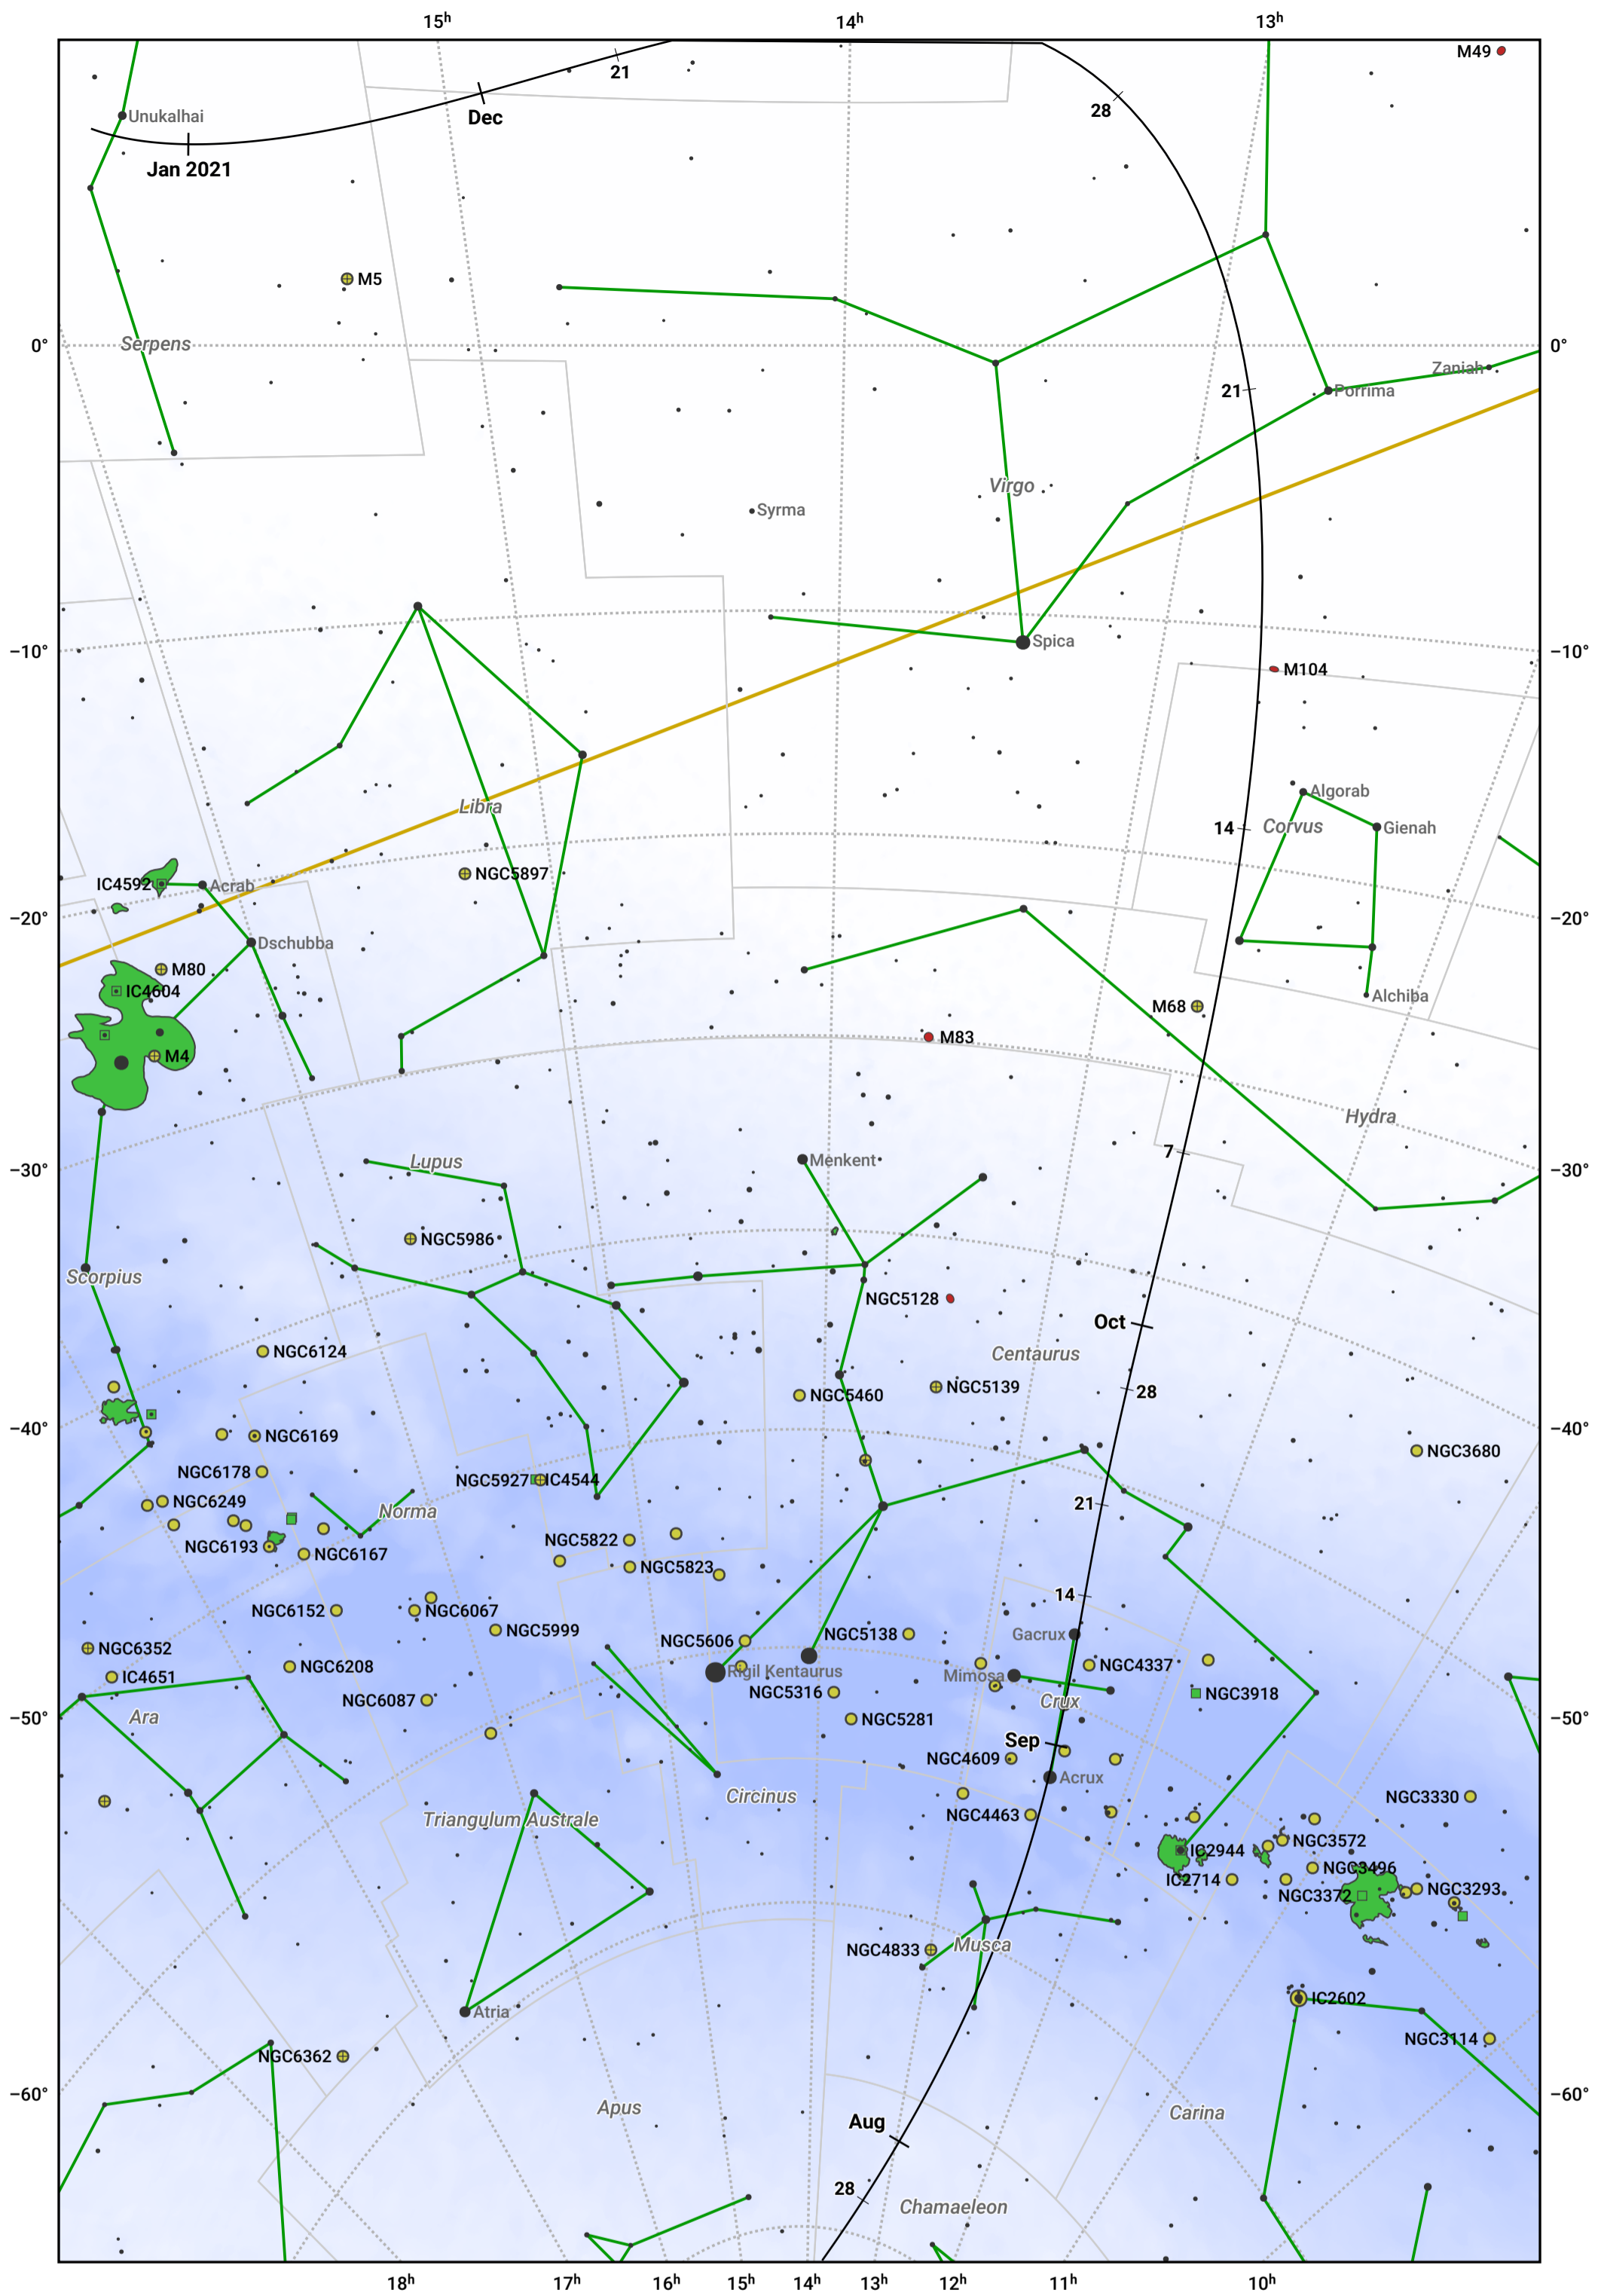

# The path of C/2020 P1 (NEOWISE) starting on 21 Jul 2020

© Dominic Ford 2011–2023. Date markers placed at midnight UTC. Downloaded from <https://in-the-sky.org>

Date	Mag
2020 Aug 4	18.8
2020 Aug 16	17.7
2020 Aug 26	16.6
2020 Sep 1	15.9
2020 Sep 4	15.5
2020 Sep 11	14.5
2020 Sep 17	13.4
2020 Sep 22	12.4
2020 Sep 27	11.3
2020 Oct 1	10.2
2020 Oct 5	9.0
2020 Oct 9	7.8
2020 Oct 13	6.5
2020 Oct 18	5.5
2020 Oct 26	6.6
2020 Oct 29	7.6
2020 Nov 1	8.7
2020 Nov 4	9.7
2020 Nov 8	11.0
2020 Nov 12	12.1
2020 Nov 17	13.3
2020 Nov 22	14.4
2020 Nov 28	15.4
2020 Dec 5	16.5
2020 Dec 13	17.5
2020 Dec 23	18.6
2021 Jan 1	19.4
2021 Jan 4	19.7