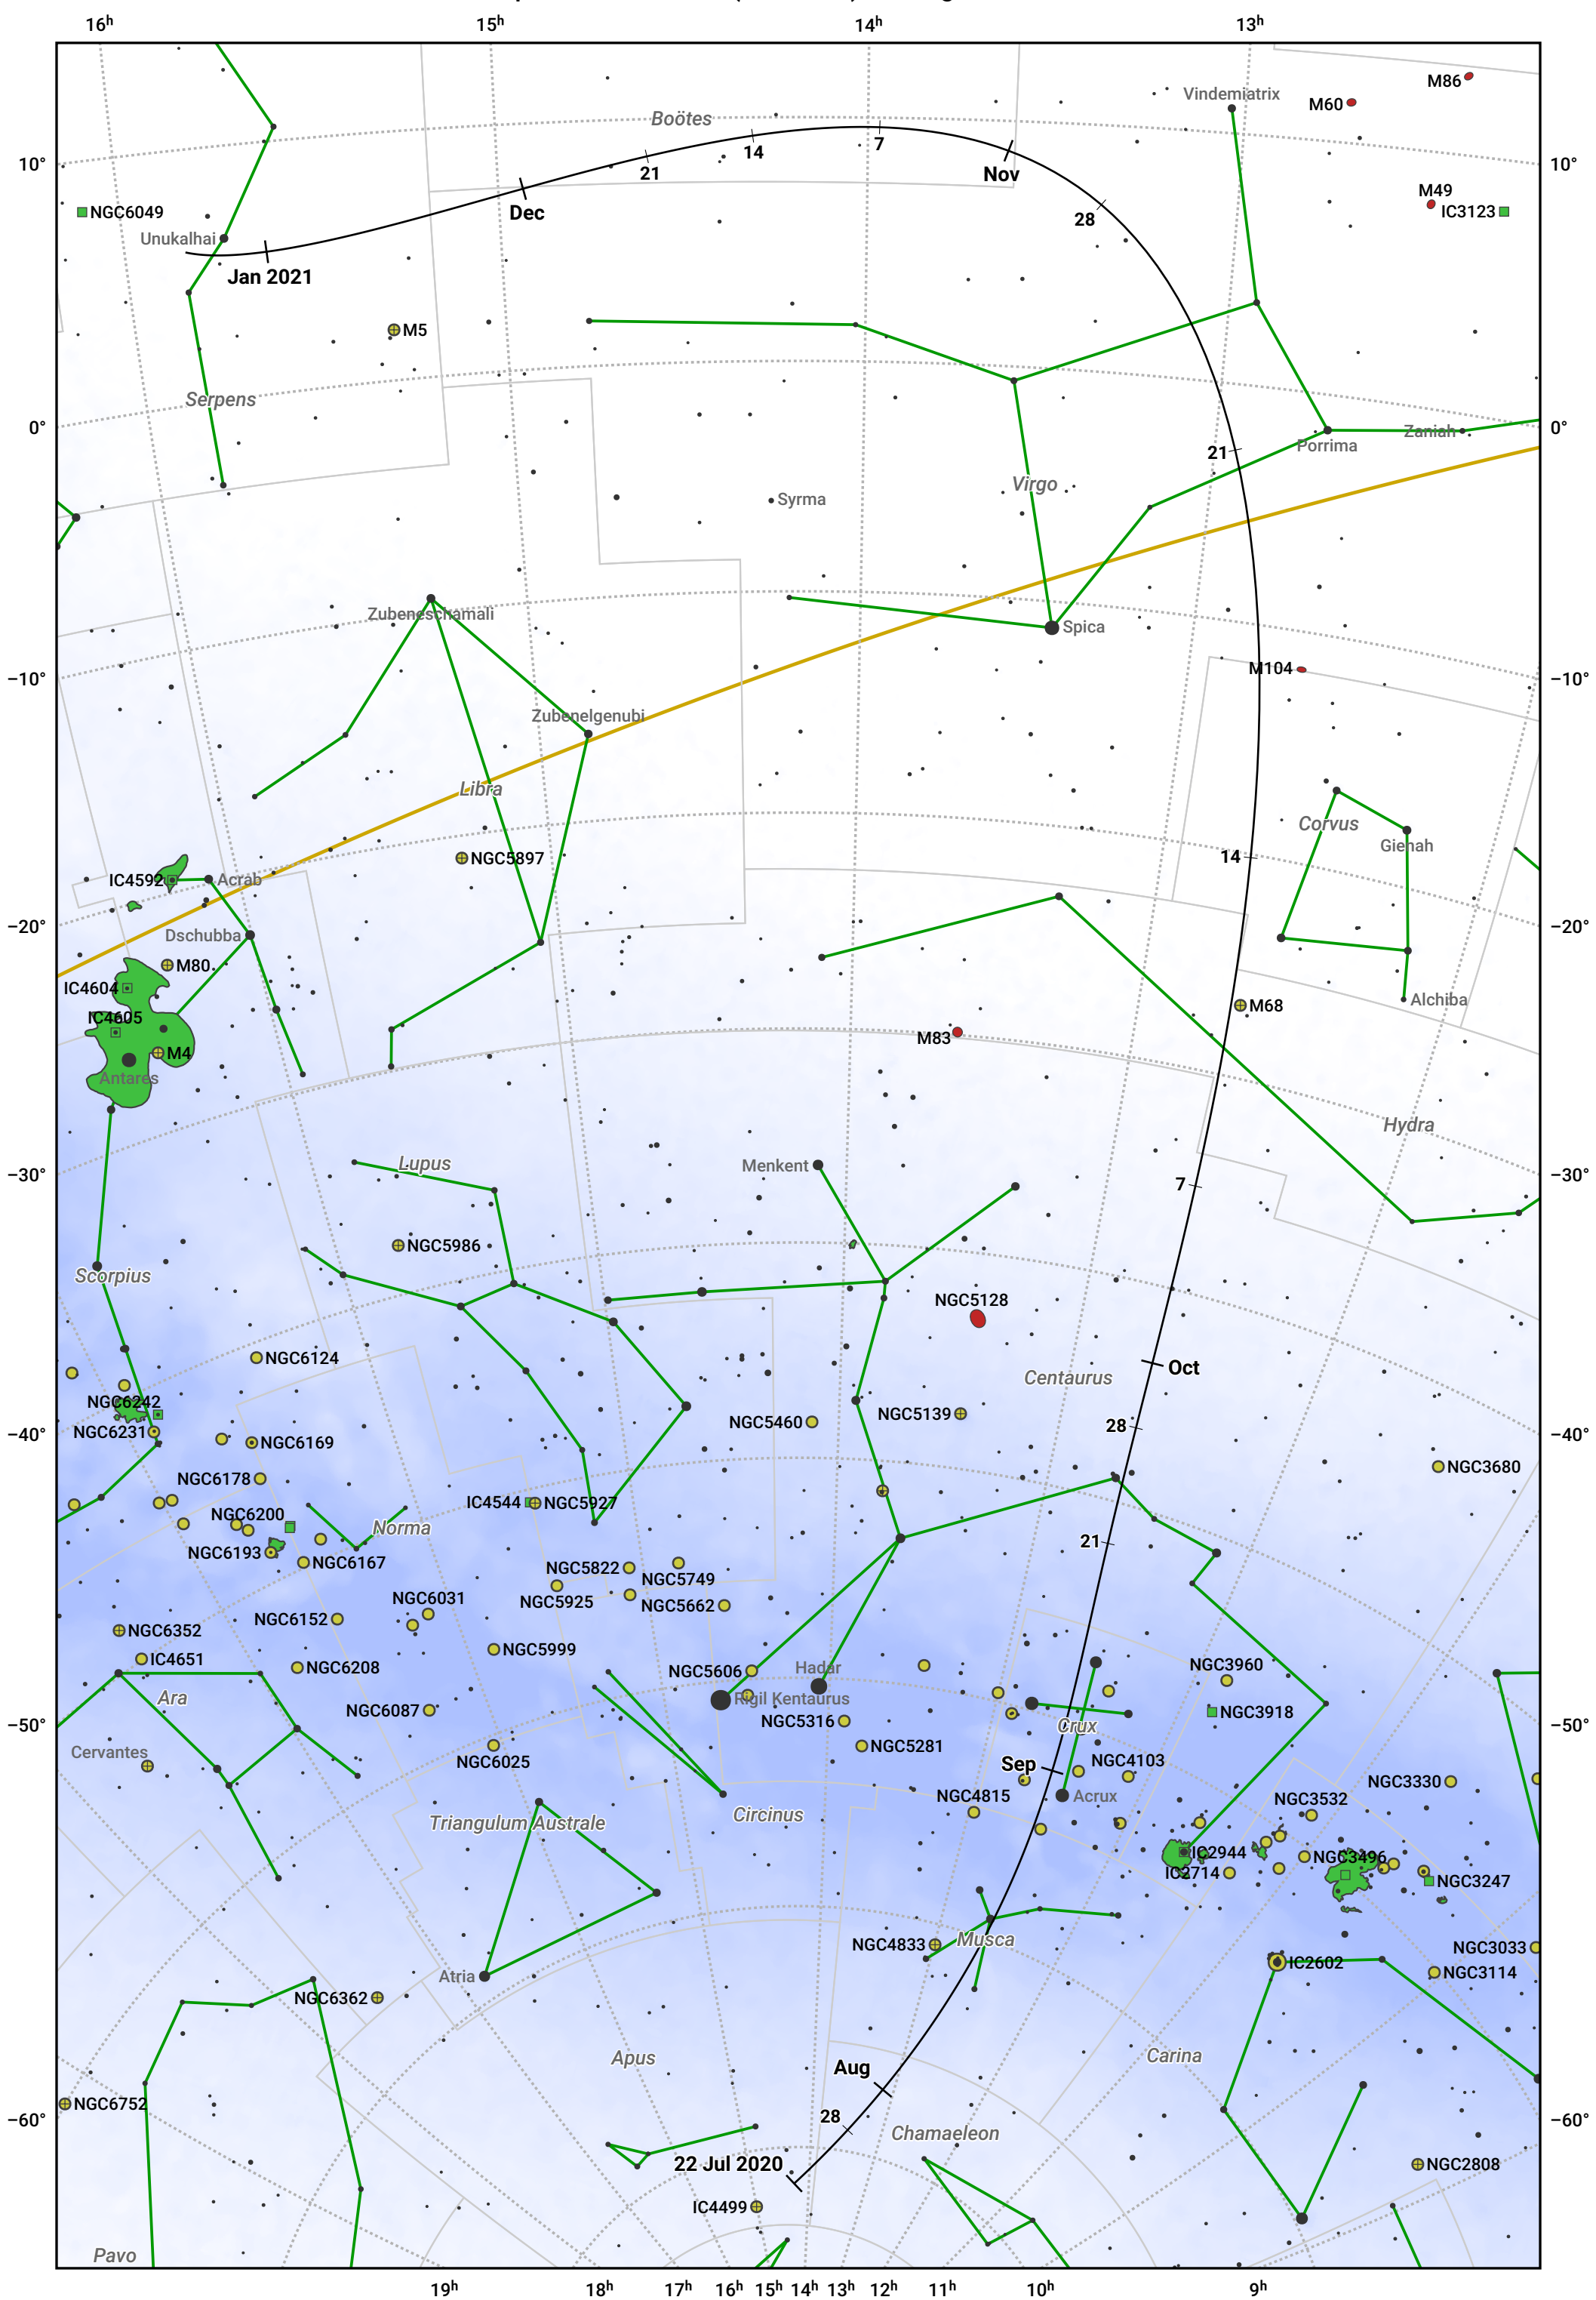

# The path of C/2020 P1 (NEOWISE) starting on 22 Jul 2020

© Dominic Ford 2011–2024. Date markers placed at midnight UTC. Downloaded from <https://in-the-sky.org>

Magnitude scale: 6.0 5.0 4.0 3.0 2.0 1.0 0.0 -1.0

— Ecliptic Plane

Galaxy Bright nebula Open cluster Globular cluster

Date	Mag
2020 Aug 5	18.7
2020 Aug 17	17.7
2020 Aug 27	16.6
2020 Sep 1	16.0
2020 Sep 5	15.5
2020 Sep 12	14.4
2020 Sep 18	13.4
2020 Sep 23	12.3
2020 Sep 28	11.2
2020 Oct 2	10.1
2020 Oct 6	8.9
2020 Oct 10	7.6
2020 Oct 14	6.4
2020 Oct 20	5.4
2020 Oct 27	6.6
2020 Oct 30	7.7
2020 Nov 1	8.4
2020 Nov 2	8.8
2020 Nov 5	9.8
2020 Nov 9	11.1
2020 Nov 13	12.2
2020 Nov 18	13.4
2020 Nov 23	14.4
2020 Nov 29	15.5
2020 Dec 6	16.5
2020 Dec 14	17.6
2020 Dec 24	18.6
2021 Jan 1	19.4
2021 Jan 5	19.7