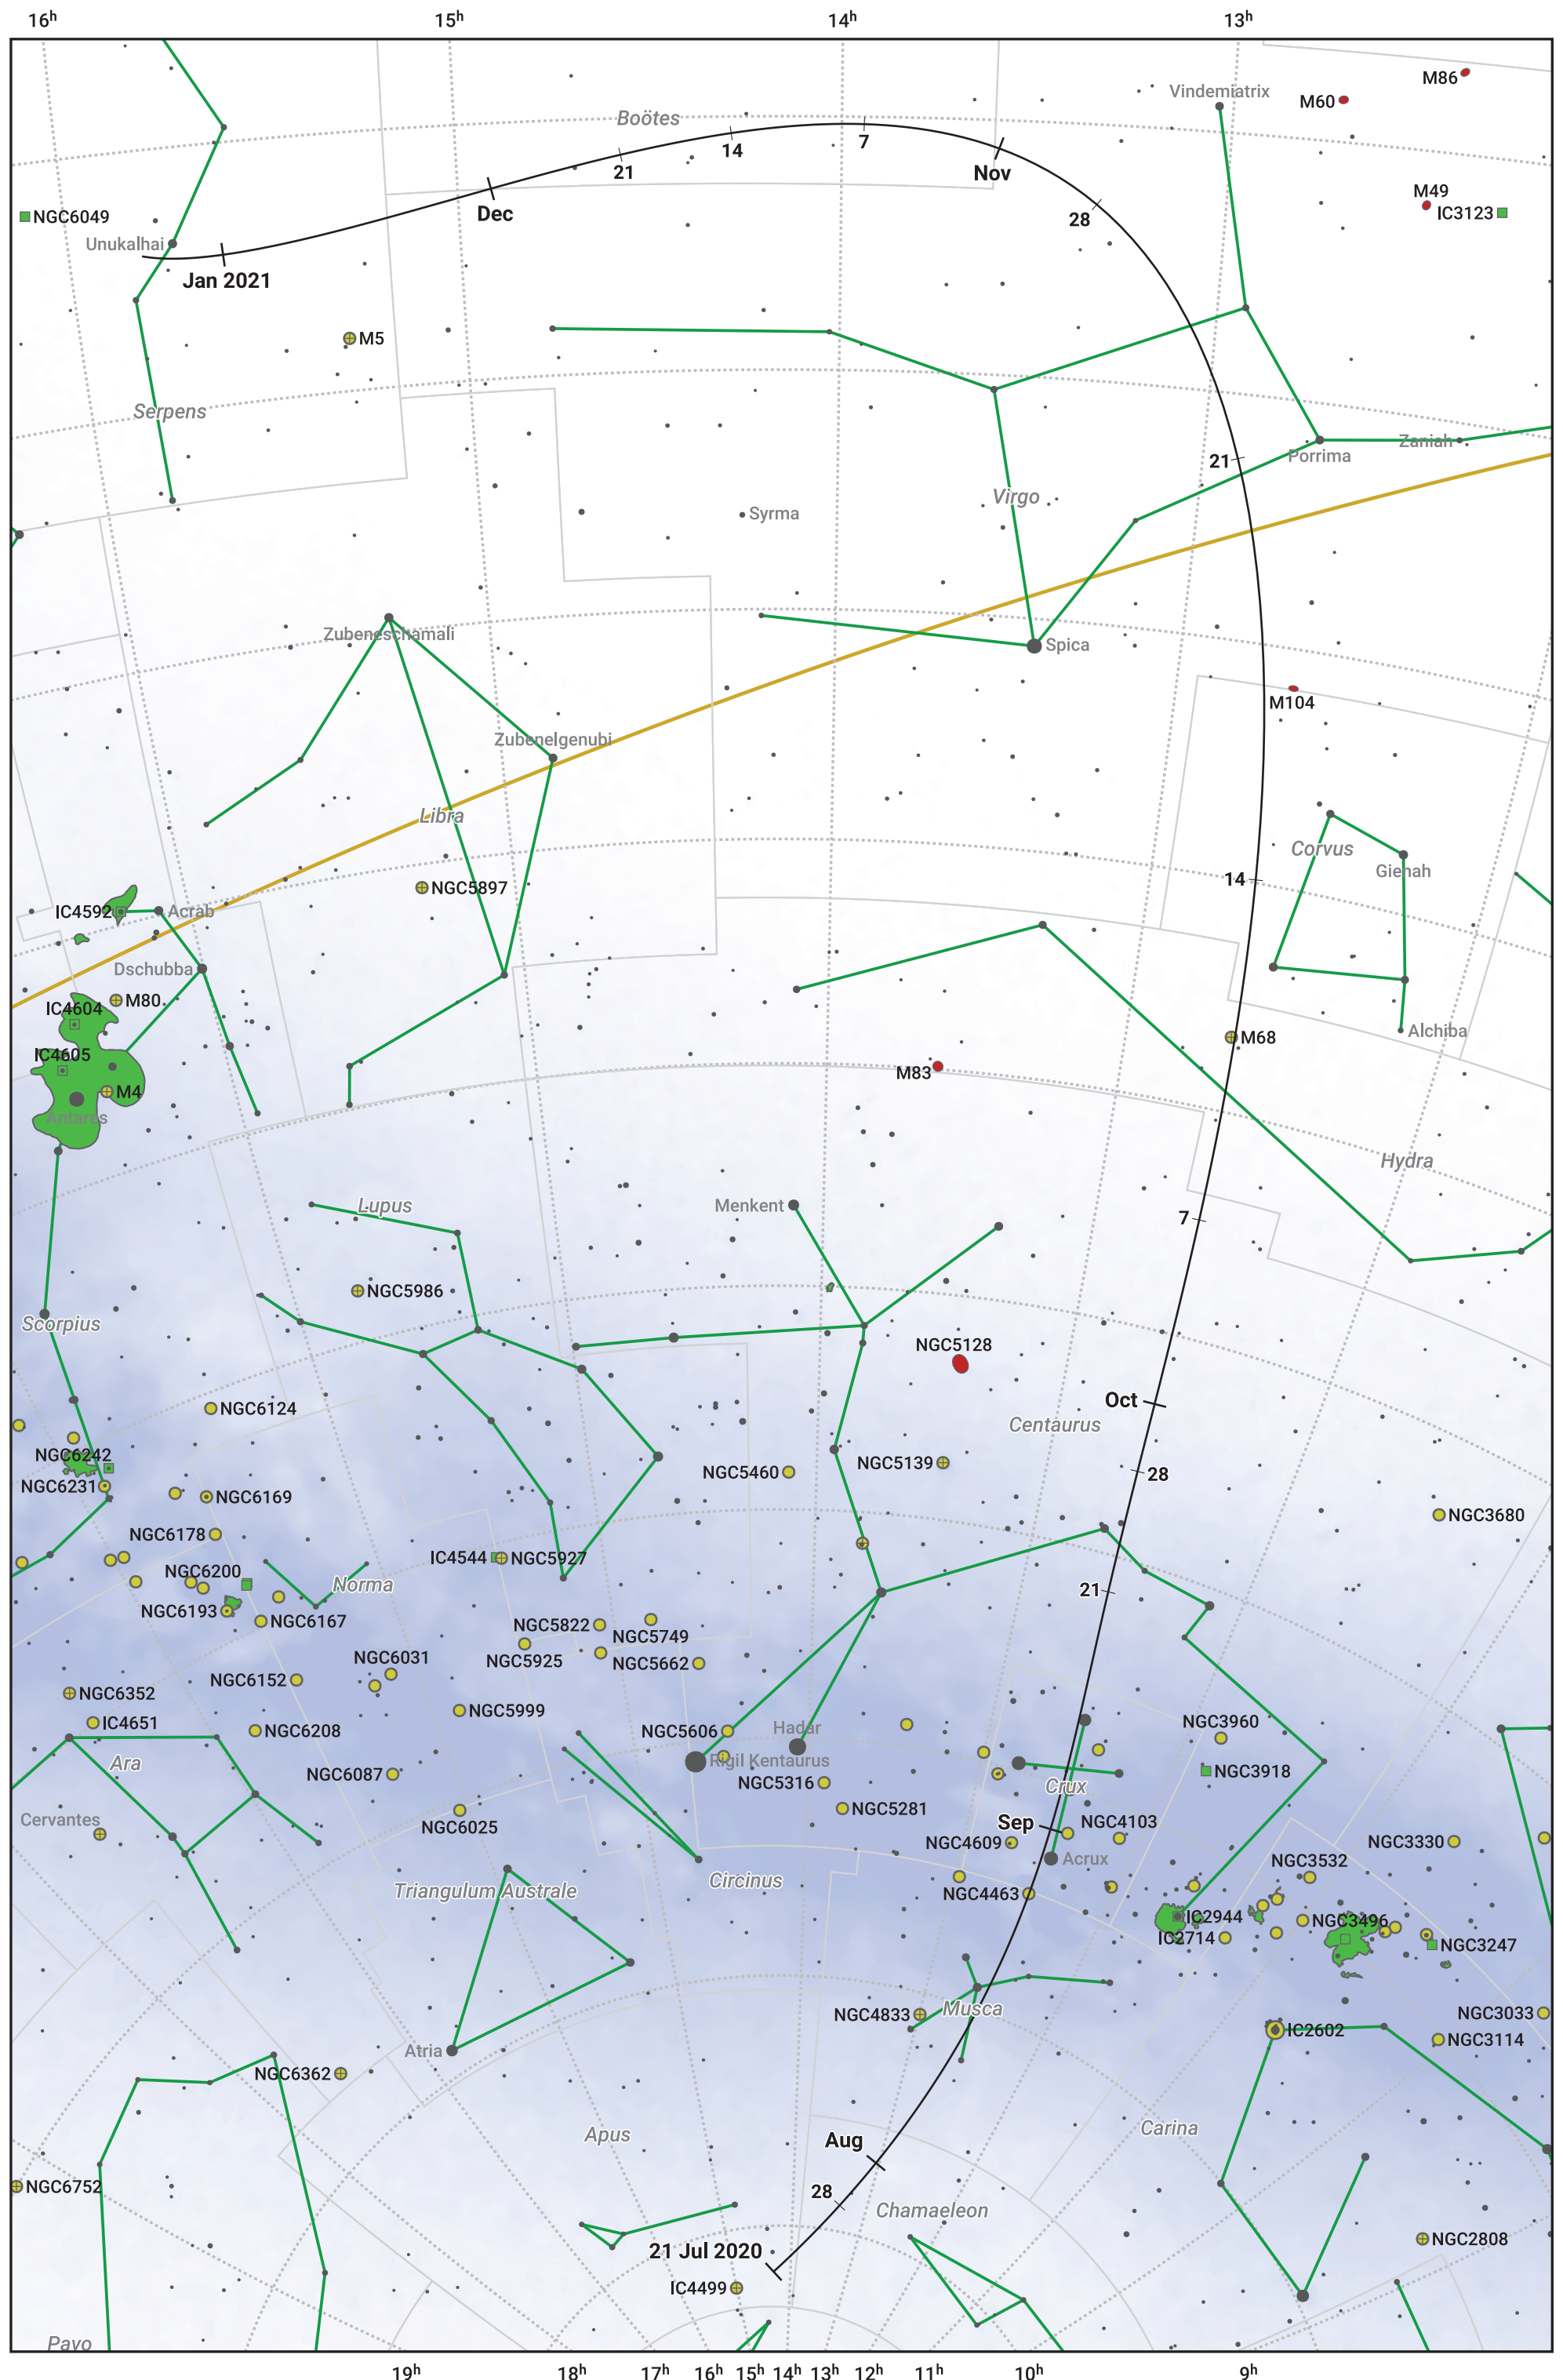

The path of C/2020 P1 (NEOWISE) starting on 21 Jul 2020

© Dominic Ford 2011–2024. Date markers placed at midnight UTC. Downloaded from <https://in-the-sky.org>

Magnitude scale: -6.0 -5.0 -4.0 -3.0 -2.0 -1.0 0.0 -1.0

— Ecliptic Plane

● Galaxy ■ Bright nebula ● Open cluster ⊕ Globular cluster

Date	Mag
2020 Aug 4	18.8
2020 Aug 16	17.7
2020 Aug 26	16.7
2020 Sep 1	16.0
2020 Sep 4	15.6
2020 Sep 11	14.5
2020 Sep 17	13.5
2020 Sep 23	12.3
2020 Sep 28	11.1
2020 Oct 2	10.0
2020 Oct 6	8.9
2020 Oct 10	7.6
2020 Oct 14	6.4
2020 Oct 29	7.4
2020 Nov 1	8.5
2020 Nov 4	9.6
2020 Nov 8	10.8
2020 Nov 12	12.0
2020 Nov 17	13.2
2020 Nov 22	14.3
2020 Nov 28	15.3
2020 Dec 5	16.4
2020 Dec 13	17.5
2020 Dec 23	18.5
2021 Jan 1	19.4
2021 Jan 4	19.6