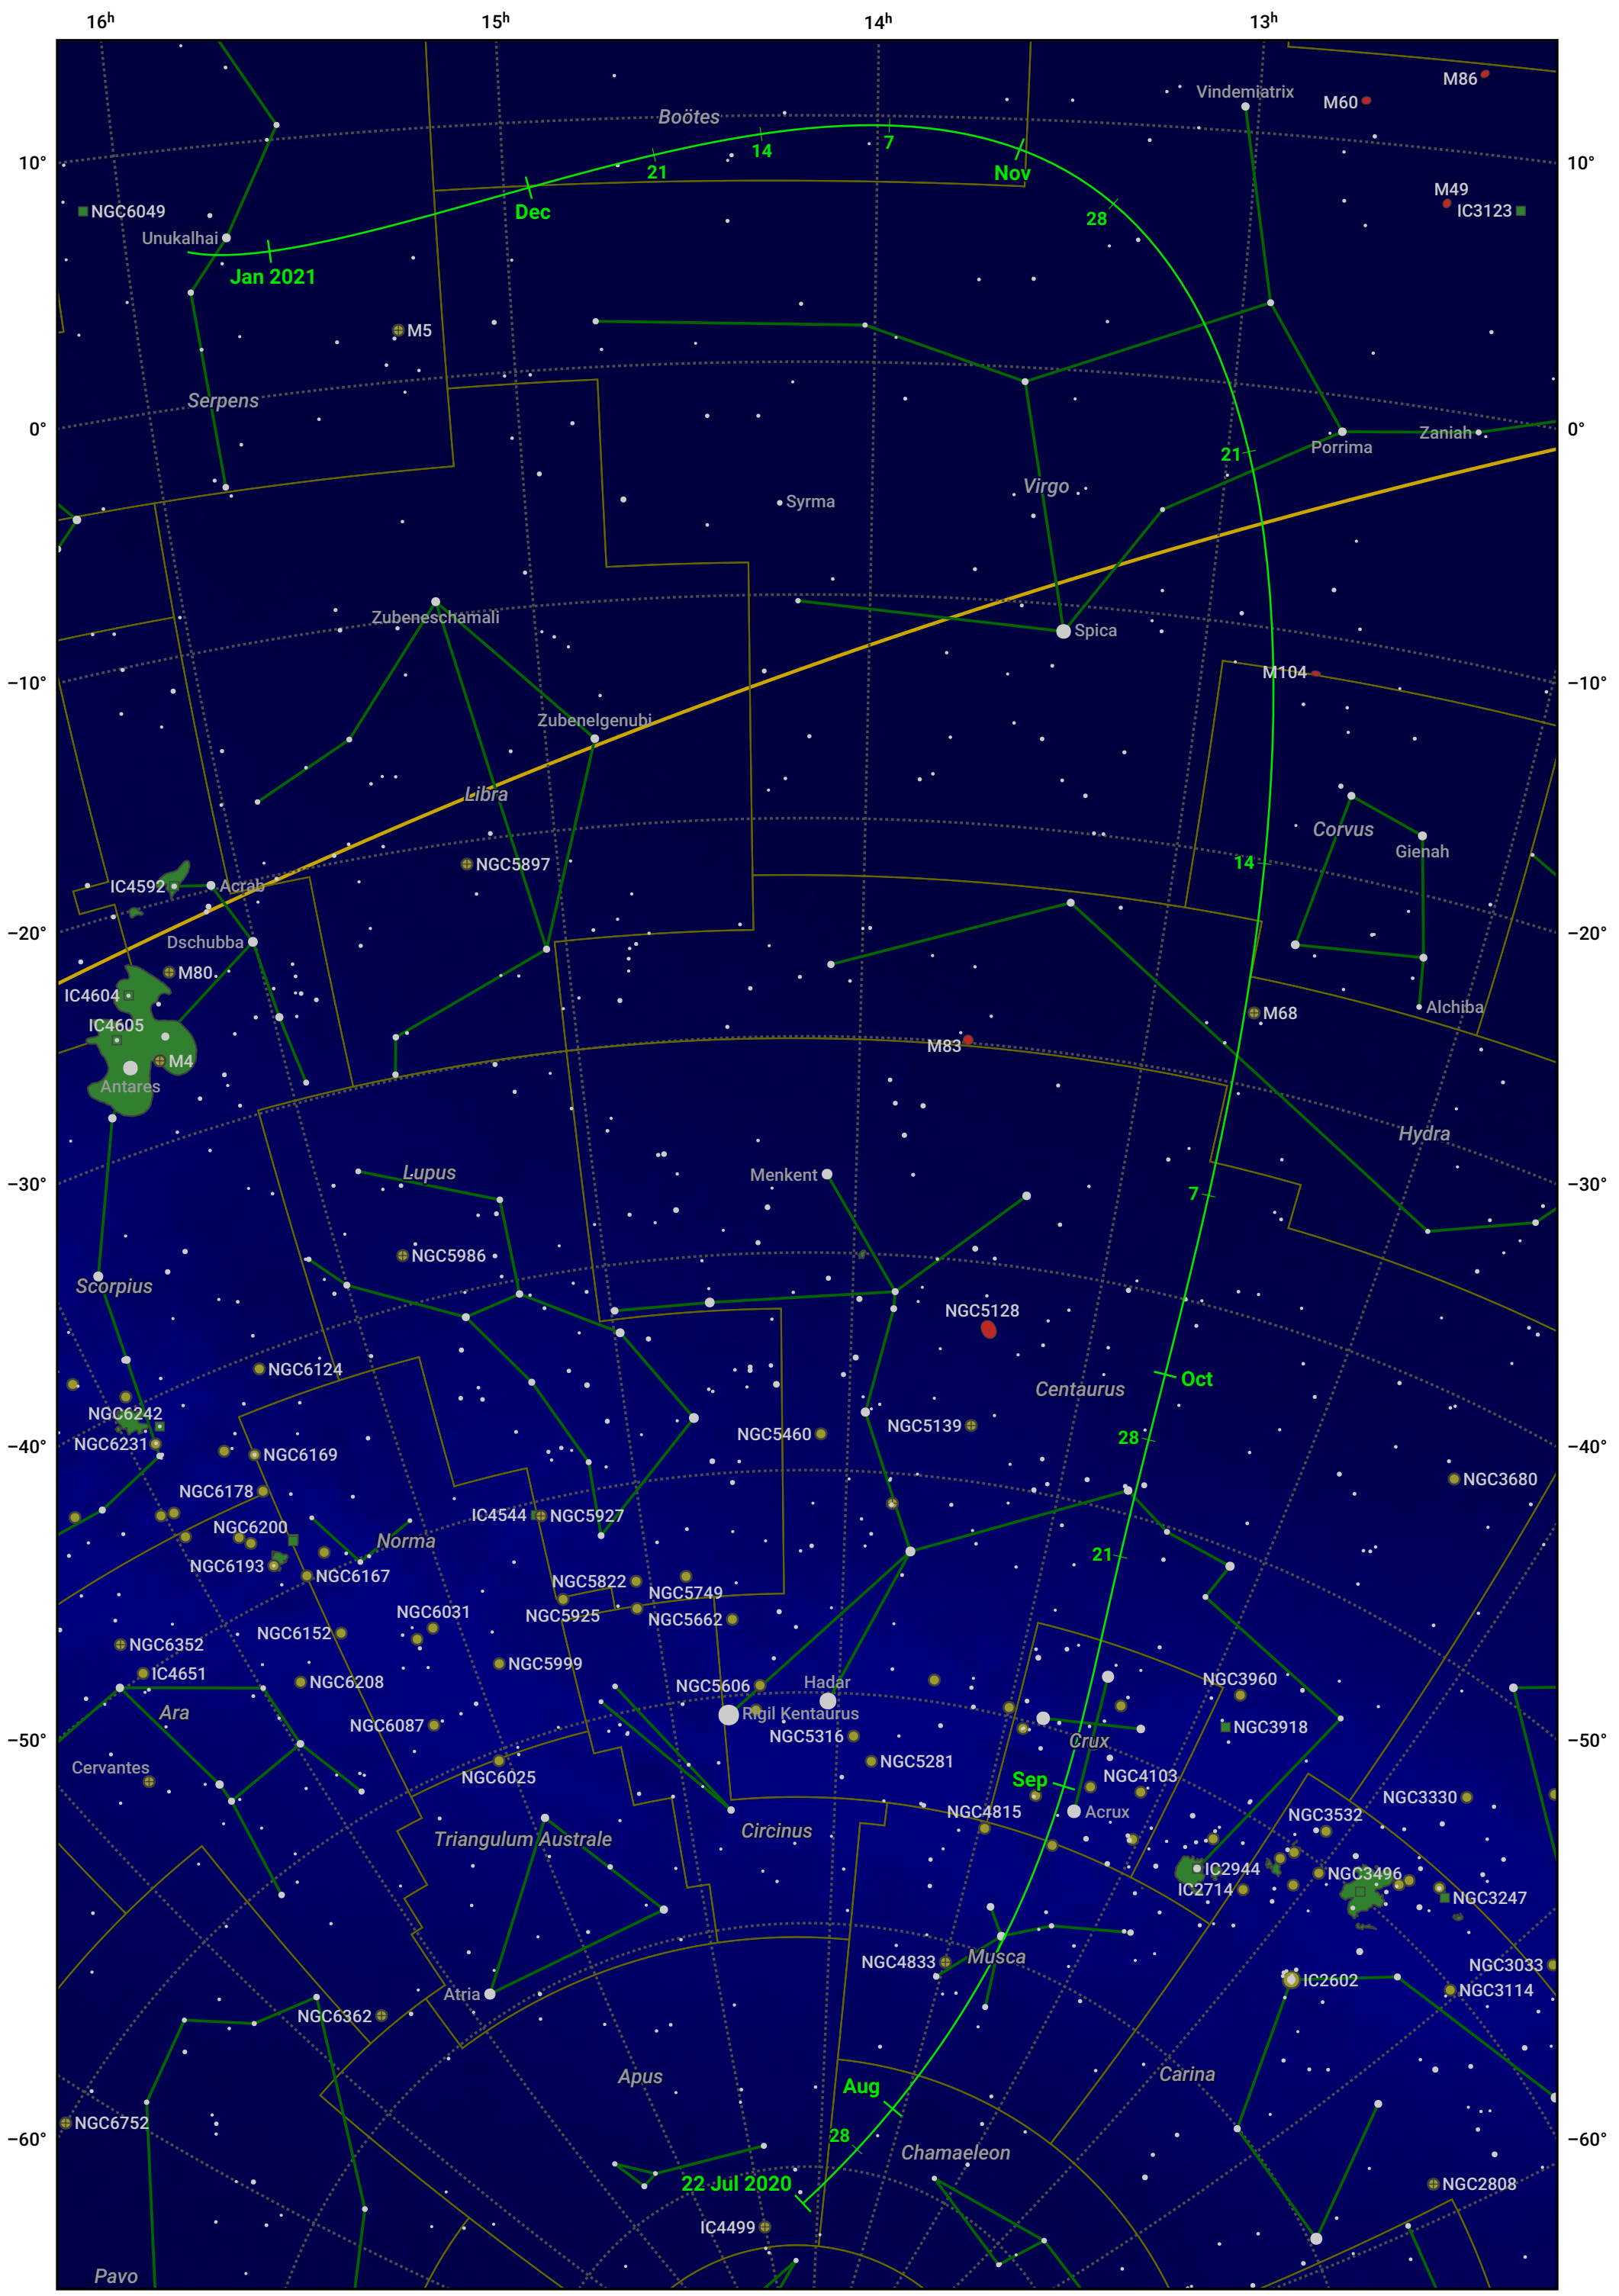

The path of C/2020 P1 (NEOWISE) starting on 22 Jul 2020

© Dominic Ford 2011–2024. Date markers placed at midnight UTC. Downloaded from <https://in-the-sky.org>

Magnitude scale: 6.0 5.0 4.0 3.0 2.0 1.0 0.0 -1.0

— Ecliptic Plane

Galaxy Bright nebula Open cluster Globular cluster

Date	Mag
2020 Aug 5	18.7
2020 Aug 17	17.7
2020 Aug 27	16.6
2020 Sep 1	16.0
2020 Sep 5	15.5
2020 Sep 12	14.4
2020 Sep 18	13.4
2020 Sep 23	12.3
2020 Sep 28	11.2
2020 Oct 2	10.1
2020 Oct 6	8.9
2020 Oct 10	7.6
2020 Oct 14	6.4
2020 Oct 20	5.4
2020 Oct 27	6.6
2020 Oct 30	7.7
2020 Nov 1	8.4
2020 Nov 2	8.8
2020 Nov 5	9.8
2020 Nov 9	11.1
2020 Nov 13	12.2
2020 Nov 18	13.4
2020 Nov 23	14.4
2020 Nov 29	15.5
2020 Dec 6	16.5
2020 Dec 14	17.6
2020 Dec 24	18.6
2021 Jan 1	19.4
2021 Jan 5	19.7