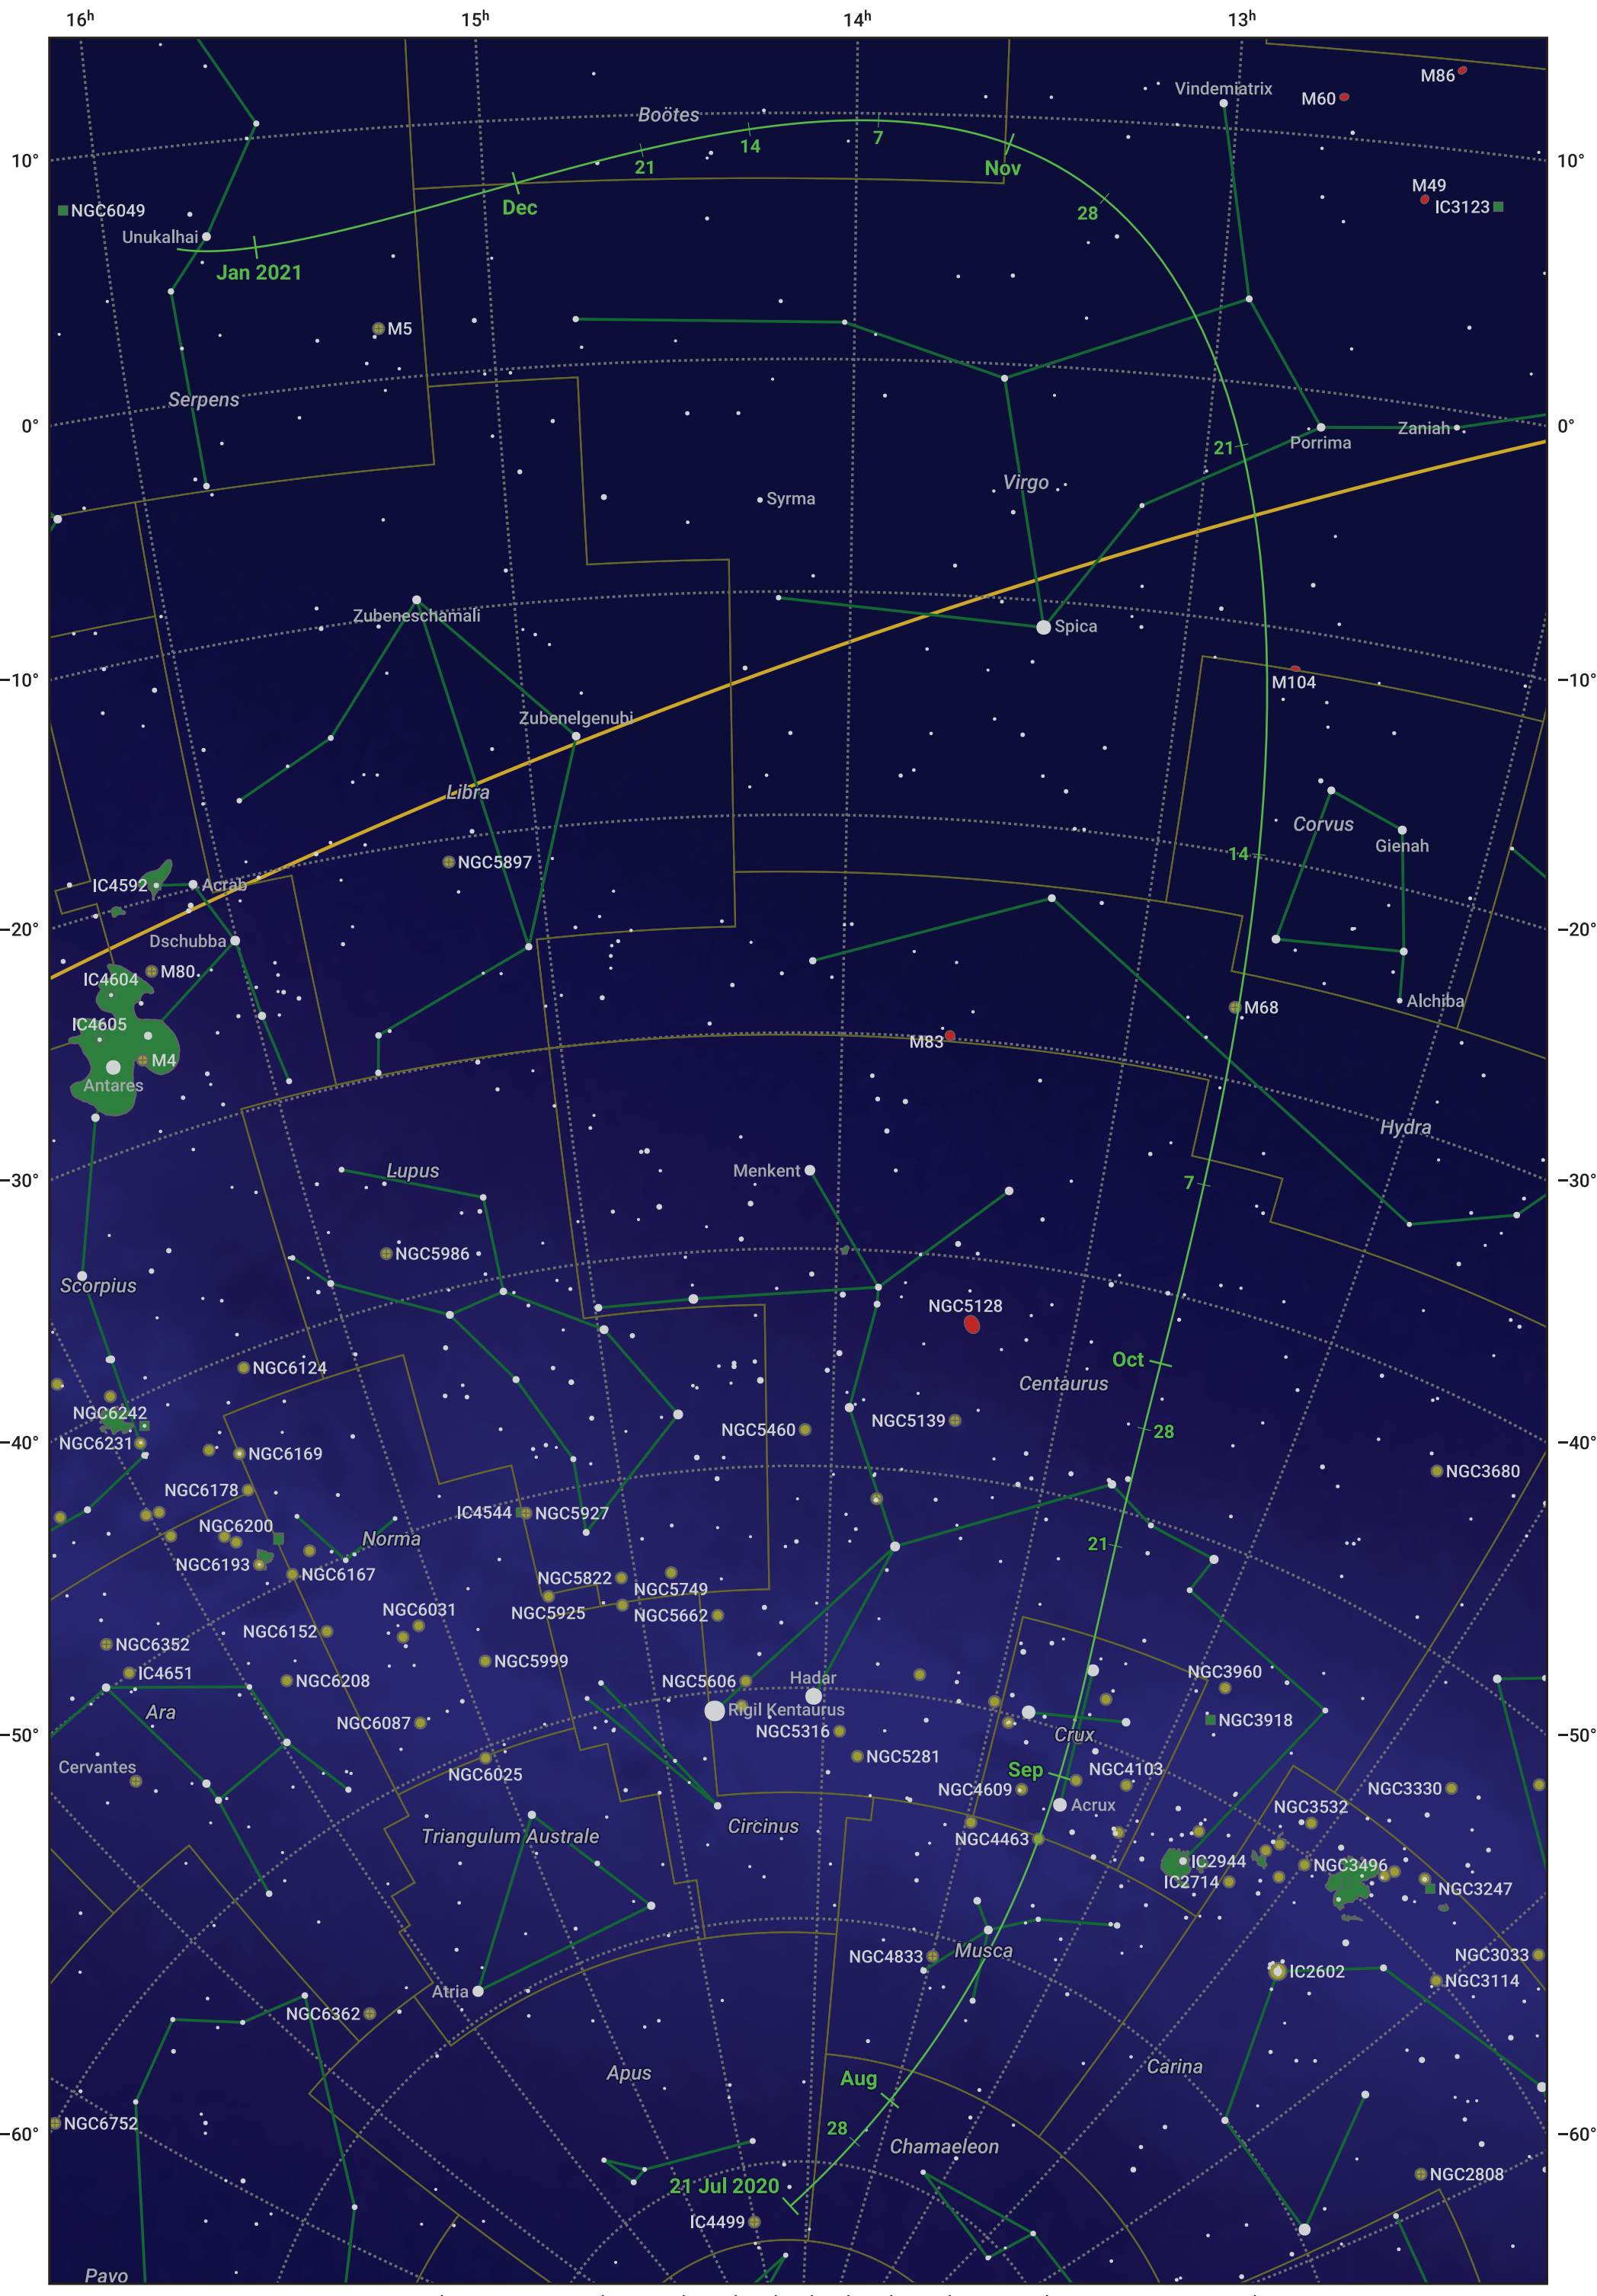

The path of C/2020 P1 (NEOWISE) starting on 21 Jul 2020

© Dominic Ford 2011–2024. Date markers placed at midnight UTC. Downloaded from <https://in-the-sky.org>

Magnitude scale: ● -6.0 ● -5.0 ● -4.0 ● -3.0 ● -2.0 ● -1.0 ● 0.0 ● 1.0 ● 2.0 ● 3.0 ● 4.0 ● 5.0 ● 6.0

— Ecliptic Plane

● Galaxy ■ Bright nebula ● Open cluster ● Globular cluster

Date	Mag
2020 Aug 4	18.8
2020 Aug 16	17.7
2020 Aug 26	16.7
2020 Sep 1	16.0
2020 Sep 4	15.6
2020 Sep 11	14.5
2020 Sep 17	13.5
2020 Sep 23	12.3
2020 Sep 28	11.1
2020 Oct 2	10.0
2020 Oct 6	8.9
2020 Oct 10	7.6
2020 Oct 14	6.4
2020 Oct 29	7.4
2020 Nov 1	8.5
2020 Nov 4	9.6
2020 Nov 8	10.8
2020 Nov 12	12.0
2020 Nov 17	13.2
2020 Nov 22	14.3
2020 Nov 28	15.3
2020 Dec 5	16.4
2020 Dec 13	17.5
2020 Dec 23	18.5
2021 Jan 1	19.4
2021 Jan 4	19.6