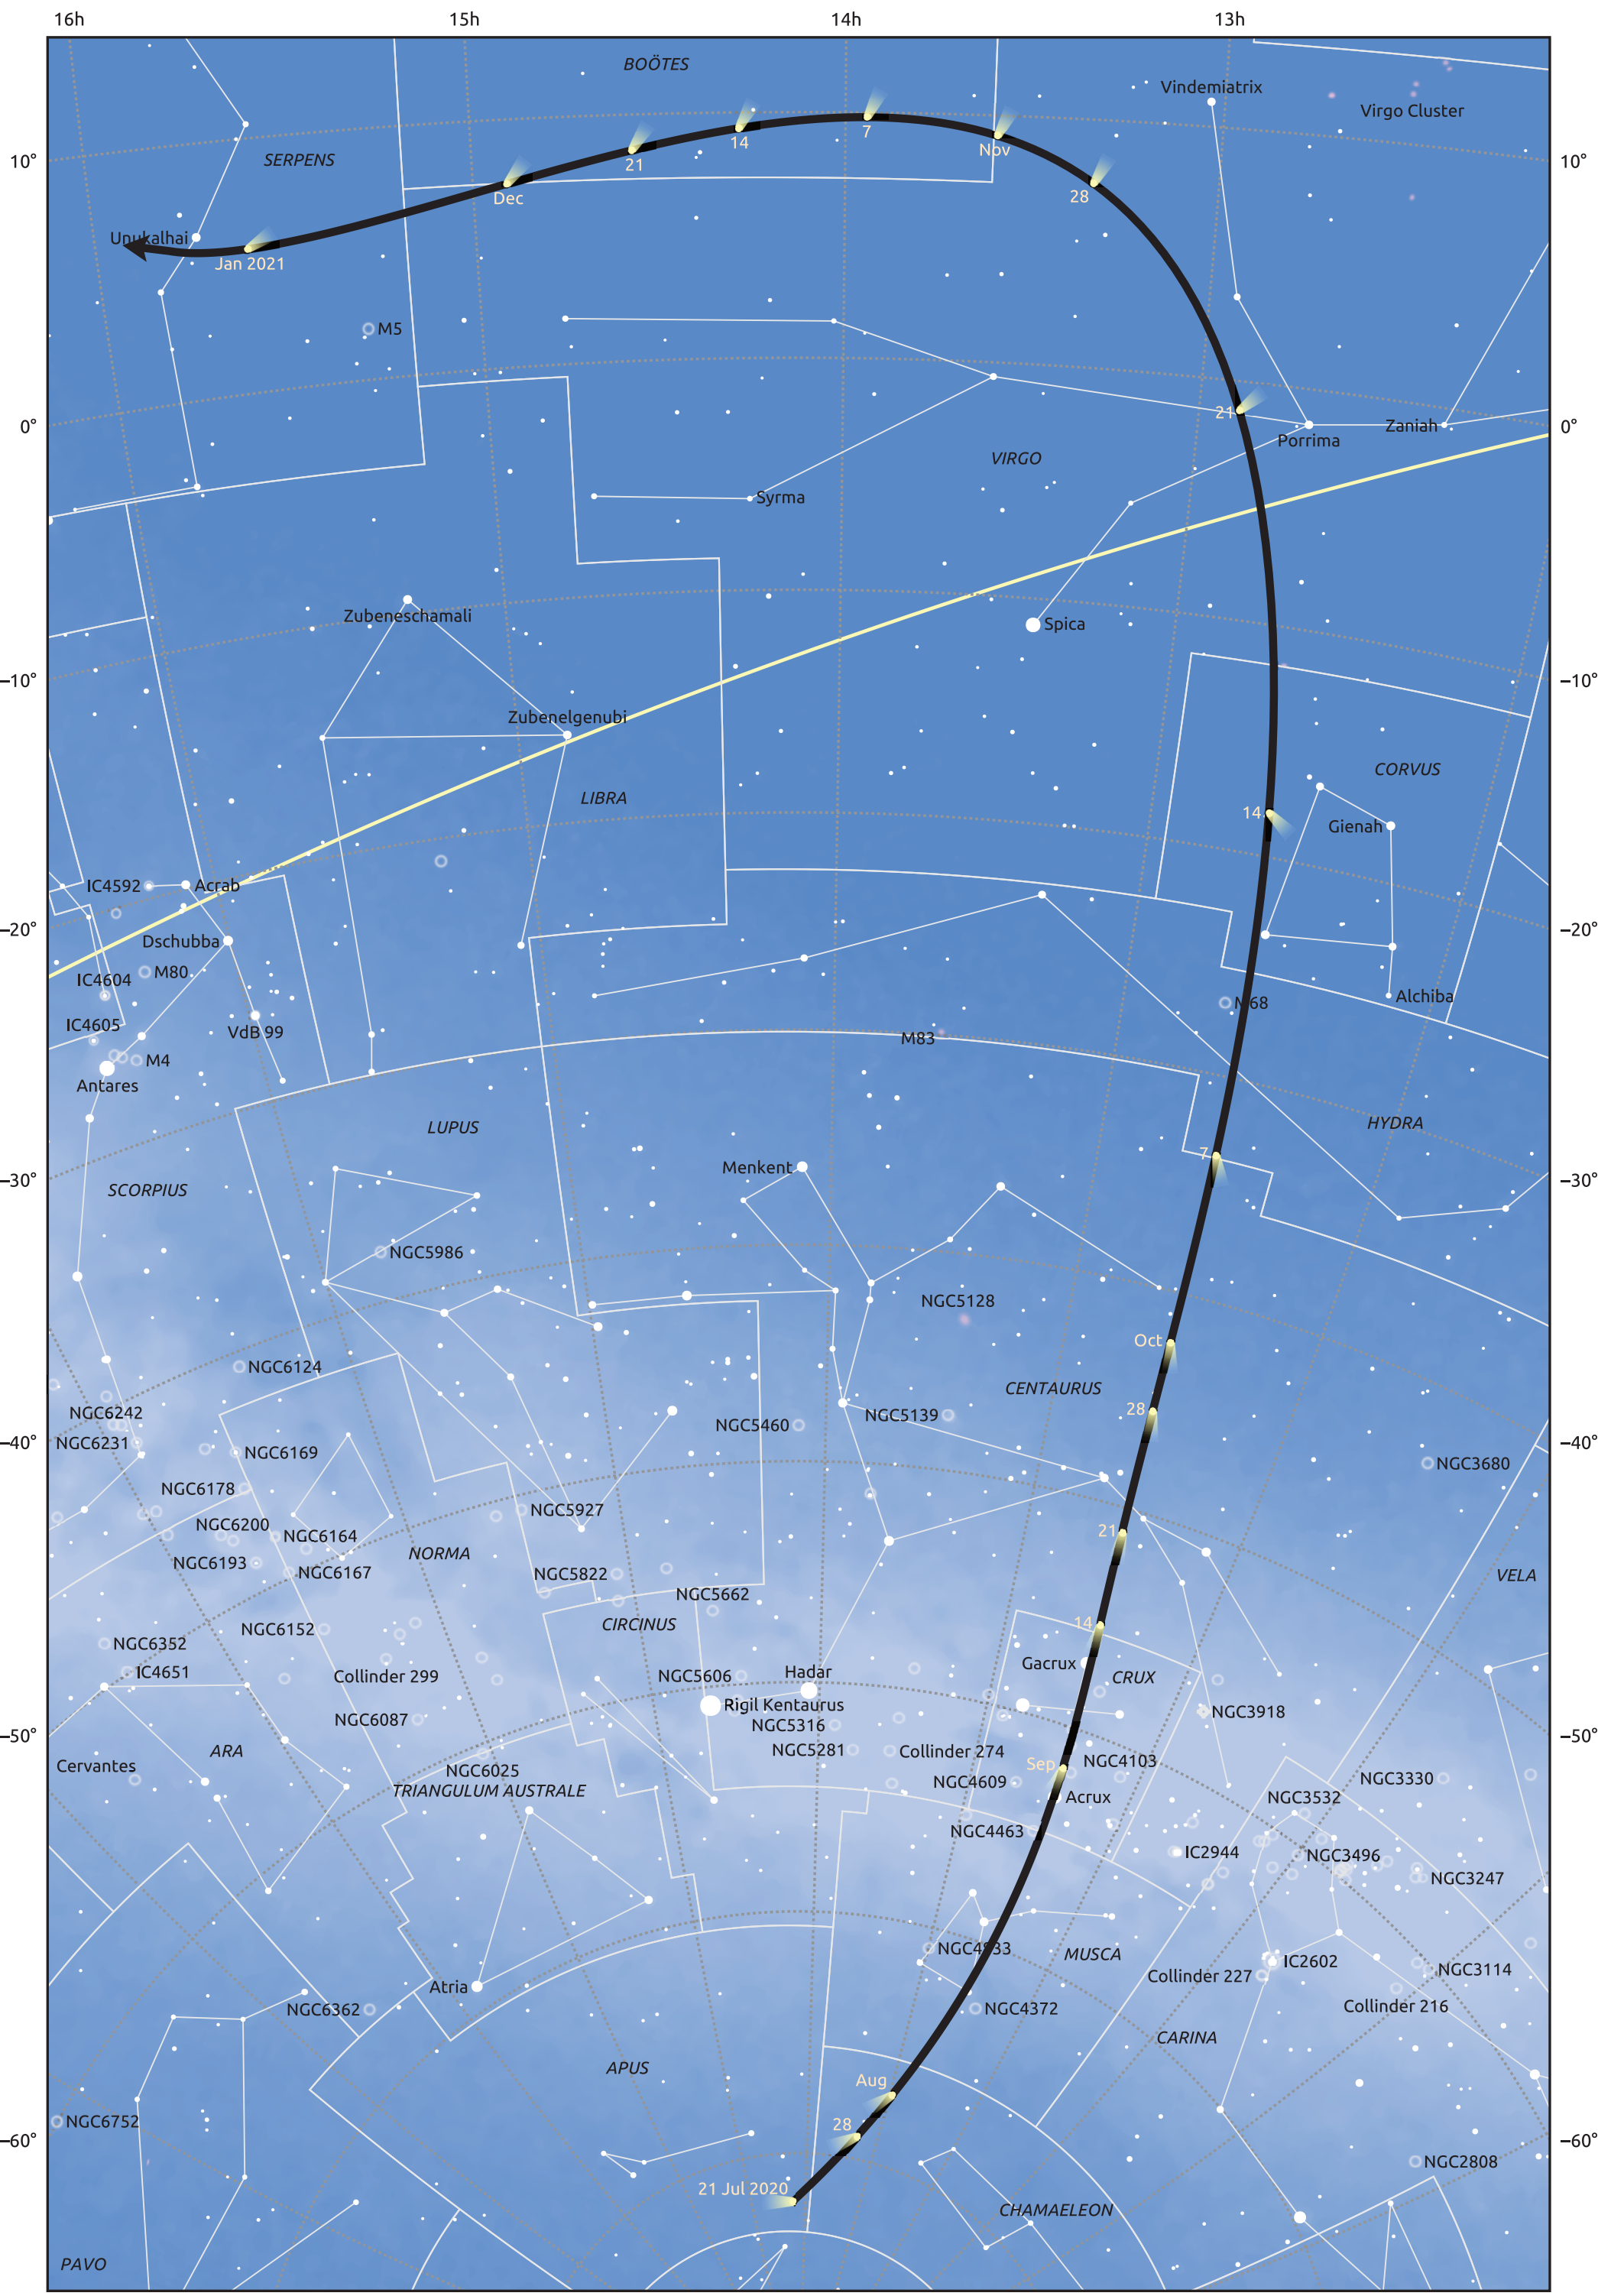

The path of C/2020 P1 (NEOWISE) starting on 21 Jul 2020

© Dominic Ford 2011–2025. Date markers placed at midnight UTC. Downloaded from <https://in-the-sky.org>

Magnitude scale: ● -6.0 ● -5.0 ● -4.0 ● -3.0 ● -2.0 ● -1.0 ● 0.0 ● -1.0

— Ecliptic Plane

Galaxy Bright nebula Open cluster Globular cluster Planetary nebula

| Date | Mag |
|-------------|------|
| 2020 Aug 4 | 18.7 |
| 2020 Aug 16 | 17.7 |
| 2020 Aug 26 | 16.6 |
| 2020 Sep 1 | 15.9 |
| 2020 Sep 4 | 15.5 |
| 2020 Sep 11 | 14.4 |
| 2020 Sep 17 | 13.4 |
| 2020 Sep 22 | 12.4 |
| 2020 Sep 27 | 11.2 |
| 2020 Oct 1 | 10.2 |
| 2020 Oct 5 | 9.0 |
| 2020 Oct 9 | 7.7 |
| 2020 Oct 13 | 6.5 |
| 2020 Oct 19 | 5.4 |
| 2020 Oct 26 | 6.6 |
| 2020 Oct 29 | 7.7 |
| 2020 Nov 1 | 8.7 |
| 2020 Nov 4 | 9.8 |
| 2020 Nov 8 | 11.0 |
| 2020 Nov 12 | 12.1 |
| 2020 Nov 17 | 13.3 |
| 2020 Nov 22 | 14.4 |
| 2020 Nov 28 | 15.4 |
| 2020 Dec 5 | 16.5 |
| 2020 Dec 13 | 17.5 |
| 2020 Dec 23 | 18.6 |
| 2021 Jan 1 | 19.4 |
| 2021 Jan 4 | 19.7 |