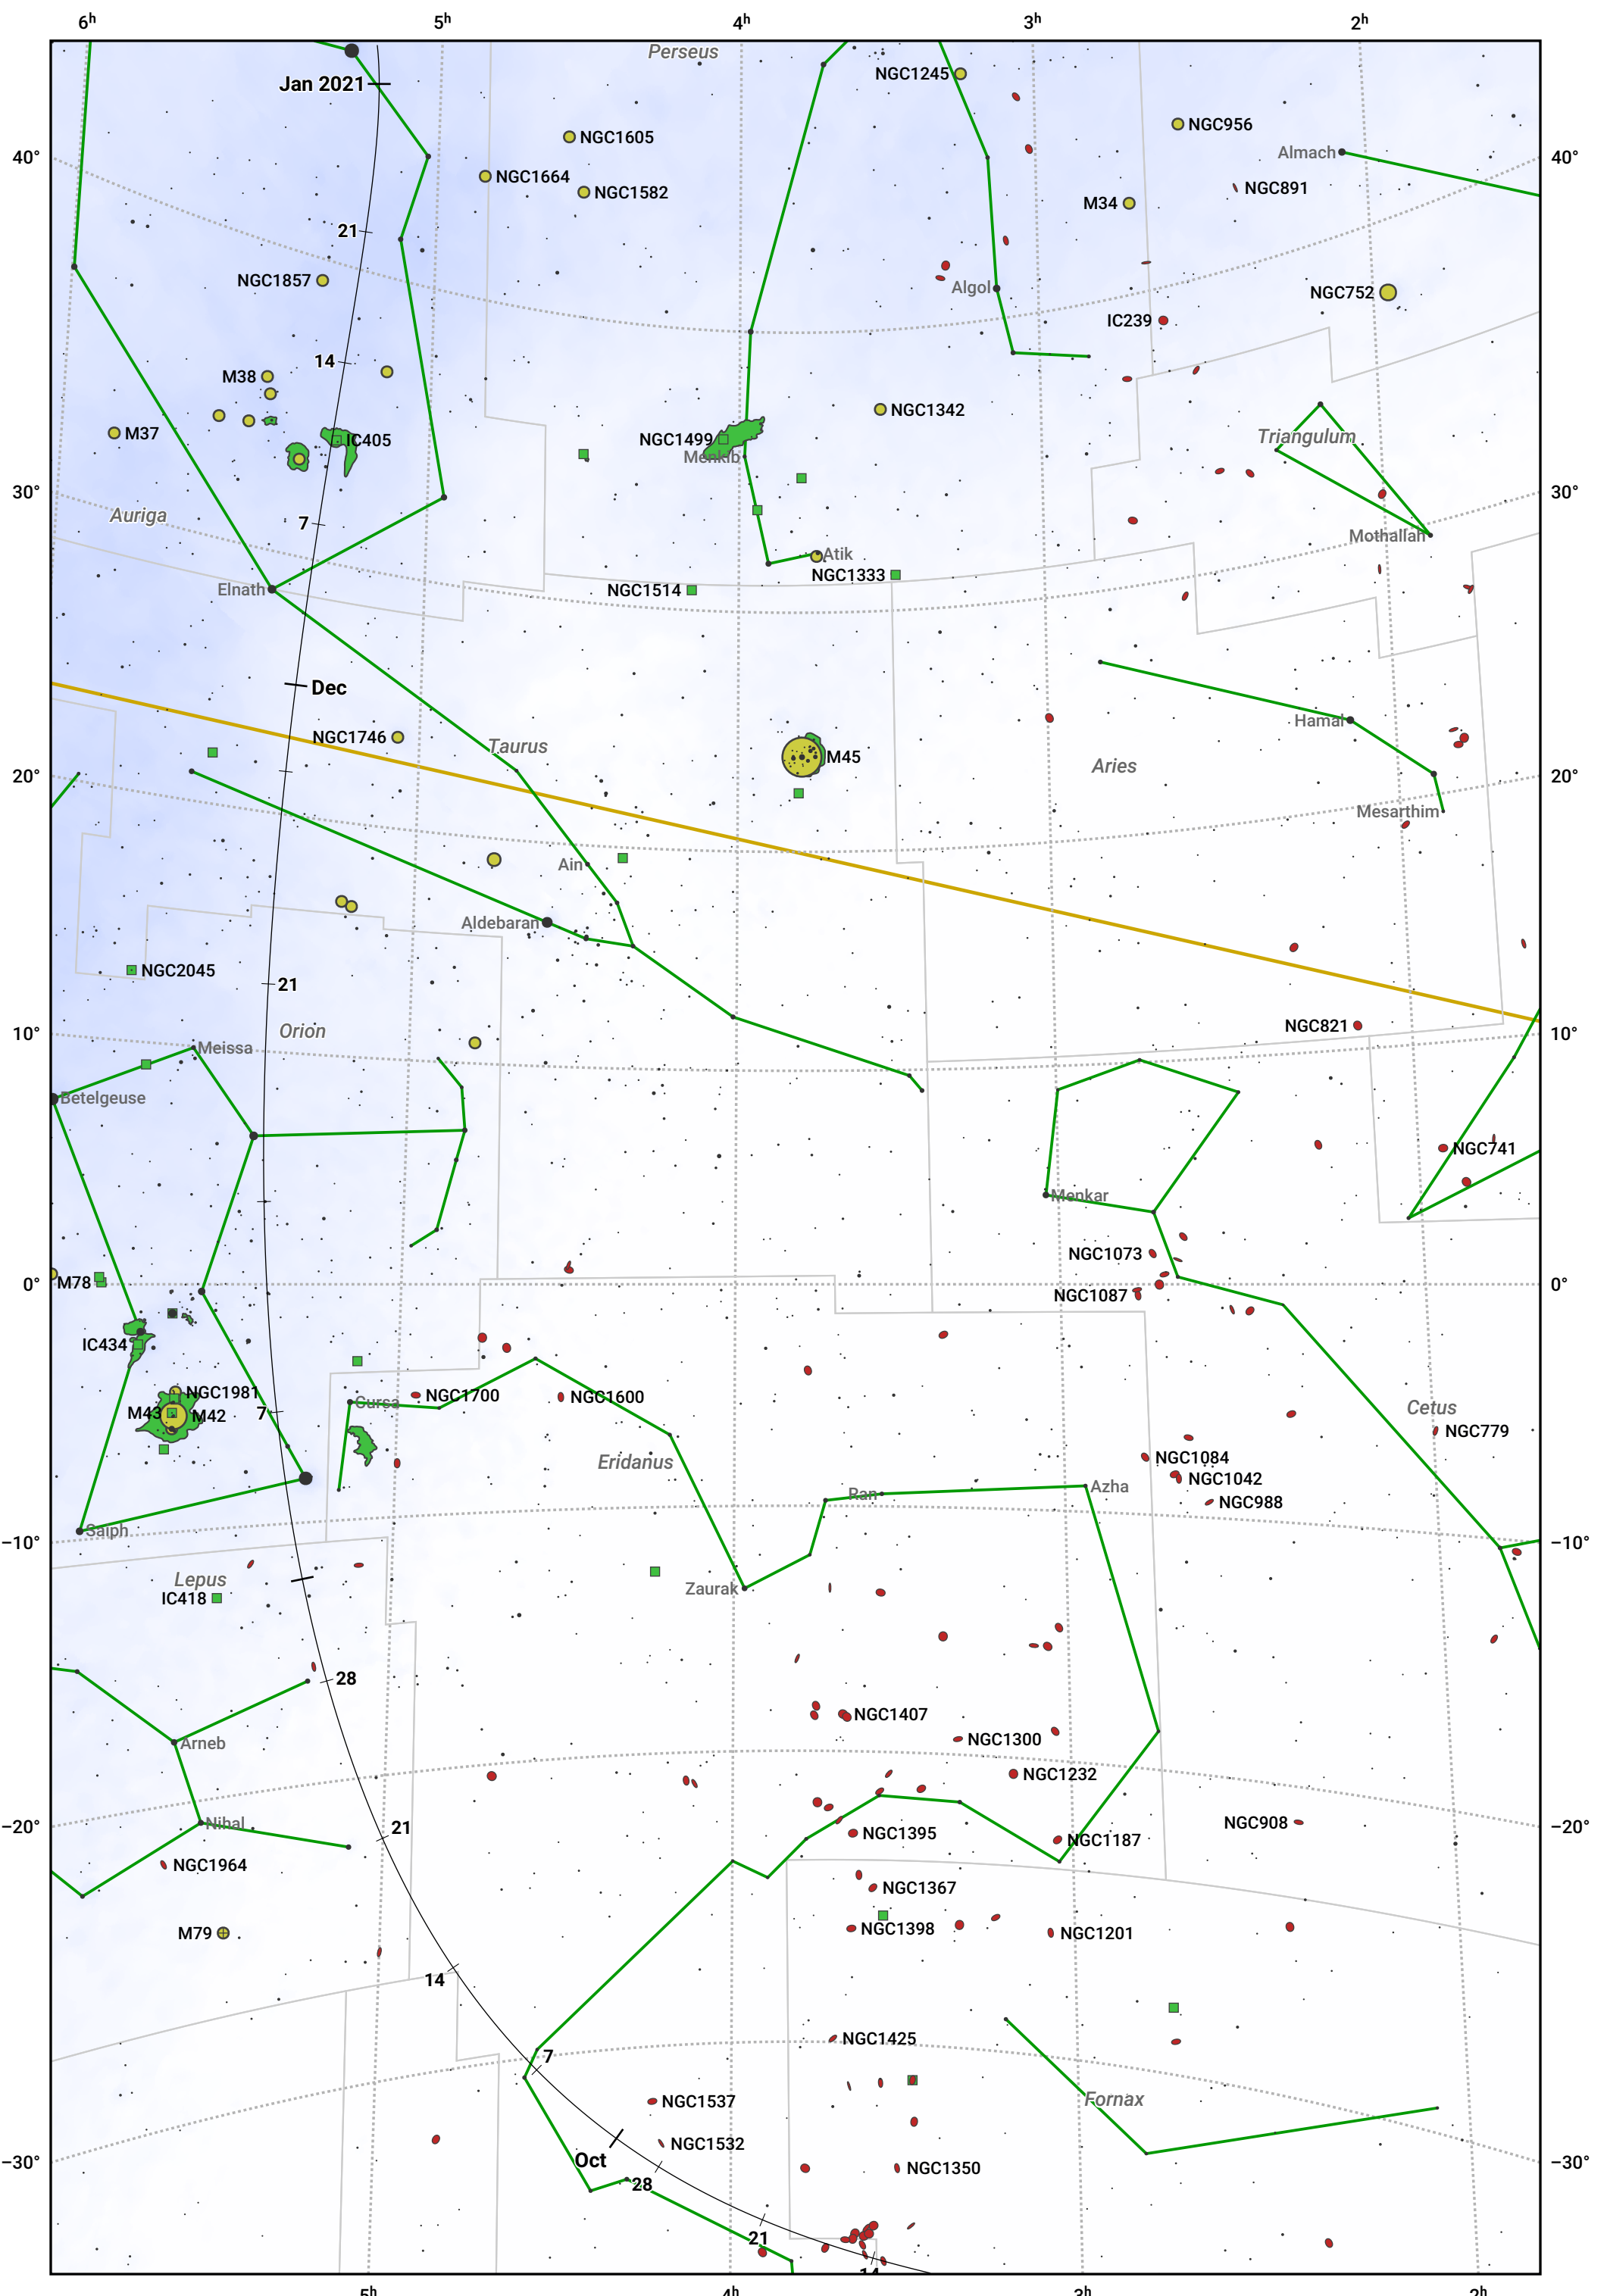

The path of C/2020 M3 (ATLAS) starting on 11 Aug 2020

© Dominic Ford 2011–2023. Date markers placed at midnight UTC. Downloaded from <https://in-the-sky.org>

Magnitude scale: 7.0 6.0 5.0 4.0 3.0 2.0 1.0 0.0

— Ecliptic Plane

- Galaxy
- Bright nebula
- Open cluster
- ⊕ Globular cluster

Date	Mag
2020 Sep 1	10.5
2020 Sep 3	10.4
2020 Sep 27	9.4
2020 Oct 28	8.4
2020 Nov 1	8.3
2020 Dec 14	9.4
2020 Dec 31	10.4
2021 Jan 1	10.5
2021 Jan 17	11.4
2021 Feb 5	12.5