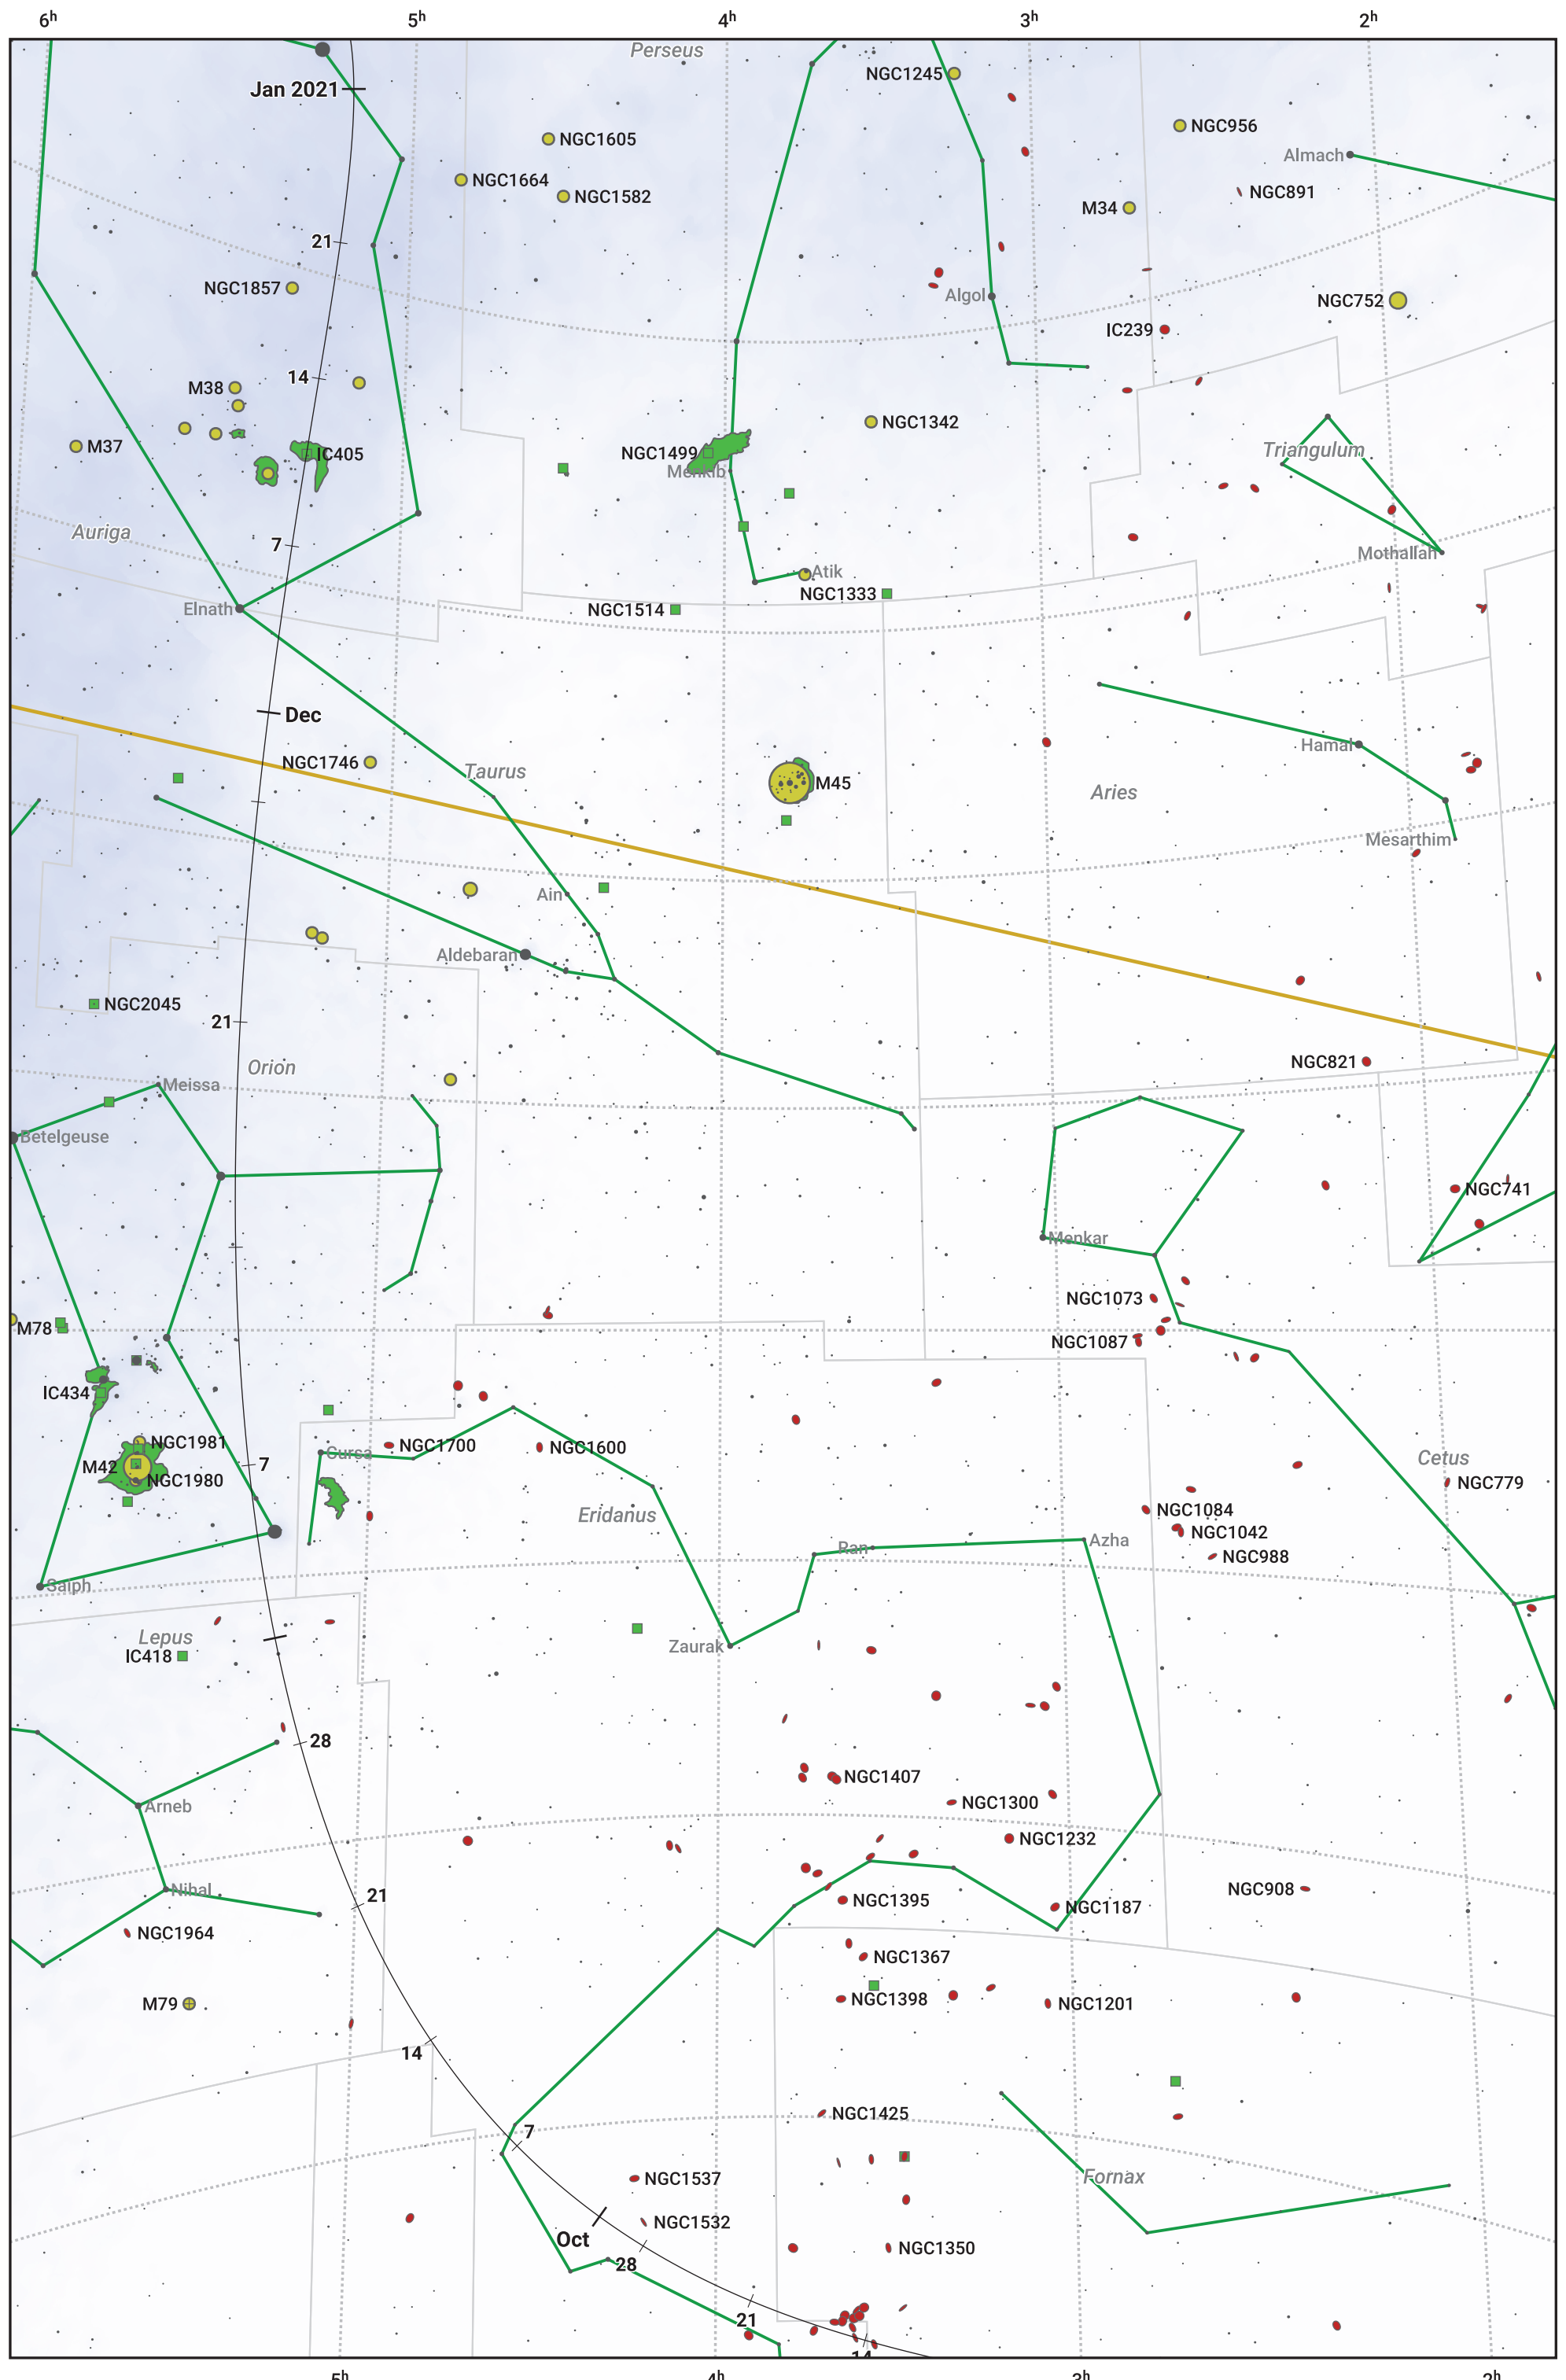

The path of C/2020 M3 (ATLAS) starting on 11 Aug 2020

© Dominic Ford 2011–2024. Date markers placed at midnight UTC. Downloaded from <https://in-the-sky.org>

Magnitude scale: 7.0 6.0 5.0 4.0 3.0 2.0 1.0 0.0

— Ecliptic Plane

Galaxy Bright nebula Open cluster Globular cluster

Date	Mag
2020 Sep 1	10.5
2020 Sep 3	10.4
2020 Sep 27	9.4
2020 Oct 28	8.4
2020 Nov 1	8.3
2020 Dec 14	9.4
2020 Dec 31	10.4
2021 Jan 1	10.5
2021 Jan 17	11.4
2021 Feb 5	12.5