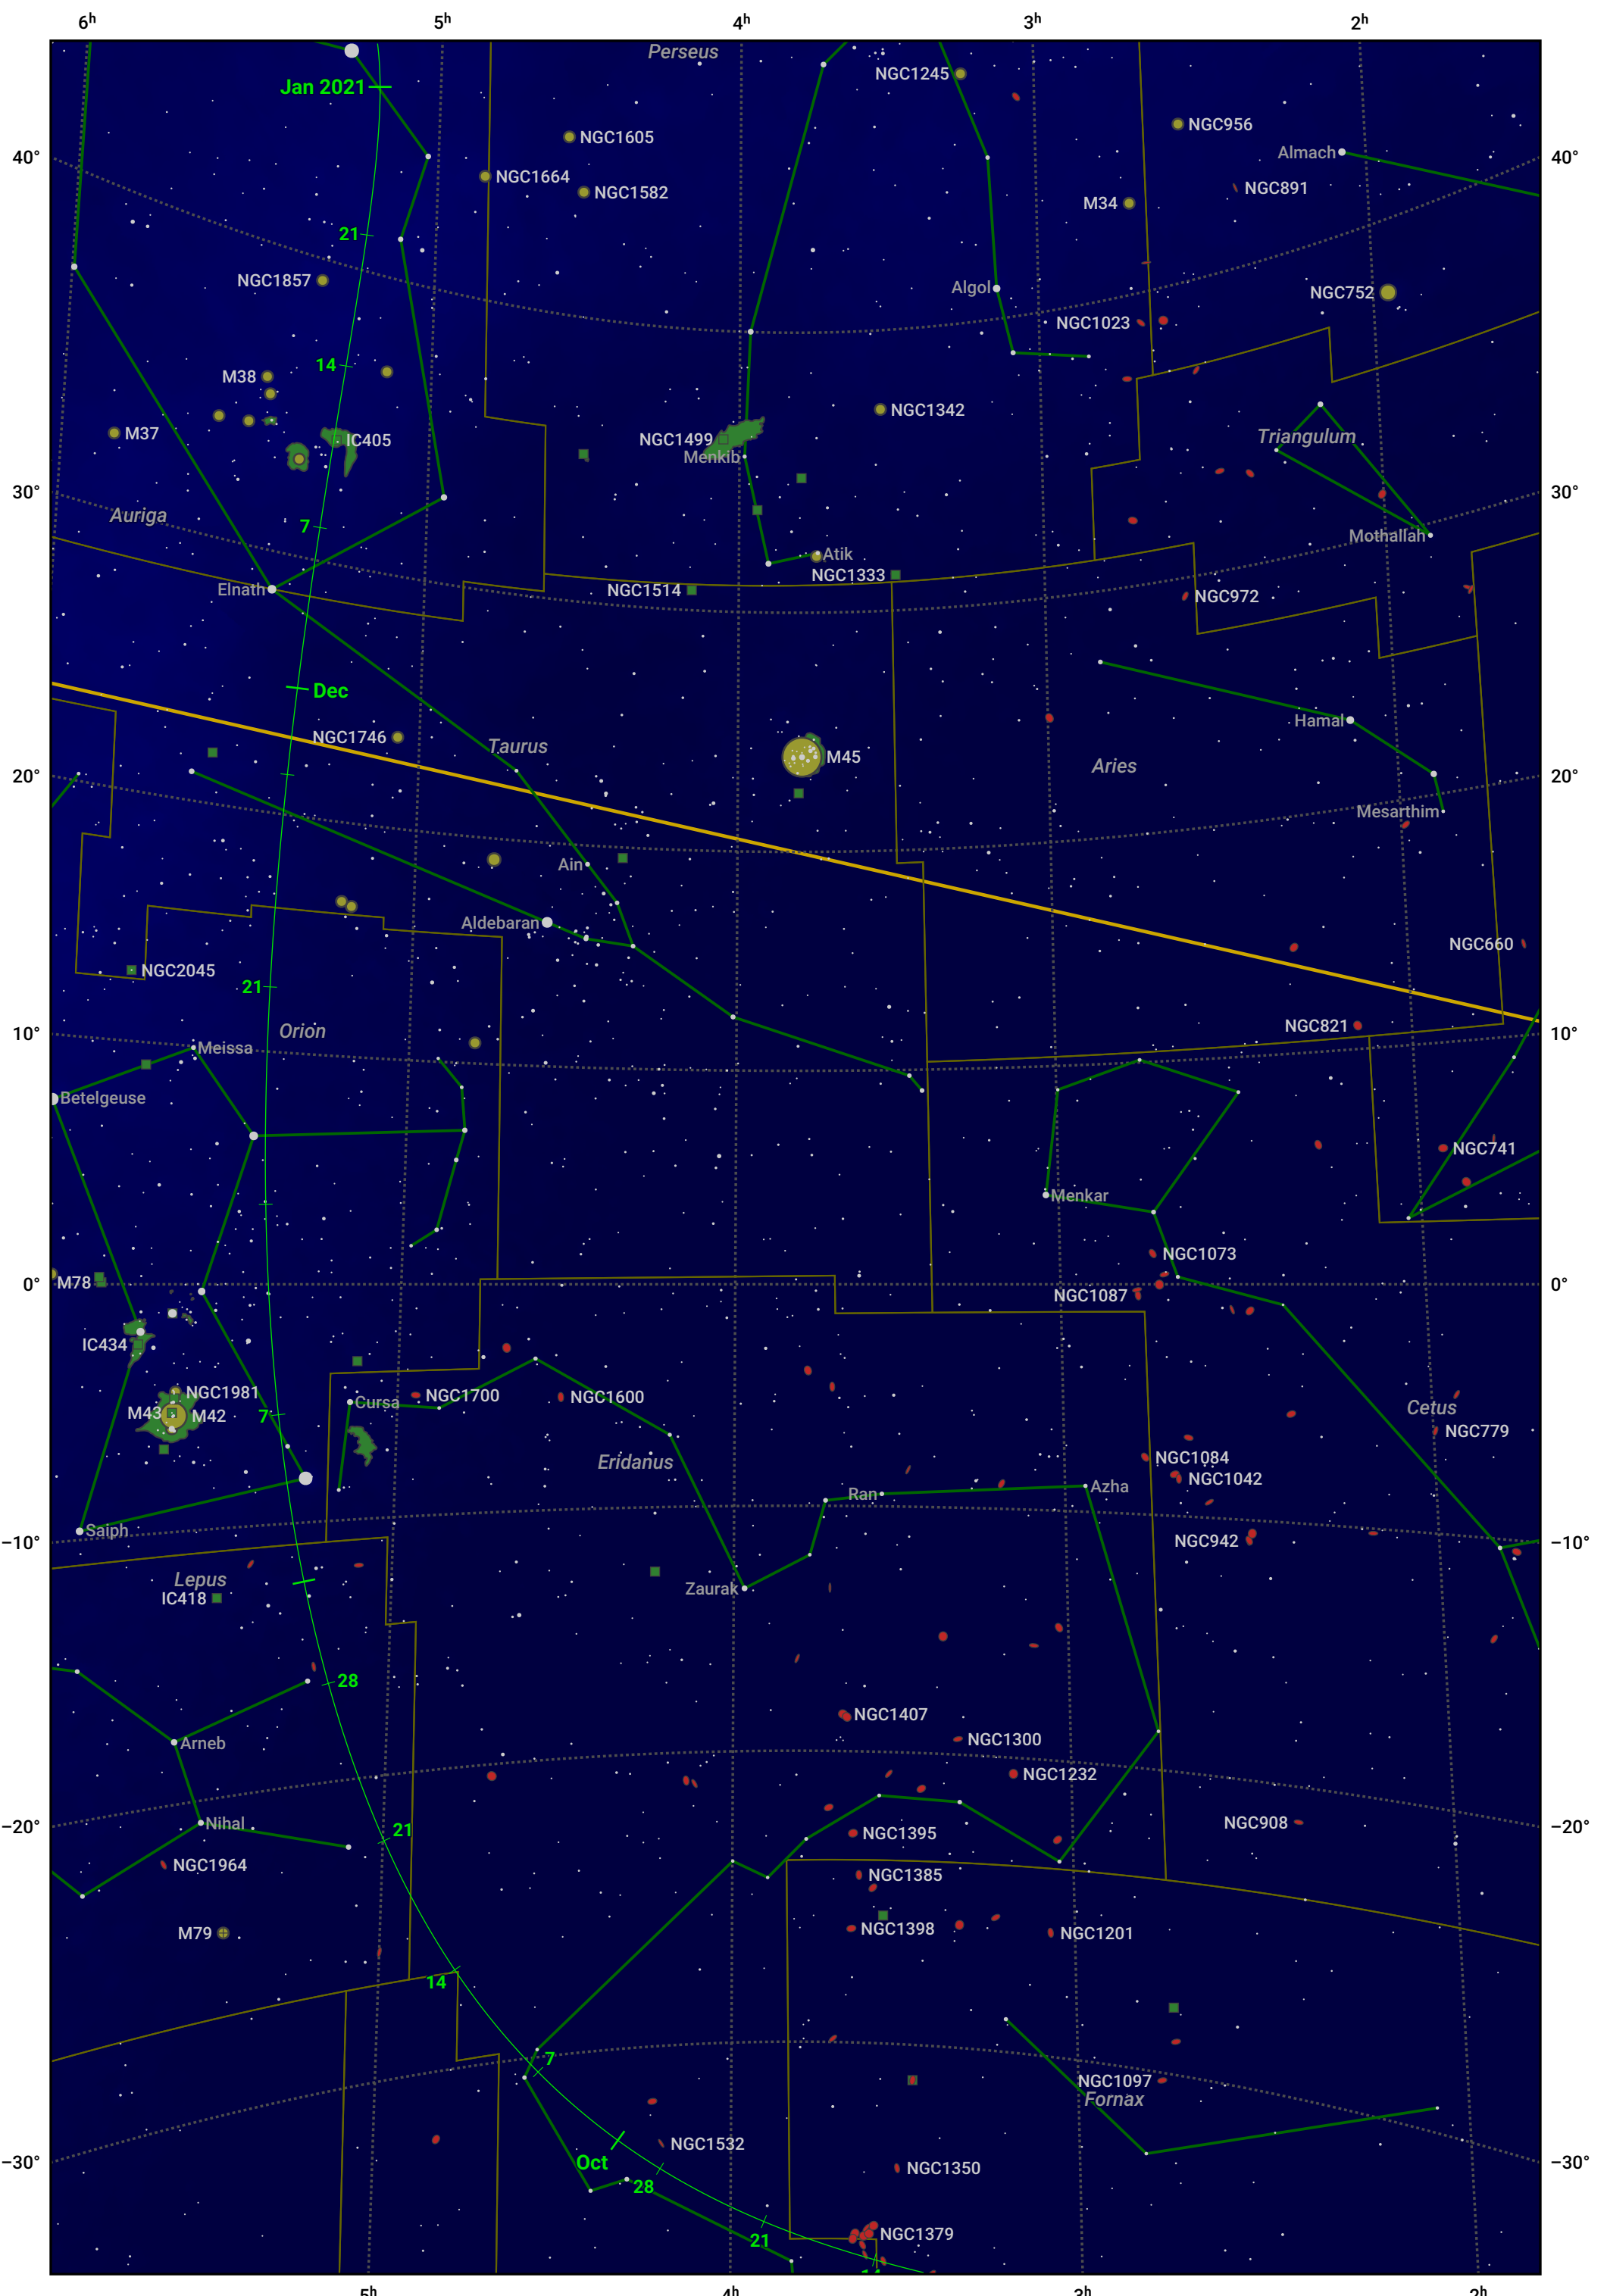

The path of C/2020 M3 (ATLAS) starting on 11 Aug 2020

© Dominic Ford 2011–2023. Date markers placed at midnight UTC. Downloaded from <https://in-the-sky.org>

Magnitude scale: 7.0 6.0 5.0 4.0 3.0 2.0 1.0 0.0

— Ecliptic Plane

- Galaxy
- Bright nebula
- Open cluster
- ⊕ Globular cluster

Date	Mag
2020 Sep 1	10.5
2020 Sep 3	10.4
2020 Sep 27	9.4
2020 Oct 28	8.4
2020 Nov 1	8.3
2020 Dec 14	9.4
2020 Dec 31	10.4
2021 Jan 1	10.5
2021 Jan 17	11.4
2021 Feb 5	12.5