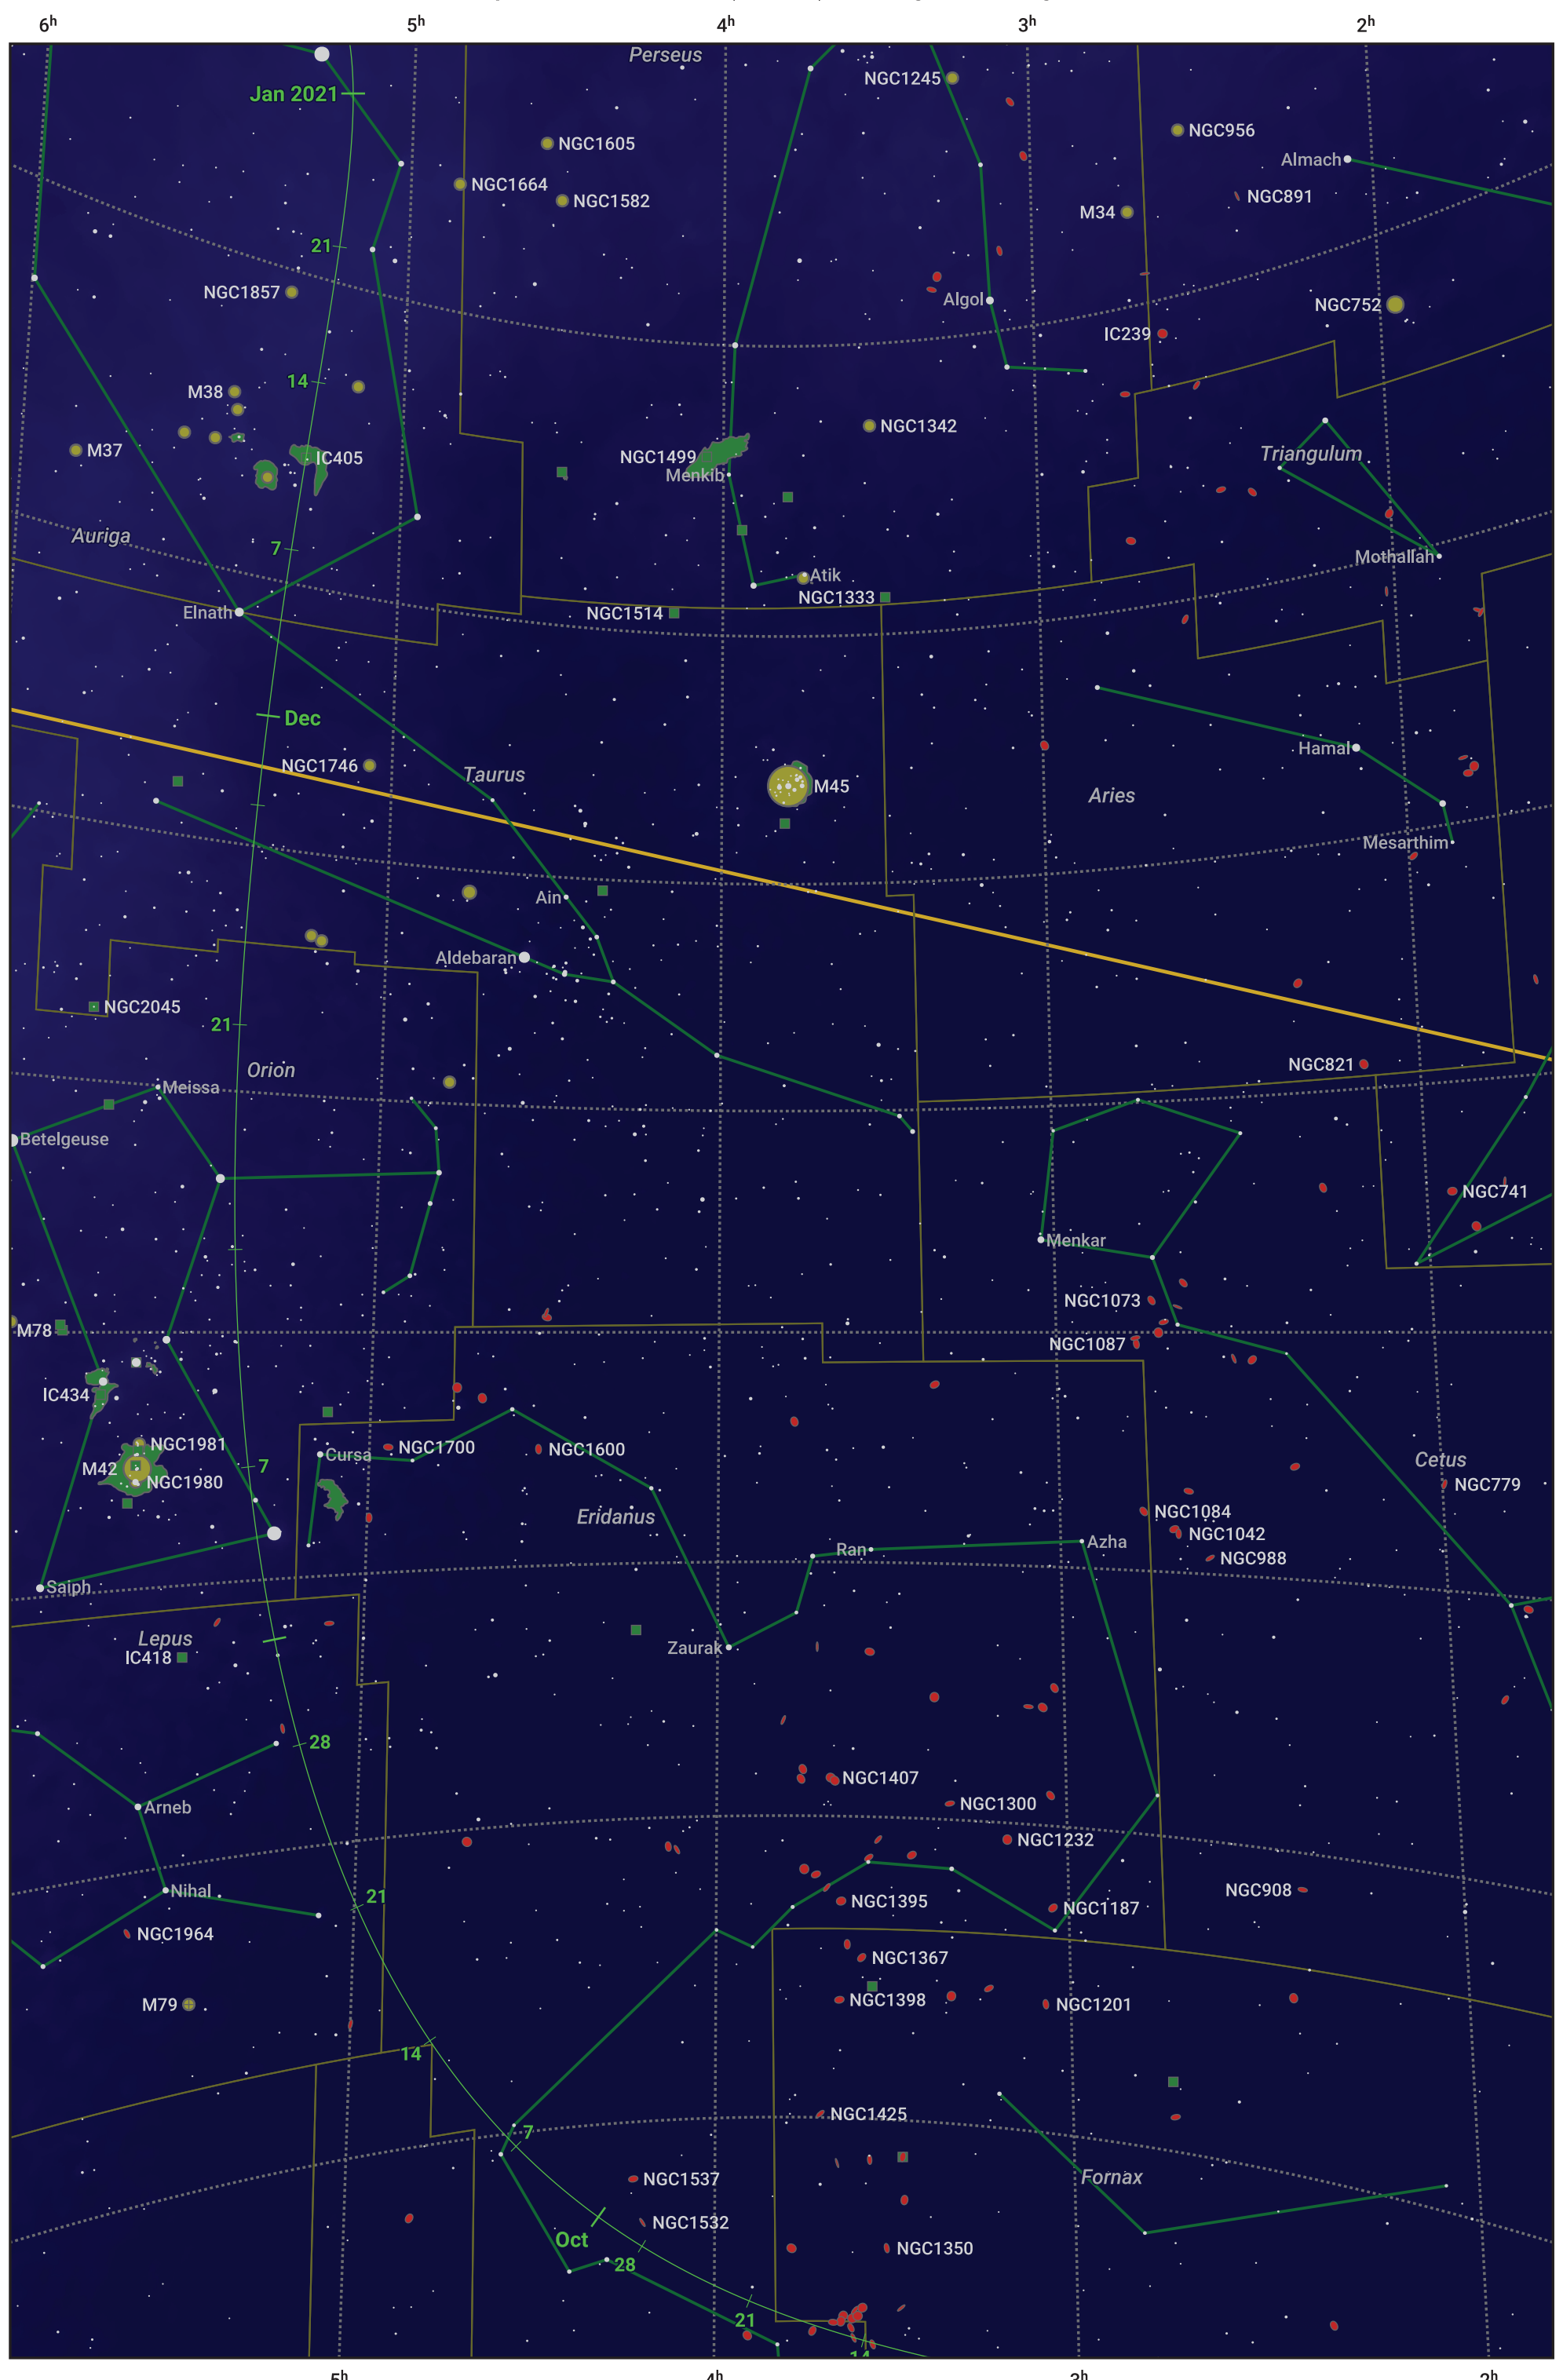

The path of C/2020 M3 (ATLAS) starting on 11 Aug 2020

© Dominic Ford 2011–2024. Date markers placed at midnight UTC. Downloaded from <https://in-the-sky.org>

Magnitude scale: 7.0 6.0 5.0 4.0 3.0 2.0 1.0 0.0

— Ecliptic Plane

Galaxy Bright nebula Open cluster Globular cluster

Date	Mag
2020 Sep 1	10.5
2020 Sep 3	10.4
2020 Sep 27	9.4
2020 Oct 28	8.4
2020 Nov 1	8.3
2020 Dec 14	9.4
2020 Dec 31	10.4
2021 Jan 1	10.5
2021 Jan 17	11.4
2021 Feb 5	12.5