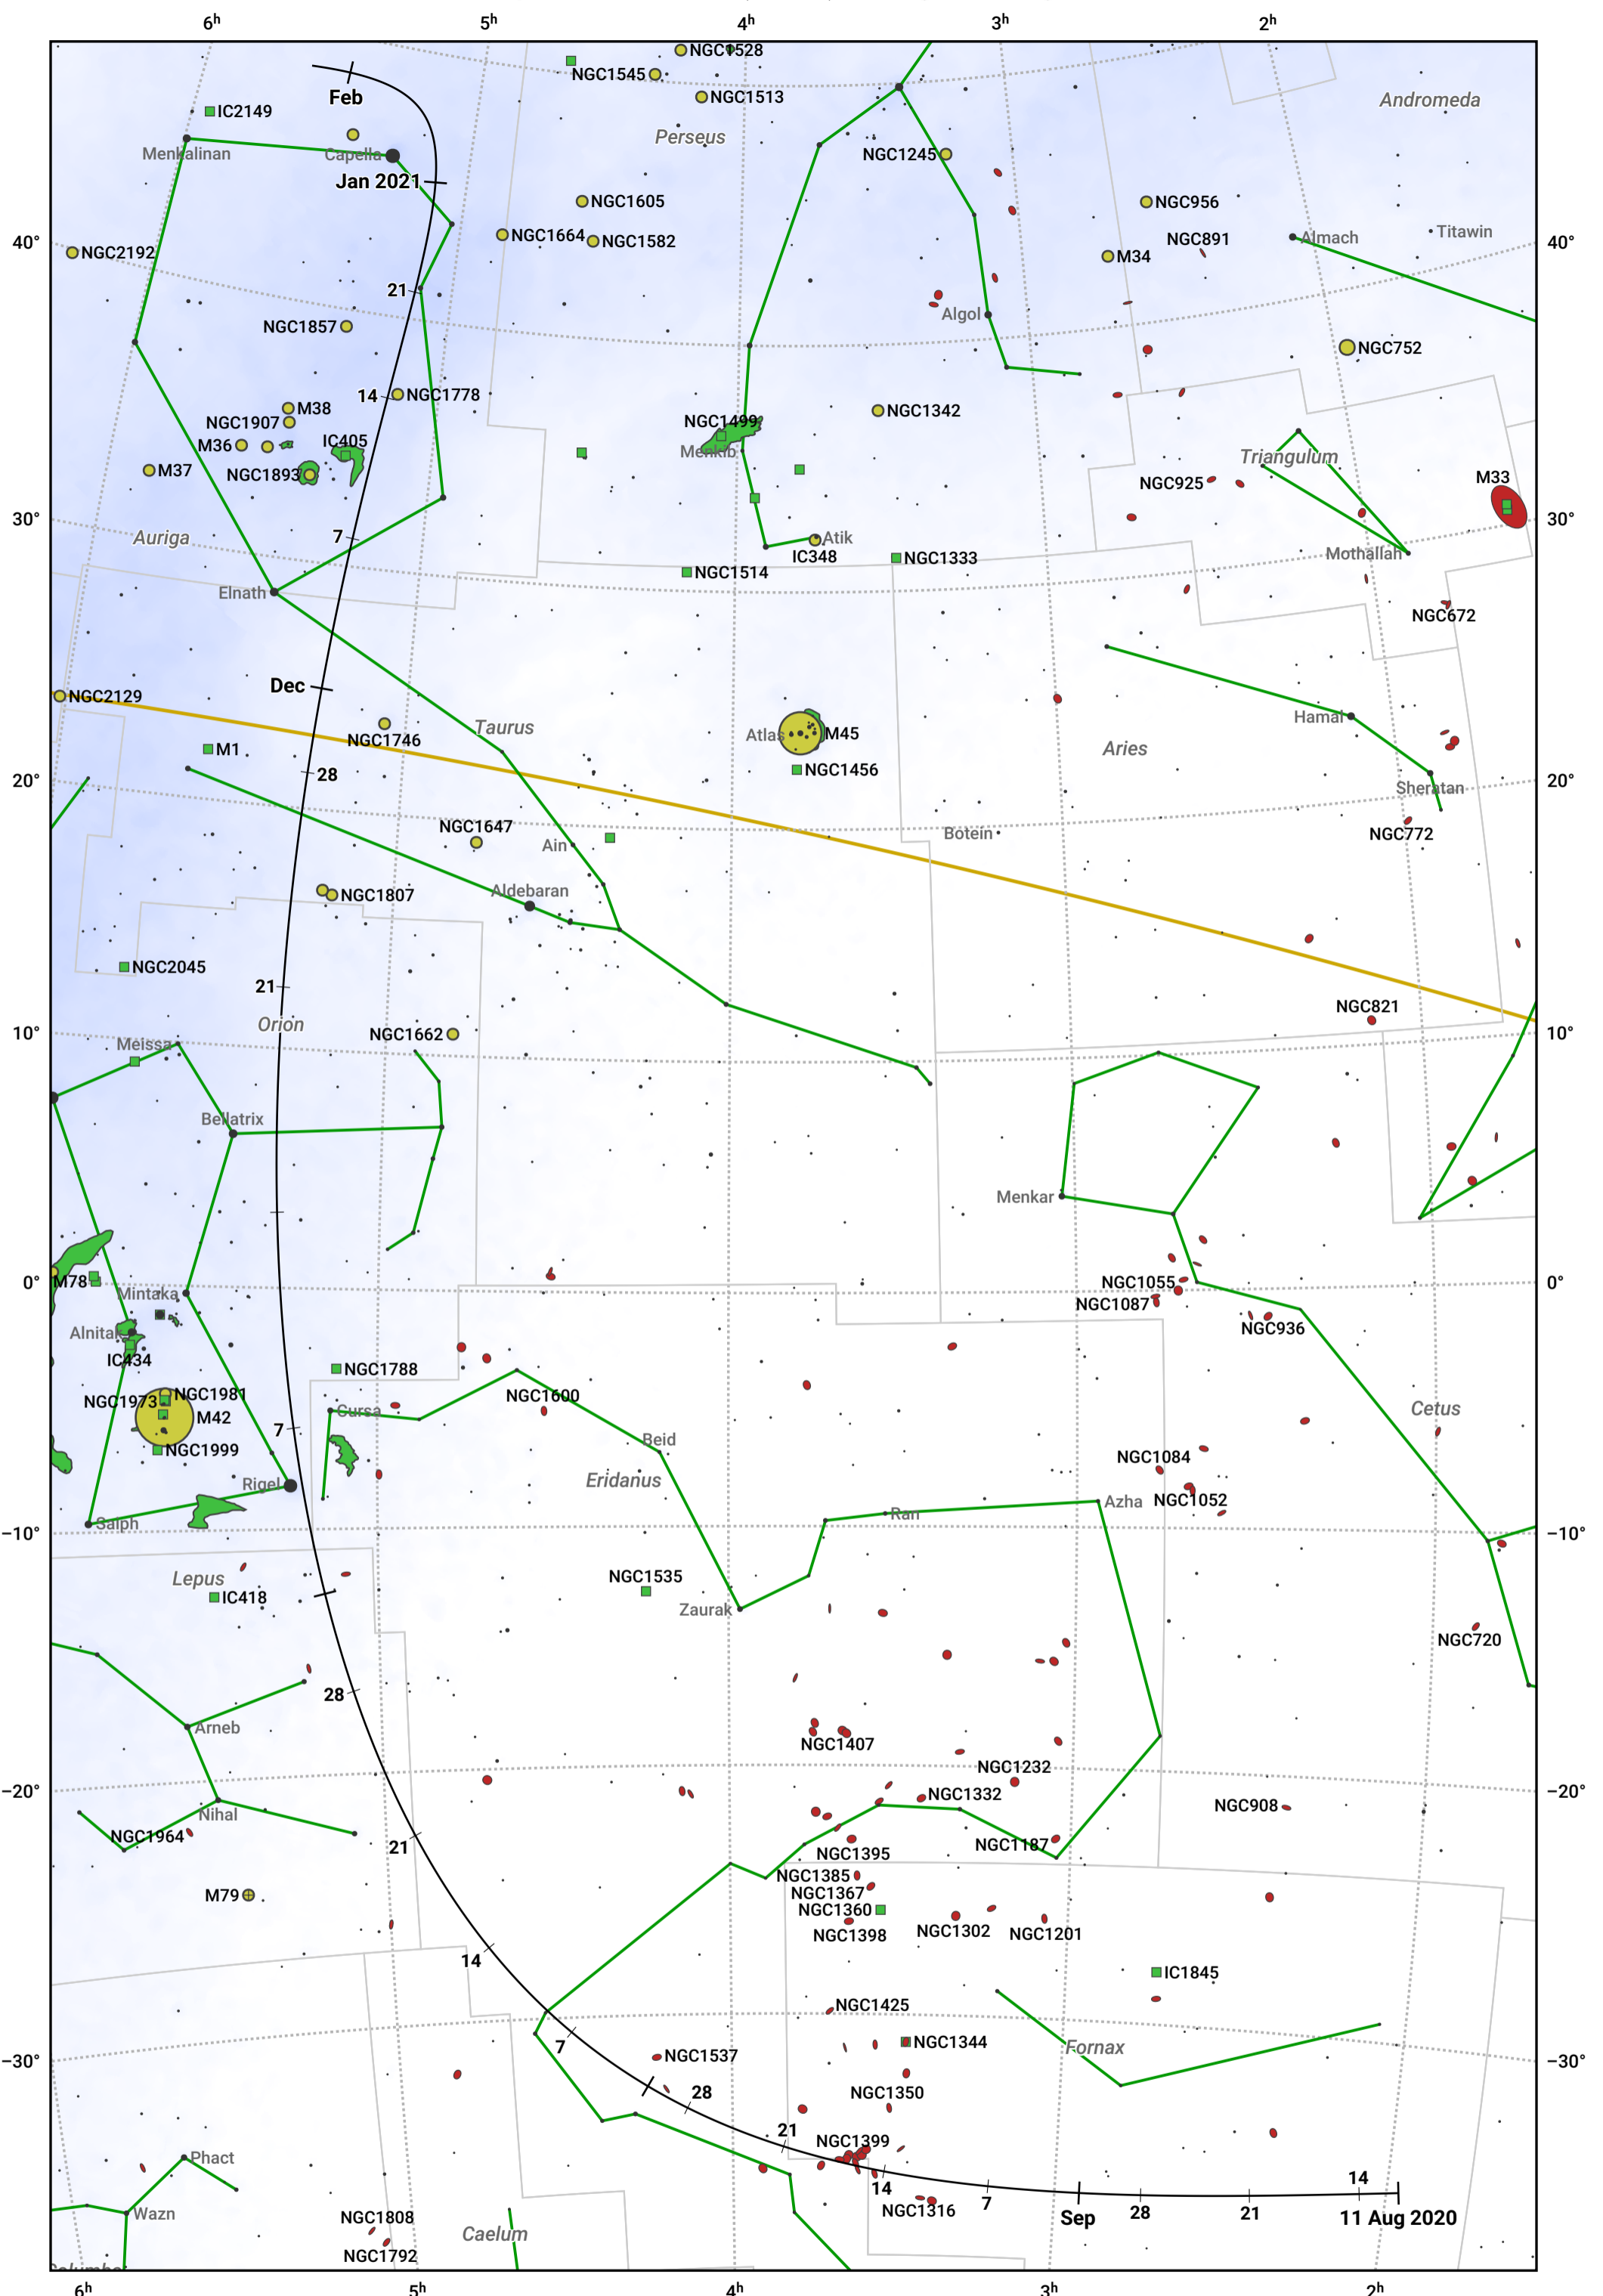

The path of C/2020 M3 (ATLAS) starting on 11 Aug 2020

© Dominic Ford 2011–2024. Date markers placed at midnight UTC. Downloaded from <https://in-the-sky.org>

Date	Mag
2020 Sep 1	10.5
2020 Sep 3	10.4
2020 Sep 27	9.4
2020 Oct 27	8.4
2020 Nov 1	8.3
2020 Dec 15	9.4
2021 Jan 1	10.5
2021 Jan 18	11.5
2021 Feb 6	12.5