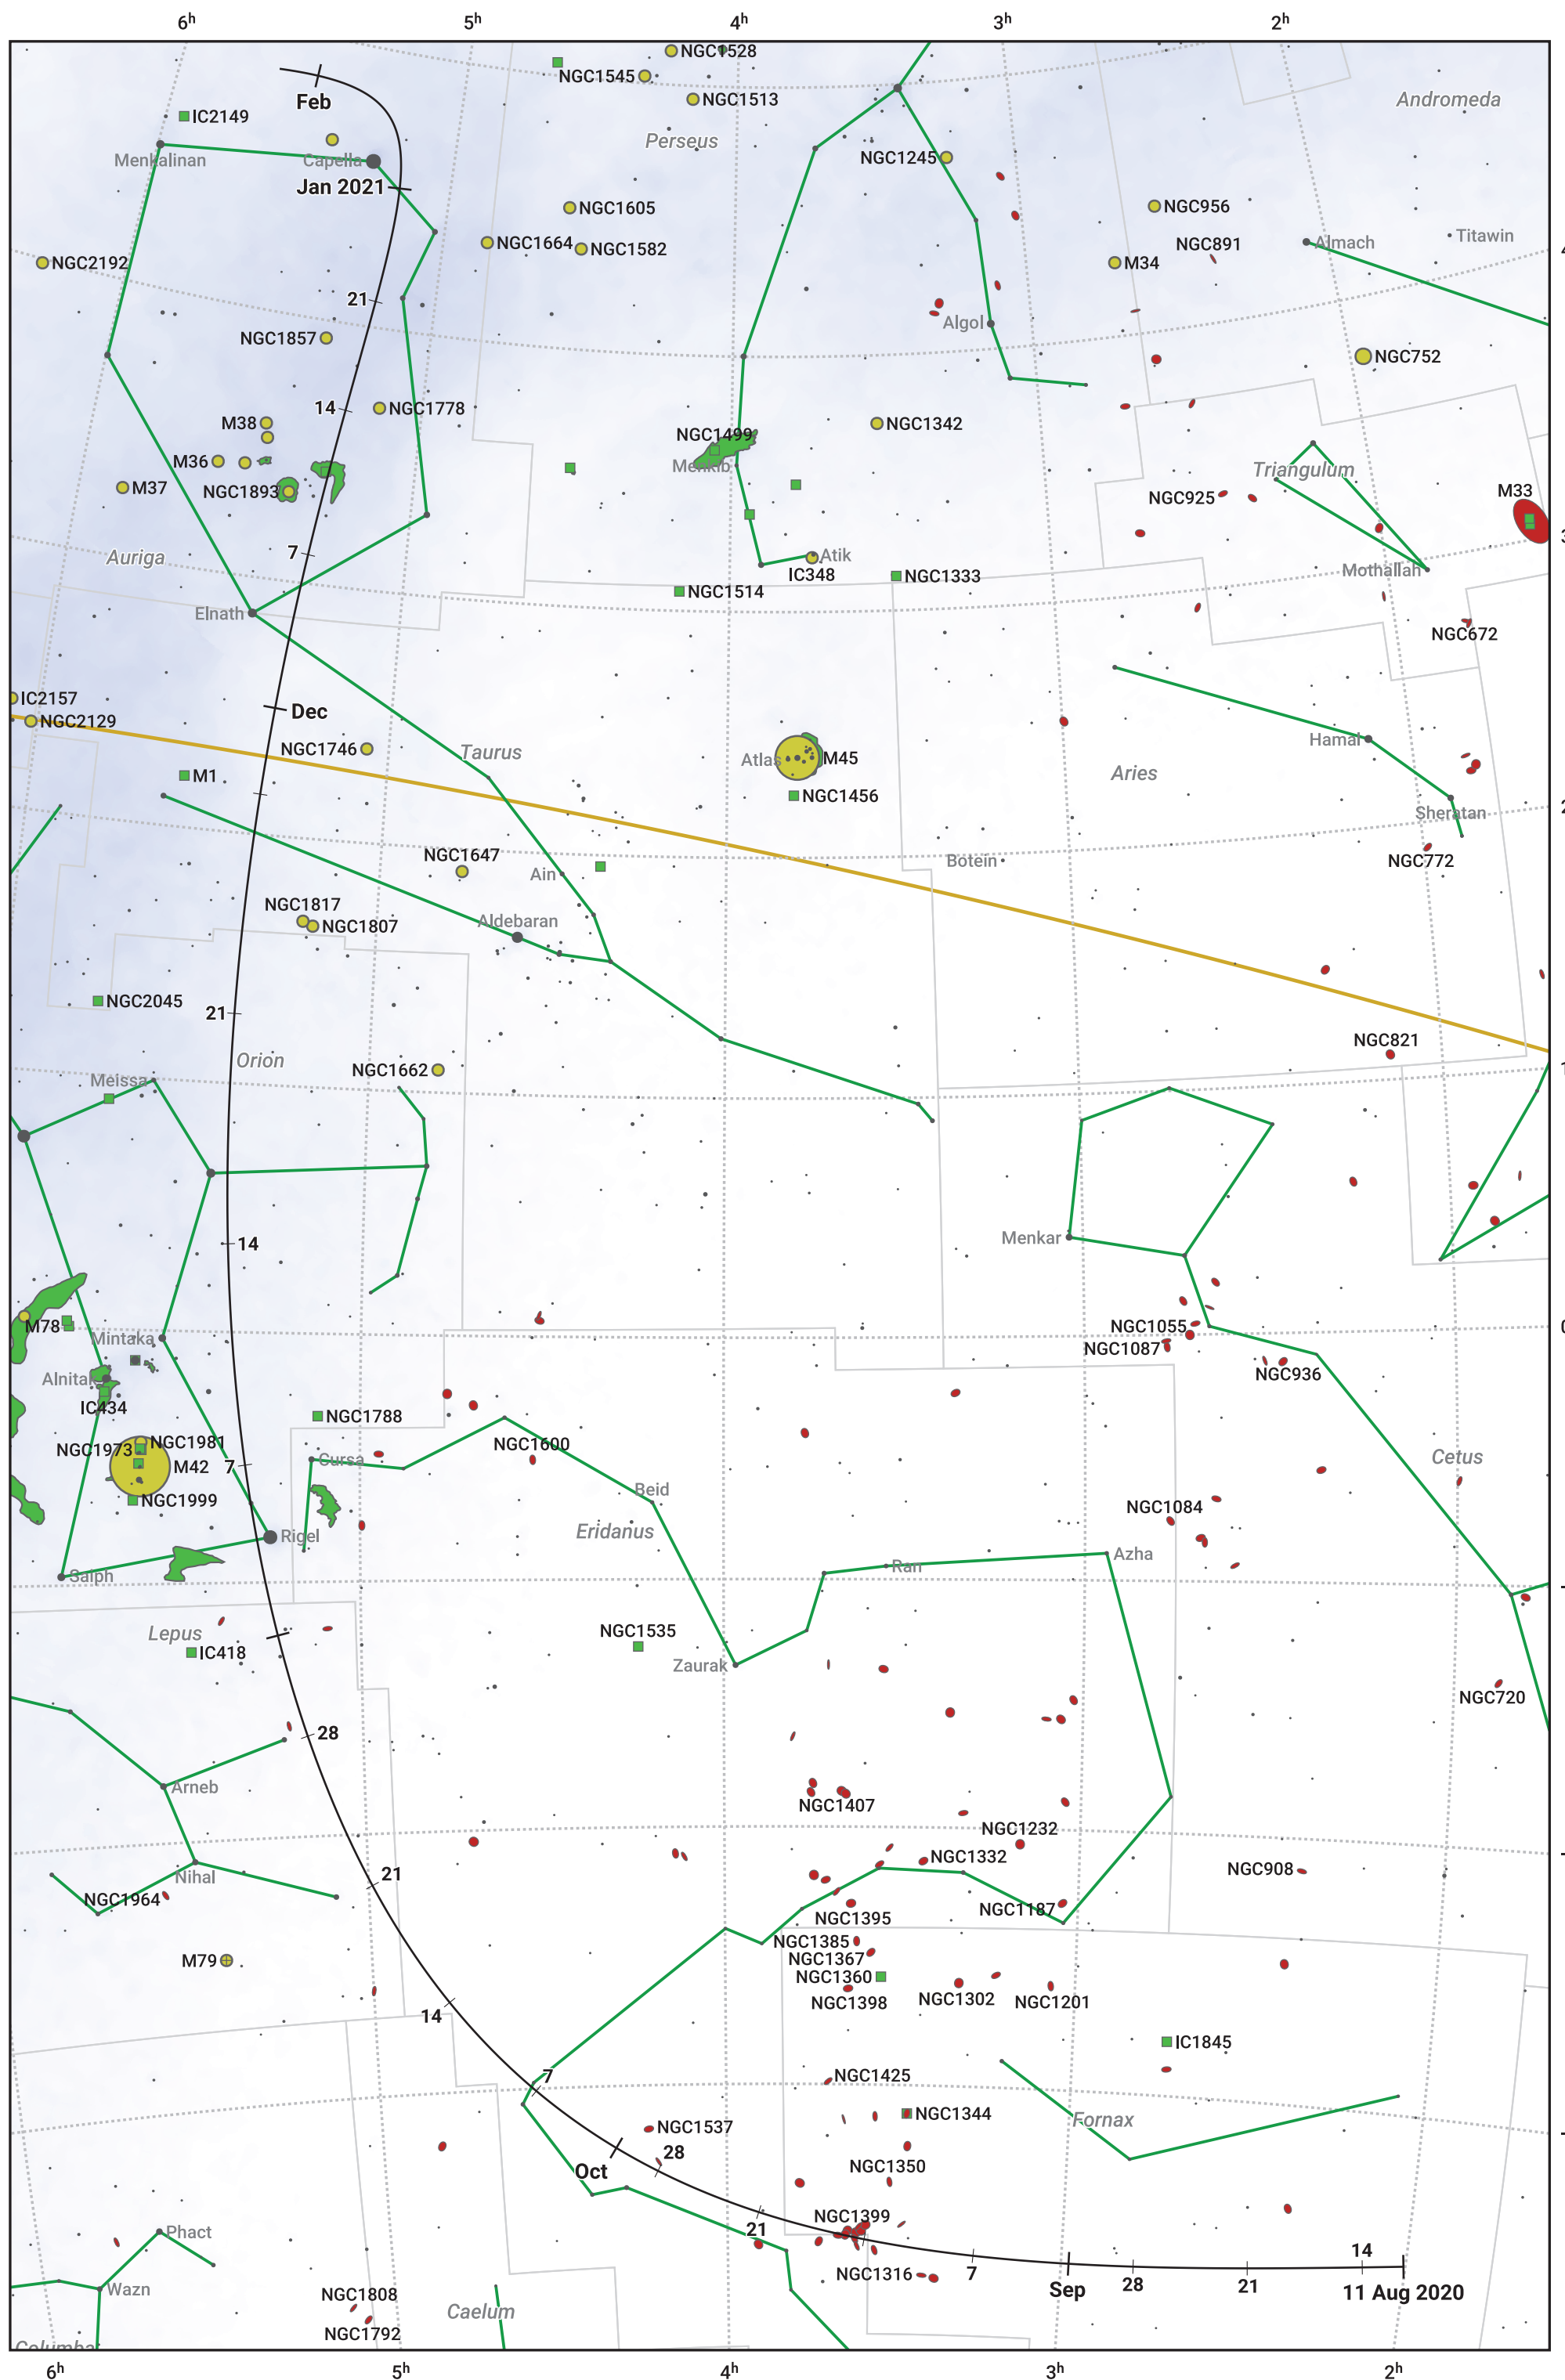

The path of C/2020 M3 (ATLAS) starting on 11 Aug 2020

© Dominic Ford 2011–2024. Date markers placed at midnight UTC. Downloaded from <https://in-the-sky.org>

Magnitude scale: 6.0 5.0 4.0 3.0 2.0 1.0 0.0

— Ecliptic Plane

Galaxy Bright nebula Open cluster Globular cluster

Date	Mag
2020 Sep 1	10.5
2020 Sep 3	10.4
2020 Sep 27	9.4
2020 Oct 29	8.4
2020 Nov 1	8.3
2020 Dec 14	9.4
2020 Dec 31	10.4
2021 Jan 1	10.5
2021 Jan 17	11.4
2021 Feb 5	12.5