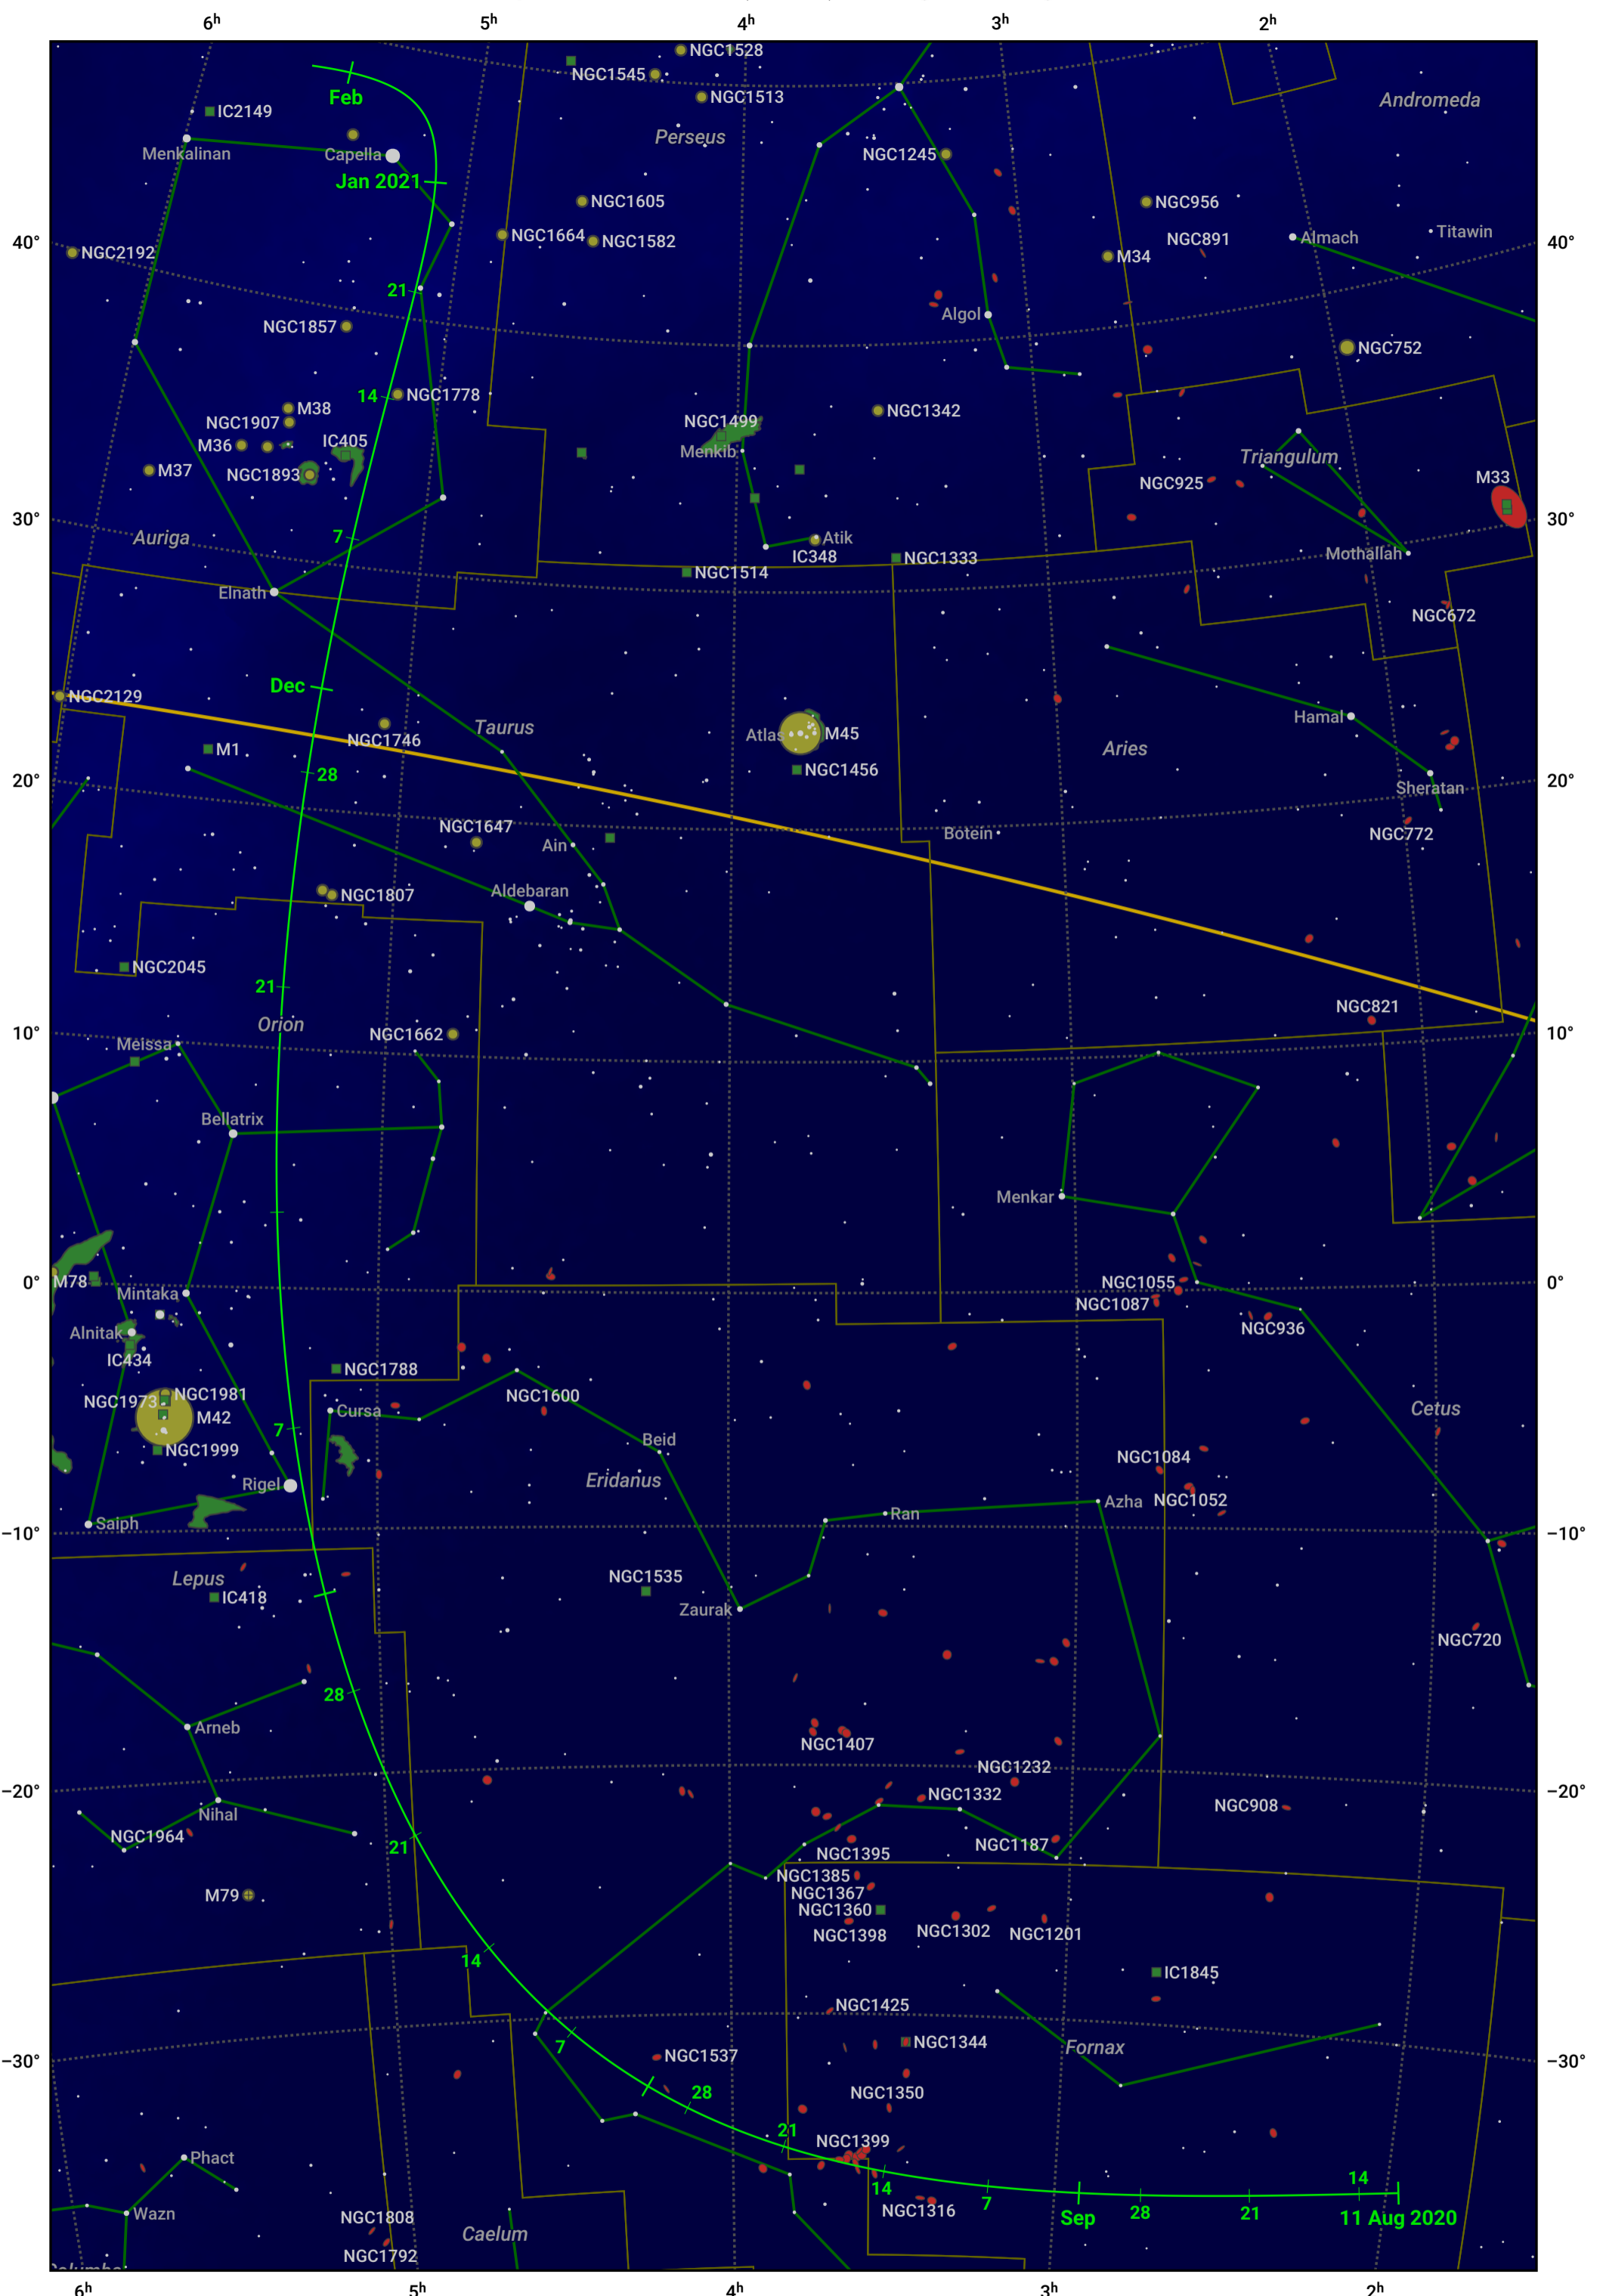

The path of C/2020 M3 (ATLAS) starting on 11 Aug 2020

© Dominic Ford 2011–2024. Date markers placed at midnight UTC. Downloaded from <https://in-the-sky.org>

Magnitude scale: 6.0 5.0 4.0 3.0 2.0 1.0 0.0

— Ecliptic Plane

Galaxy Bright nebula Open cluster Globular cluster

Date	Mag
2020 Sep 1	10.5
2020 Sep 3	10.4
2020 Sep 27	9.4
2020 Oct 27	8.4
2020 Nov 1	8.3
2020 Dec 15	9.4
2021 Jan 1	10.5
2021 Jan 18	11.5
2021 Feb 6	12.5