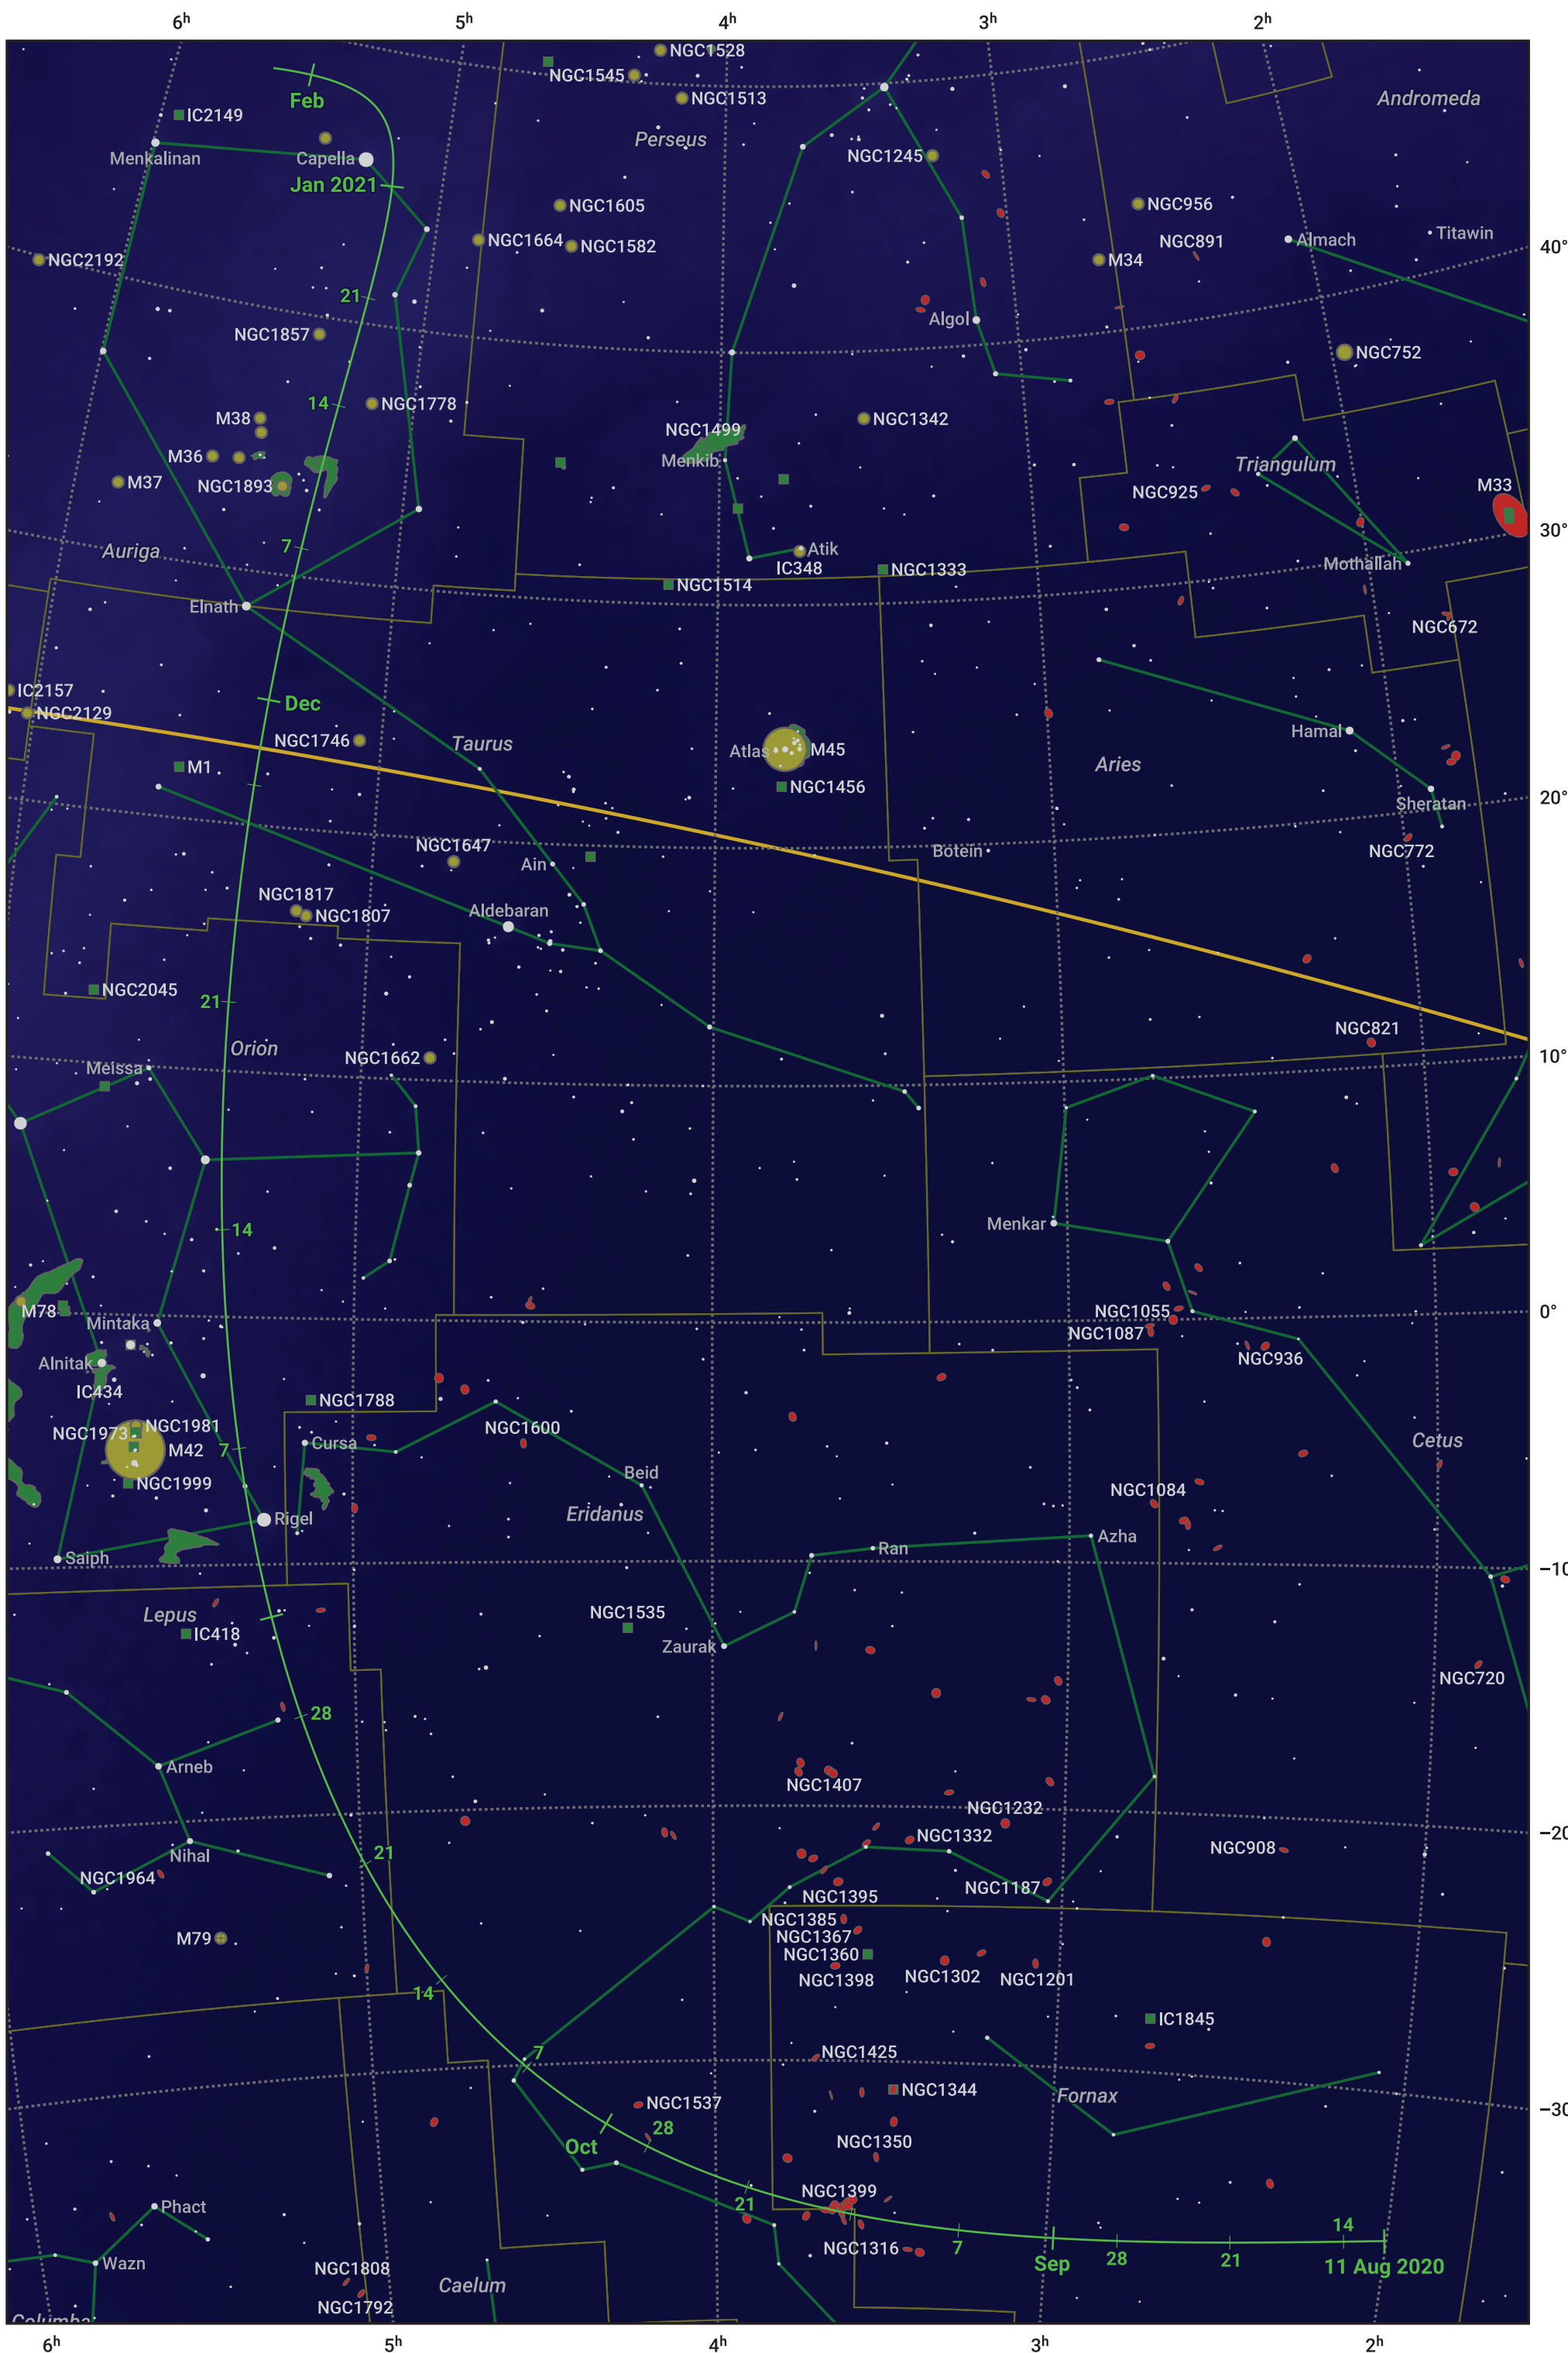

The path of C/2020 M3 (ATLAS) starting on 11 Aug 2020

© Dominic Ford 2011–2024. Date markers placed at midnight UTC. Downloaded from <https://in-the-sky.org>

Magnitude scale: • 6.0 • 5.0 • 4.0 • 3.0 • 2.0 • 1.0 • 0.0

— Ecliptic Plane

● Galaxy ■ Bright nebula ● Open cluster ● Globular cluster

Date	Mag
2020 Sep 1	10.5
2020 Sep 3	10.4
2020 Sep 27	9.4
2020 Oct 29	8.4
2020 Nov 1	8.3
2020 Dec 14	9.4
2020 Dec 31	10.4
2021 Jan 1	10.5
2021 Jan 17	11.4
2021 Feb 5	12.5