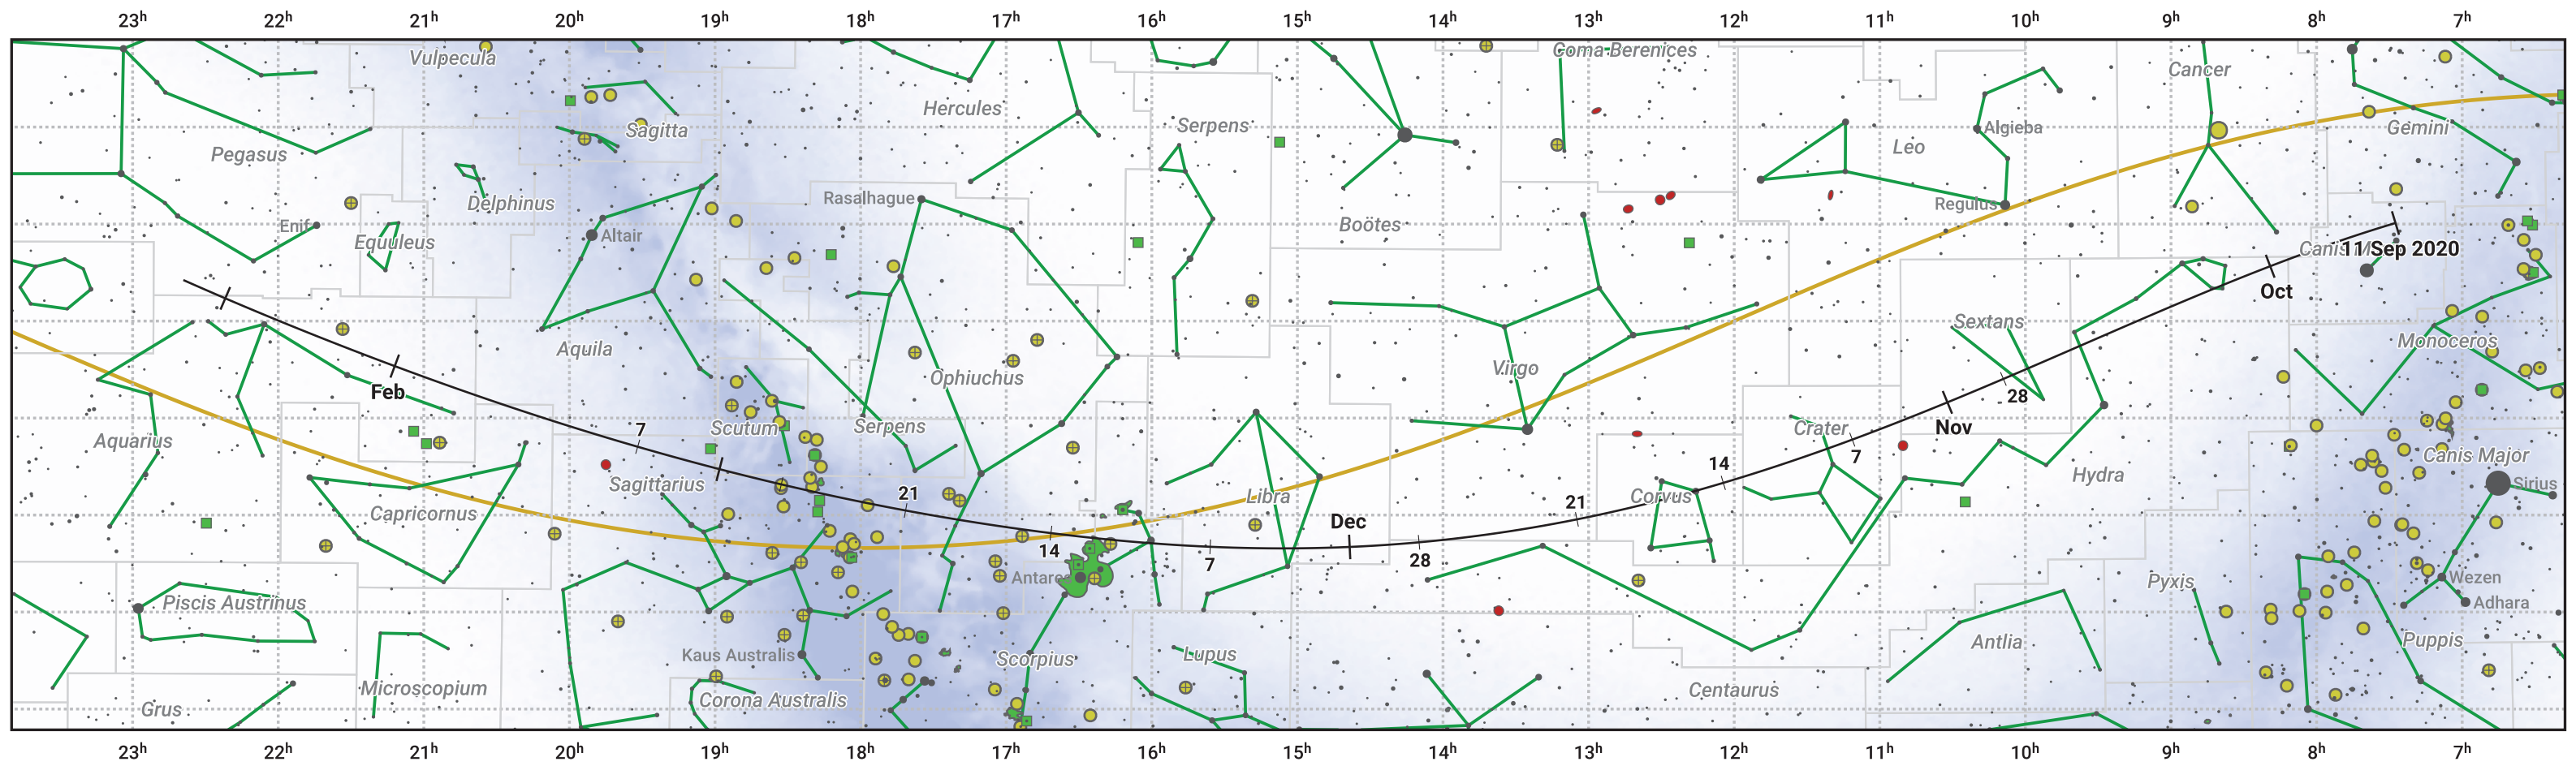

The path of C/2020 S3 (Erasmus) starting on 11 Sep 2020

© Dominic Ford 2011–2024. Date markers placed at midnight UTC. Downloaded from <https://in-the-sky.org>

Magnitude scale: • 6.0 • 5.0 • 4.0 • 3.0 • 2.0 • 1.0 • 0.0 • -1.0 • -2.0

— Ecliptic Plane

◌ Galaxy
 ◻ Bright nebula
 ◉ Open cluster
 ◉+ Globular cluster

Date	Mag
2020 Sep 27	12.8
2020 Oct 10	11.7
2020 Oct 22	10.6
2020 Nov 1	9.6
2020 Nov 11	8.5
2020 Nov 20	7.4
2020 Nov 28	6.4
2020 Dec 9	5.4
2020 Dec 22	6.6
2020 Dec 29	7.8
2021 Jan 1	8.2
2021 Jan 5	8.8
2021 Jan 13	9.9
2021 Jan 23	11.0
2021 Feb 4	12.0
2021 Feb 18	13.0
2021 Mar 1	13.7
2021 Mar 8	14.1