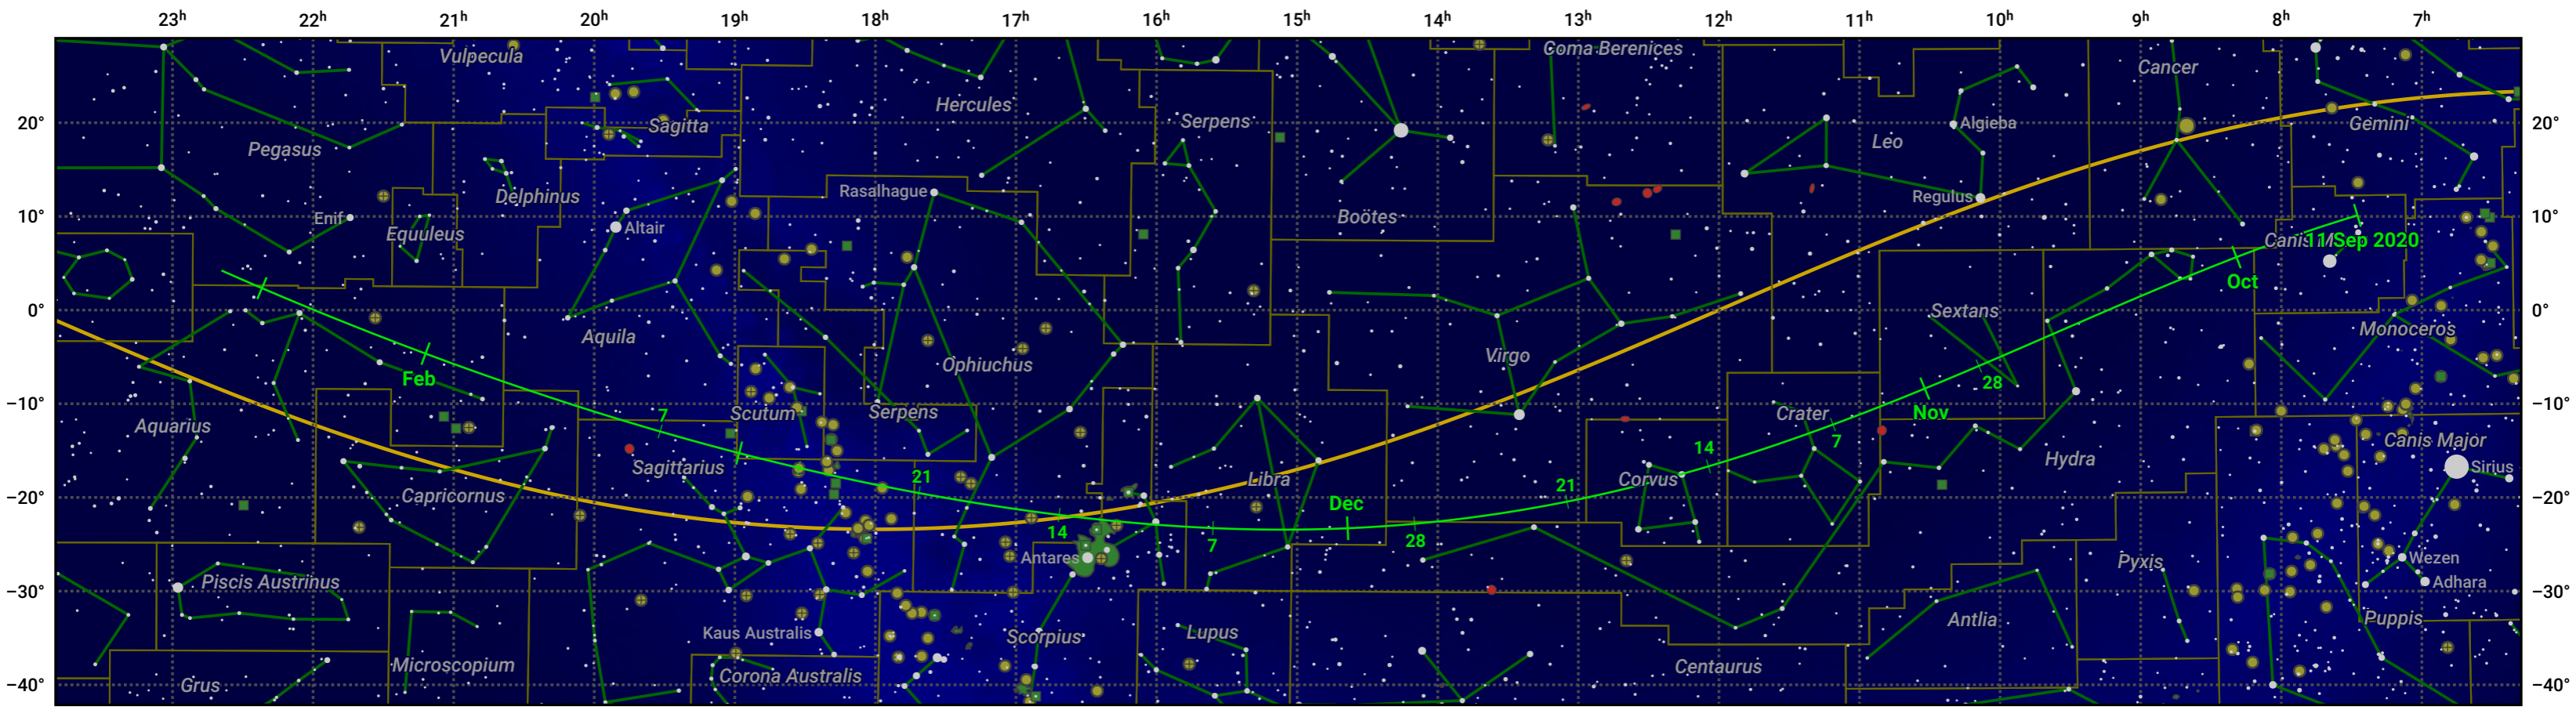

The path of C/2020 S3 (Erasmus) starting on 11 Sep 2020

© Dominic Ford 2011–2024. Date markers placed at midnight UTC. Downloaded from <https://in-the-sky.org>

Magnitude scale: • 6.0 • 5.0 • 4.0 • 3.0 • 2.0 • 1.0 • 0.0 • -1.0 • -2.0

— Ecliptic Plane

● Galaxy ■ Bright nebula ● Open cluster ● Globular cluster

Date	Mag
2020 Sep 27	12.8
2020 Oct 10	11.7
2020 Oct 22	10.6
2020 Nov 1	9.6
2020 Nov 11	8.5
2020 Nov 20	7.4
2020 Dec 9	5.4
2020 Dec 22	6.6
2020 Dec 29	7.8
2021 Jan 1	8.2
2021 Jan 5	8.8
2021 Jan 13	9.9
2021 Jan 23	11.0
2021 Feb 4	12.0
2021 Feb 18	13.0
2021 Mar 1	13.7
2021 Mar 8	14.1