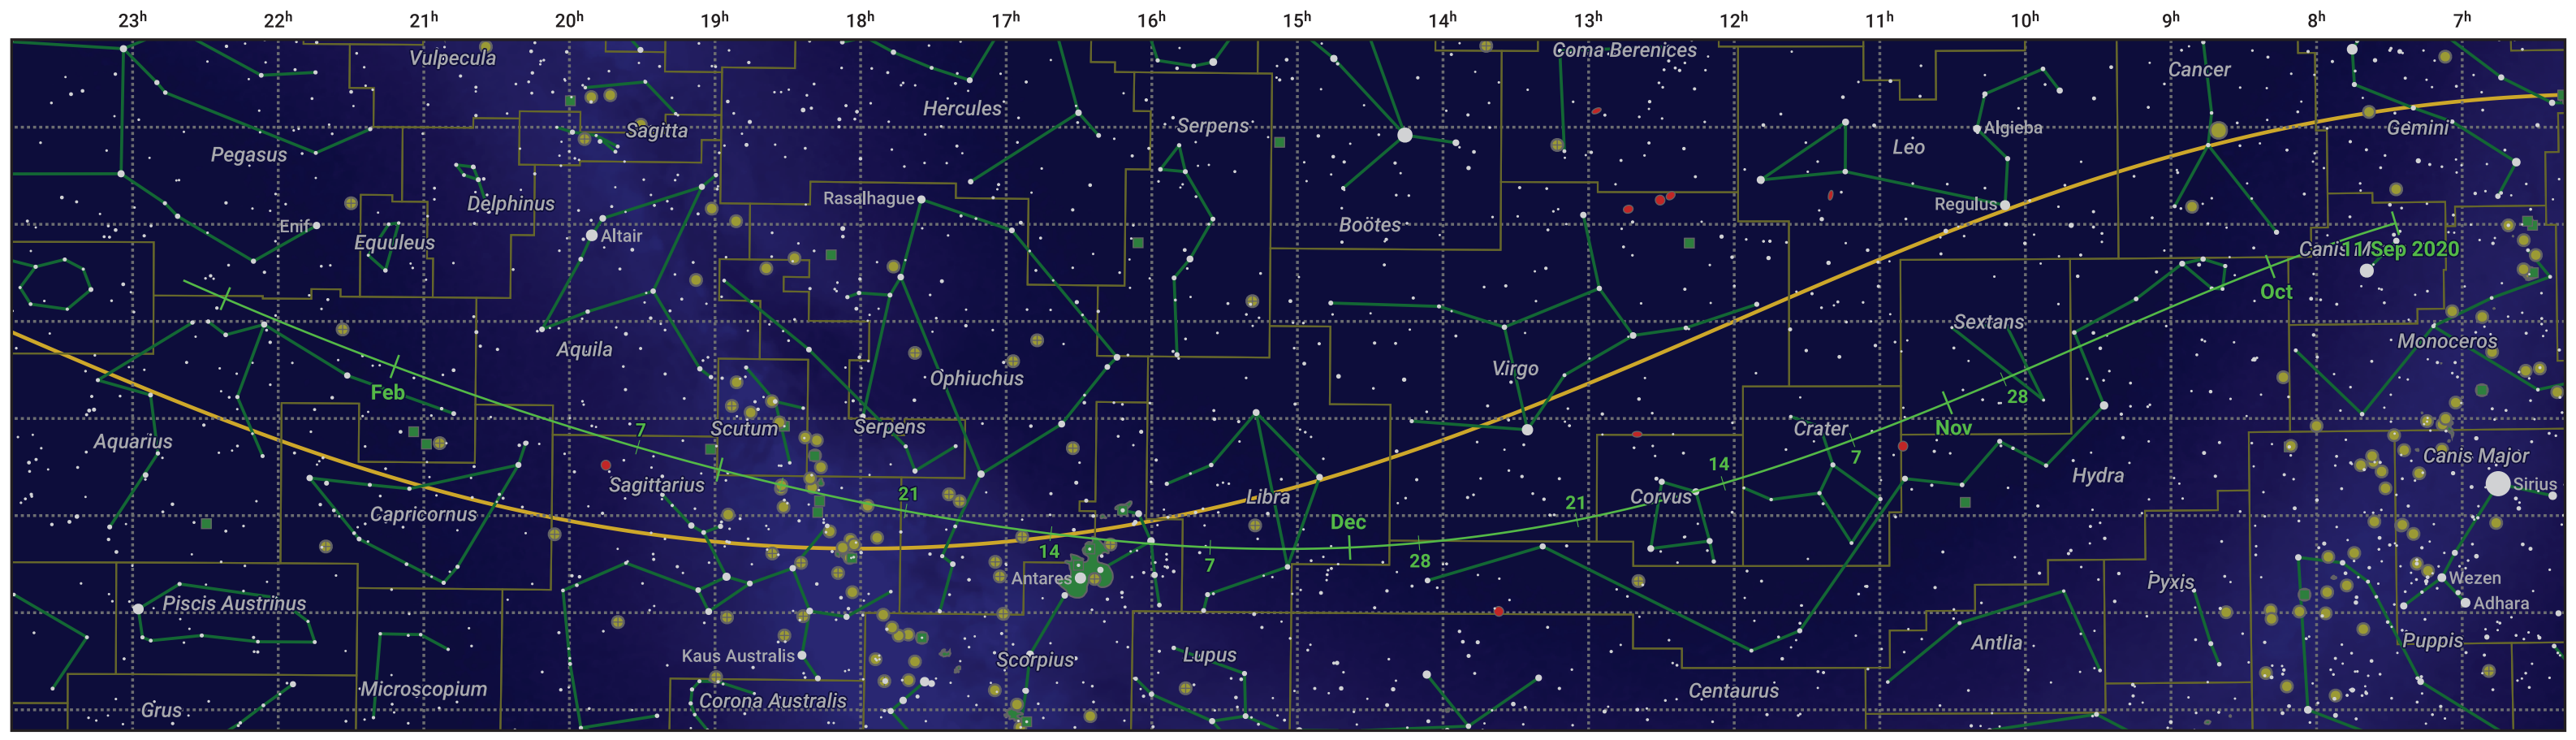

The path of C/2020 S3 (Erasmus) starting on 11 Sep 2020

© Dominic Ford 2011–2024. Date markers placed at midnight UTC. Downloaded from <https://in-the-sky.org>

Magnitude scale: 6.0 5.0 4.0 3.0 2.0 1.0 0.0 -1.0 -2.0

— Ecliptic Plane

Galaxy Bright nebula Open cluster Globular cluster

Date	Mag
2020 Sep 27	12.8
2020 Oct 10	11.7
2020 Oct 22	10.6
2020 Nov 1	9.6
2020 Nov 11	8.5
2020 Nov 20	7.4
2020 Nov 28	6.4
2020 Dec 9	5.4
2020 Dec 22	6.6
2020 Dec 29	7.8
2021 Jan 1	8.2
2021 Jan 5	8.8
2021 Jan 13	9.9
2021 Jan 23	11.0
2021 Feb 4	12.0
2021 Feb 18	13.0
2021 Mar 1	13.7
2021 Mar 8	14.1