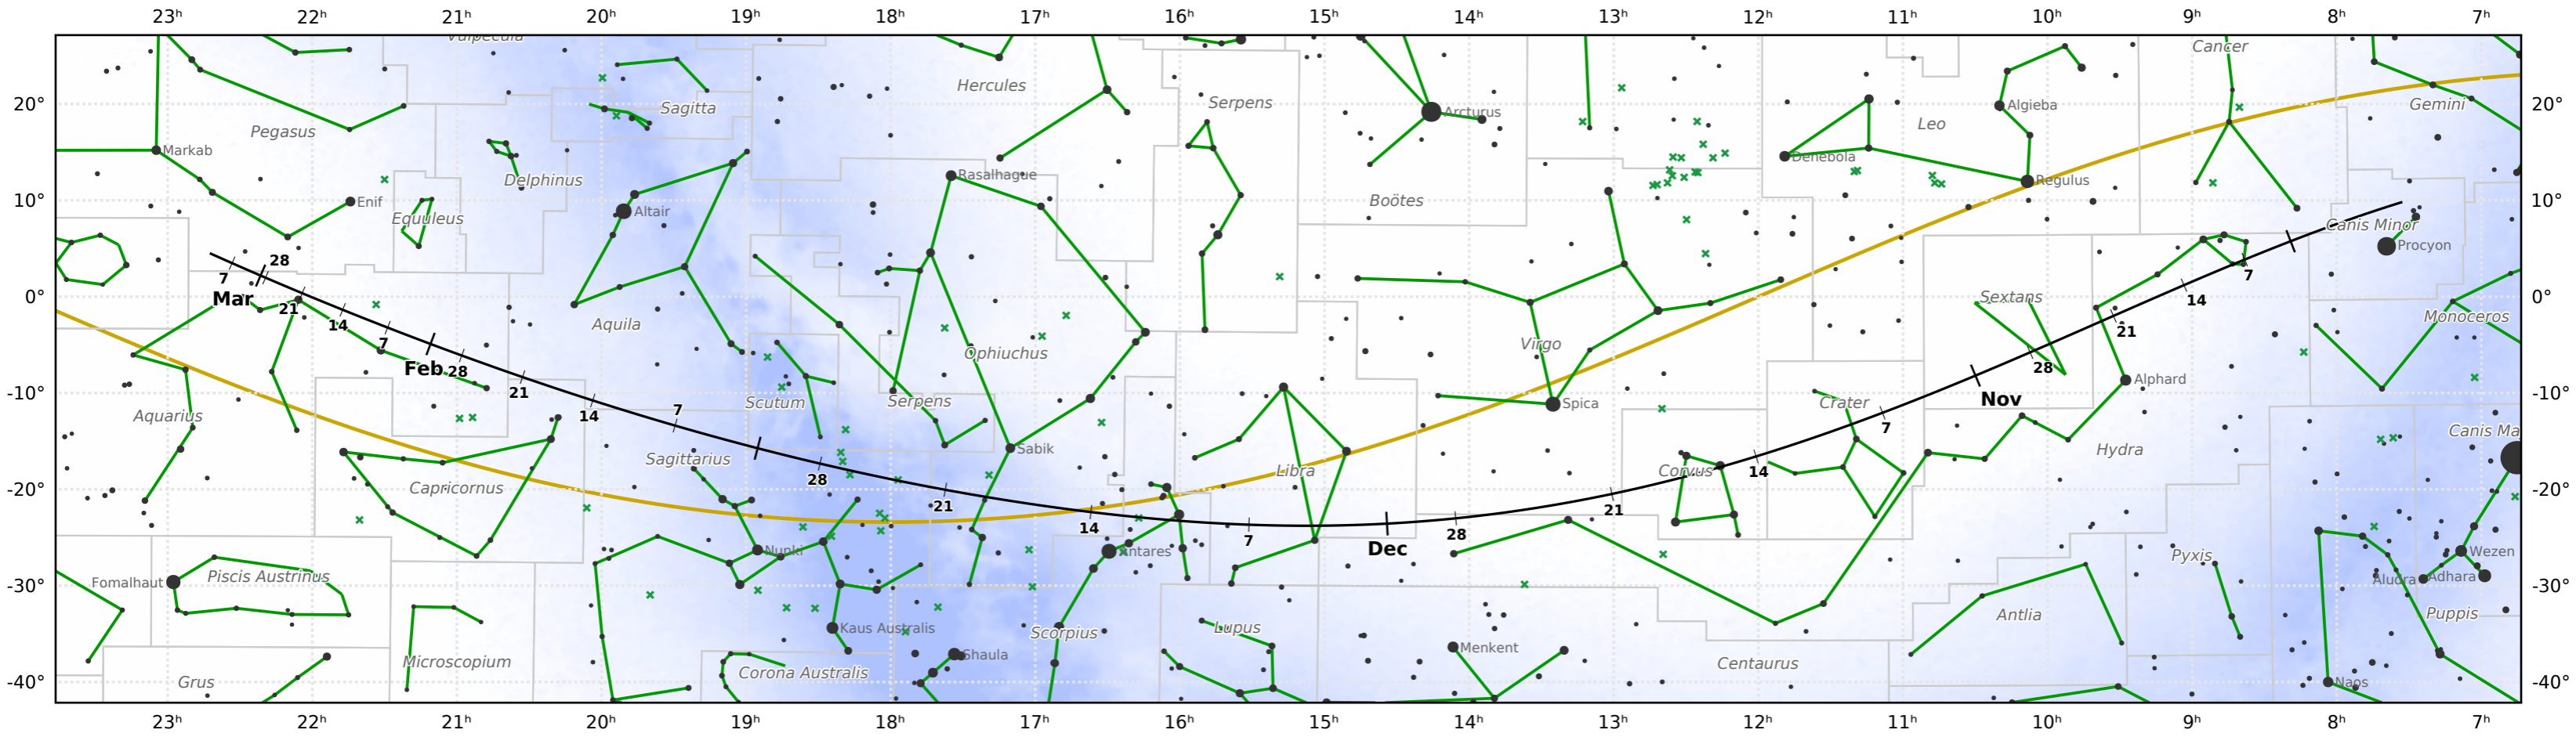

The path of C/2020 S3 (Erasmus) starting on 13 Sep 2020

© Dominic Ford 2011-2021. Downloaded from <https://in-the-sky.org>

Magnitude scale: • 5.0 • 4.5 • 4.0 • 3.5 • 3.0 • 2.5 • 2.0 • 1.5 • 1.0 • 0.5 • 0.0 • -0.5 • -1.0 • -1.5

— Ecliptic Plane