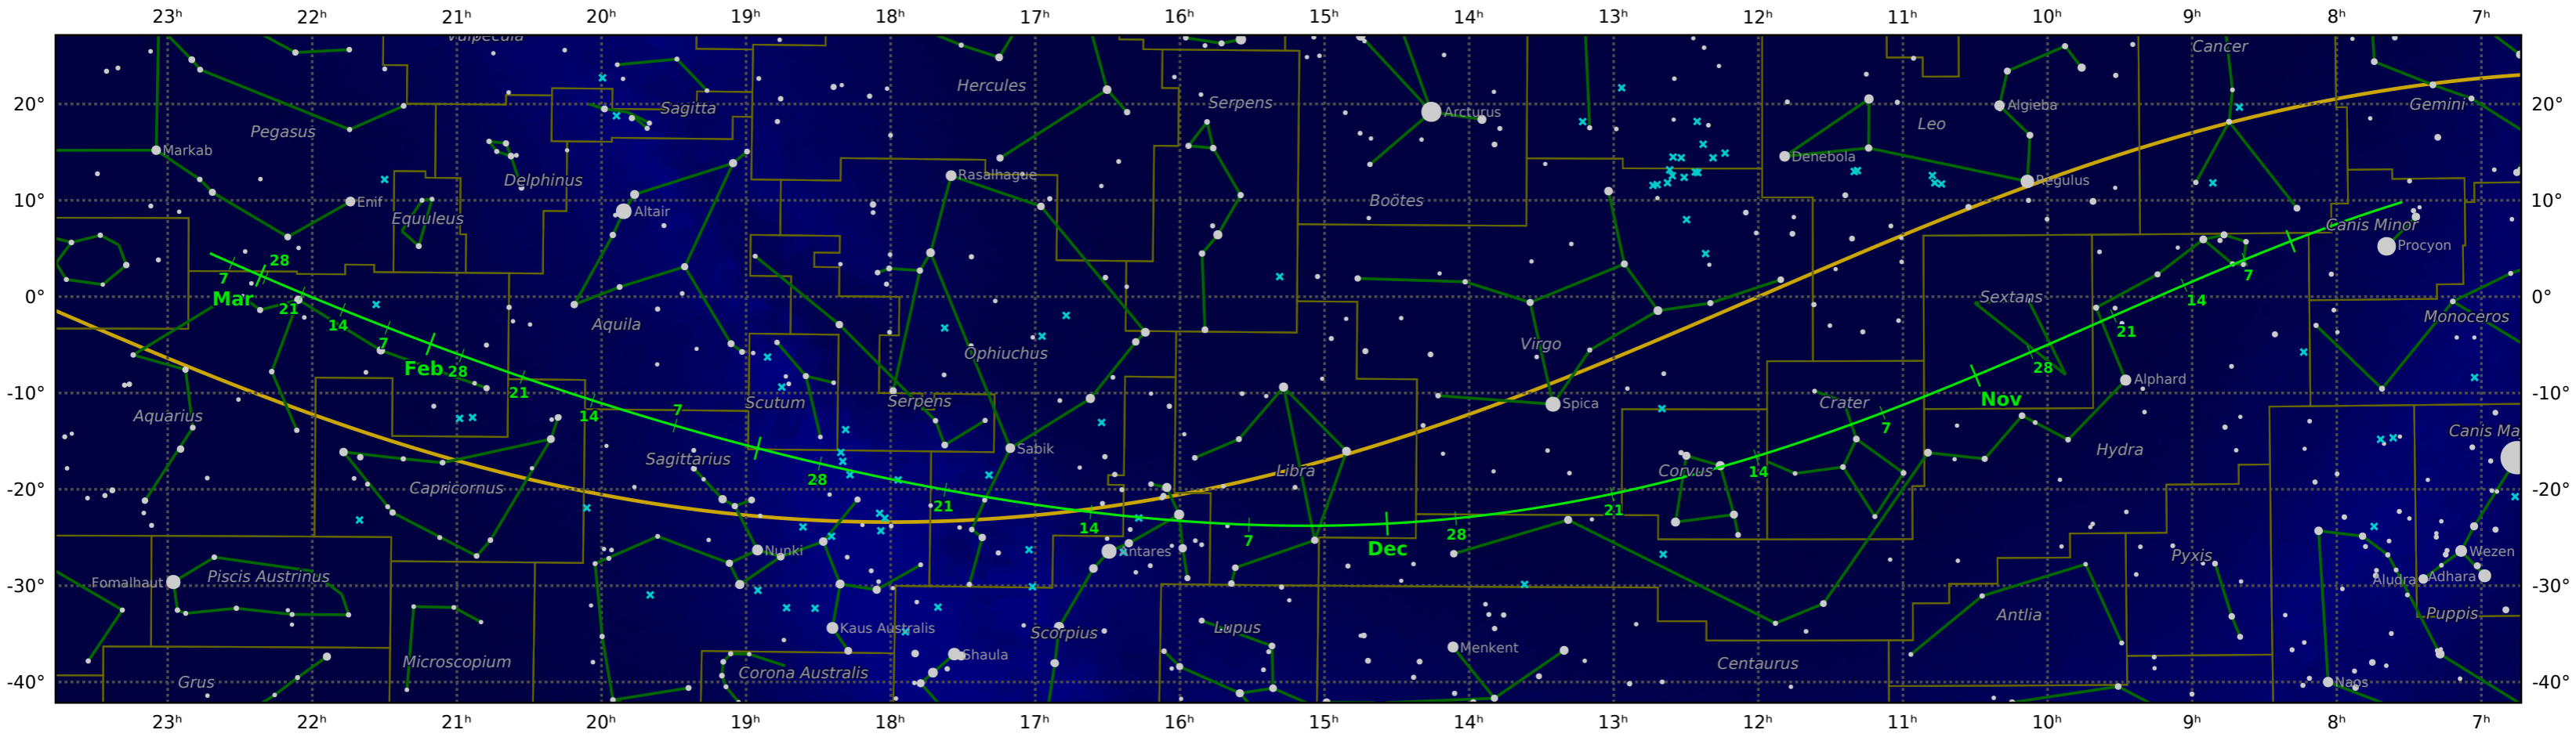

# The path of C/2020 S3 (Erasmus) starting on 13 Sep 2020

© Dominic Ford 2011–2021. Downloaded from <https://in-the-sky.org>

— Ecliptic Plane