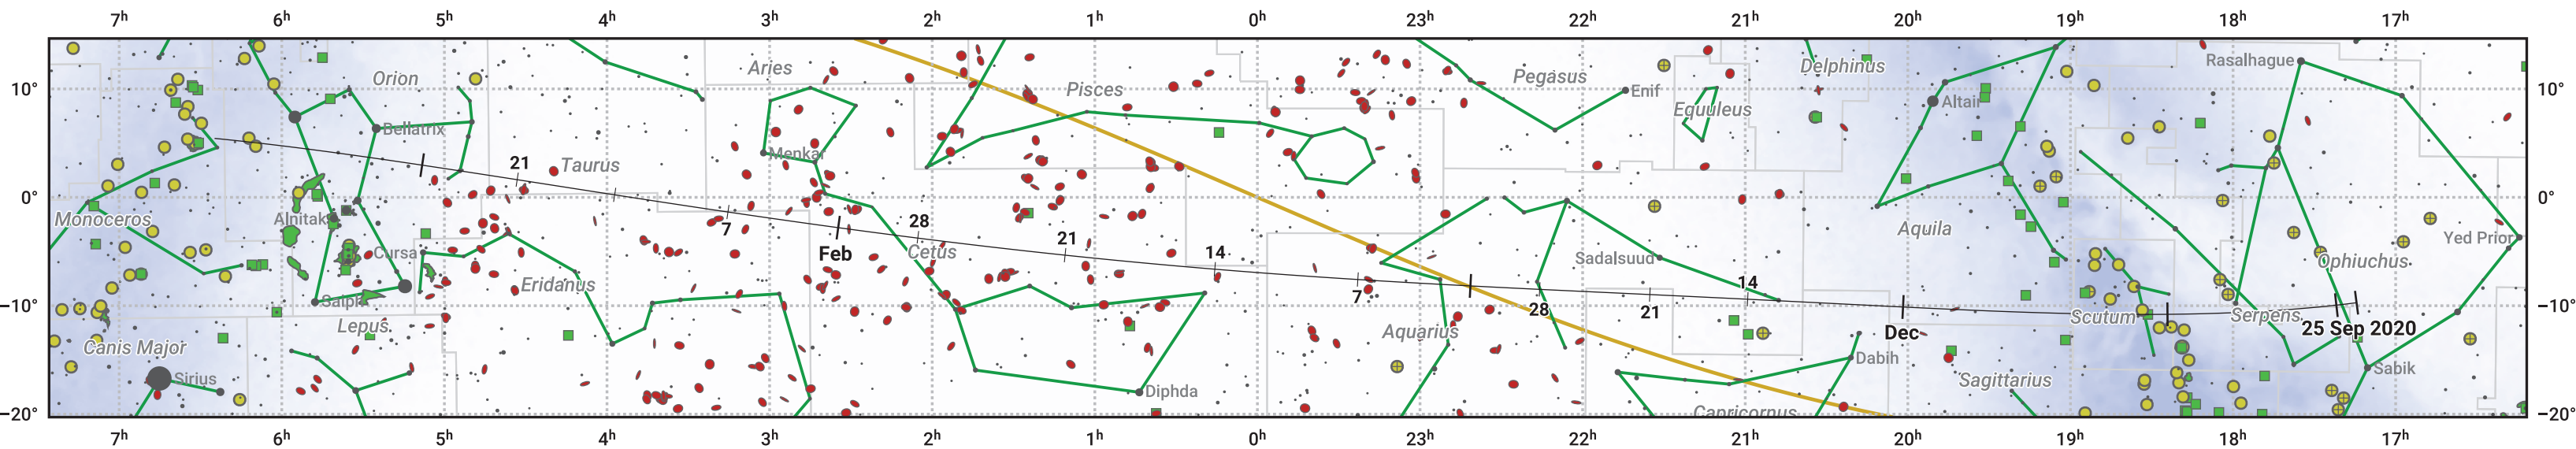

The path of 141P/Machholz starting on 25 Sep 2020

© Dominic Ford 2011–2024. Date markers placed at midnight UTC. Downloaded from <https://in-the-sky.org>

Magnitude scale: -6.0 -5.0 -4.0 -3.0 -2.0 -1.0 0.0 -1.0 -2.0

— Ecliptic Plane

- Galaxy
- Bright nebula
- Open cluster
- ⊕ Globular cluster

Date	Mag
2020 Oct 9	15.2
2020 Oct 22	14.1
2020 Nov 1	13.1
2020 Nov 2	13.0
2020 Nov 12	12.0
2020 Nov 22	11.0
2020 Dec 4	9.9
2021 Jan 1	9.2
2021 Jan 27	11.0
2021 Feb 6	12.1
2021 Feb 15	13.1
2021 Feb 24	14.1
2021 Mar 1	14.7
2021 Mar 6	15.2
2021 Mar 16	16.2