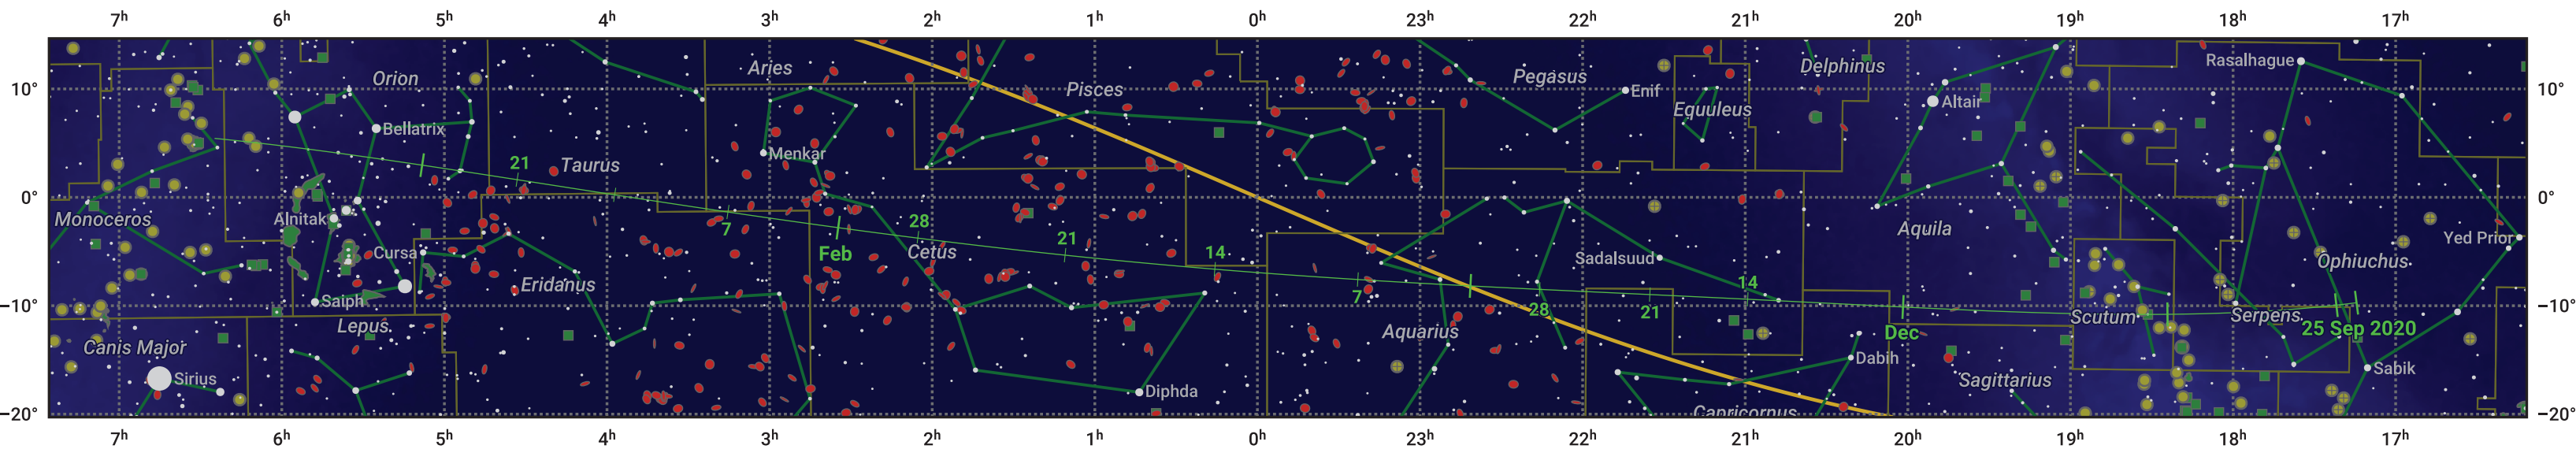

The path of 141P/Machholz starting on 25 Sep 2020

© Dominic Ford 2011–2024. Date markers placed at midnight UTC. Downloaded from <https://in-the-sky.org>

Magnitude scale: -6.0 -5.0 -4.0 -3.0 -2.0 -1.0 -2.0

Ecliptic Plane

Galaxy Bright nebula Open cluster + Globular cluster

Date	Mag
2020 Oct 9	15.2
2020 Oct 22	14.1
2020 Nov 1	13.1
2020 Nov 2	13.0
2020 Nov 12	12.0
2020 Nov 22	11.0
2020 Dec 4	9.9
2021 Jan 1	9.2
2021 Jan 27	11.0
2021 Feb 6	12.1
2021 Feb 15	13.1
2021 Feb 24	14.1
2021 Mar 1	14.7
2021 Mar 6	15.2
2021 Mar 16	16.2