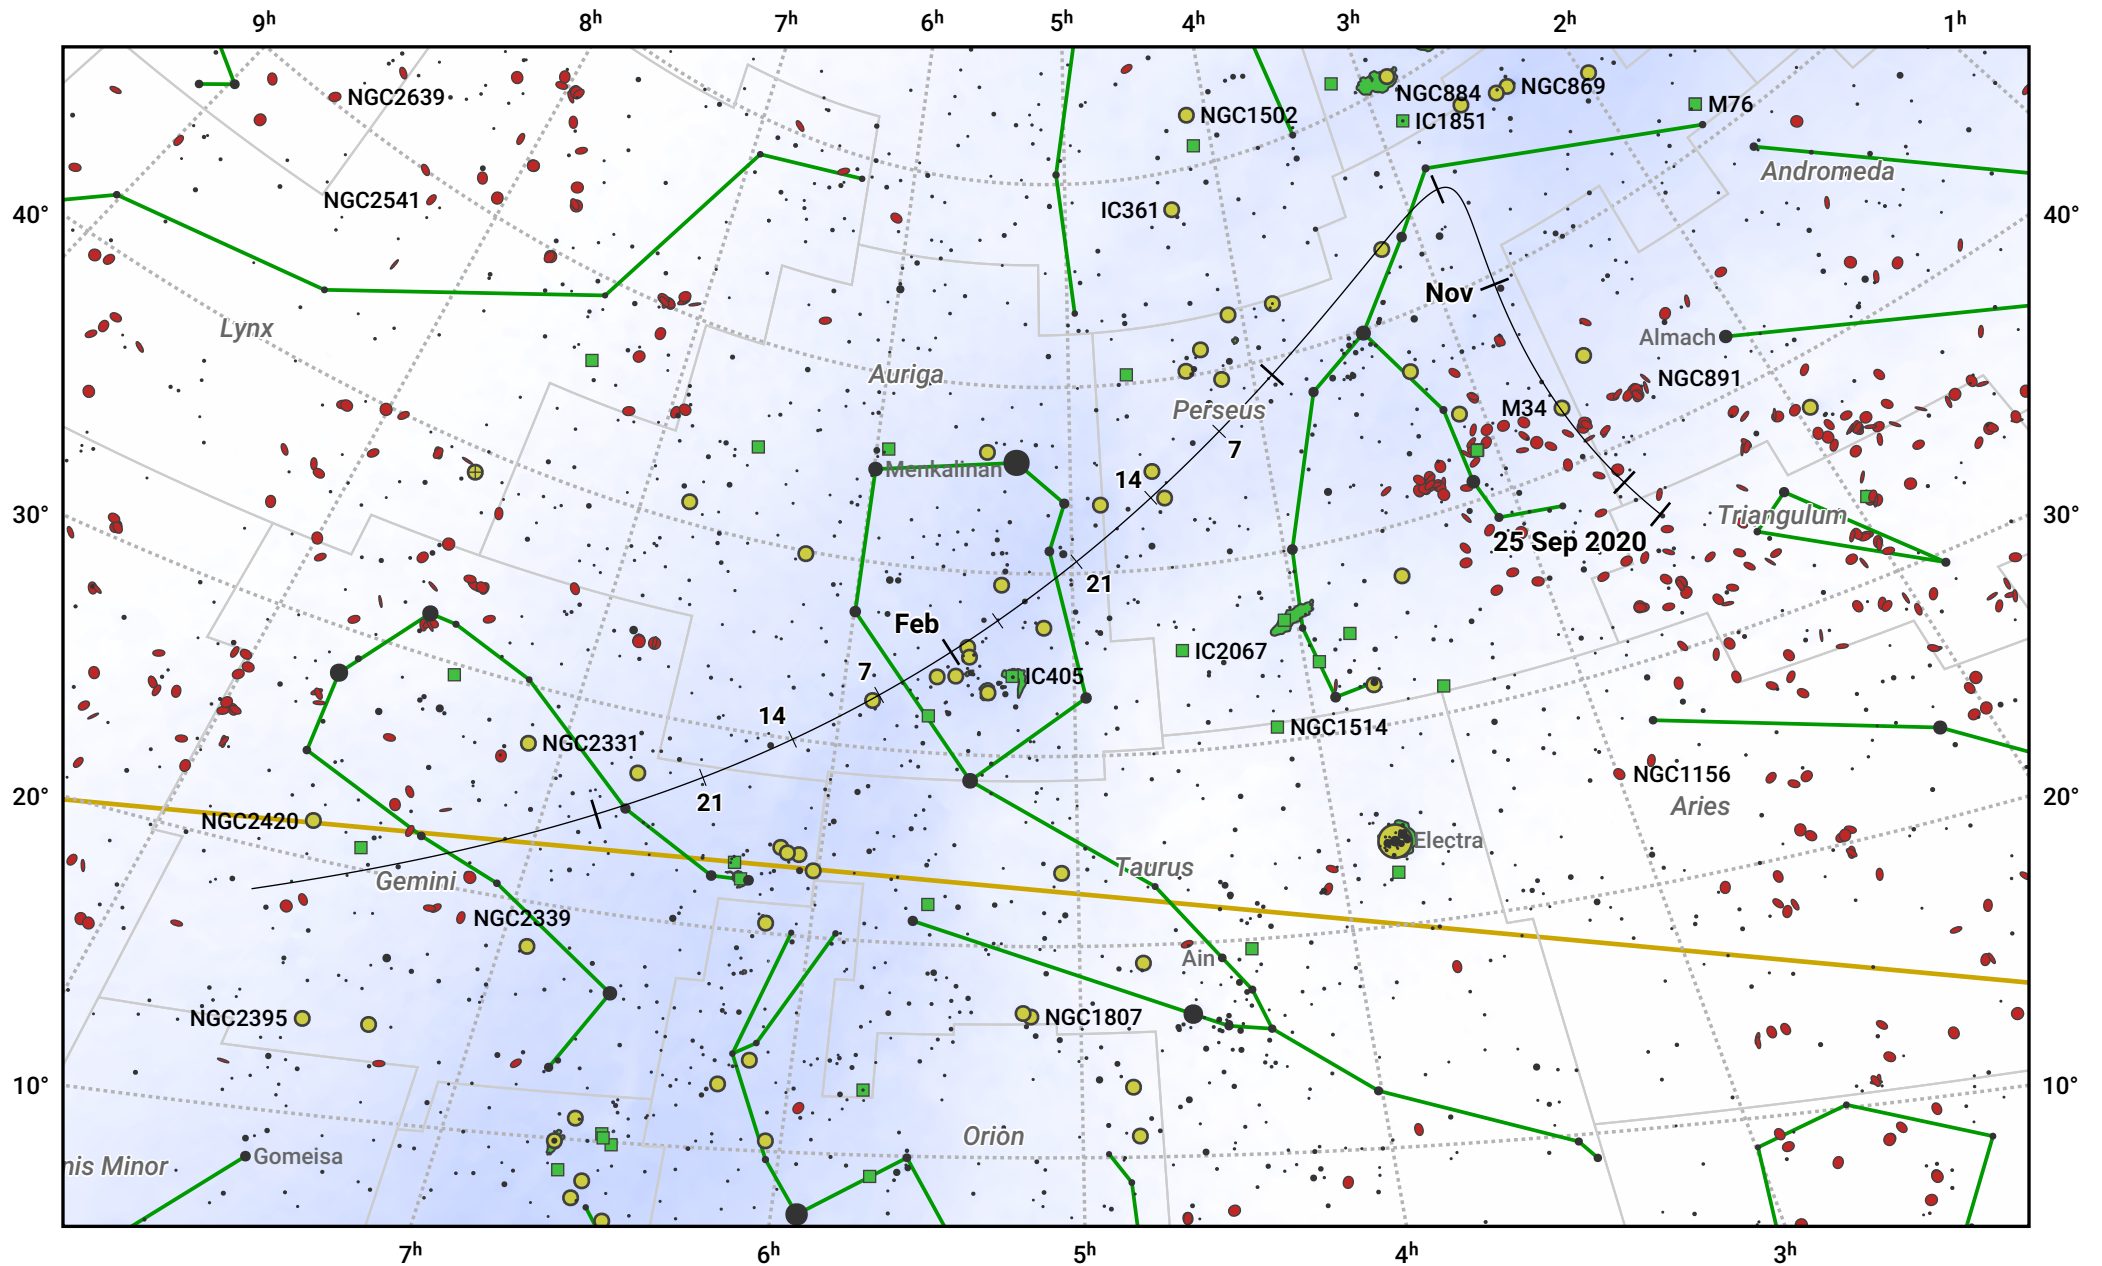

The path of 398P/Boattini starting on 25 Sep 2020

© Dominic Ford 2011–2024. Date markers placed at midnight UTC. Downloaded from <https://in-the-sky.org>

Magnitude scale: 7.0 6.0 5.0 4.0 3.0 2.0 1.0 0.0

— Ecliptic Plane

Galaxy Bright nebula Open cluster Globular cluster

Date	Mag
2020 Oct 12	14.6
2020 Oct 30	13.6
2020 Nov 1	13.5
2020 Nov 22	12.6
2021 Jan 1	12.0
2021 Feb 16	13.6
2021 Mar 1	14.4
2021 Mar 6	14.7
2021 Mar 23	15.7