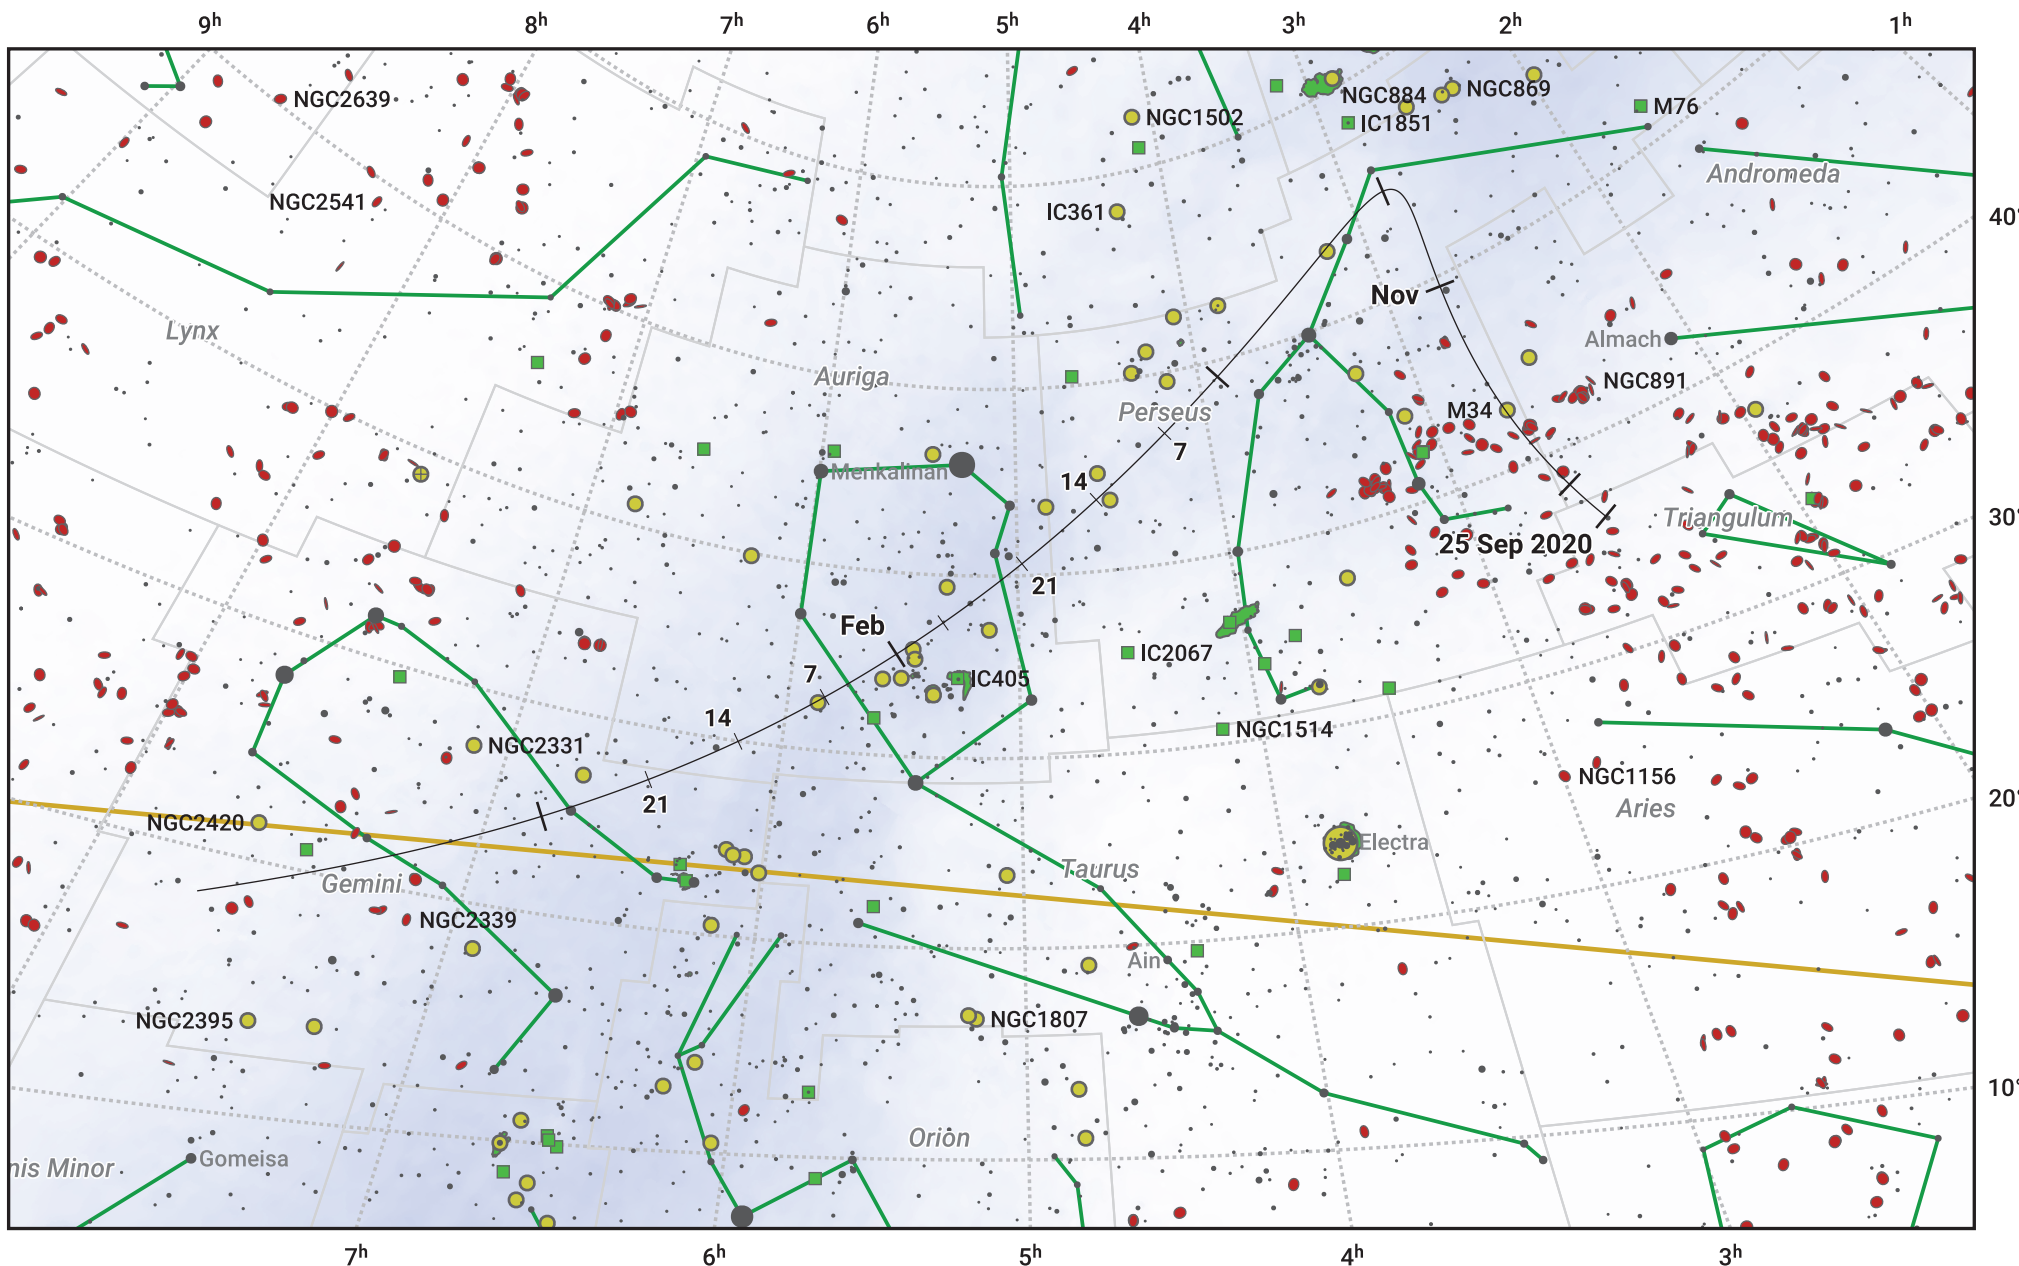

# The path of 398P/Boattini starting on 25 Sep 2020

© Dominic Ford 2011–2024. Date markers placed at midnight UTC. Downloaded from <https://in-the-sky.org>

Magnitude scale: ● 7.0 ● 6.0 ● 5.0 ● 4.0 ● 3.0 ● 2.0 ● 1.0 ● 0.0

— Ecliptic Plane

● Galaxy    ■ Bright nebula    ● Open cluster    ⊕ Globular cluster

Date	Mag
2020 Oct 12	14.6
2020 Oct 30	13.6
2020 Nov 1	13.5
2020 Nov 22	12.6
2021 Jan 1	12.0
2021 Feb 16	13.6
2021 Mar 1	14.4
2021 Mar 6	14.7
2021 Mar 23	15.7