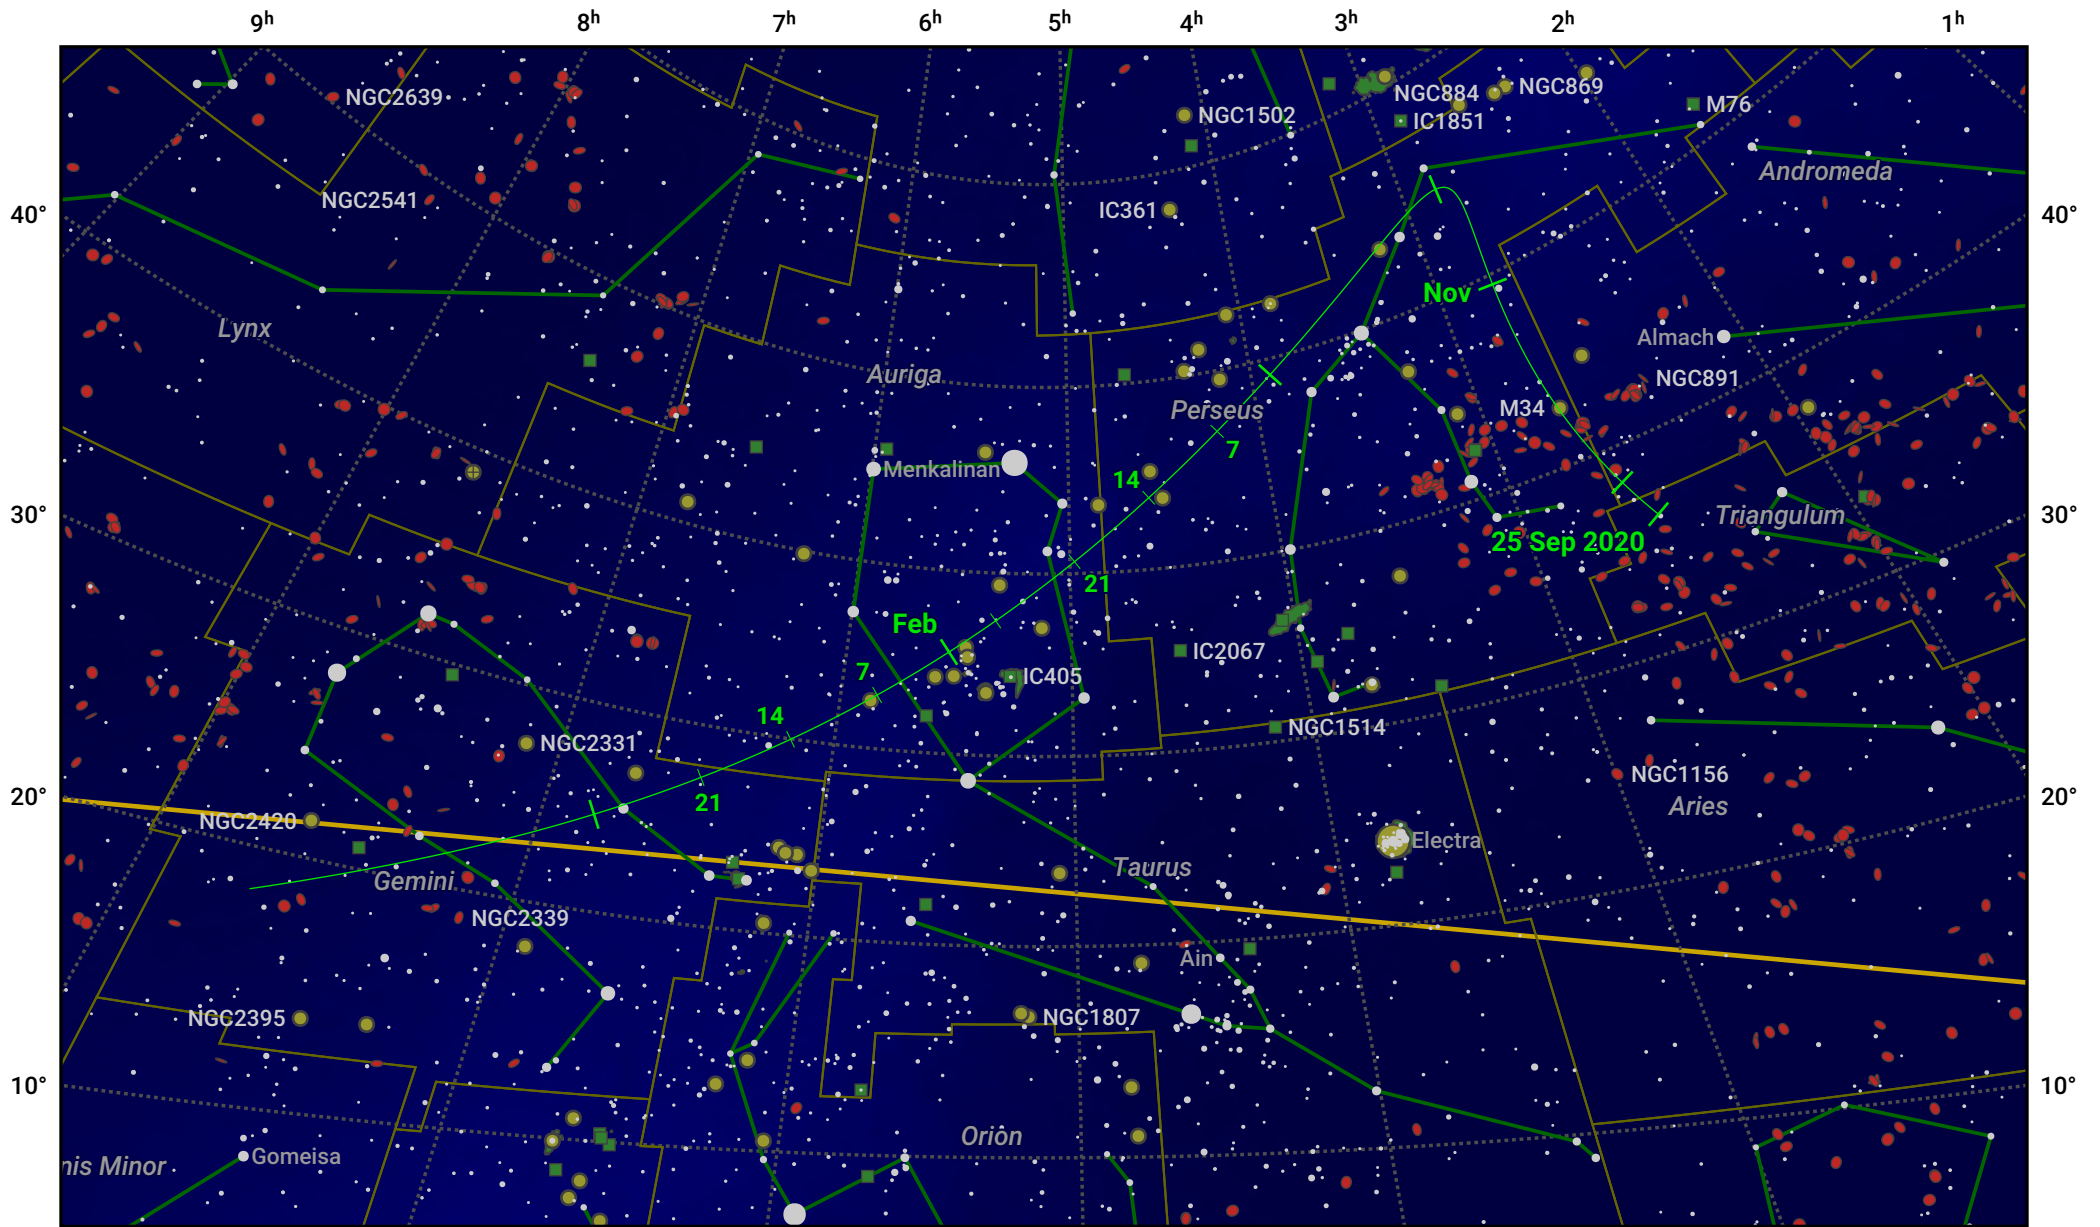

The path of 398P/Boattini starting on 25 Sep 2020

© Dominic Ford 2011–2024. Date markers placed at midnight UTC. Downloaded from <https://in-the-sky.org>

Magnitude scale: ● 7.0 ● 6.0 ● 5.0 ● 4.0 ● 3.0 ● 2.0 ● 1.0 ● 0.0

— Ecliptic Plane

● Galaxy ■ Bright nebula ● Open cluster ● Globular cluster

Date	Mag
2020 Oct 12	14.6
2020 Oct 30	13.6
2020 Nov 1	13.5
2020 Nov 22	12.6
2021 Jan 1	12.0
2021 Feb 16	13.6
2021 Mar 1	14.4
2021 Mar 6	14.7
2021 Mar 23	15.7