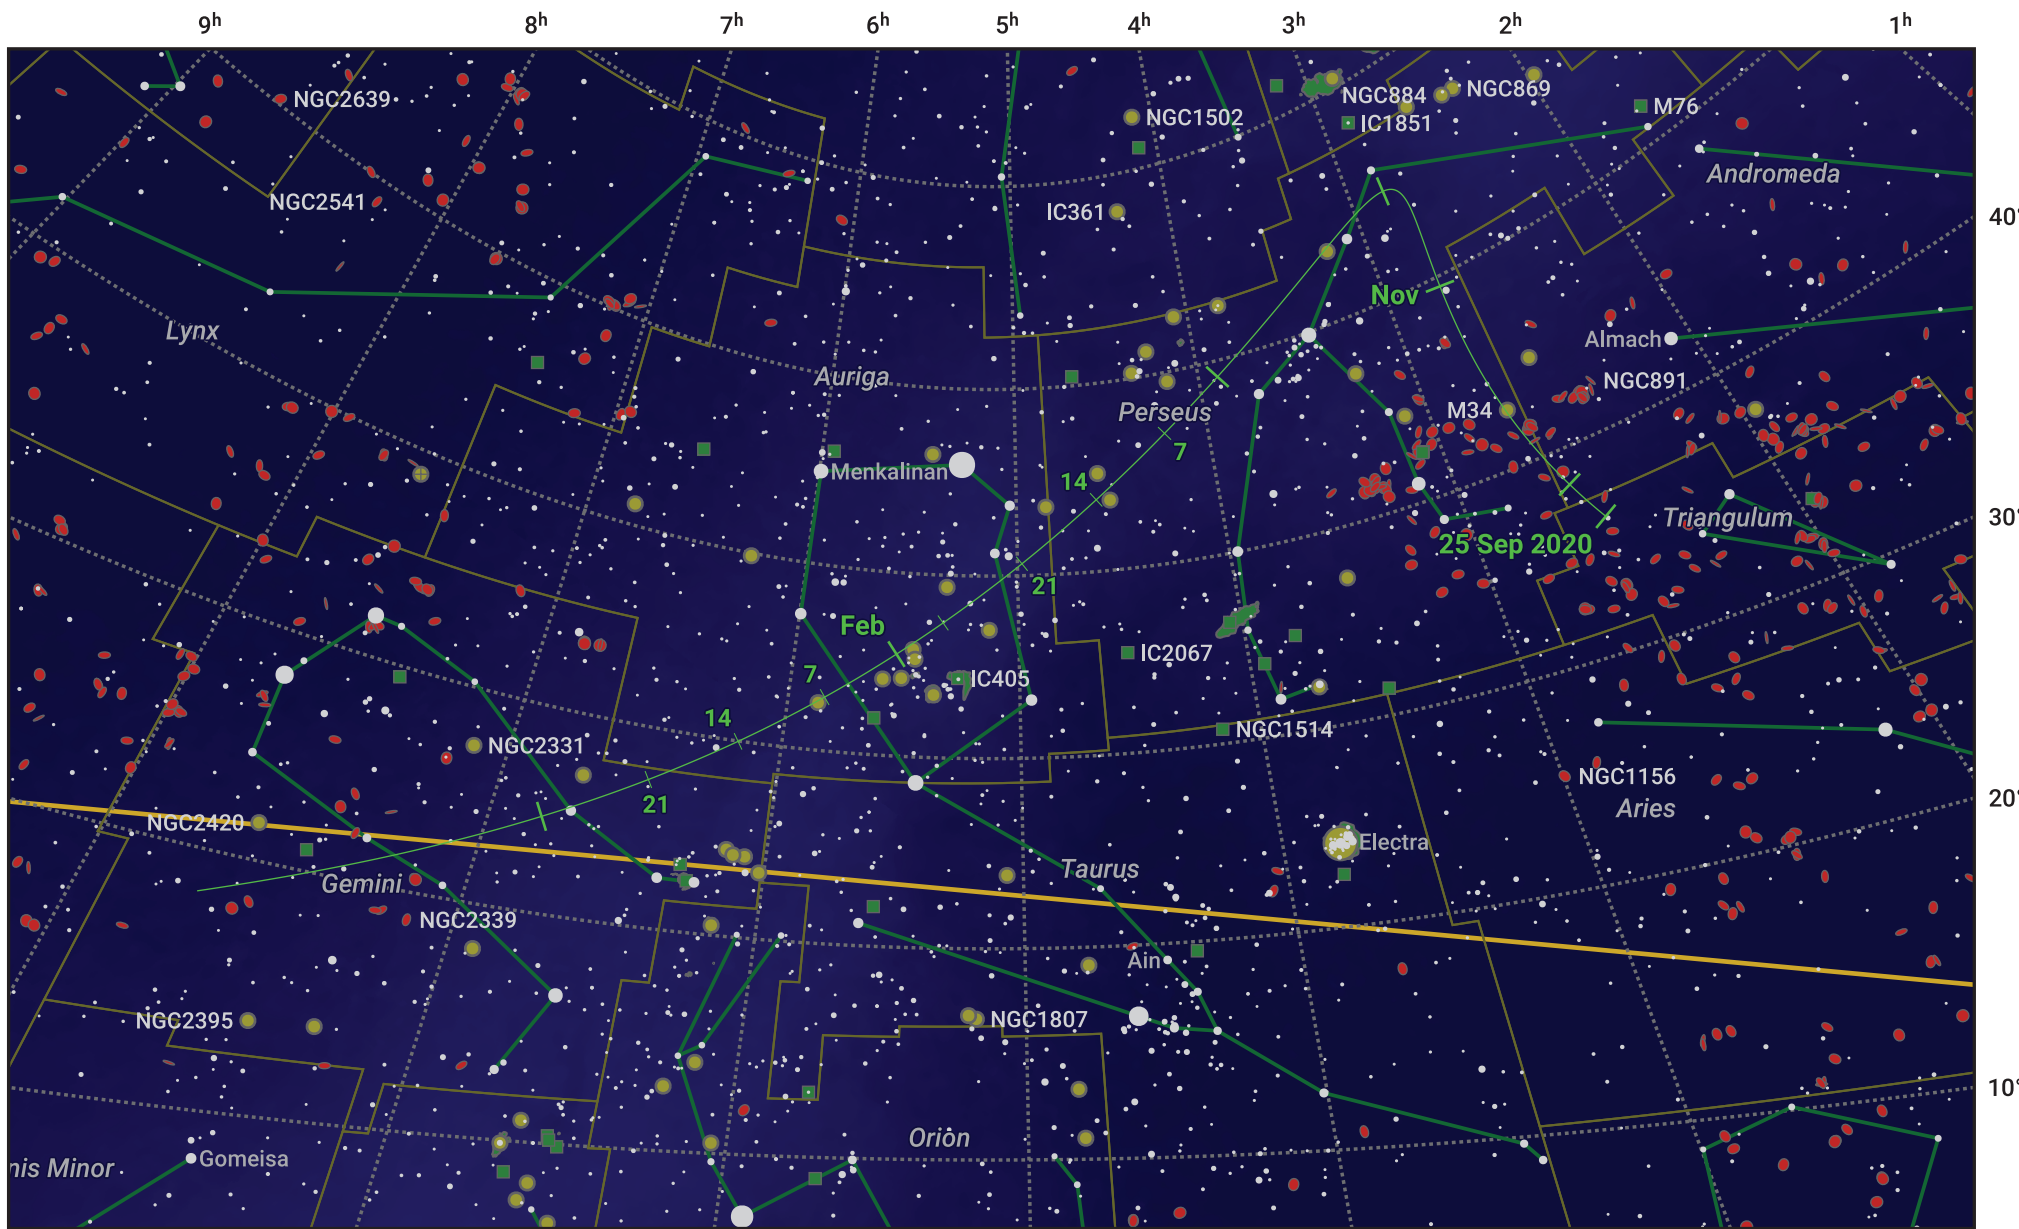

# The path of 398P/Boattini starting on 25 Sep 2020

© Dominic Ford 2011–2024. Date markers placed at midnight UTC. Downloaded from <https://in-the-sky.org>

Magnitude scale:  7.0  6.0  5.0  4.0  3.0  2.0  1.0  0.0

Ecliptic Plane

Galaxy  Bright nebula  Open cluster  Globular cluster

Date	Mag
2020 Oct 12	14.6
2020 Oct 30	13.6
2020 Nov 1	13.5
2020 Nov 22	12.6
2021 Jan 1	12.0
2021 Feb 16	13.6
2021 Mar 1	14.4
2021 Mar 6	14.7
2021 Mar 23	15.7