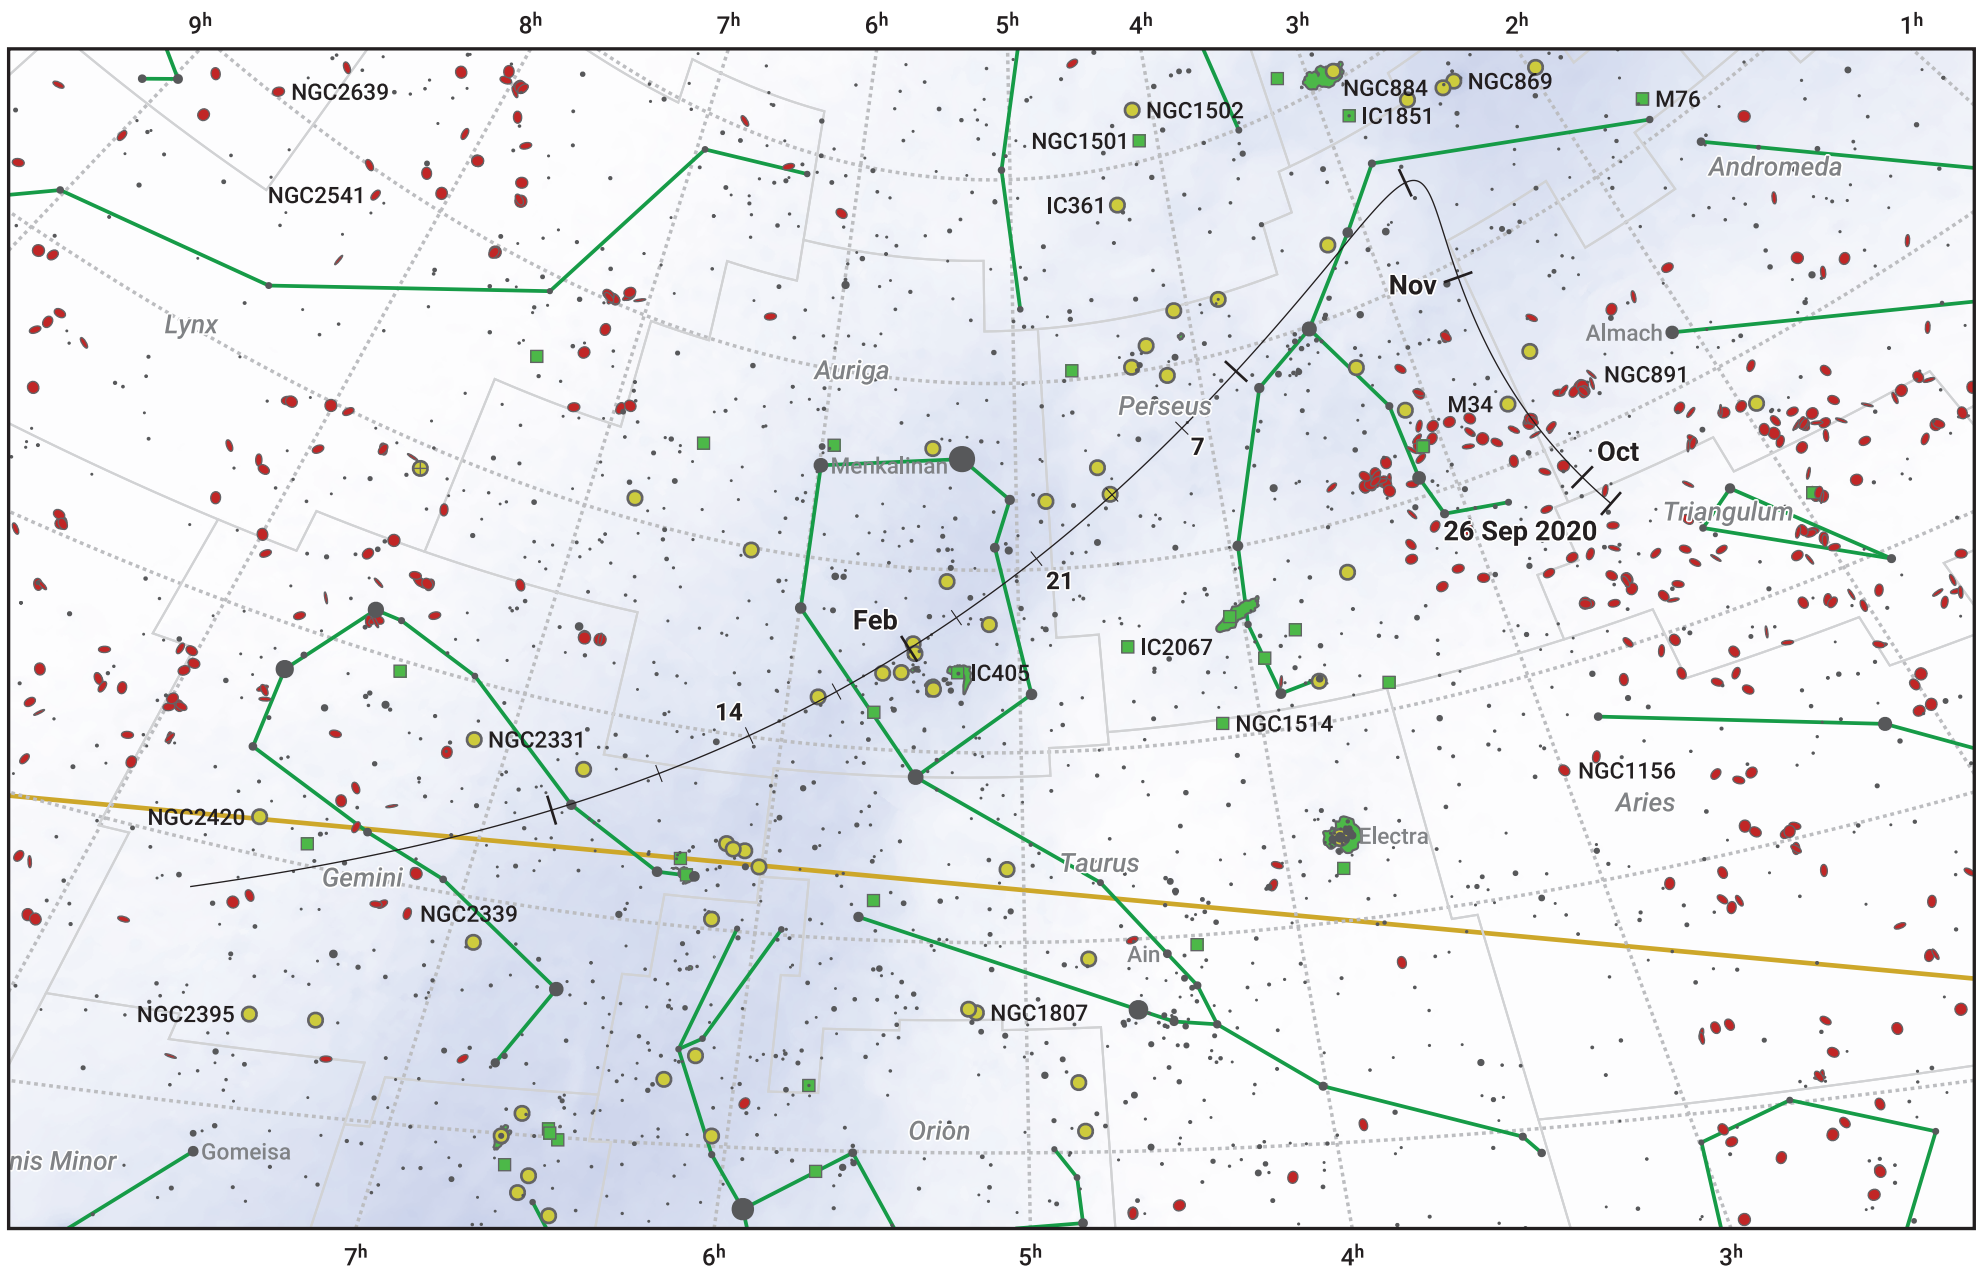

The path of 398P/Boattini starting on 26 Sep 2020

© Dominic Ford 2011–2024. Date markers placed at midnight UTC. Downloaded from <https://in-the-sky.org>

Magnitude scale: ● 7.0 ● 6.0 ● 5.0 ● 4.0 ● 3.0 ● 2.0 ● 1.0 ● 0.0

— Ecliptic Plane

● Galaxy ■ Bright nebula ● Open cluster ⊕ Globular cluster

| Date | Mag |
|-------------|------|
| 2020 Oct 13 | 14.6 |
| 2020 Oct 31 | 13.6 |
| 2020 Nov 1 | 13.5 |
| 2020 Nov 23 | 12.6 |
| 2021 Jan 1 | 12.0 |
| 2021 Feb 15 | 13.6 |
| 2021 Mar 1 | 14.4 |
| 2021 Mar 5 | 14.6 |
| 2021 Mar 22 | 15.7 |