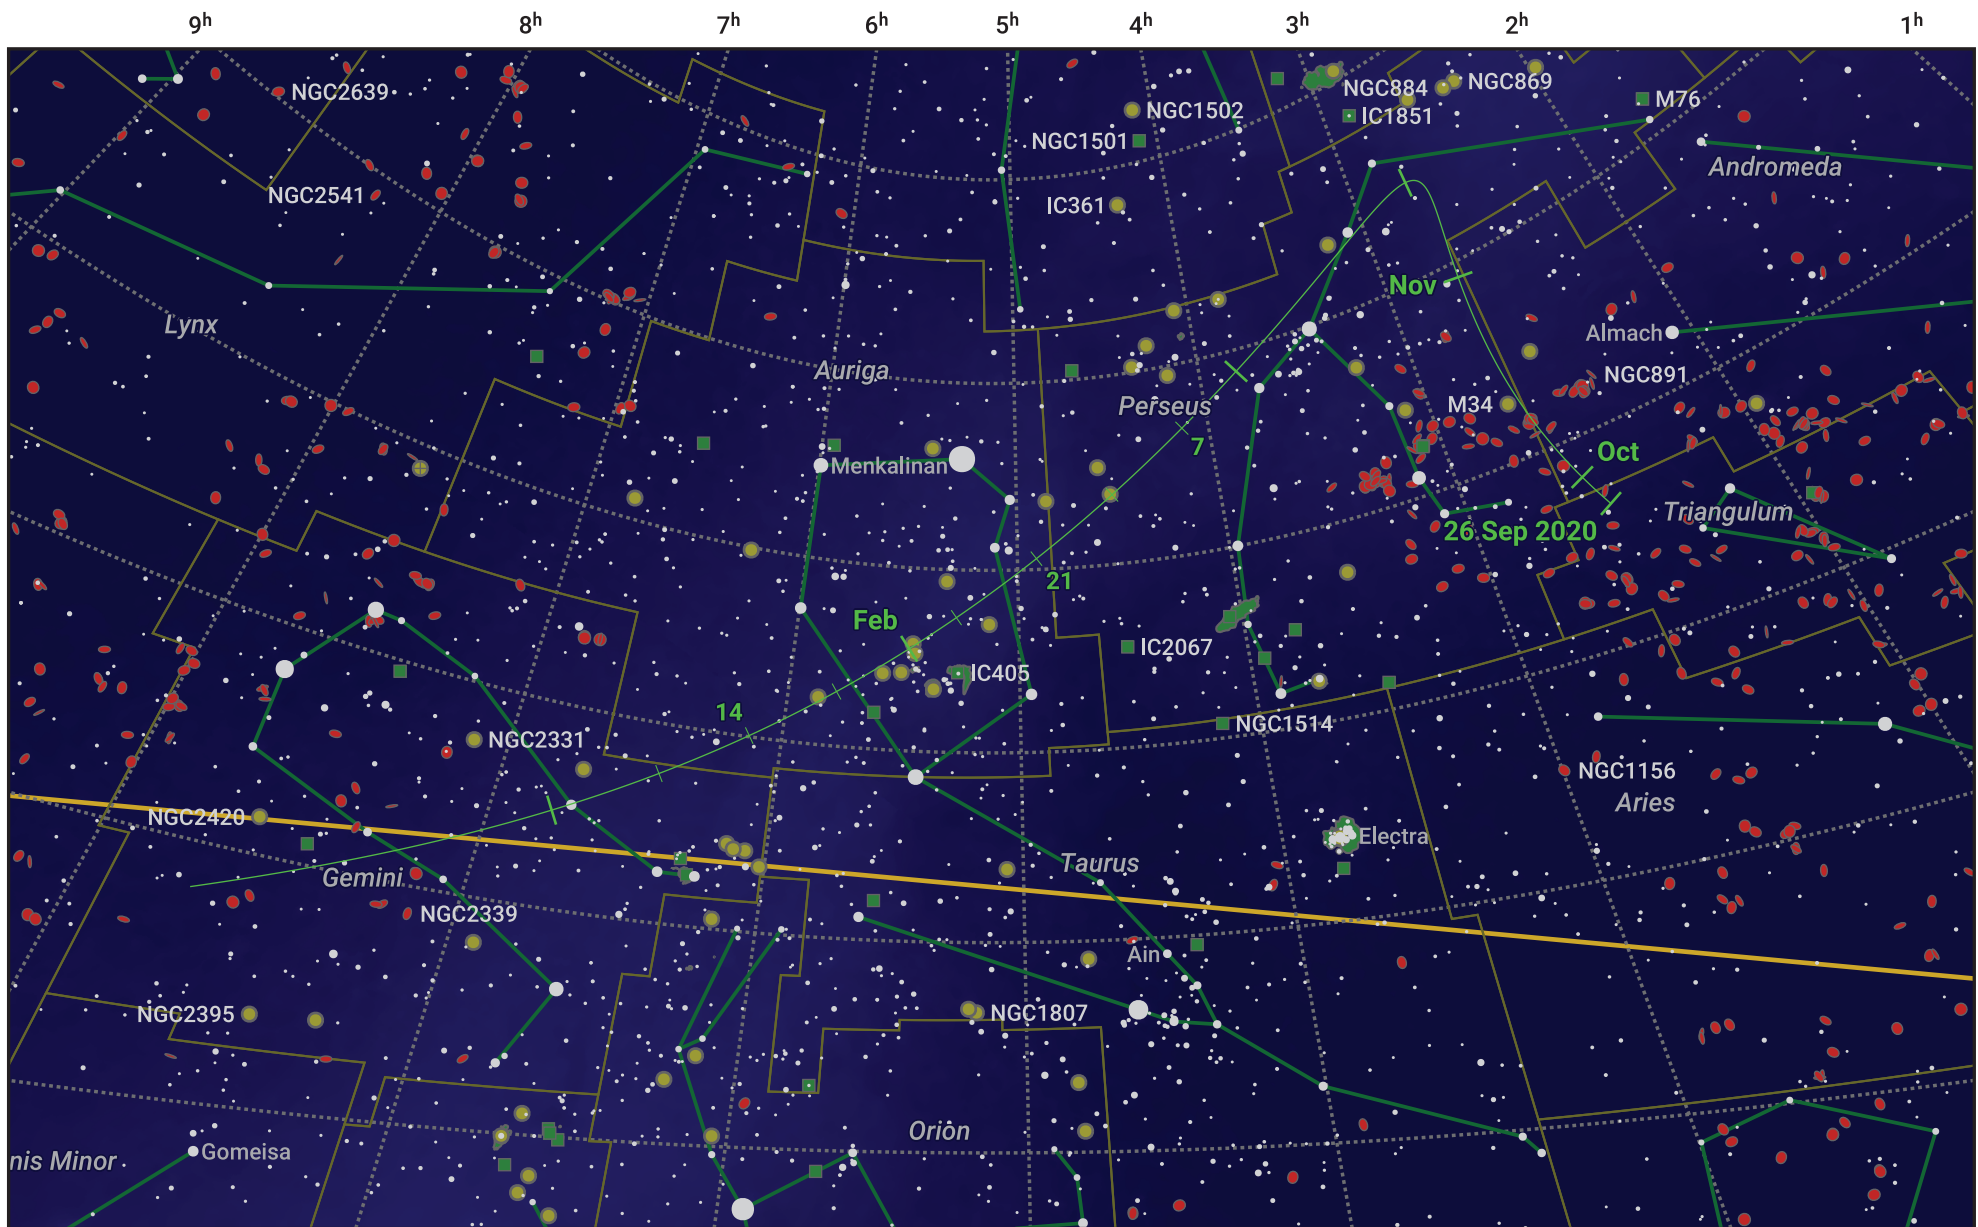

The path of 398P/Boattini starting on 26 Sep 2020

© Dominic Ford 2011–2024. Date markers placed at midnight UTC. Downloaded from <https://in-the-sky.org>

Magnitude scale: 7.0 6.0 5.0 4.0 3.0 2.0 1.0 0.0

Ecliptic Plane

Galaxy Bright nebula Open cluster Globular cluster

Date	Mag
2020 Oct 13	14.6
2020 Oct 31	13.6
2020 Nov 1	13.5
2020 Nov 23	12.6
2021 Jan 1	12.0
2021 Feb 15	13.6
2021 Mar 1	14.4
2021 Mar 5	14.6
2021 Mar 22	15.7