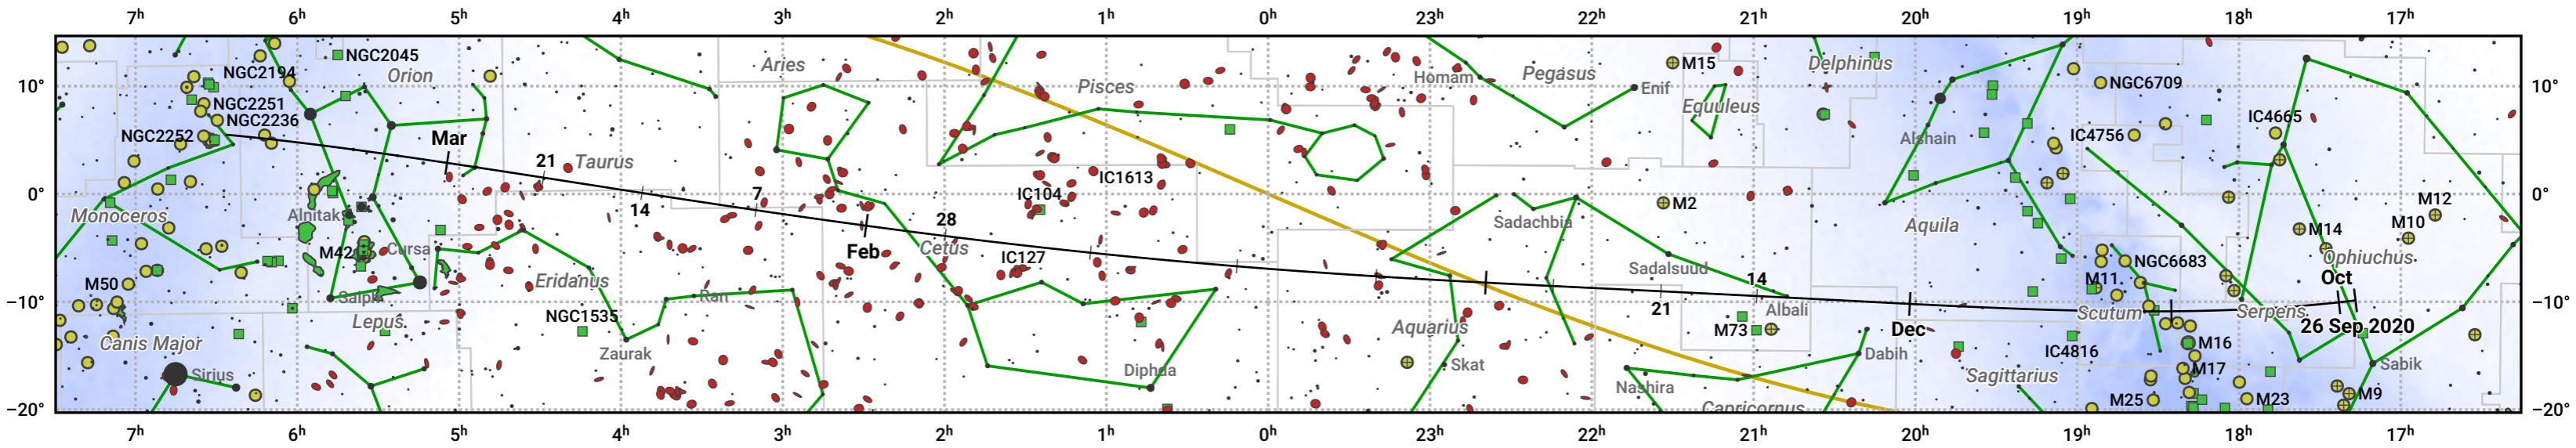

The path of 141P/Machholz starting on 26 Sep 2020

© Dominic Ford 2011–2024. Date markers placed at midnight UTC. Downloaded from <https://in-the-sky.org>

Magnitude scale: ● -6.0 ● -5.0 ● -4.0 ● -3.0 ● -2.0 ● -1.0 ● -0.0 ● -1.0 ● -2.0

— Ecliptic Plane

- ◡ Galaxy
- Bright nebula
- Open cluster
- Globular cluster

Date	Mag
2020 Oct 10	15.2
2020 Oct 22	14.2
2020 Nov 1	13.2
2020 Nov 2	13.1
2020 Nov 12	12.1
2020 Nov 22	11.1
2020 Dec 4	10.1
2021 Jan 1	9.2
2021 Jan 29	11.1
2021 Feb 8	12.2
2021 Feb 17	13.2
2021 Feb 26	14.3
2021 Mar 1	14.6
2021 Mar 8	15.3
2021 Mar 18	16.4