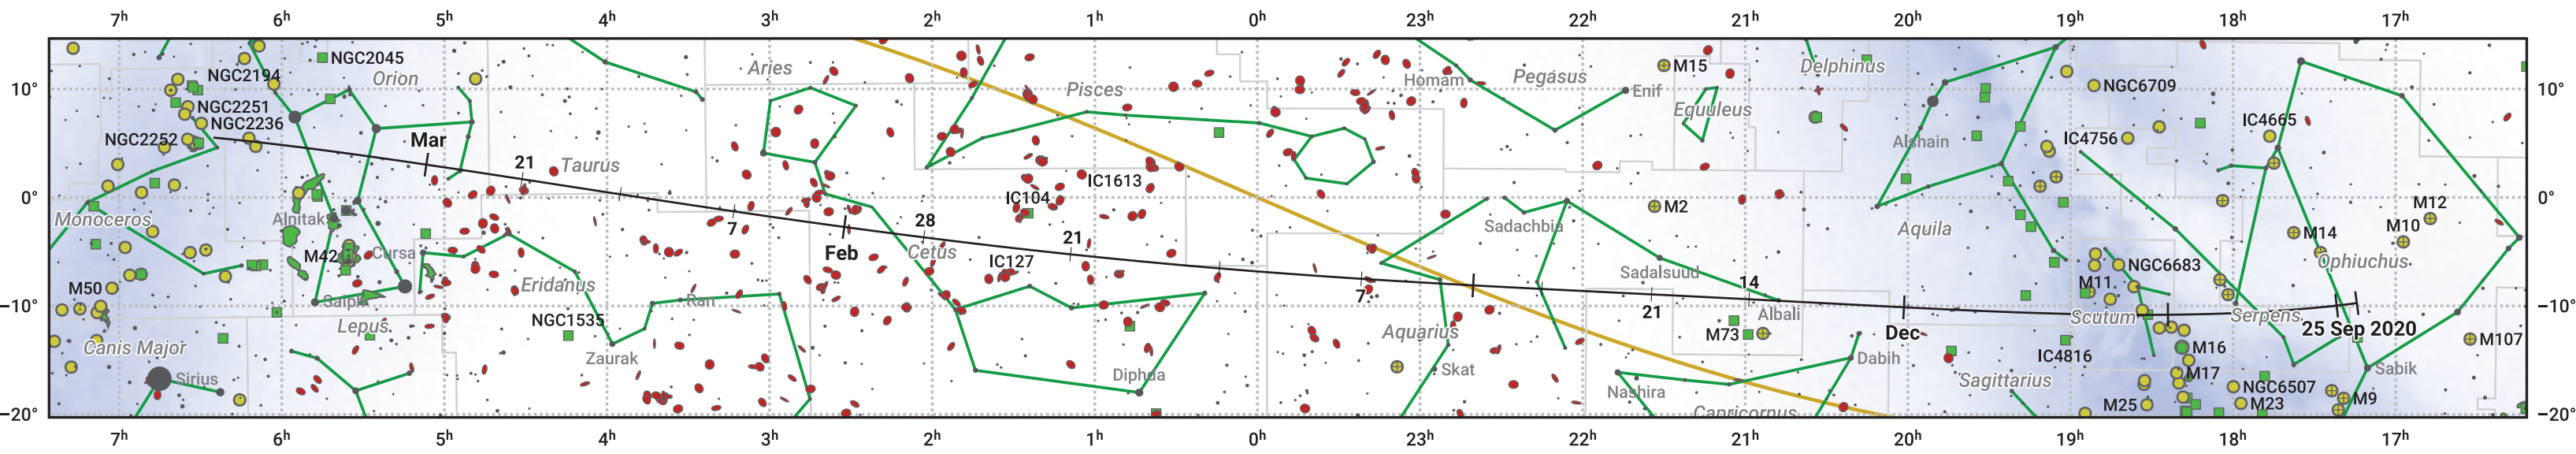

The path of 141P/Machholz starting on 25 Sep 2020

© Dominic Ford 2011–2024. Date markers placed at midnight UTC. Downloaded from <https://in-the-sky.org>

Magnitude scale: -6.0 -5.0 -4.0 -3.0 -2.0 -1.0 -2.0

Ecliptic Plane

Galaxy Bright nebula Open cluster + Globular cluster

Date	Mag
2020 Oct 9	15.2
2020 Oct 22	14.1
2020 Nov 1	13.1
2020 Nov 2	13.0
2020 Nov 12	12.0
2020 Nov 22	11.0
2020 Dec 4	10.0
2021 Jan 1	9.2
2021 Jan 28	11.1
2021 Feb 7	12.1
2021 Feb 16	13.2
2021 Feb 25	14.2
2021 Mar 1	14.7
2021 Mar 7	15.3
2021 Mar 17	16.3