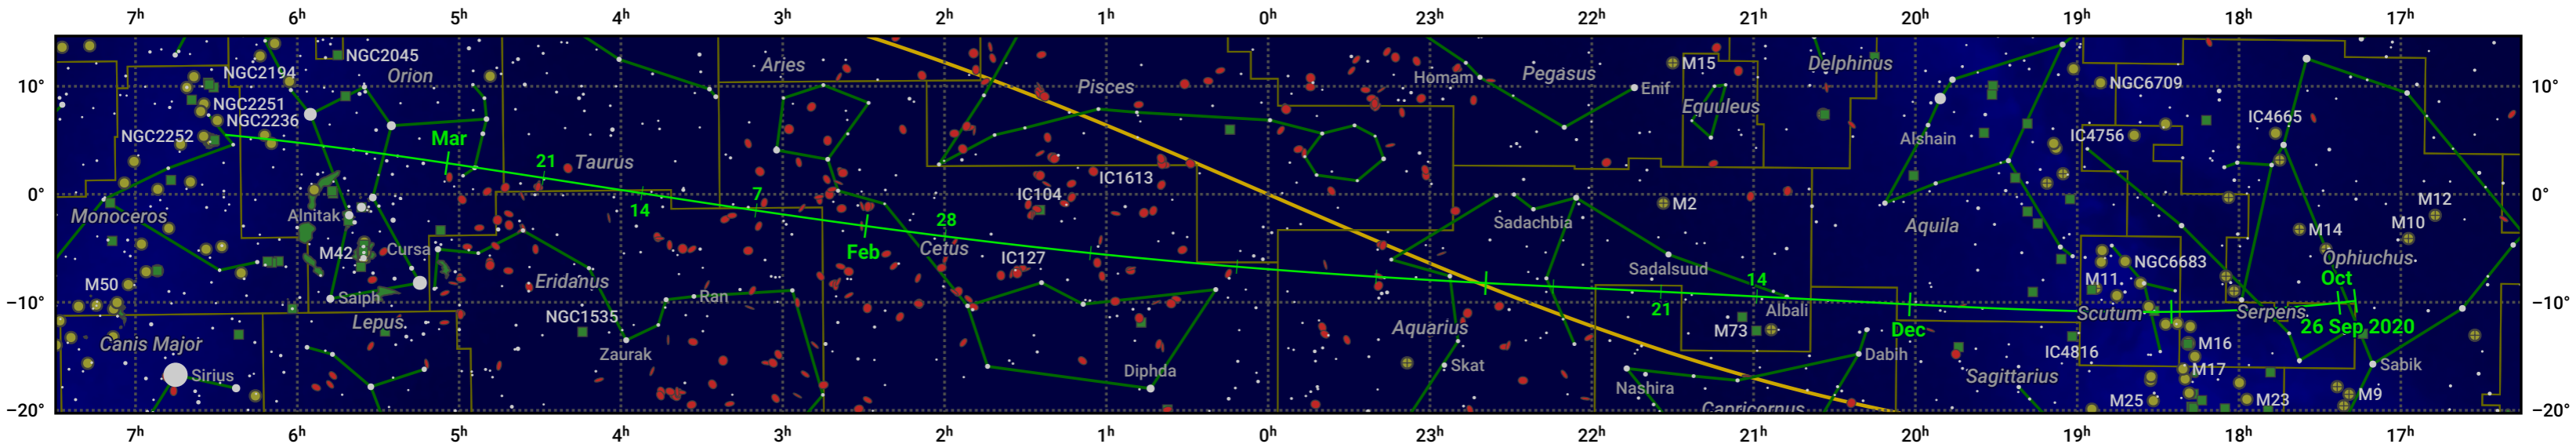

The path of 141P/Machholz starting on 26 Sep 2020

© Dominic Ford 2011–2024. Date markers placed at midnight UTC. Downloaded from <https://in-the-sky.org>

Magnitude scale: 6.0 5.0 4.0 3.0 2.0 1.0 0.0 -1.0 -2.0

— Ecliptic Plane

Galaxy Bright nebula Open cluster Globular cluster

Date	Mag
2020 Oct 10	15.2
2020 Oct 22	14.2
2020 Nov 1	13.2
2020 Nov 2	13.1
2020 Nov 12	12.1
2020 Nov 22	11.1
2020 Dec 4	10.1
2021 Jan 1	9.2
2021 Jan 29	11.1
2021 Feb 8	12.2
2021 Feb 17	13.2
2021 Feb 26	14.3
2021 Mar 1	14.6
2021 Mar 8	15.3
2021 Mar 18	16.4