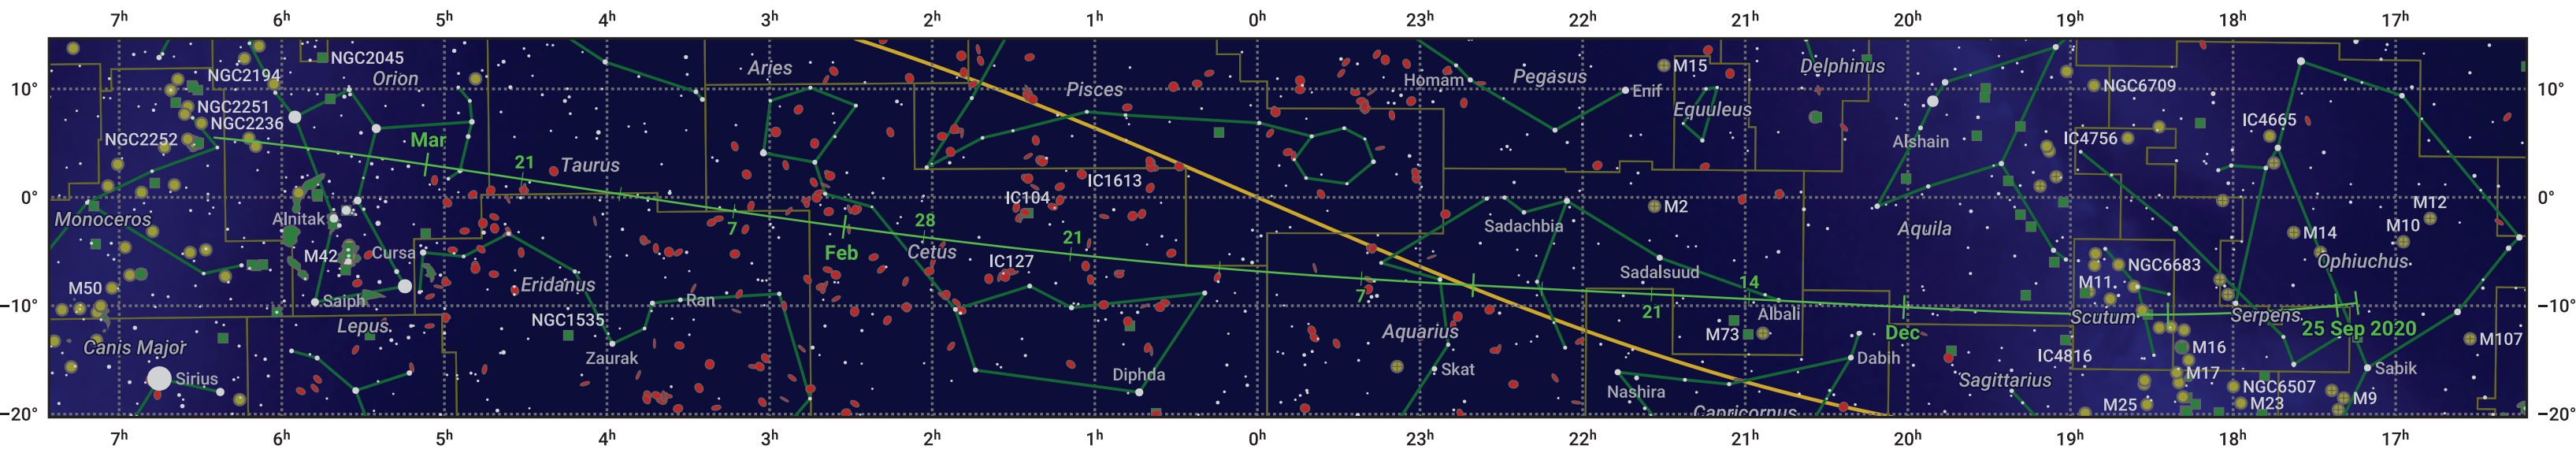

# The path of 141P/Machholz starting on 25 Sep 2020

© Dominic Ford 2011–2024. Date markers placed at midnight UTC. Downloaded from <https://in-the-sky.org>

Magnitude scale:  $\bullet$  -6.0  $\bullet$  -5.0  $\bullet$  -4.0  $\bullet$  -3.0  $\bullet$  -2.0  $\bullet$  -1.0  $\bullet$  0.0  $\bullet$  -1.0  $\bullet$  -2.0

— Ecliptic Plane

- Galaxy
- Bright nebula
- Open cluster
- Globular cluster

Date	Mag
2020 Oct 9	15.2
2020 Oct 22	14.1
2020 Nov 1	13.1
2020 Nov 2	13.0
2020 Nov 12	12.0
2020 Nov 22	11.0
2020 Dec 4	10.0
2021 Jan 1	9.2
2021 Jan 28	11.1
2021 Feb 7	12.1
2021 Feb 16	13.2
2021 Feb 25	14.2
2021 Mar 1	14.7
2021 Mar 7	15.3
2021 Mar 17	16.3