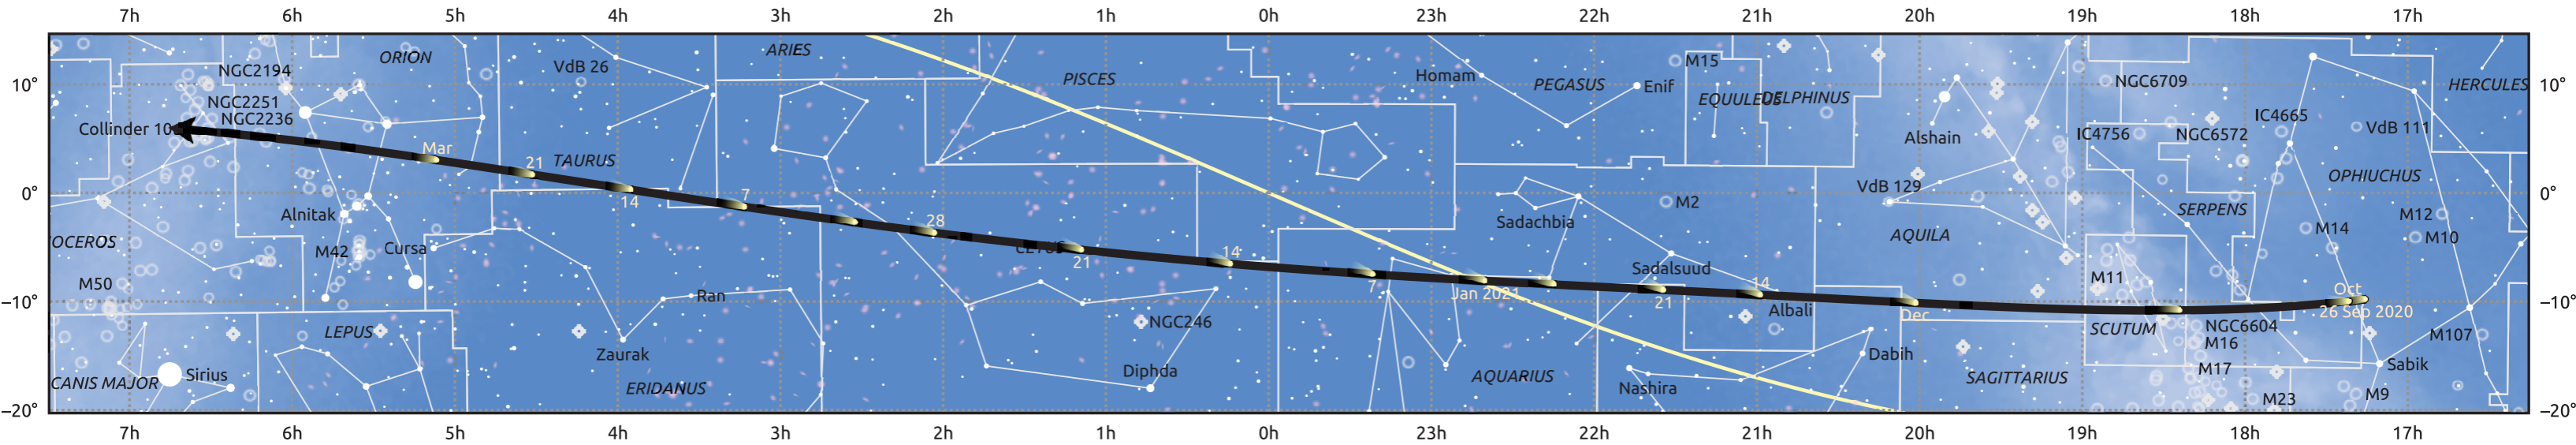

# The path of 141P/Machholz starting on 26 Sep 2020

© Dominic Ford 2011–2025. Date markers placed at midnight UTC. Downloaded from <https://in-the-sky.org>

Magnitude scale:  -6.0    -5.0    -4.0    -3.0    -2.0    -1.0    -0.0    -1.0    -2.0

— Ecliptic Plane

Galaxy   
  Bright nebula   
  Open cluster   
  Globular cluster   
  Planetary nebula

Date	Mag
2020 Oct 10	15.2
2020 Oct 22	14.1
2020 Nov 1	13.1
2020 Nov 2	13.0
2020 Nov 12	12.0
2020 Nov 22	11.0
2020 Dec 4	10.0
2021 Jan 1	9.2
2021 Jan 28	11.1
2021 Feb 7	12.1
2021 Feb 16	13.2
2021 Feb 25	14.2
2021 Mar 1	14.7
2021 Mar 7	15.3
2021 Mar 17	16.3