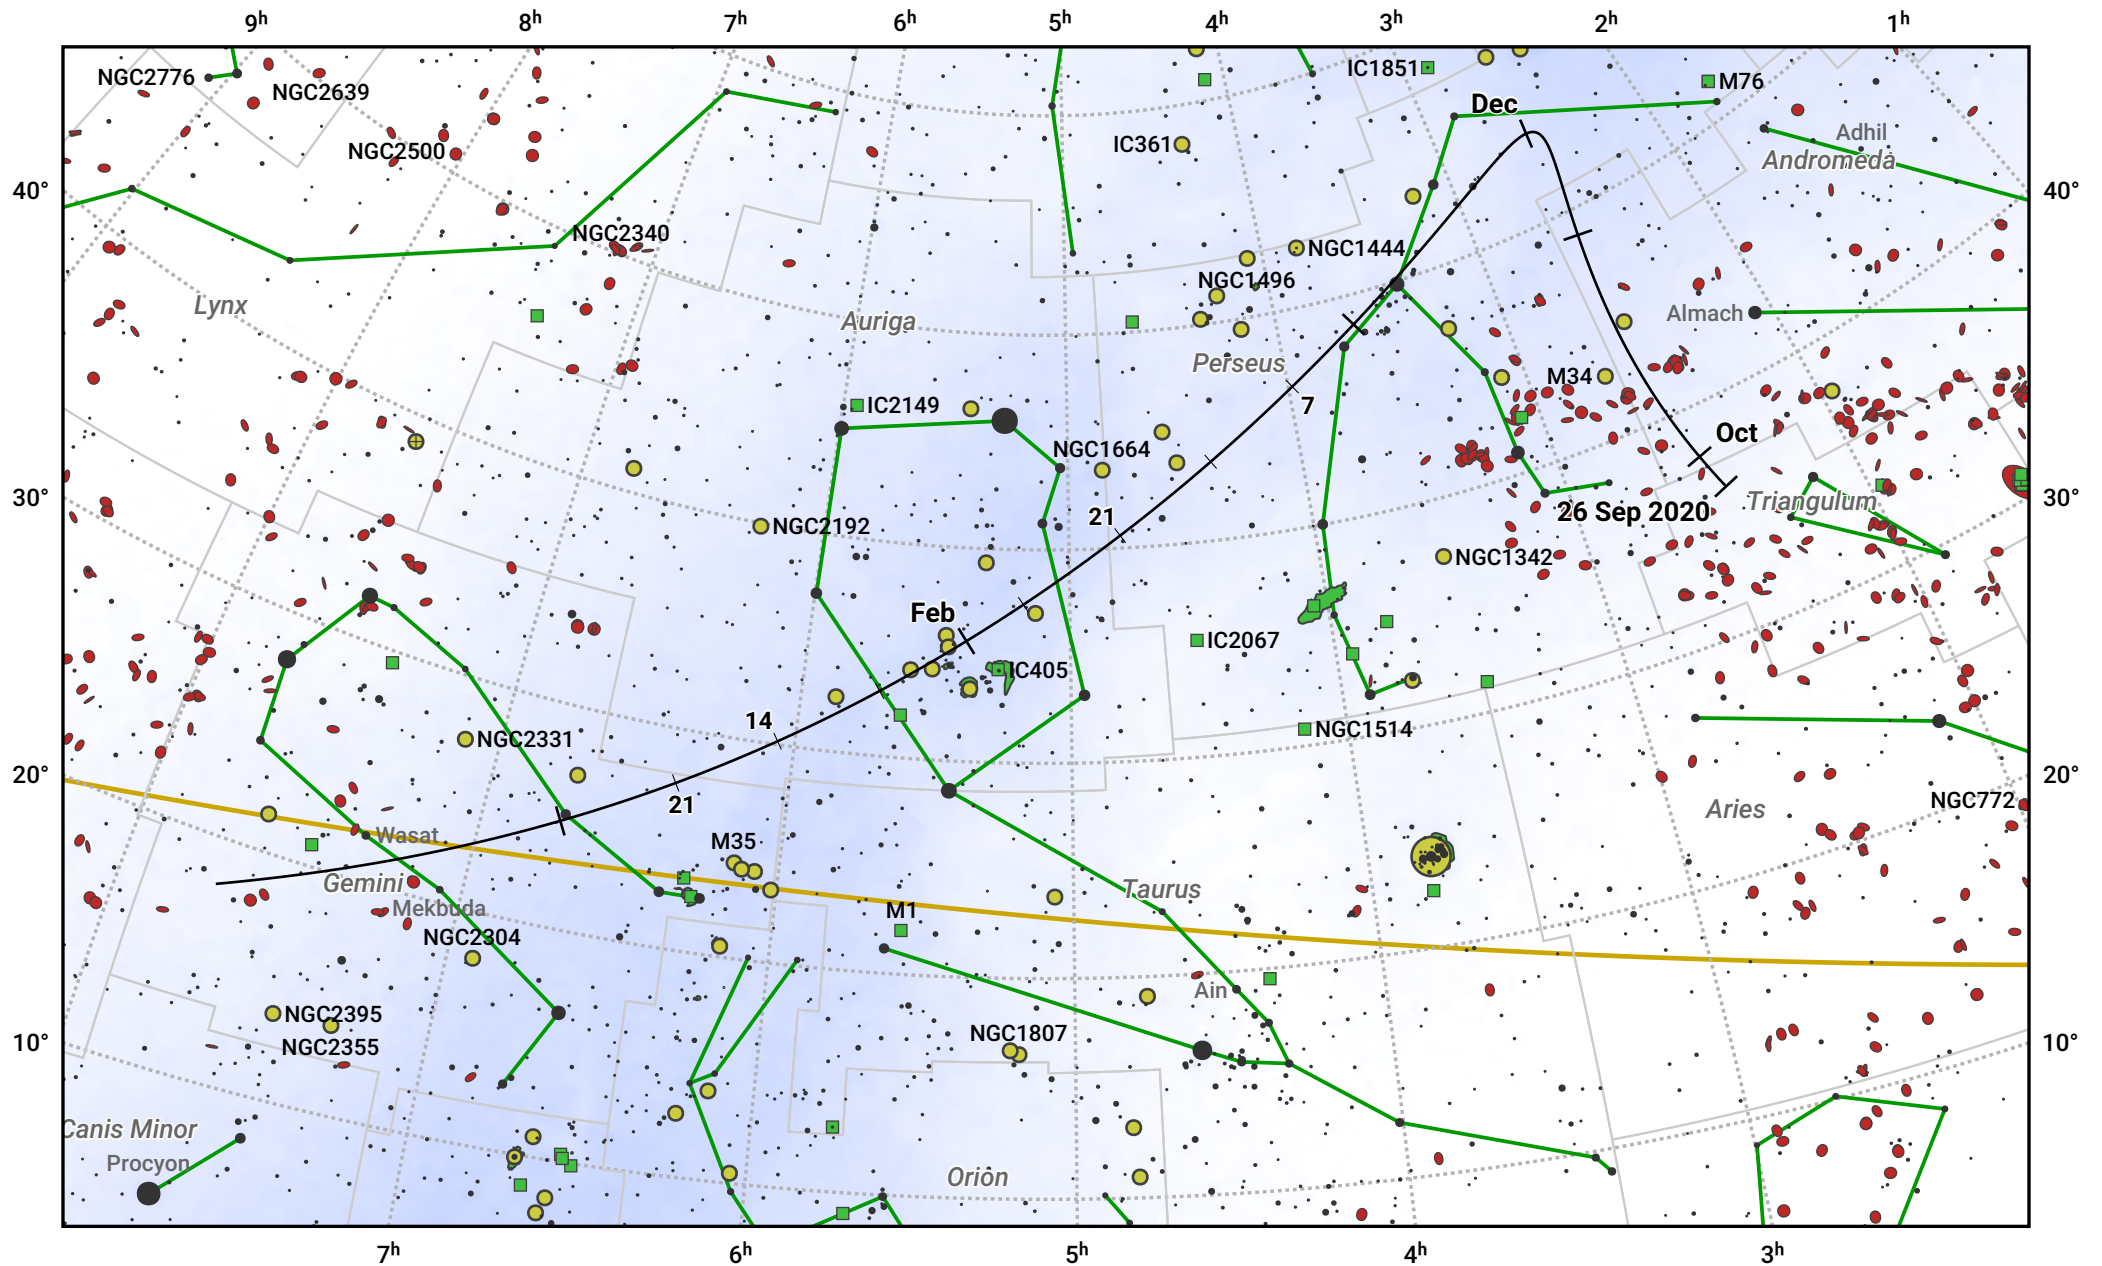

The path of 398P/Boattini starting on 26 Sep 2020

© Dominic Ford 2011–2024. Date markers placed at midnight UTC. Downloaded from <https://in-the-sky.org>

Magnitude scale: • 7.0 • 6.0 • 5.0 • 4.0 • 3.0 • 2.0 • 1.0 • 0.0

— Ecliptic Plane

● Galaxy ■ Bright nebula ● Open cluster ⊕ Globular cluster

Date	Mag
2020 Oct 13	14.6
2020 Oct 31	13.6
2020 Nov 1	13.5
2020 Nov 23	12.6
2021 Jan 1	11.9
2021 Feb 16	13.6
2021 Mar 1	14.3
2021 Mar 6	14.6
2021 Mar 23	15.7