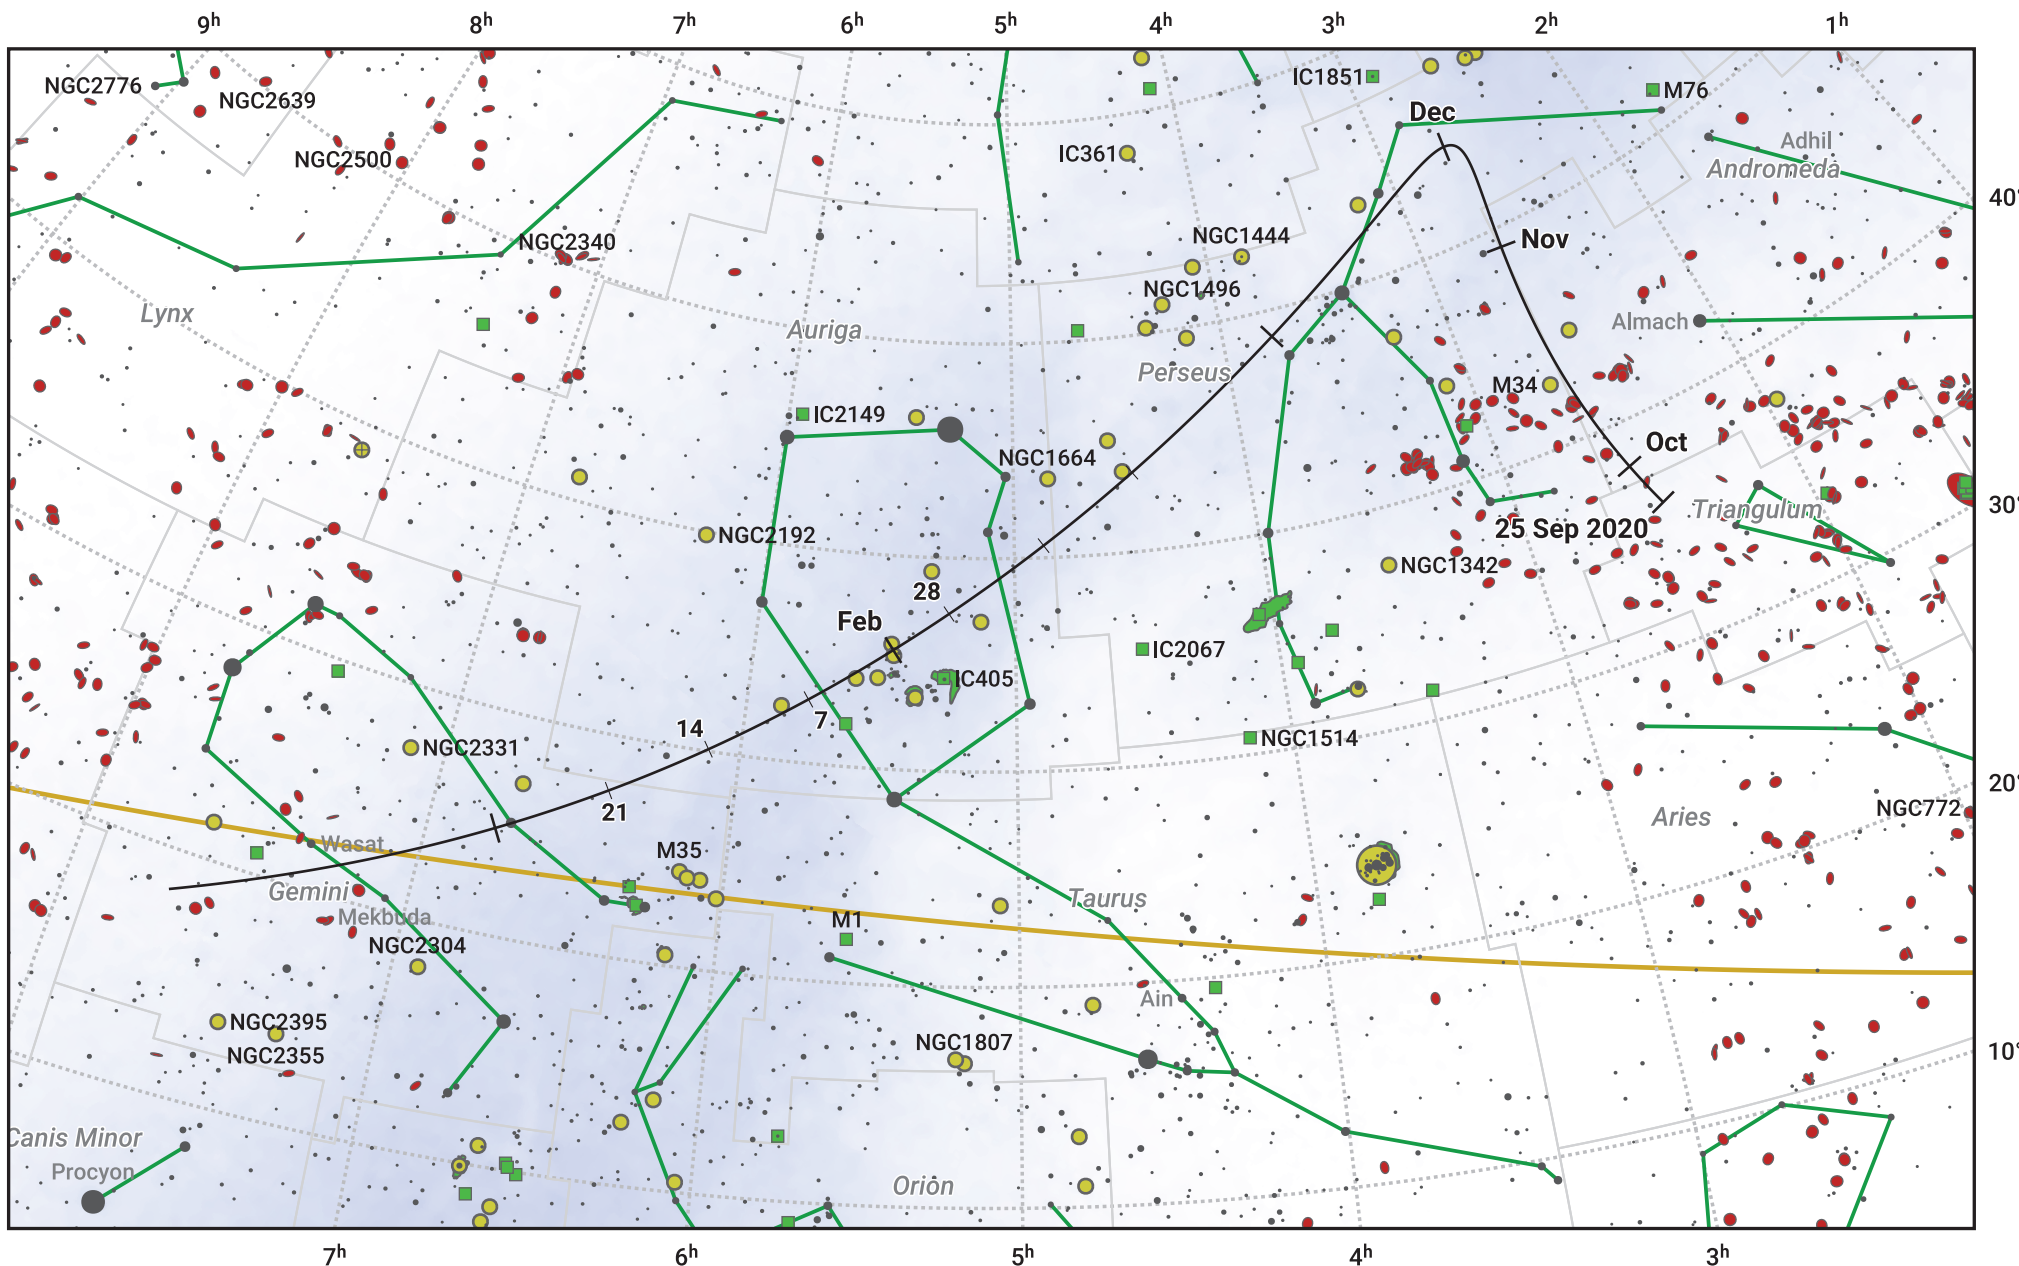

# The path of 398P/Boattini starting on 25 Sep 2020

© Dominic Ford 2011–2024. Date markers placed at midnight UTC. Downloaded from <https://in-the-sky.org>

Magnitude scale: ● 7.0 ● 6.0 ● 5.0 ● 4.0 ● 3.0 ● 2.0 ● 1.0 ● 0.0

— Ecliptic Plane

● Galaxy    ■ Bright nebula    ● Open cluster    ⊕ Globular cluster

Date	Mag
2020 Oct 12	14.7
2020 Oct 30	13.6
2020 Nov 1	13.5
2020 Nov 22	12.6
2021 Jan 1	12.0
2021 Feb 16	13.6
2021 Mar 1	14.4
2021 Mar 6	14.7
2021 Mar 23	15.7