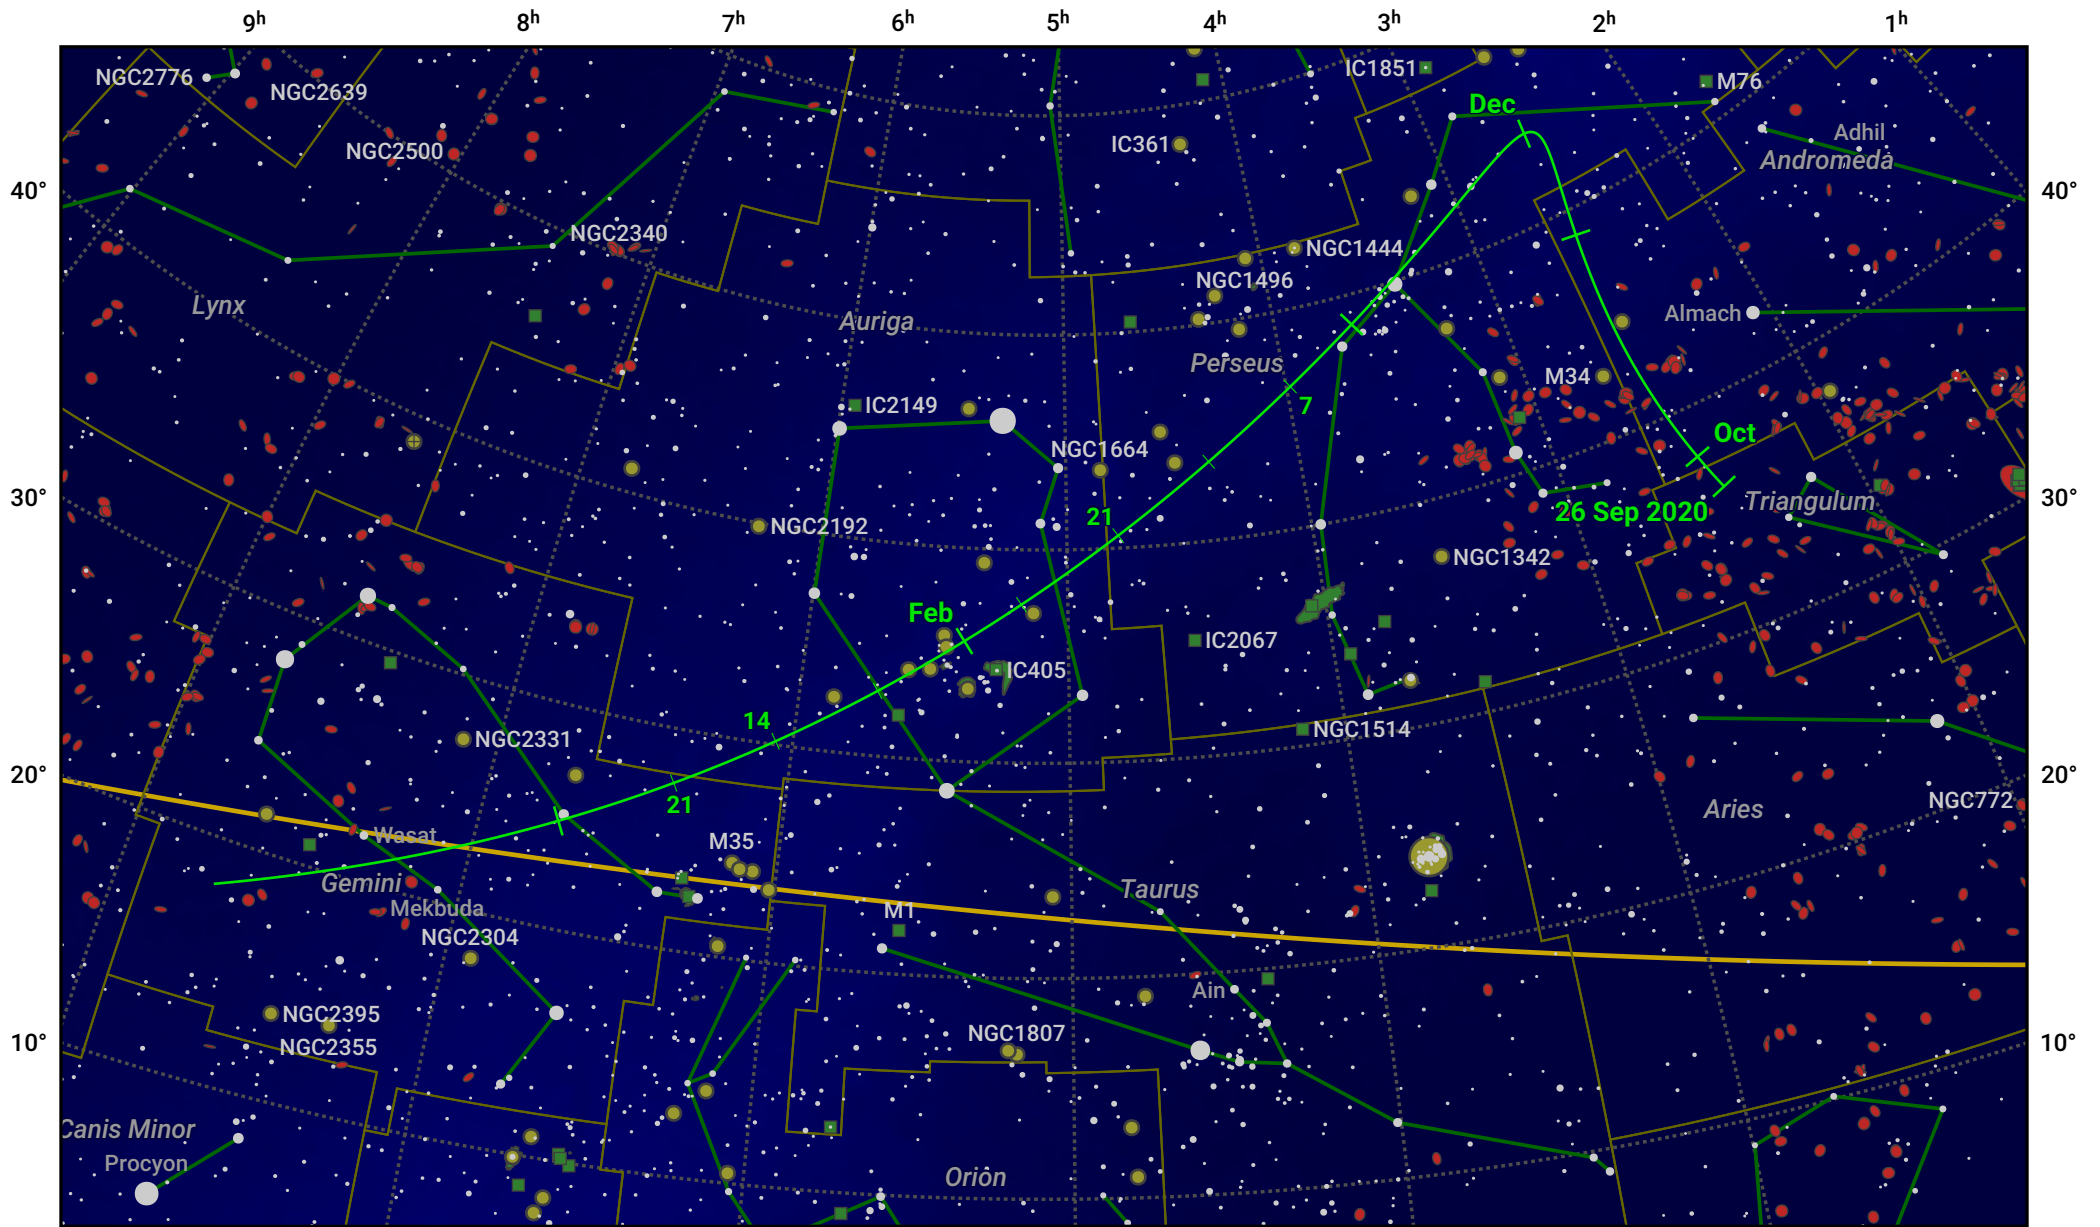

The path of 398P/Boattini starting on 26 Sep 2020

© Dominic Ford 2011–2024. Date markers placed at midnight UTC. Downloaded from <https://in-the-sky.org>

Magnitude scale: · 7.0 · 6.0 · 5.0 · 4.0 · 3.0 ● 2.0 ● 1.0 ● 0.0

— Ecliptic Plane

● Galaxy ■ Bright nebula ● Open cluster ⊕ Globular cluster

Date	Mag
2020 Oct 13	14.6
2020 Oct 31	13.6
2020 Nov 1	13.5
2020 Nov 23	12.6
2021 Jan 1	11.9
2021 Feb 16	13.6
2021 Mar 1	14.3
2021 Mar 6	14.6
2021 Mar 23	15.7