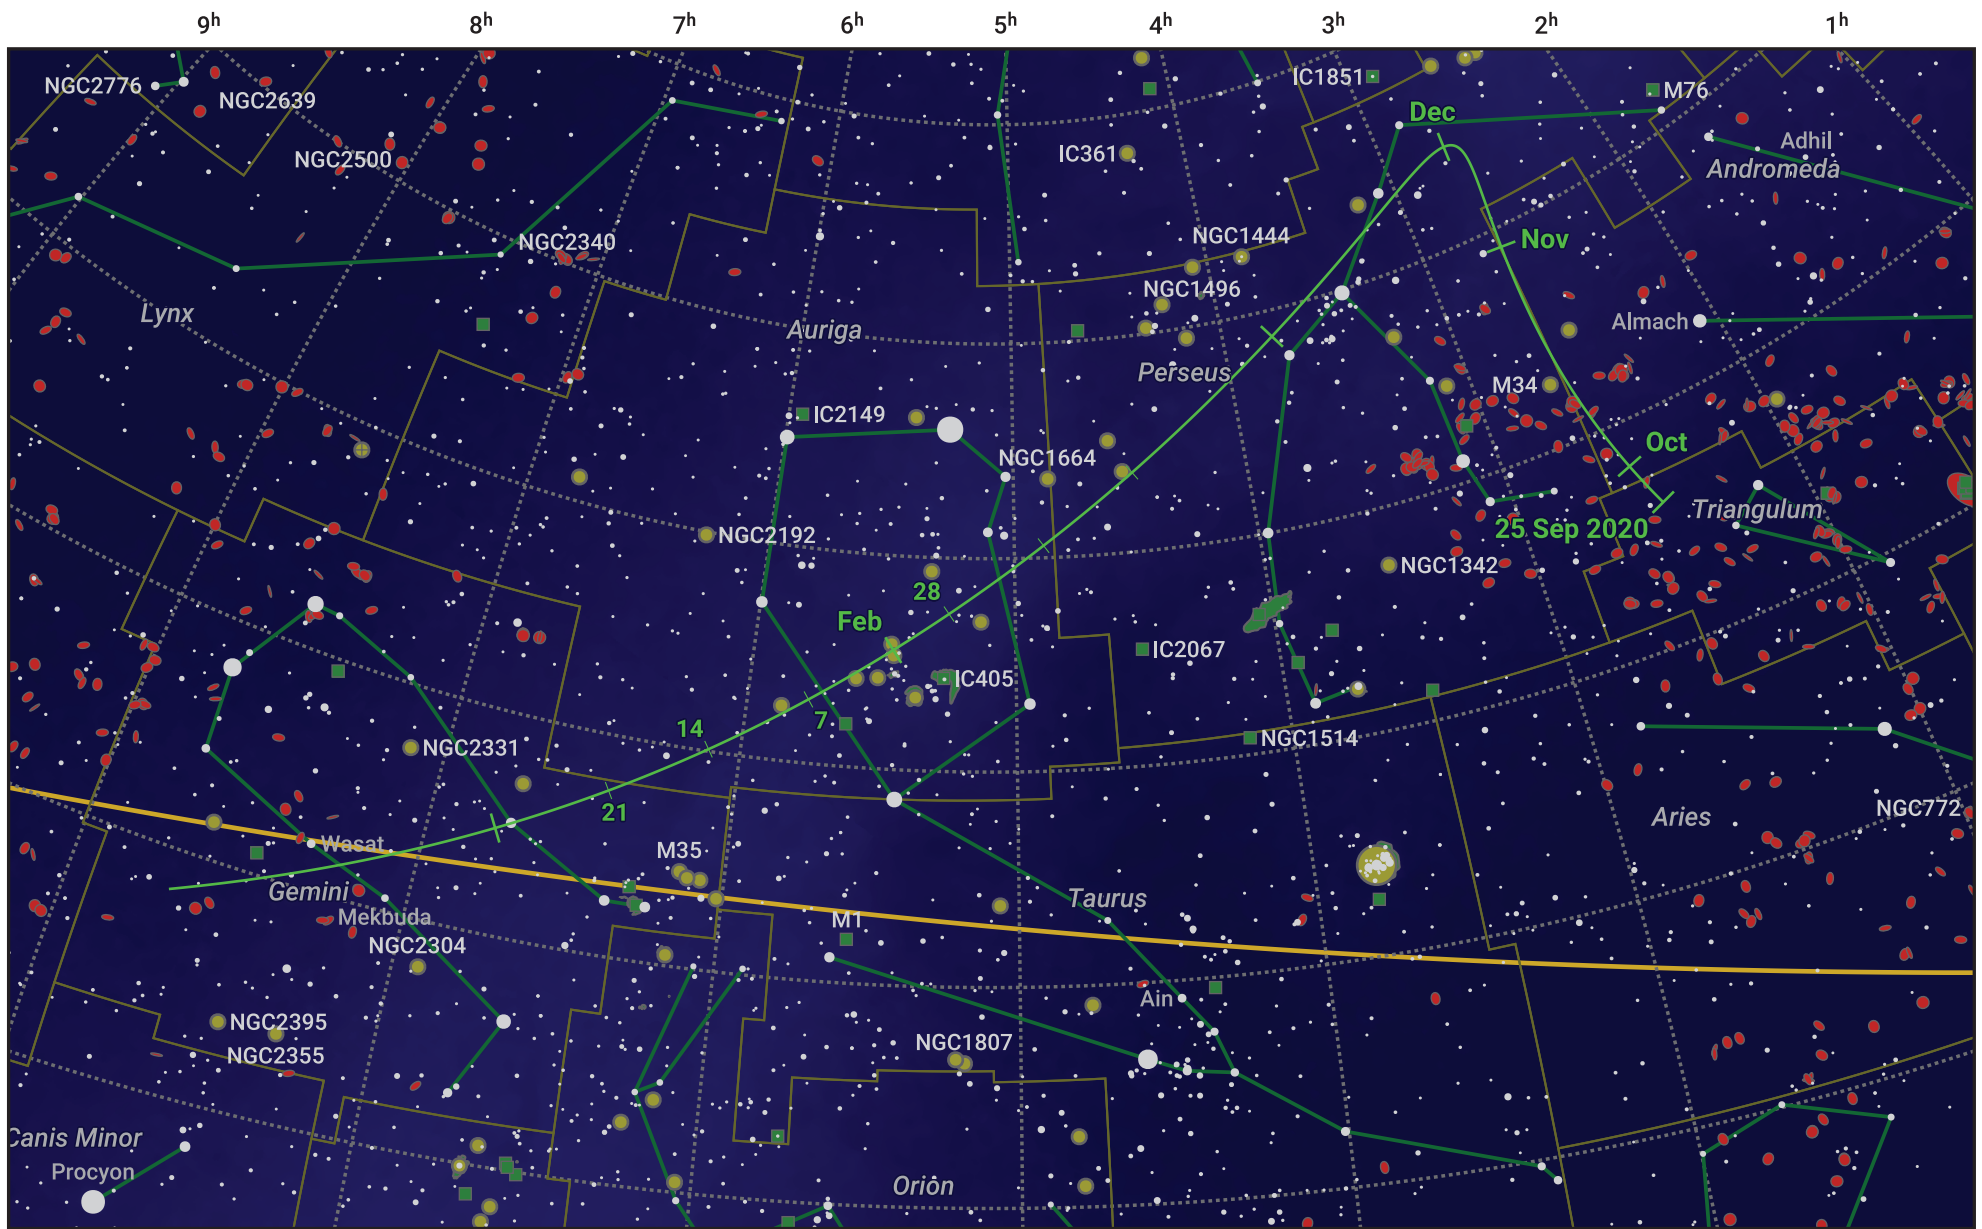

The path of 398P/Boattini starting on 25 Sep 2020

© Dominic Ford 2011–2024. Date markers placed at midnight UTC. Downloaded from <https://in-the-sky.org>

Magnitude scale: ● 7.0 ● 6.0 ● 5.0 ● 4.0 ● 3.0 ● 2.0 ● 1.0 ● 0.0

— Ecliptic Plane

● Galaxy
 ■ Bright nebula
 ● Open cluster
 ⊕ Globular cluster

| Date | Mag |
|-------------|------|
| 2020 Oct 12 | 14.7 |
| 2020 Oct 30 | 13.6 |
| 2020 Nov 1 | 13.5 |
| 2020 Nov 22 | 12.6 |
| 2021 Jan 1 | 12.0 |
| 2021 Feb 16 | 13.6 |
| 2021 Mar 1 | 14.4 |
| 2021 Mar 6 | 14.7 |
| 2021 Mar 23 | 15.7 |