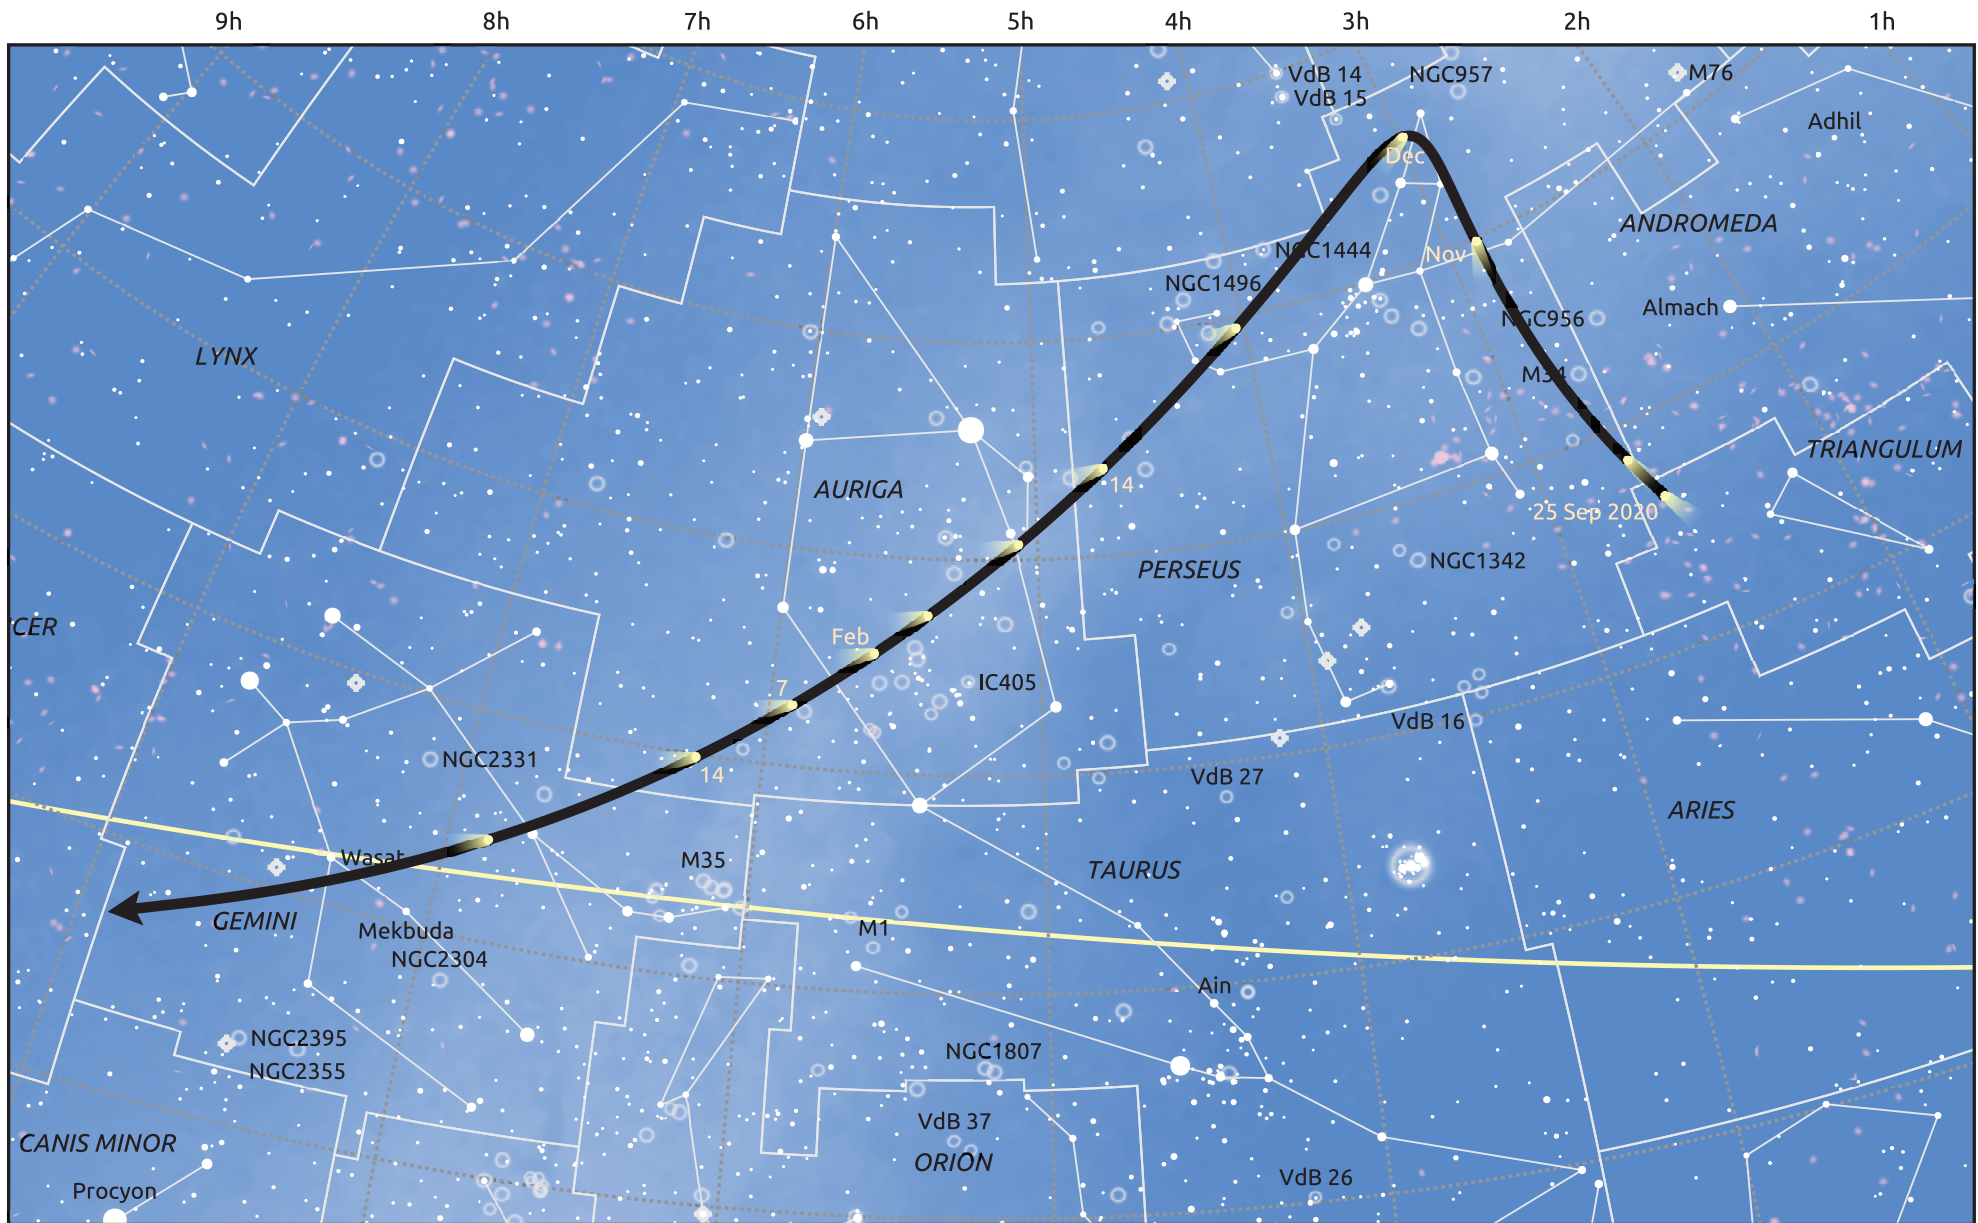

# The path of 398P/Boattini starting on 25 Sep 2020

© Dominic Ford 2011–2025. Date markers placed at midnight UTC. Downloaded from <https://in-the-sky.org>

Magnitude scale:  $\bullet$  7.0  $\bullet$  6.0  $\bullet$  5.0  $\bullet$  4.0  $\bullet$  3.0  $\bullet$  2.0  $\bullet$  1.0  $\bullet$  0.0

— Ecliptic Plane

$\bullet$  Galaxy  $\circ$  Bright nebula  $\circ$  Open cluster  $\circ$  Globular cluster  $\diamond$  Planetary nebula

Date	Mag
2020 Oct 12	14.6
2020 Oct 30	13.6
2020 Nov 1	13.5
2020 Nov 22	12.6
2021 Jan 1	12.0
2021 Feb 15	13.6
2021 Mar 1	14.4
2021 Mar 5	14.7
2021 Mar 22	15.7