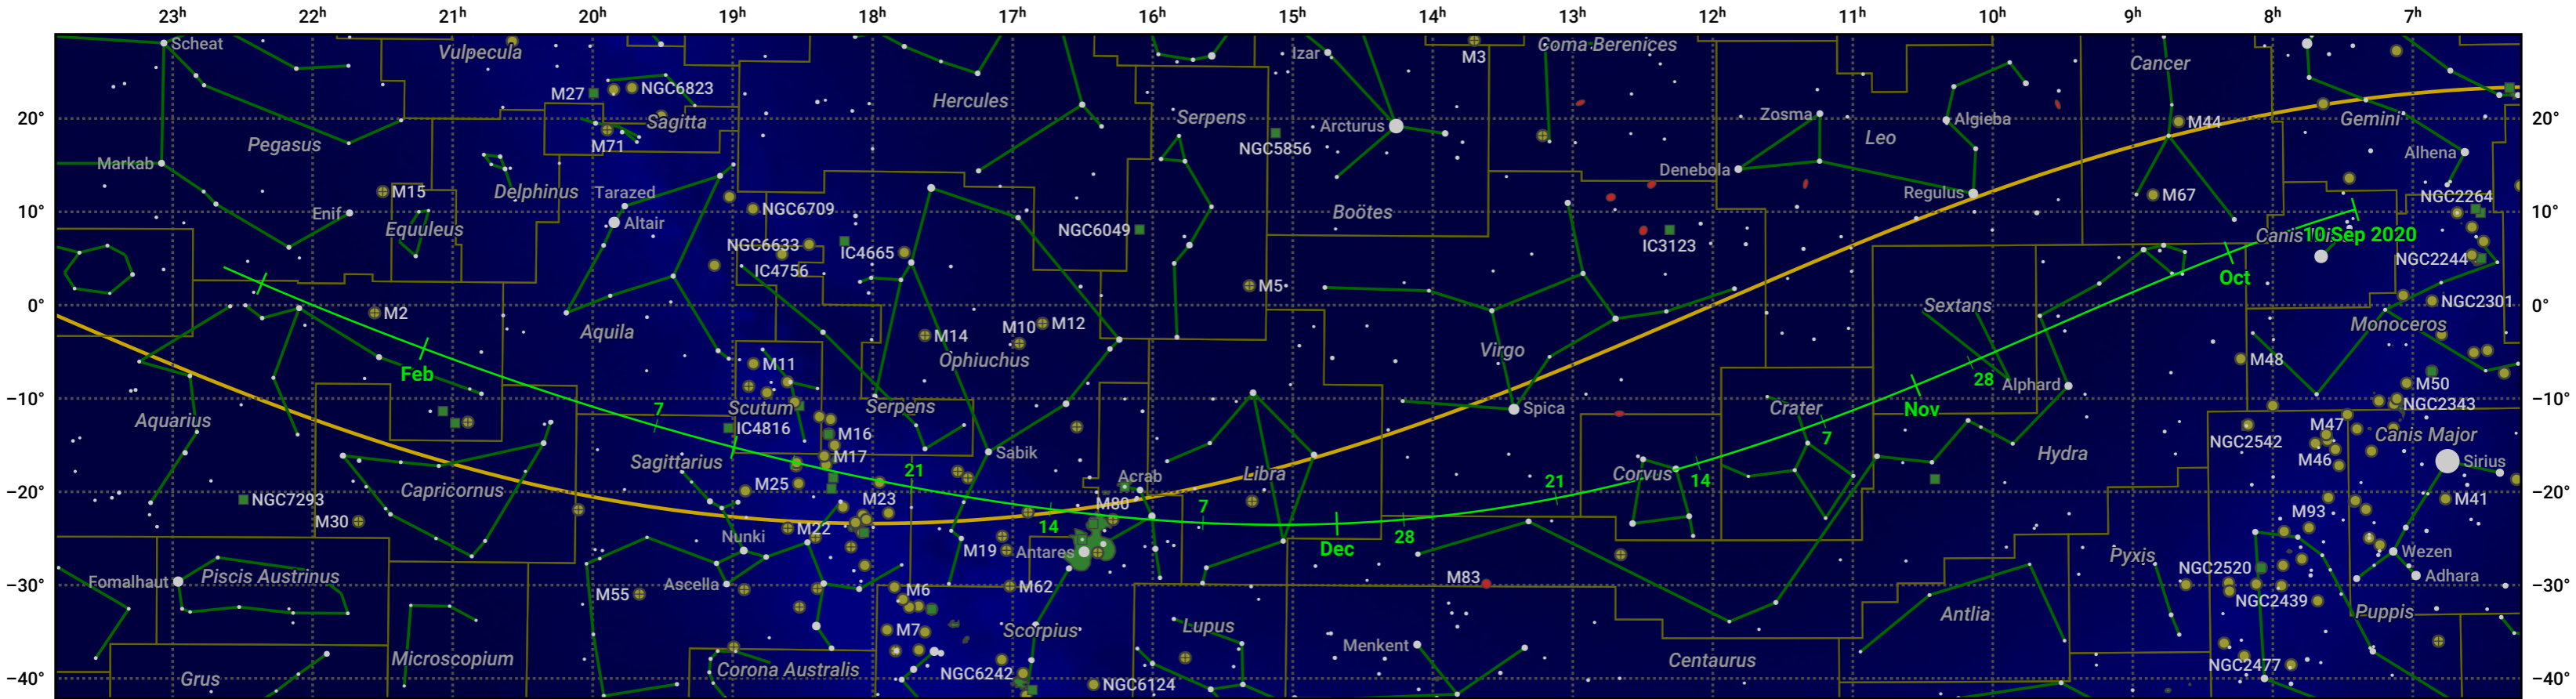

The path of C/2020 S3 (Erasmus) starting on 10 Sep 2020

© Dominic Ford 2011–2024. Date markers placed at midnight UTC. Downloaded from <https://in-the-sky.org>

Magnitude scale: 5.0 4.0 3.0 2.0 1.0 0.0 -1.0 -2.0

Ecliptic Plane

Galaxy Bright nebula Open cluster Globular cluster

Date	Mag
2020 Sep 26	12.8
2020 Oct 9	11.8
2020 Oct 22	10.6
2020 Nov 1	9.6
2020 Nov 10	8.6
2020 Nov 19	7.5
2020 Nov 27	6.5
2020 Dec 7	5.4
2020 Dec 22	6.7
2020 Dec 28	7.7
2021 Jan 1	8.3
2021 Jan 4	8.8
2021 Jan 12	9.8
2021 Jan 22	10.9
2021 Feb 3	12.0
2021 Feb 17	13.0
2021 Mar 1	13.7
2021 Mar 7	14.1