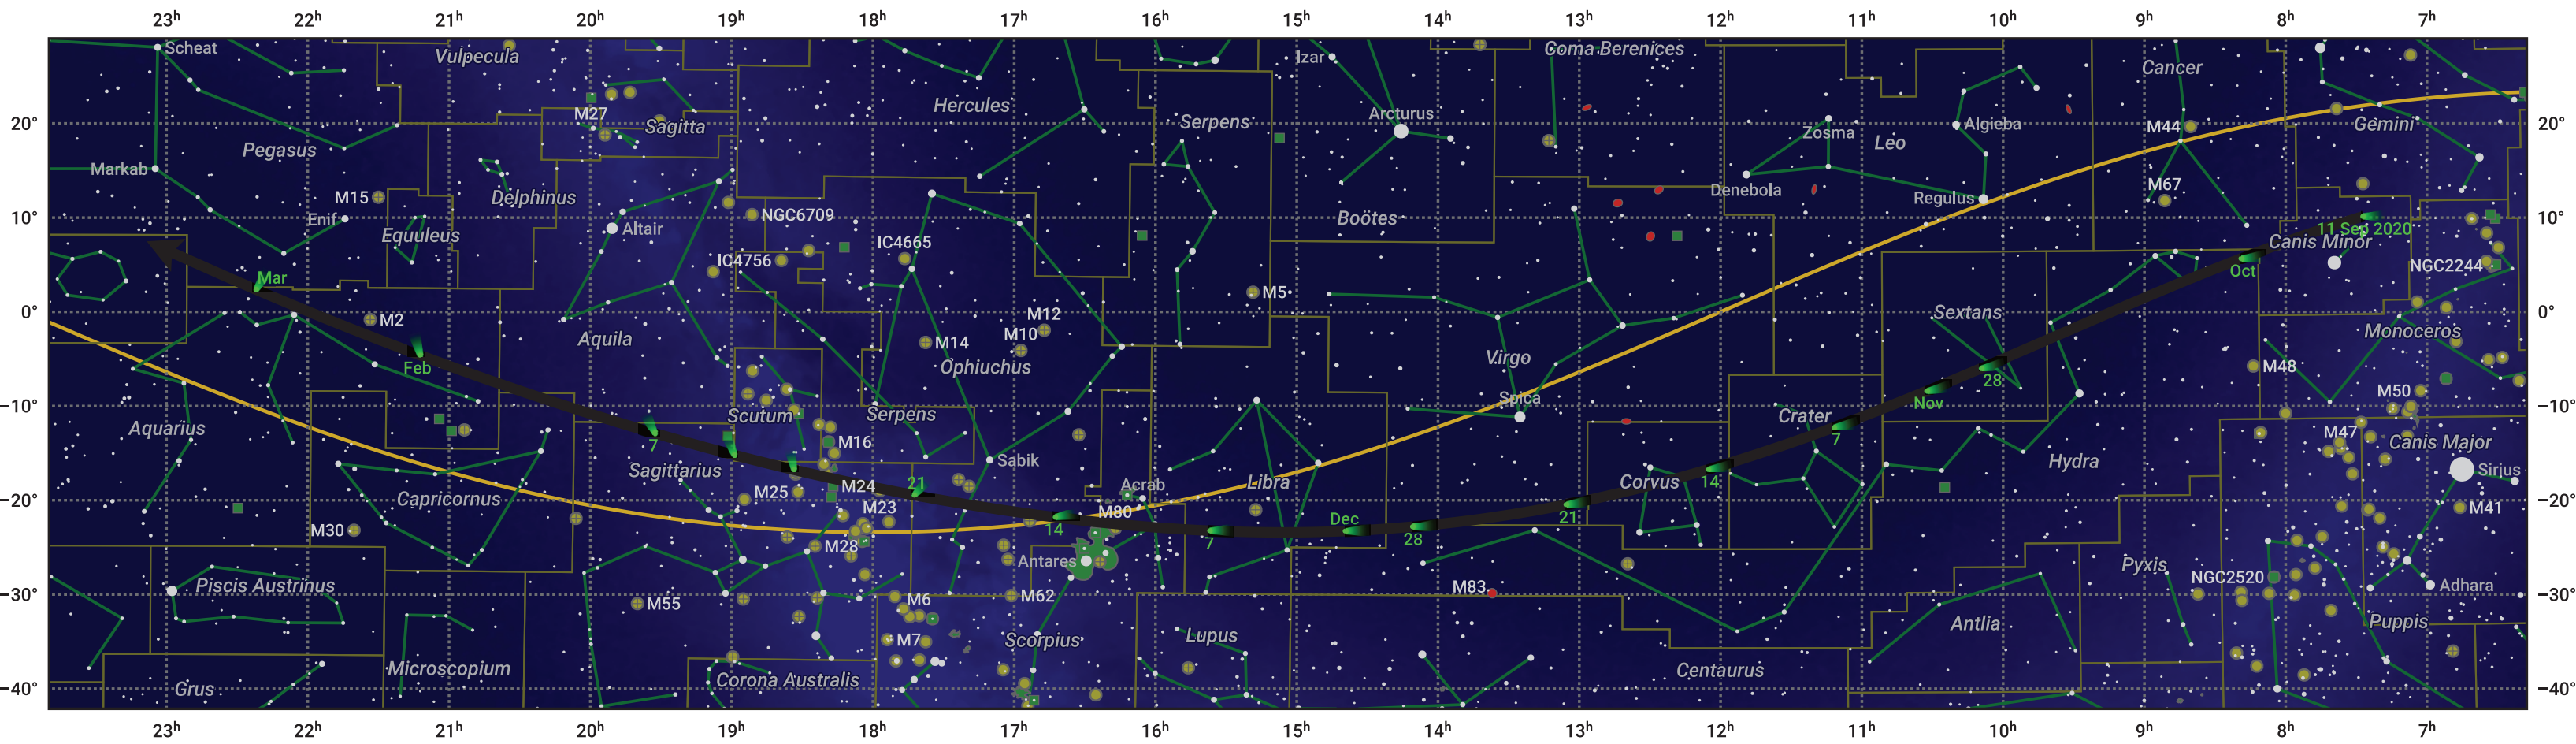

The path of C/2020 S3 (Erasmus) starting on 11 Sep 2020

© Dominic Ford 2011–2024. Date markers placed at midnight UTC. Downloaded from <https://in-the-sky.org>

Magnitude scale: 6.0 5.0 4.0 3.0 2.0 1.0 0.0 -1.0 -2.0

— Ecliptic Plane

Galaxy Bright nebula Open cluster Globular cluster

Date	Mag
2020 Sep 27	12.8
2020 Oct 10	11.7
2020 Oct 22	10.6
2020 Nov 1	9.6
2020 Nov 11	8.5
2020 Nov 20	7.4
2020 Nov 28	6.4
2020 Dec 9	5.4
2020 Dec 22	6.6
2020 Dec 28	7.6
2021 Jan 1	8.3
2021 Jan 4	8.7
2021 Jan 12	9.8
2021 Jan 22	10.9
2021 Feb 2	11.9
2021 Feb 16	12.9
2021 Mar 1	13.7
2021 Mar 5	13.9