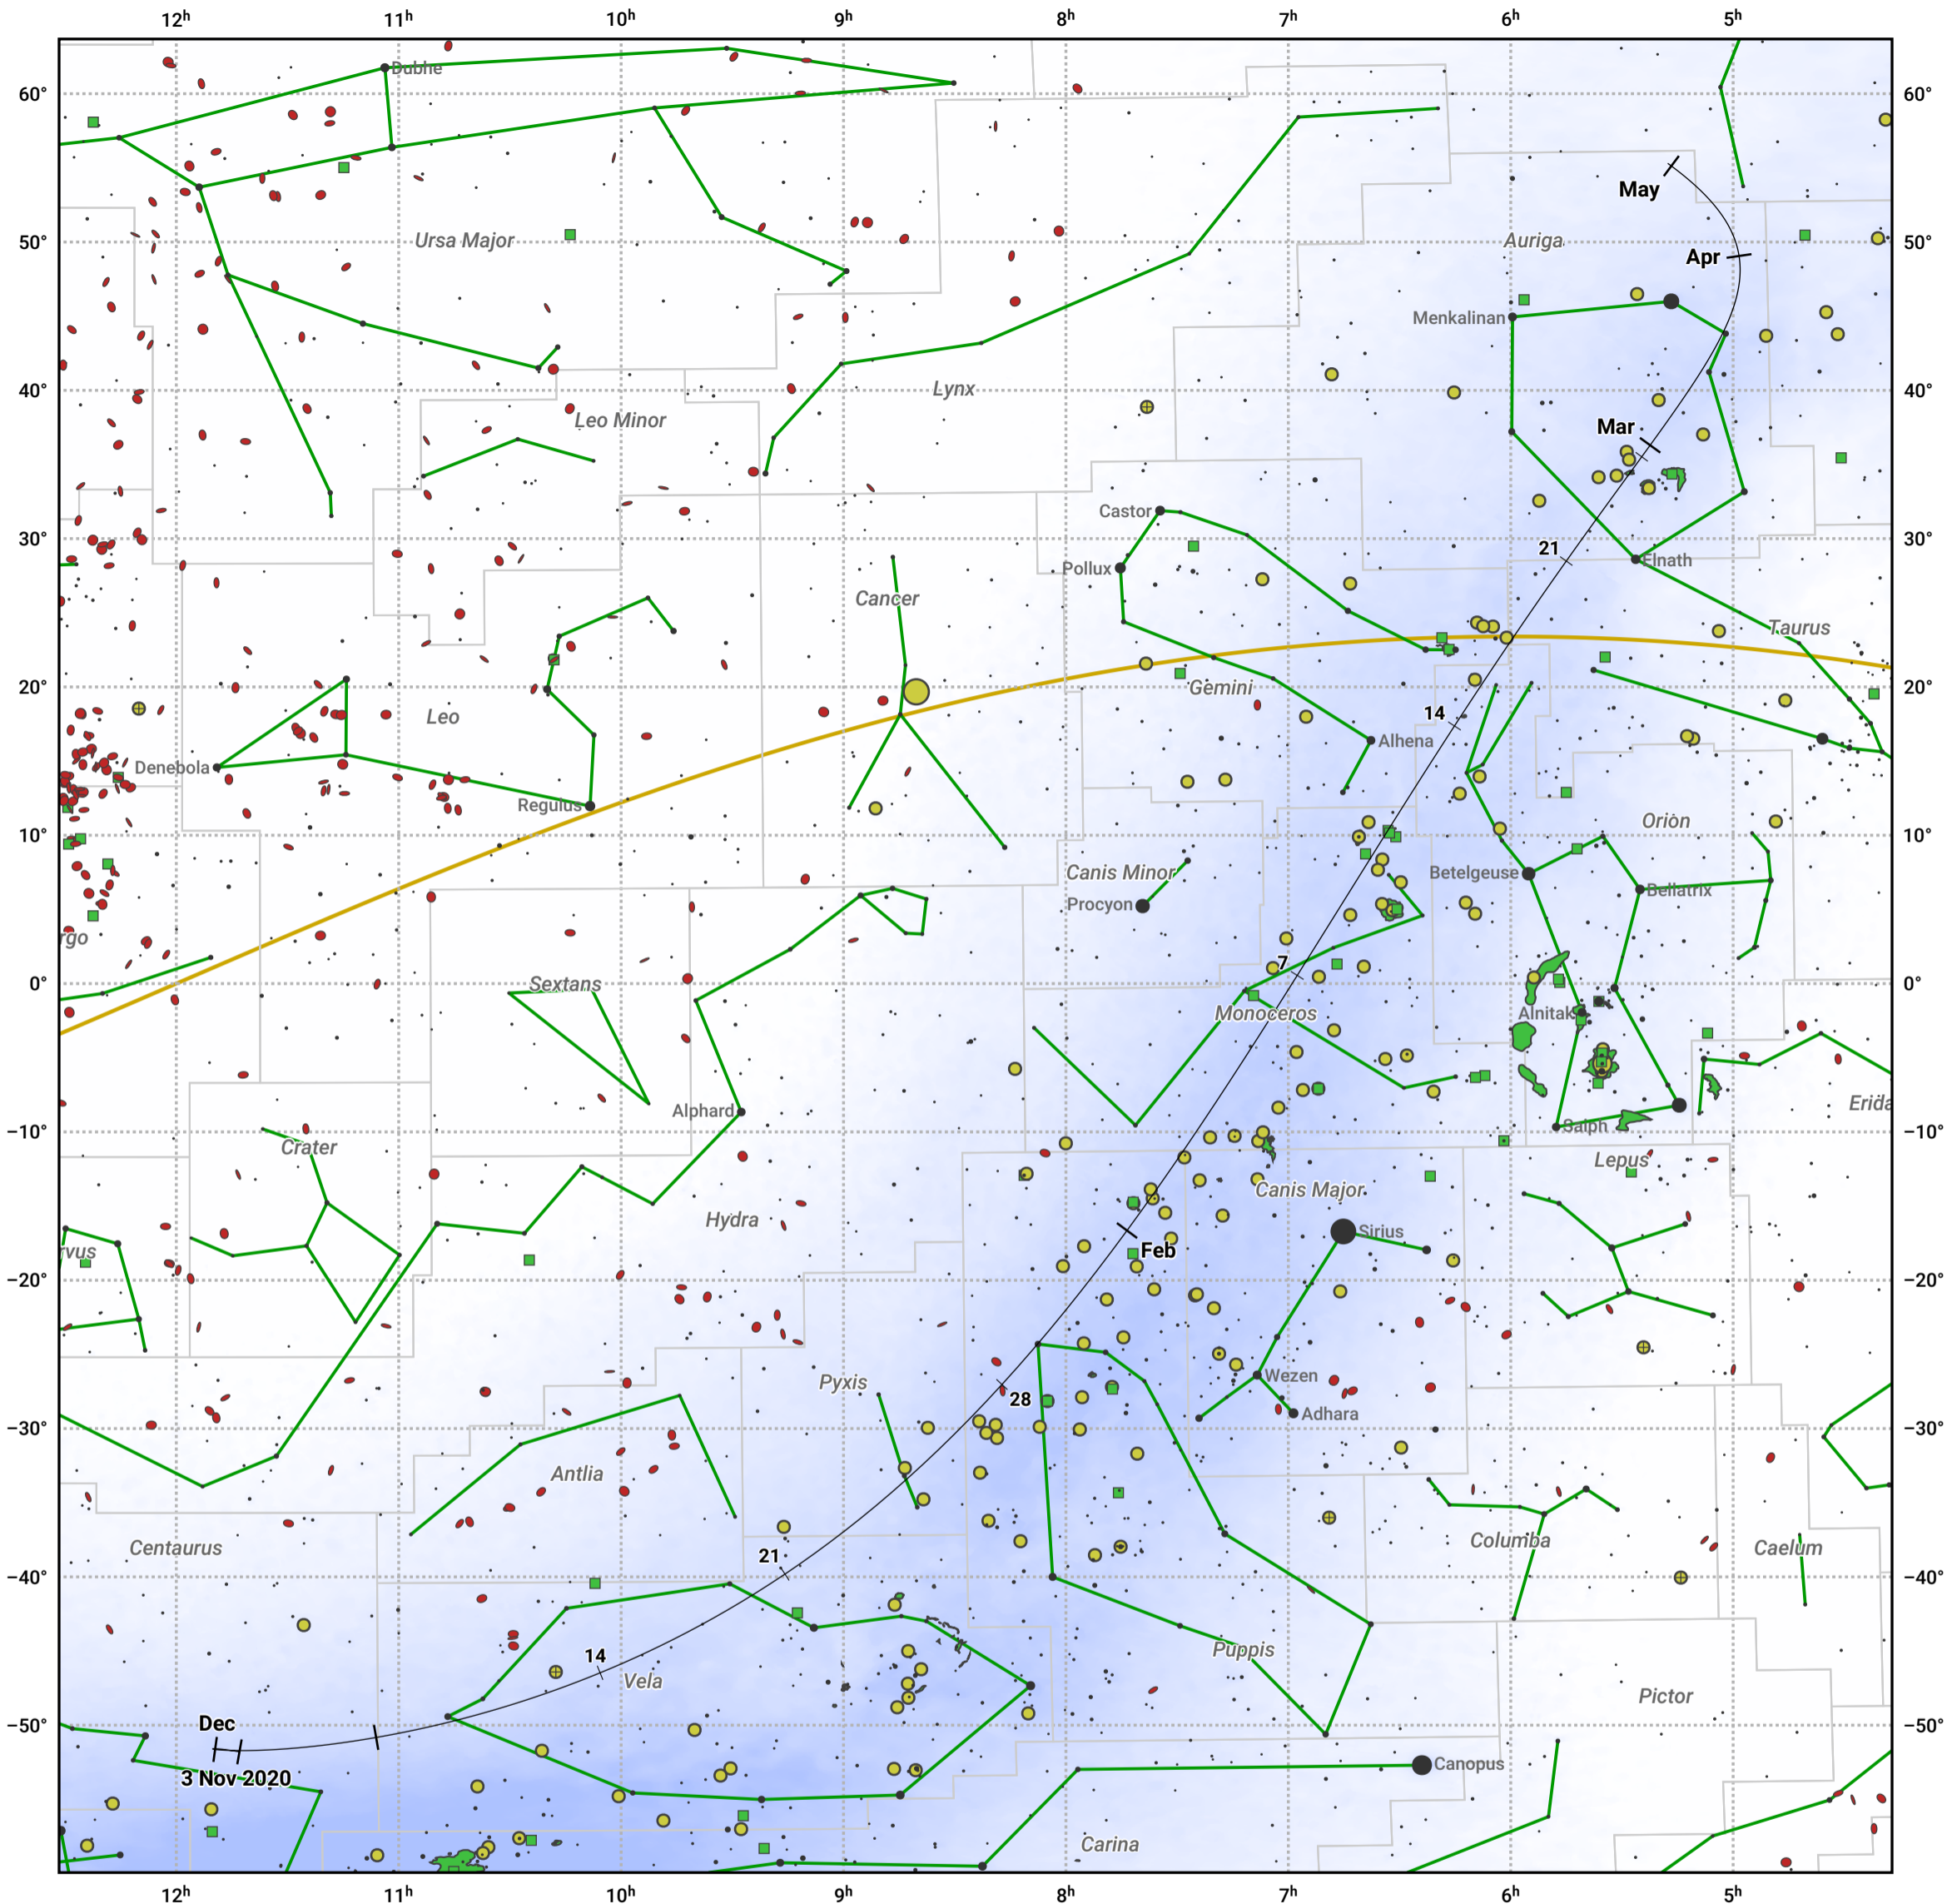

The path of C/2021 A2 (NEOWISE) starting on 3 Nov 2020

© Dominic Ford 2011–2024. Date markers placed at midnight UTC. Downloaded from <https://in-the-sky.org>

Magnitude scale: 6.0 5.0 4.0 3.0 2.0 1.0 0.0 -1.0 -2.0

— Ecliptic Plane

Galaxy Bright nebula Open cluster Globular cluster

Date	Mag
2020 Nov 22	15.1
2020 Dec 10	14.0
2020 Dec 26	13.0
2021 Jan 1	12.6
2021 Jan 10	12.0
2021 Jan 25	11.0
2021 Feb 22	12.1
2021 Mar 1	12.7
2021 Mar 6	13.1
2021 Mar 19	14.2
2021 Apr 2	15.2
2021 Apr 18	16.3
2021 May 1	17.0