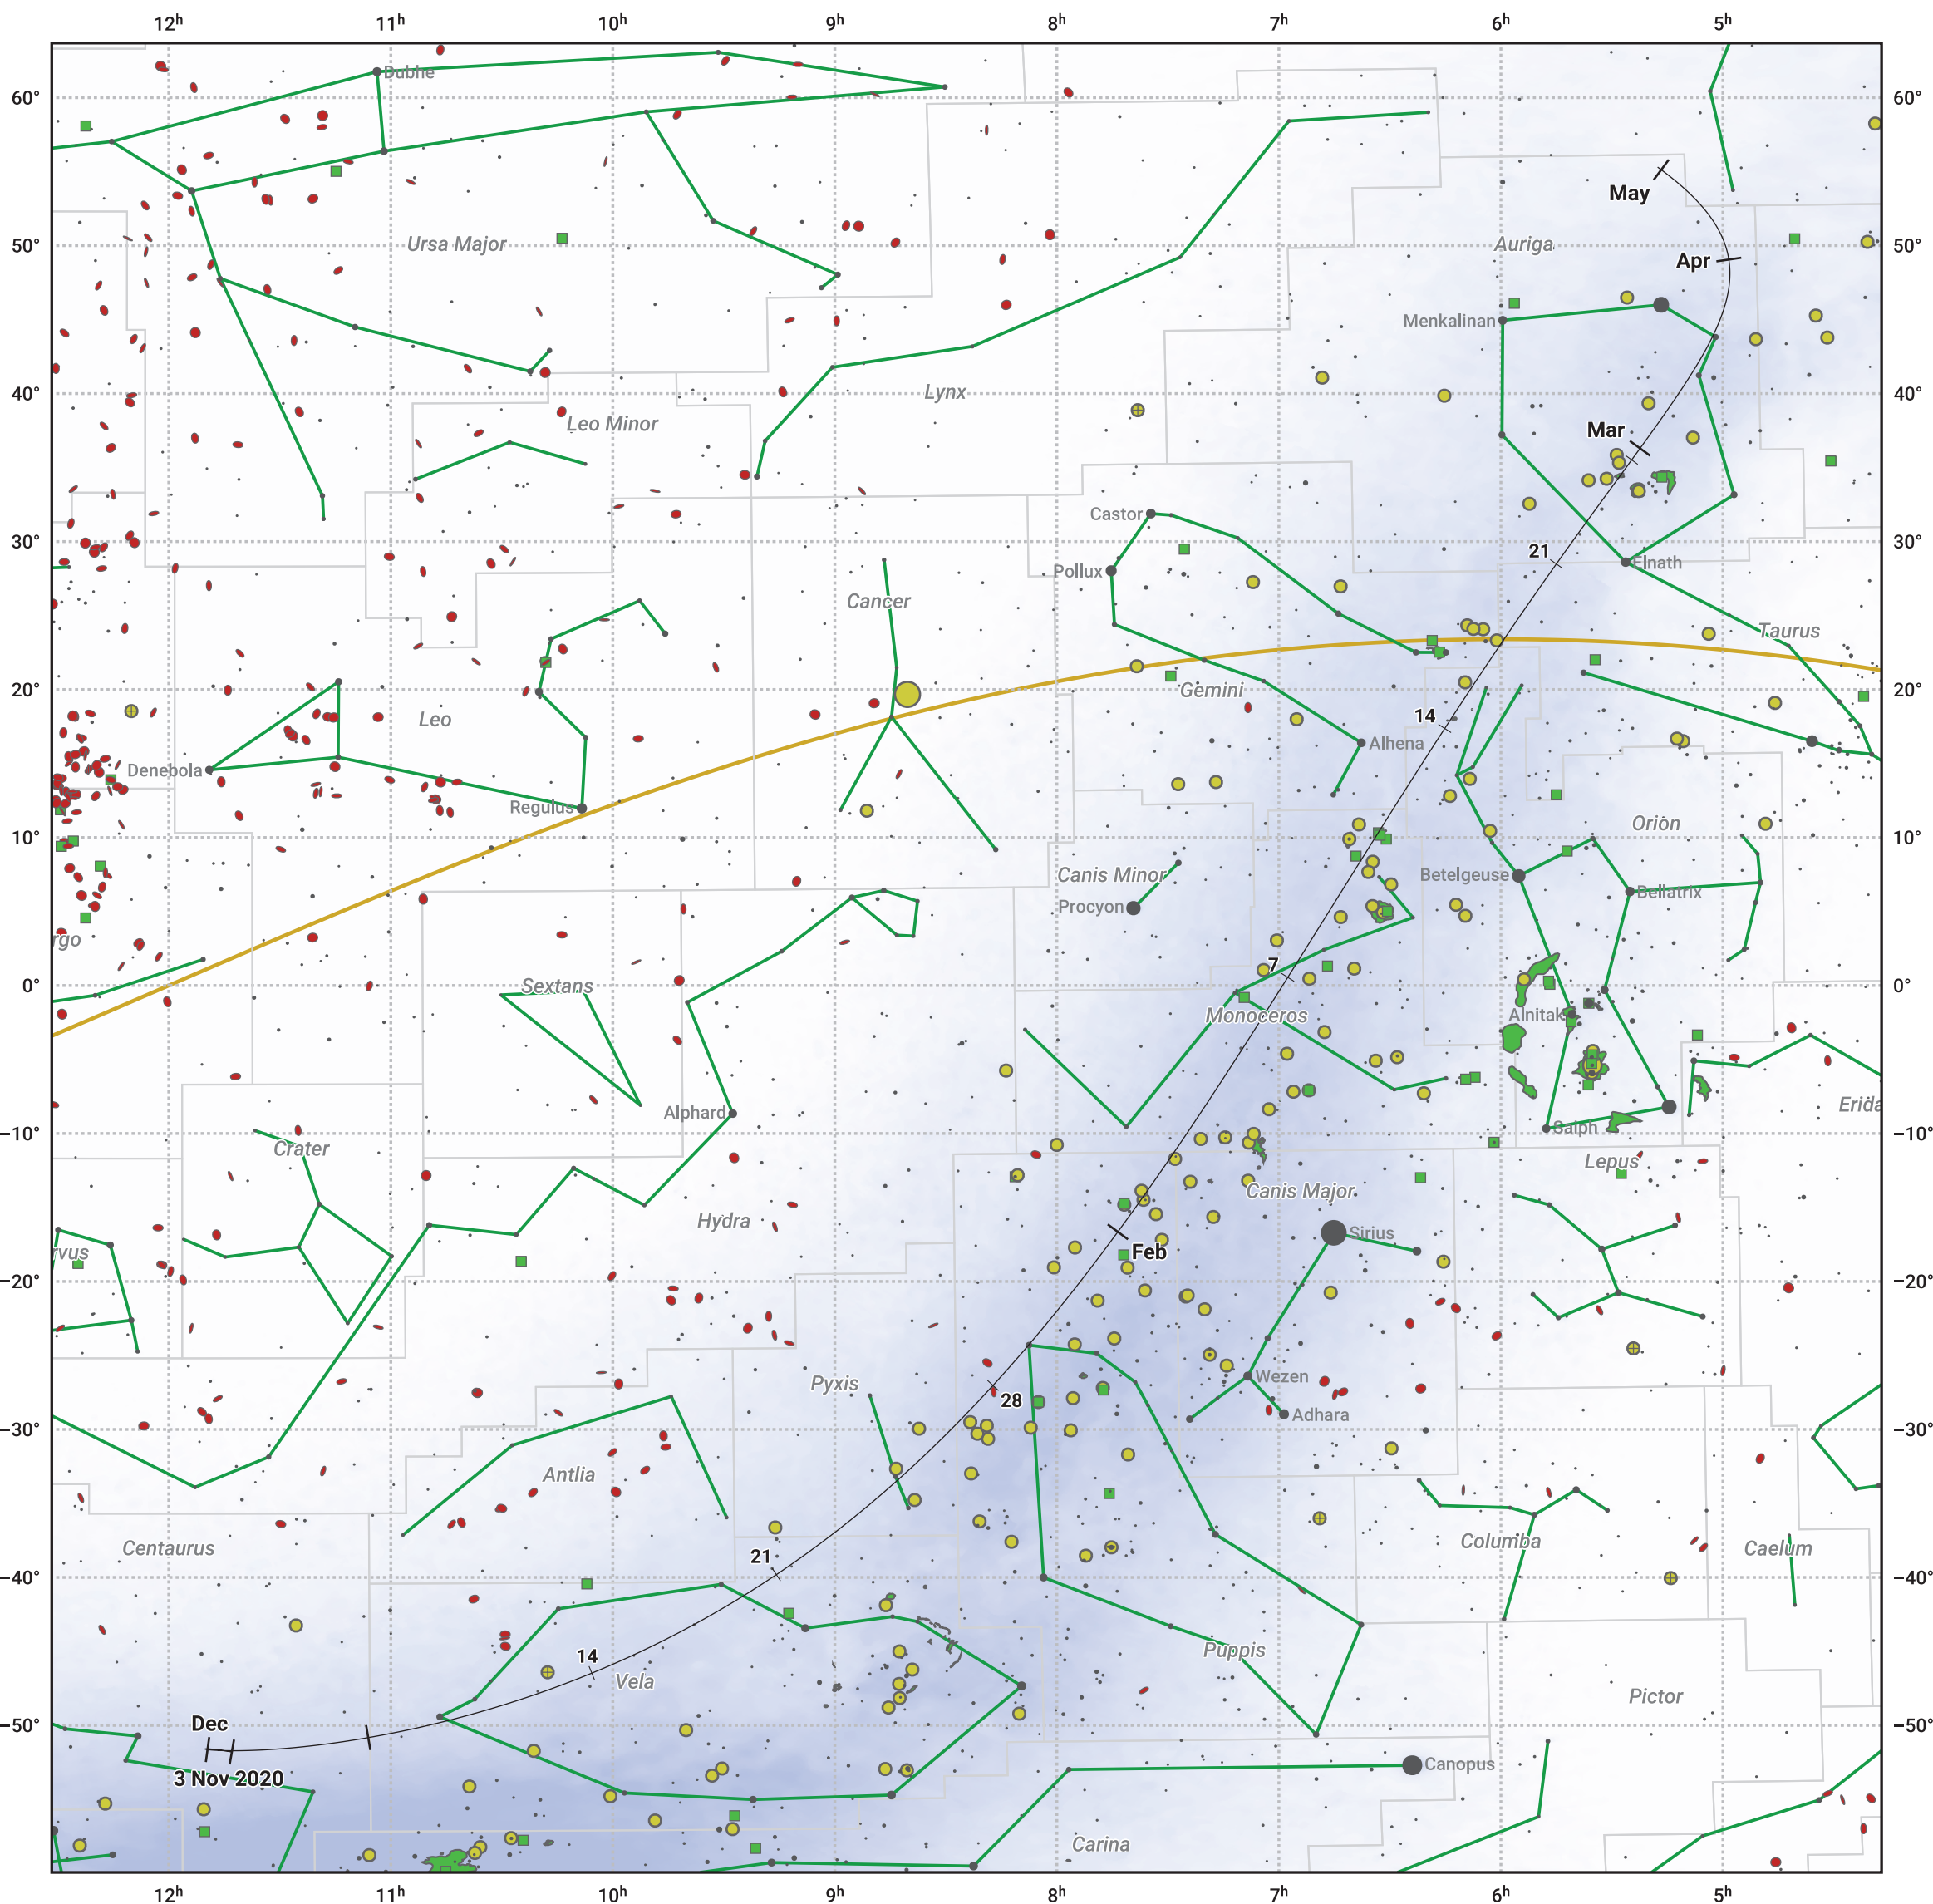

The path of C/2021 A2 (NEOWISE) starting on 3 Nov 2020

© Dominic Ford 2011–2024. Date markers placed at midnight UTC. Downloaded from <https://in-the-sky.org>

Magnitude scale: 6.0 5.0 4.0 3.0 2.0 1.0 0.0 -1.0 -2.0

— Ecliptic Plane

Galaxy Bright nebula Open cluster Globular cluster

Date	Mag
2020 Nov 22	15.1
2020 Dec 10	14.0
2020 Dec 26	13.0
2021 Jan 1	12.6
2021 Jan 10	12.0
2021 Jan 25	11.0
2021 Feb 22	12.1
2021 Mar 1	12.7
2021 Mar 6	13.1
2021 Mar 19	14.2
2021 Apr 2	15.2
2021 Apr 18	16.3
2021 May 1	17.0