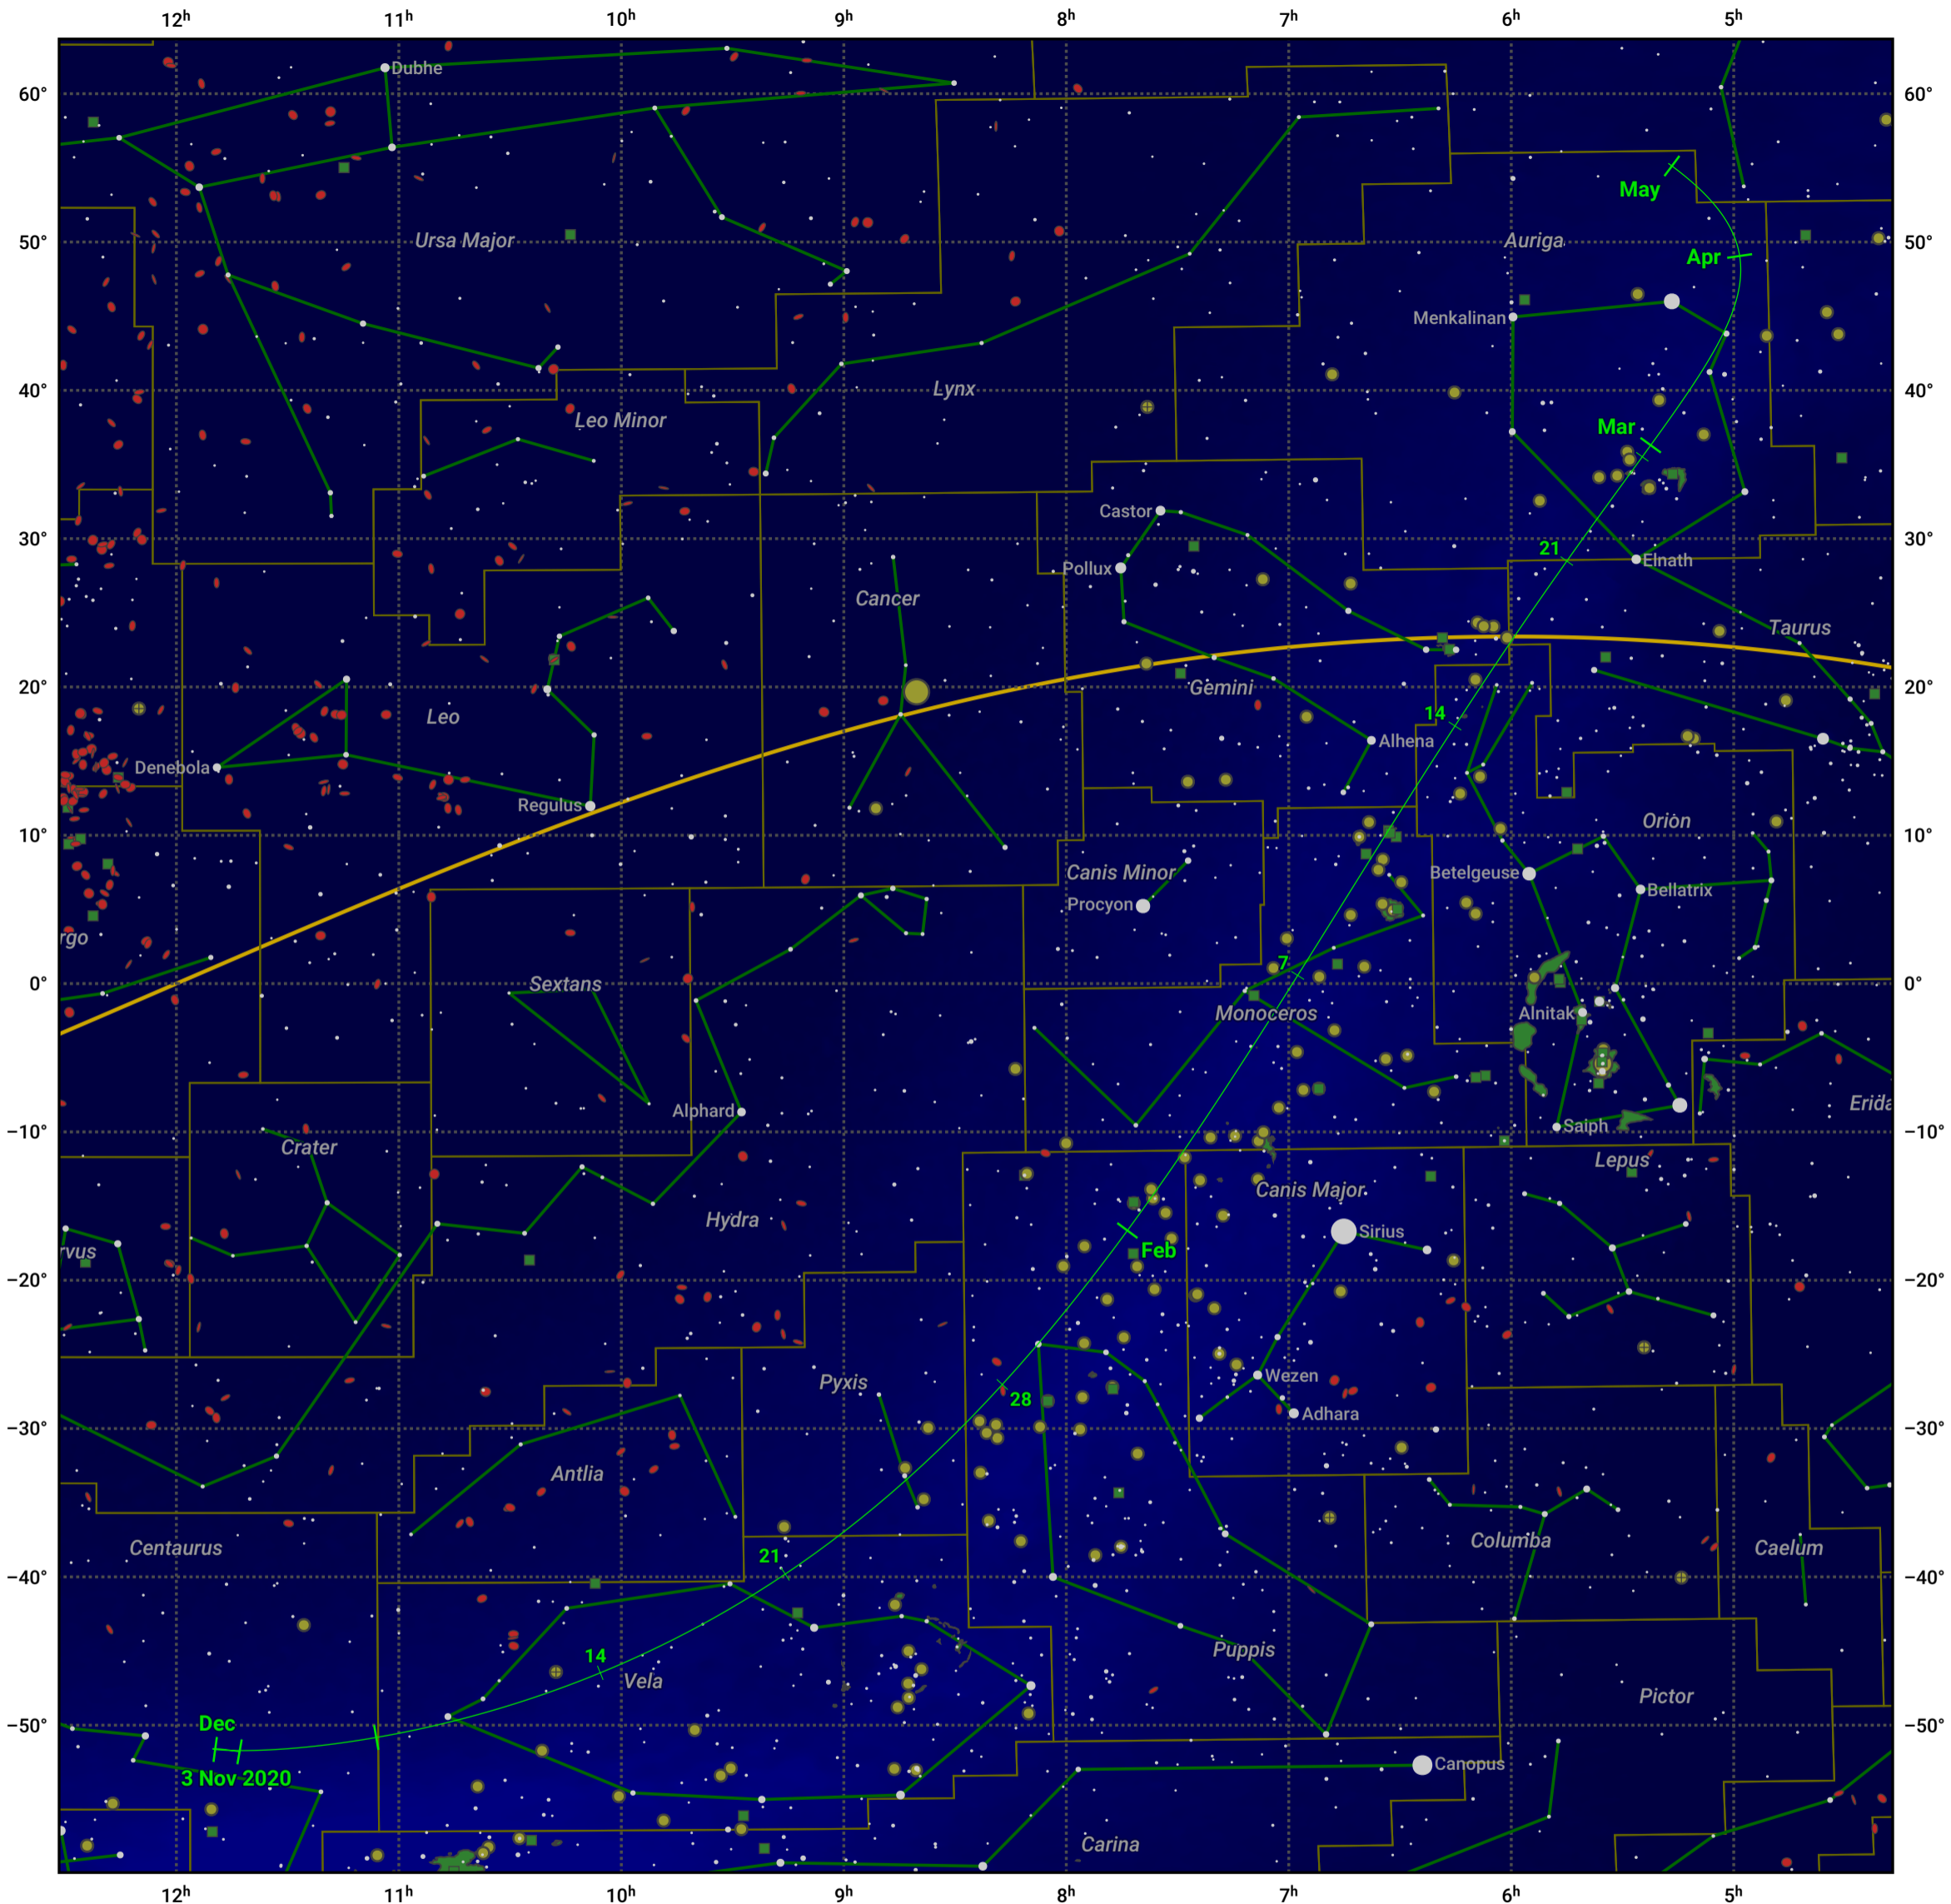

The path of C/2021 A2 (NEOWISE) starting on 3 Nov 2020

© Dominic Ford 2011–2024. Date markers placed at midnight UTC. Downloaded from <https://in-the-sky.org>

Magnitude scale: ● 6.0 ● 5.0 ● 4.0 ● 3.0 ● 2.0 ● 1.0 ● 0.0 ● -1.0 ● -2.0

— Ecliptic Plane

● Galaxy ● Bright nebula ● Open cluster ● Globular cluster

Date	Mag
2020 Nov 22	15.1
2020 Dec 10	14.0
2020 Dec 26	13.0
2021 Jan 1	12.6
2021 Jan 10	12.0
2021 Jan 25	11.0
2021 Feb 22	12.1
2021 Mar 1	12.7
2021 Mar 6	13.1
2021 Mar 19	14.2
2021 Apr 2	15.2
2021 Apr 18	16.3
2021 May 1	17.0