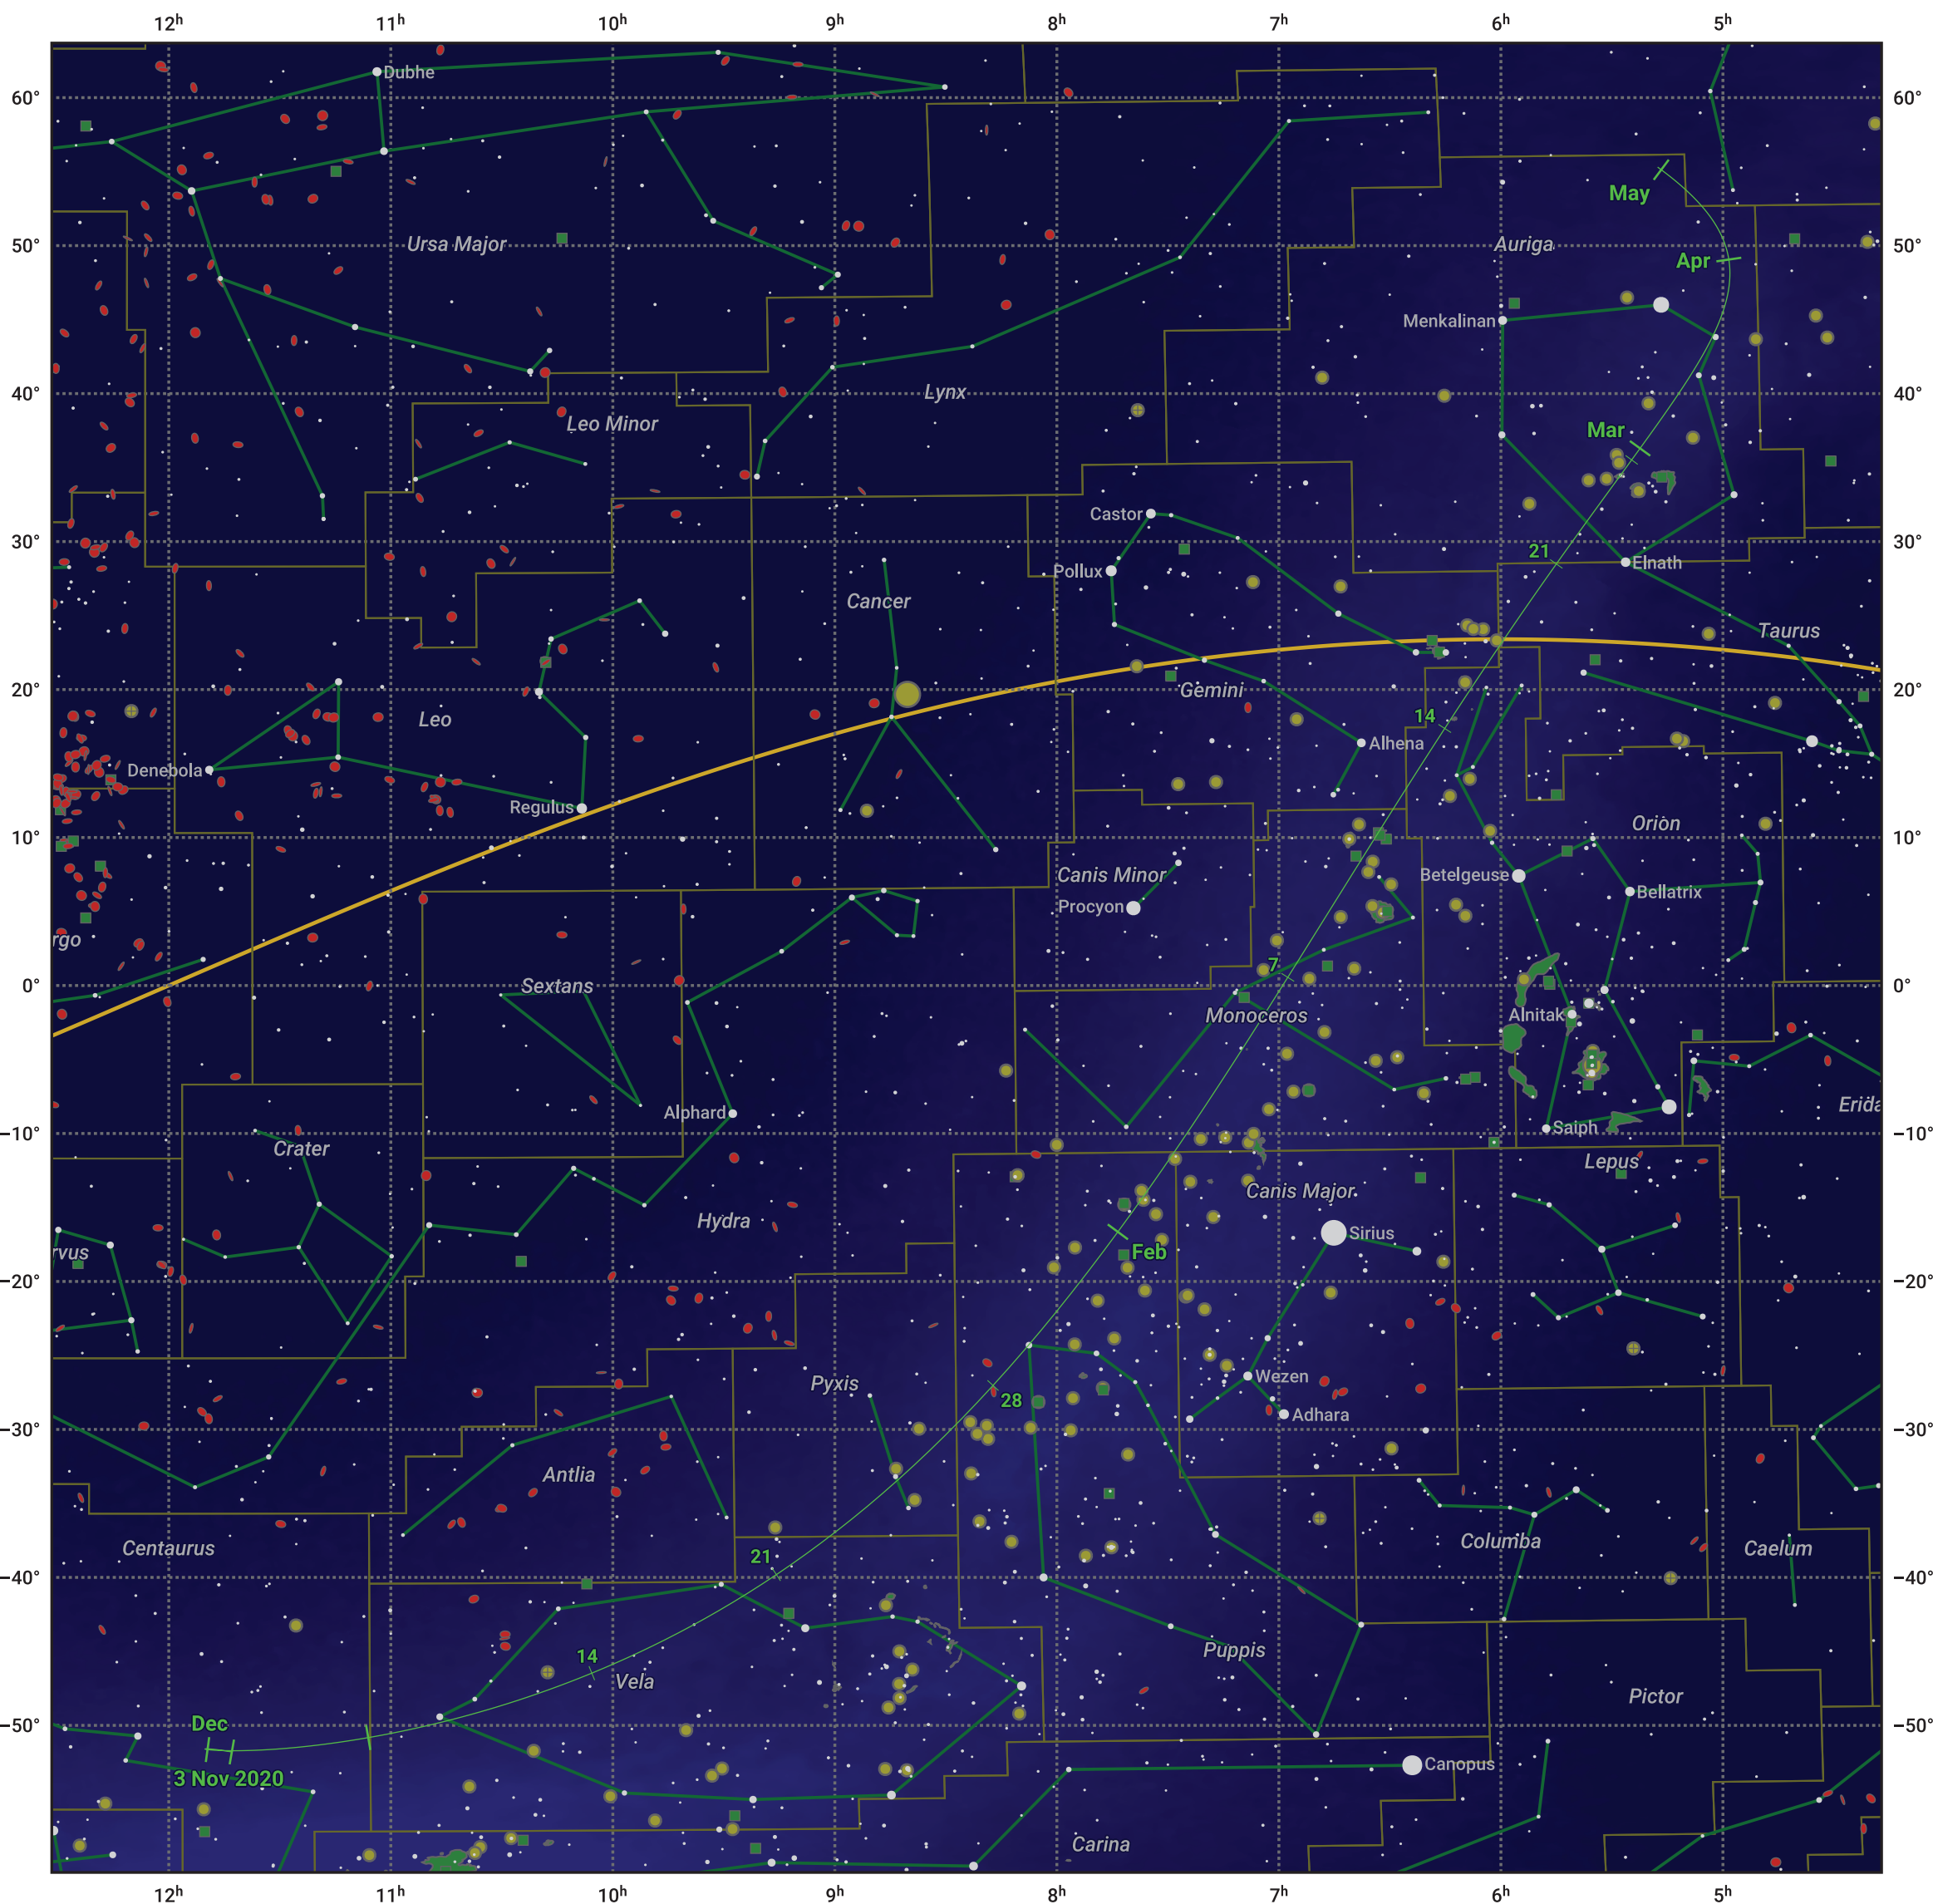

The path of C/2021 A2 (NEOWISE) starting on 3 Nov 2020

© Dominic Ford 2011–2024. Date markers placed at midnight UTC. Downloaded from <https://in-the-sky.org>

Magnitude scale: 6.0 5.0 4.0 3.0 2.0 1.0 0.0 -1.0 -2.0

— Ecliptic Plane

Galaxy Bright nebula Open cluster Globular cluster

Date	Mag
2020 Nov 22	15.1
2020 Dec 10	14.0
2020 Dec 26	13.0
2021 Jan 1	12.6
2021 Jan 10	12.0
2021 Jan 25	11.0
2021 Feb 22	12.1
2021 Mar 1	12.7
2021 Mar 6	13.1
2021 Mar 19	14.2
2021 Apr 2	15.2
2021 Apr 18	16.3
2021 May 1	17.0