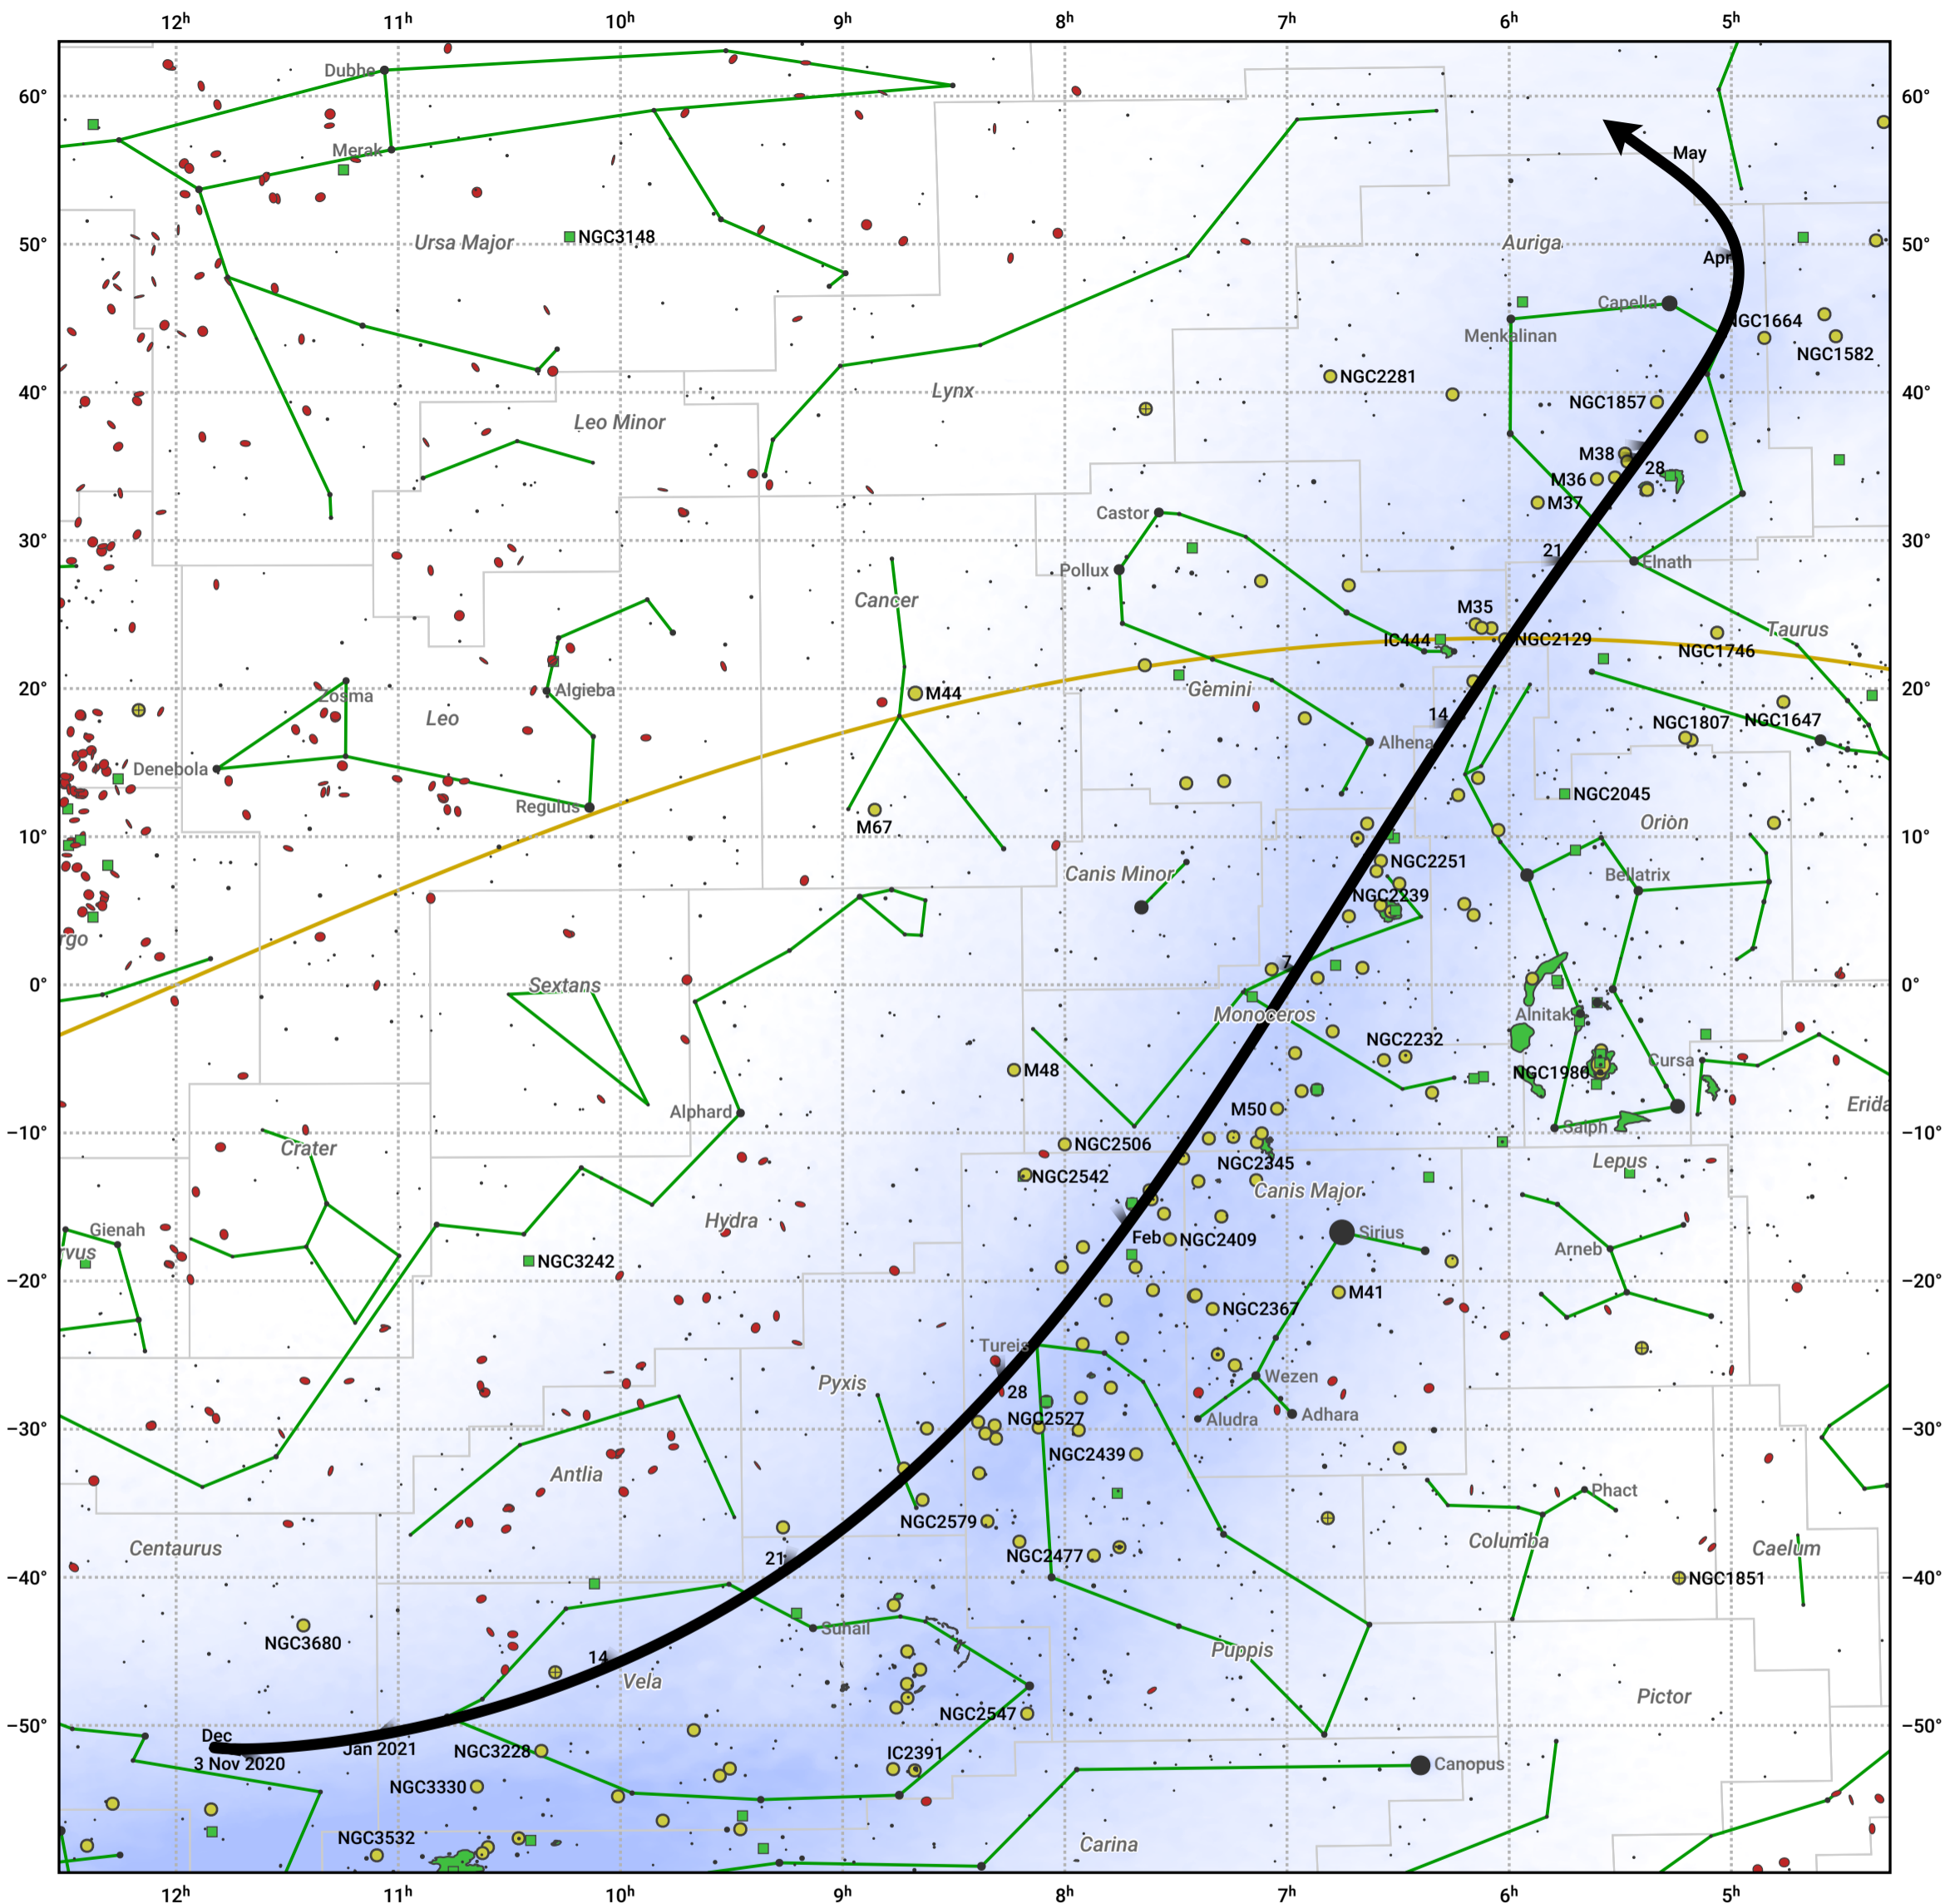

The path of C/2021 A2 (NEOWISE) starting on 3 Nov 2020

© Dominic Ford 2011–2024. Date markers placed at midnight UTC. Downloaded from <https://in-the-sky.org>

Magnitude scale: 6.0 5.0 4.0 3.0 2.0 1.0 0.0 -1.0 -2.0

— Ecliptic Plane

● Galaxy ■ Bright nebula ● Open cluster ⊕ Globular cluster

Date	Mag
2020 Nov 22	15.1
2020 Dec 10	14.0
2020 Dec 26	13.0
2021 Jan 1	12.6
2021 Jan 10	12.0
2021 Jan 25	11.0
2021 Feb 22	12.1
2021 Mar 1	12.7
2021 Mar 6	13.2
2021 Mar 19	14.2
2021 Apr 2	15.2
2021 Apr 18	16.3
2021 May 1	17.1