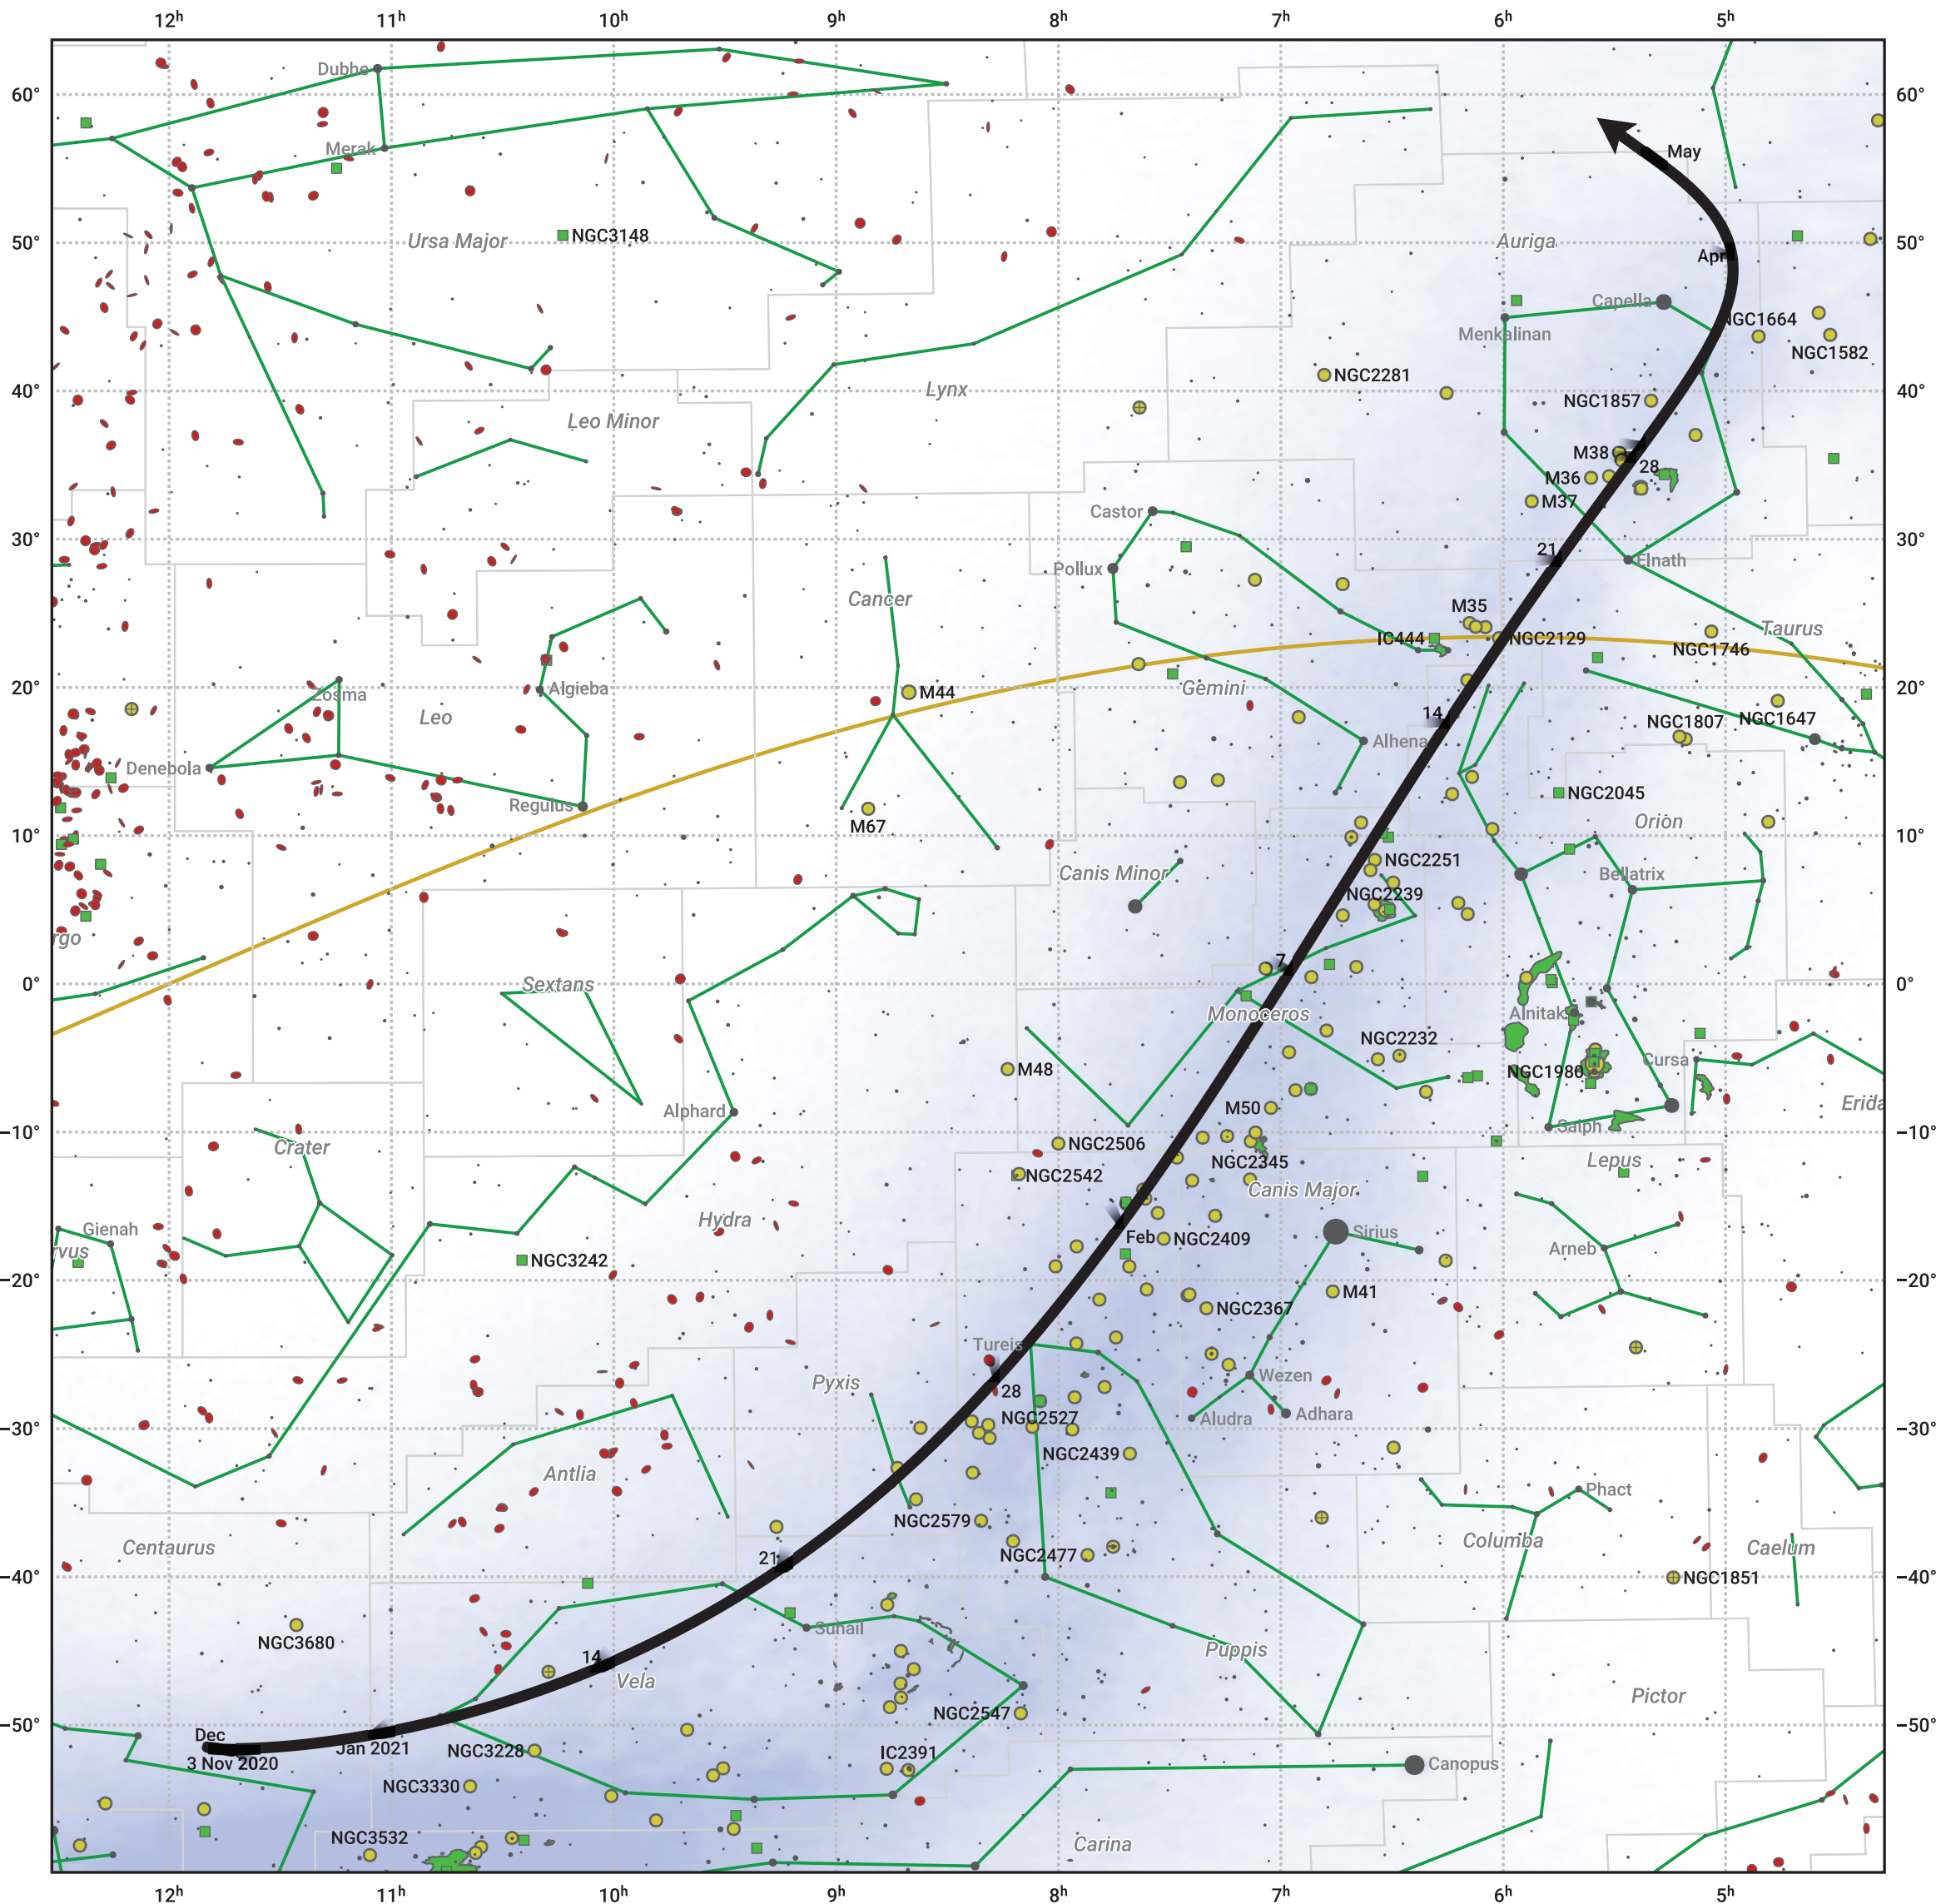

The path of C/2021 A2 (NEOWISE) starting on 3 Nov 2020

© Dominic Ford 2011–2024. Date markers placed at midnight UTC. Downloaded from <https://in-the-sky.org>

Magnitude scale: 6.0 5.0 4.0 3.0 2.0 1.0 0.0 -1.0 -2.0

— Ecliptic Plane

Galaxy Bright nebula Open cluster Globular cluster

Date	Mag
2020 Nov 22	15.1
2020 Dec 10	14.0
2020 Dec 26	13.0
2021 Jan 1	12.6
2021 Jan 10	12.0
2021 Jan 25	11.0
2021 Feb 22	12.1
2021 Mar 1	12.7
2021 Mar 6	13.2
2021 Mar 19	14.2
2021 Apr 2	15.2
2021 Apr 18	16.3
2021 May 1	17.1