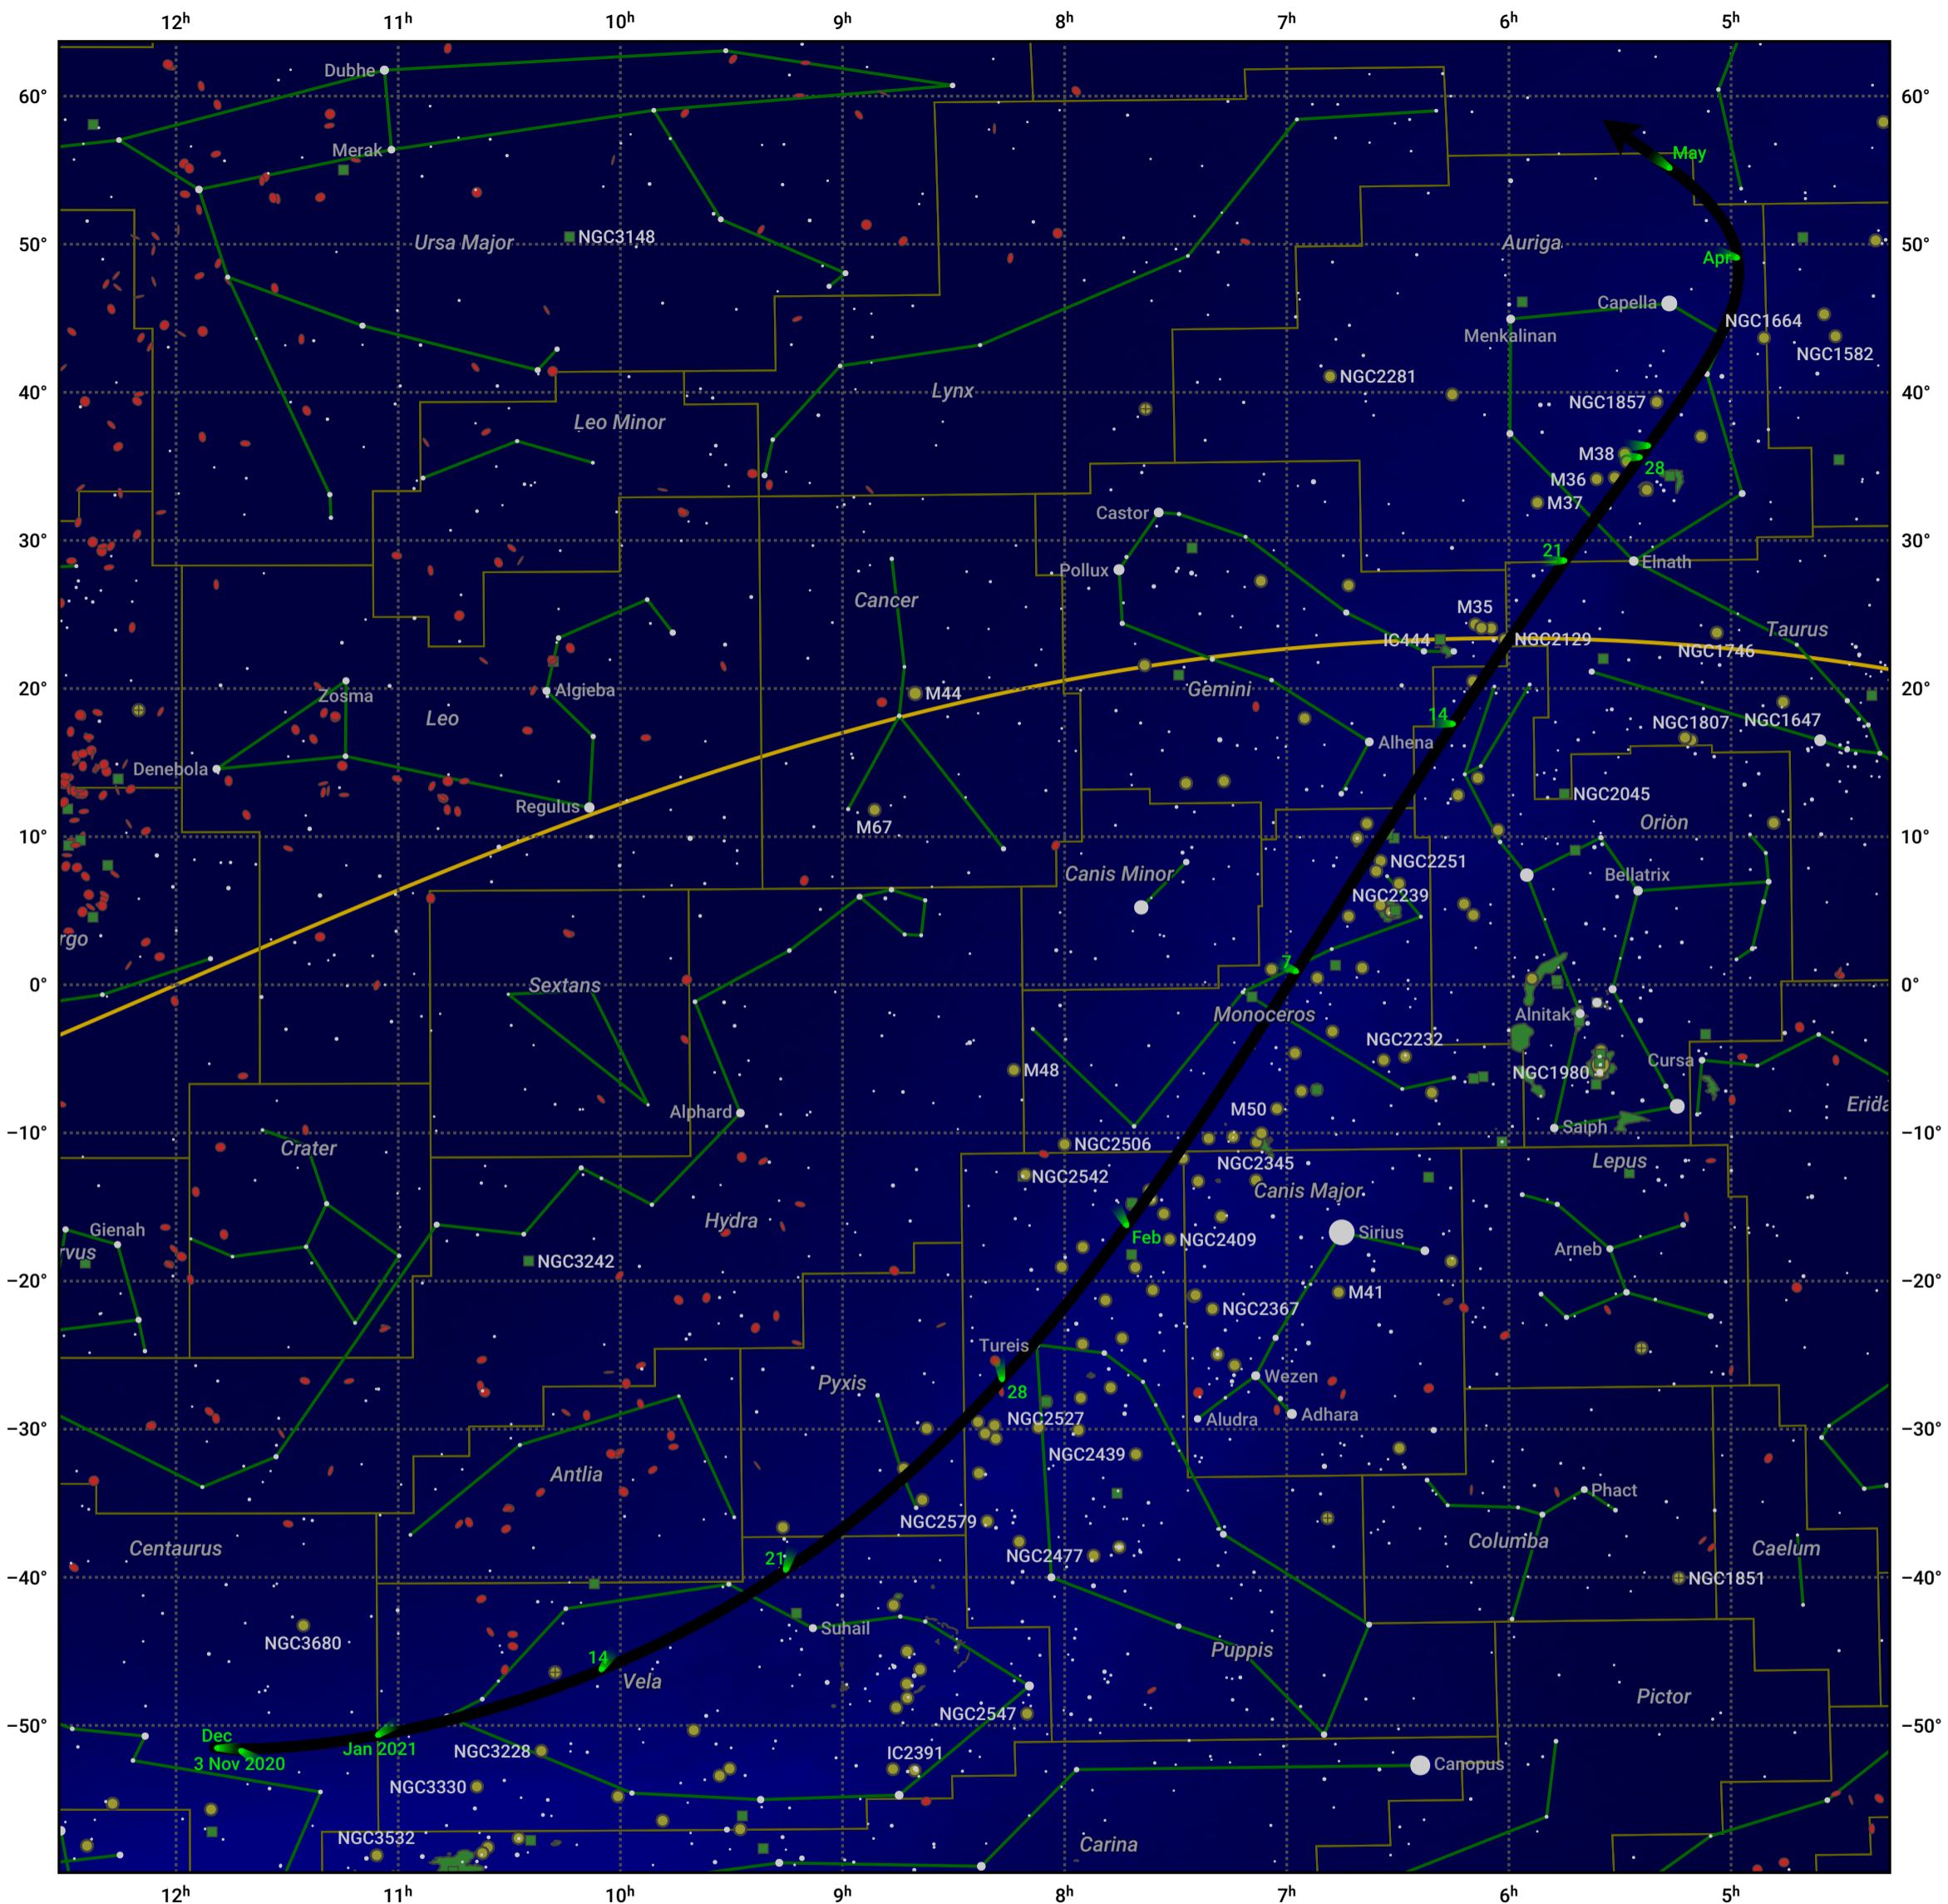

# The path of C/2021 A2 (NEOWISE) starting on 3 Nov 2020

© Dominic Ford 2011–2024. Date markers placed at midnight UTC. Downloaded from <https://in-the-sky.org>

Magnitude scale: ● 6.0 ● 5.0 ● 4.0 ● 3.0 ● 2.0 ● 1.0 ● 0.0 ● -1.0 ● -2.0

— Ecliptic Plane

● Galaxy ● Bright nebula ● Open cluster ● Globular cluster

Date	Mag
2020 Nov 22	15.1
2020 Dec 10	14.0
2020 Dec 26	13.0
2021 Jan 1	12.6
2021 Jan 10	12.0
2021 Jan 25	11.0
2021 Feb 22	12.1
2021 Mar 1	12.7
2021 Mar 6	13.2
2021 Mar 19	14.2
2021 Apr 2	15.2
2021 Apr 18	16.3
2021 May 1	17.1