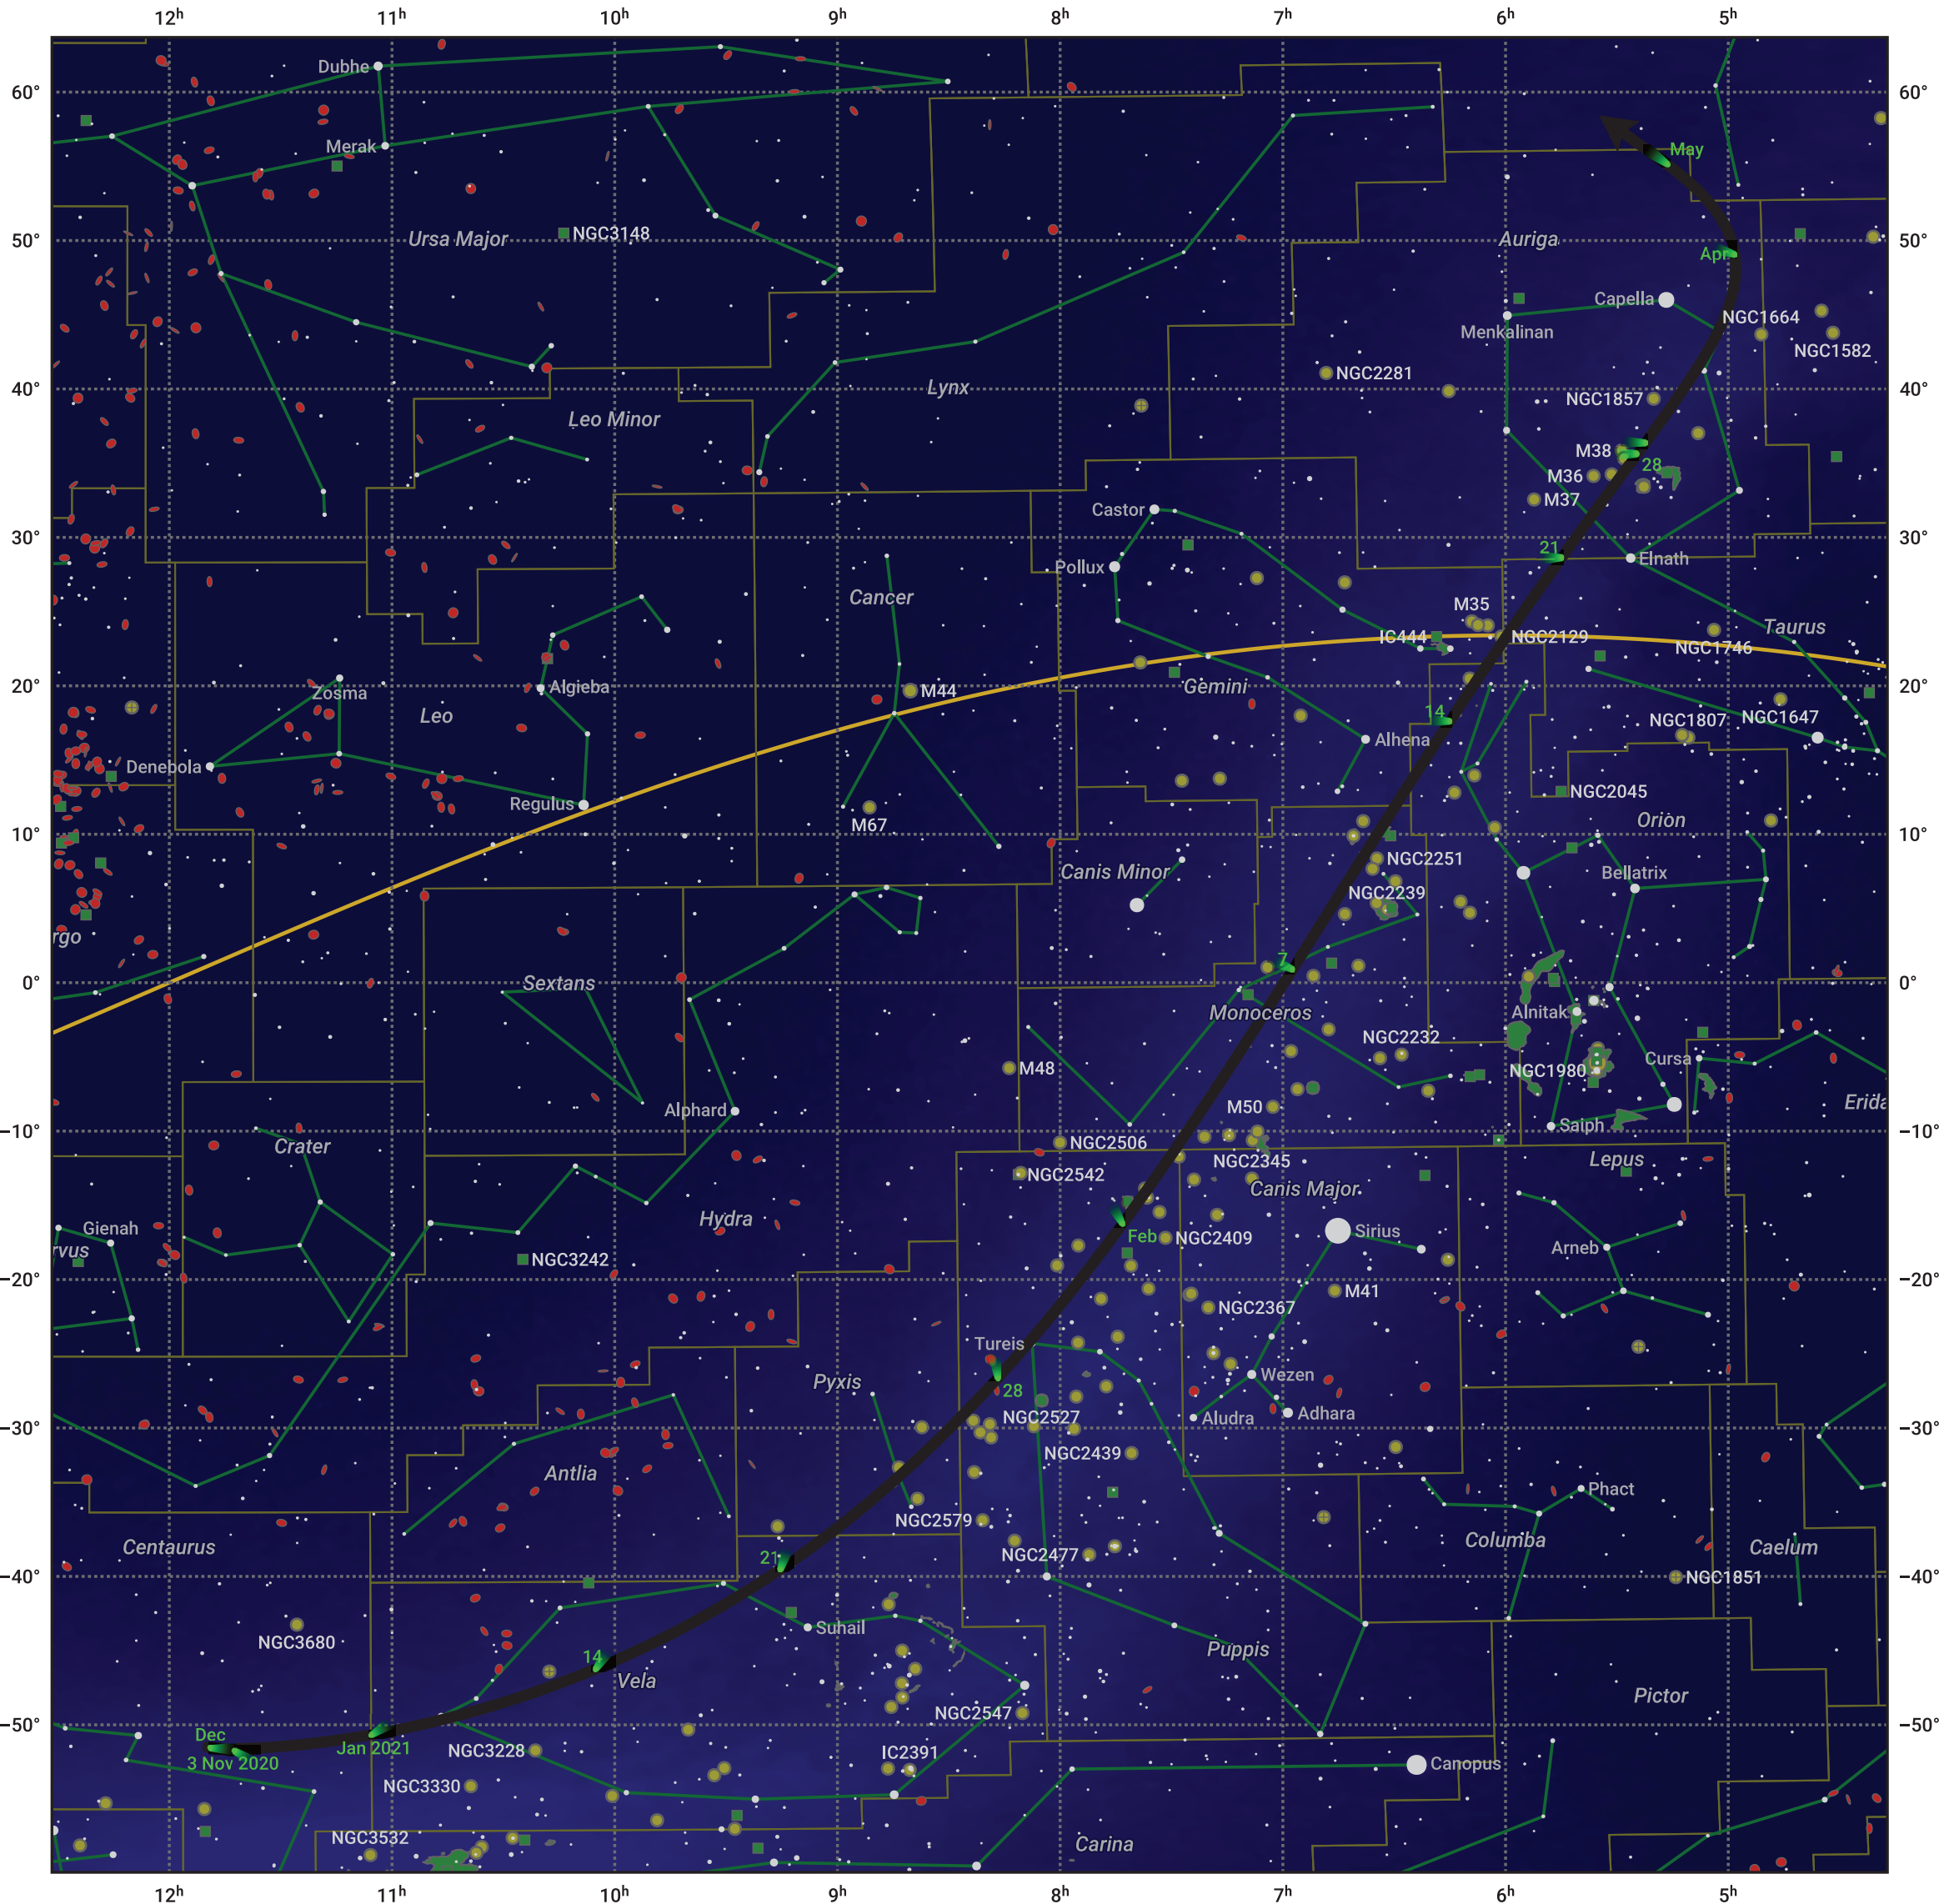

The path of C/2021 A2 (NEOWISE) starting on 3 Nov 2020

© Dominic Ford 2011–2024. Date markers placed at midnight UTC. Downloaded from <https://in-the-sky.org>

Magnitude scale: 6.0 5.0 4.0 3.0 2.0 1.0 0.0 -1.0 -2.0

— Ecliptic Plane

Galaxy Bright nebula Open cluster Globular cluster

Date	Mag
2020 Nov 22	15.1
2020 Dec 10	14.0
2020 Dec 26	13.0
2021 Jan 1	12.6
2021 Jan 10	12.0
2021 Jan 25	11.0
2021 Feb 22	12.1
2021 Mar 1	12.7
2021 Mar 6	13.2
2021 Mar 19	14.2
2021 Apr 2	15.2
2021 Apr 18	16.3
2021 May 1	17.1