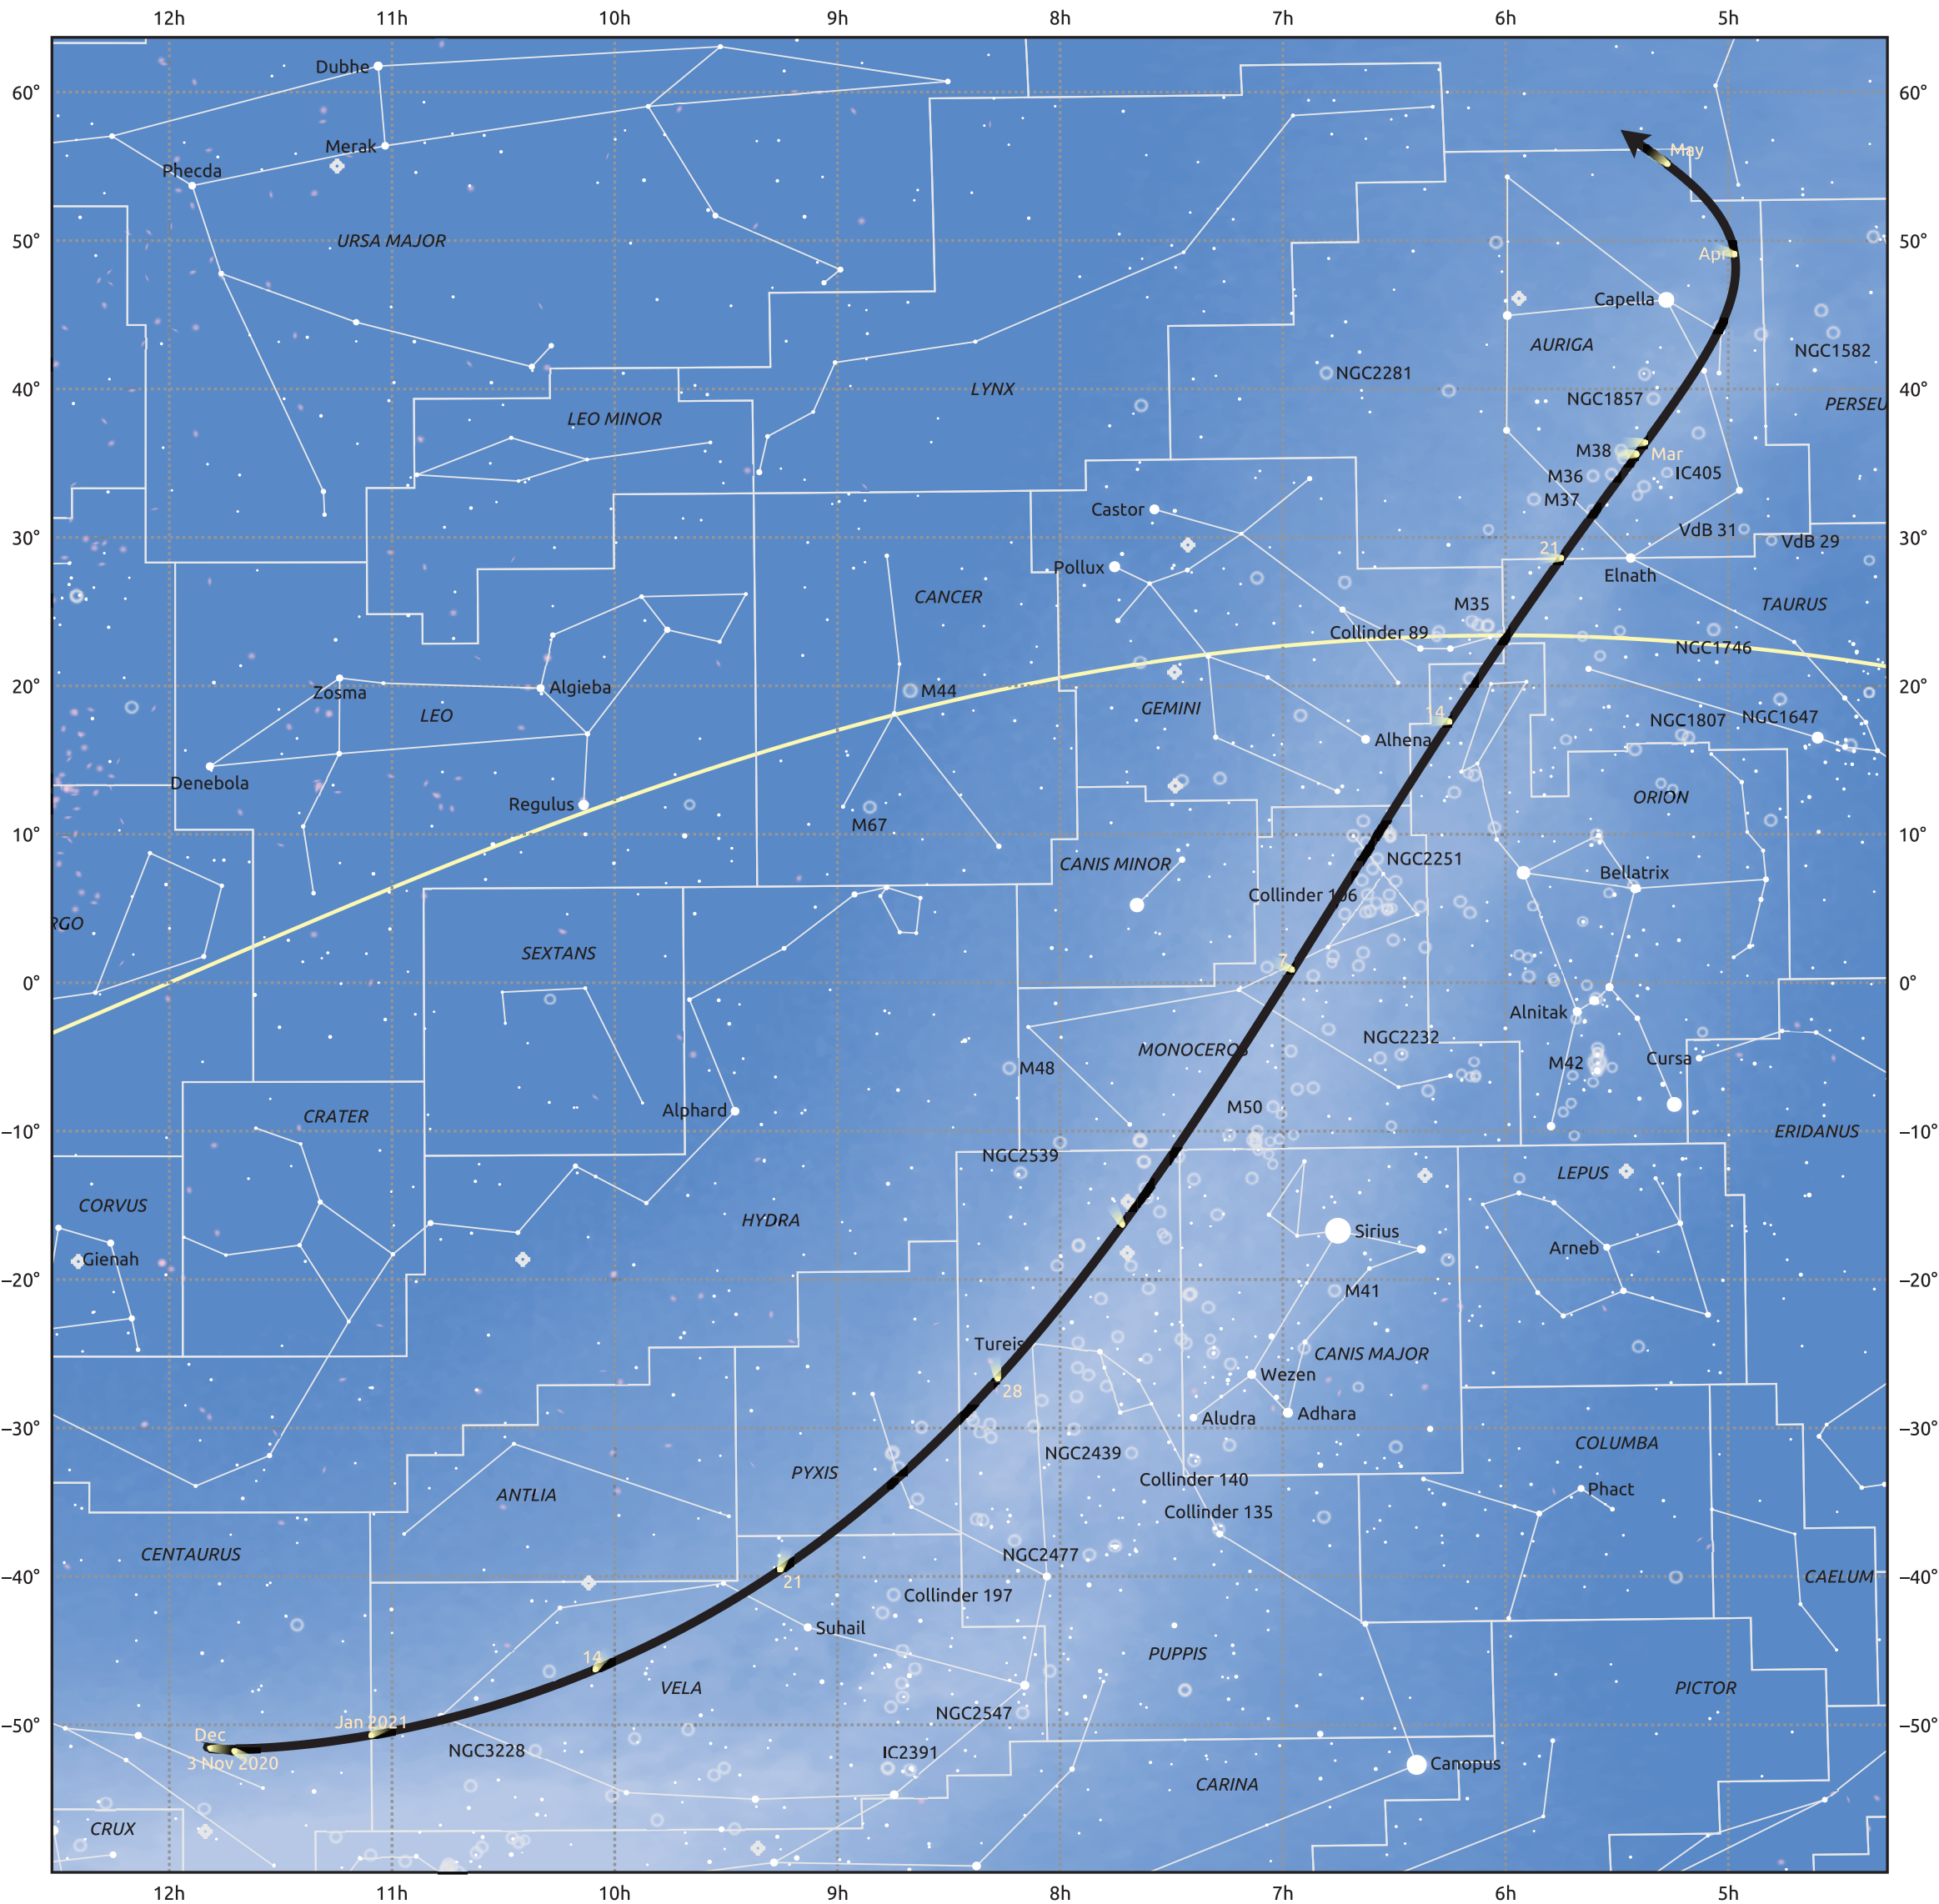

The path of C/2021 A2 (NEOWISE) starting on 3 Nov 2020

© Dominic Ford 2011–2025. Date markers placed at midnight UTC. Downloaded from <https://in-the-sky.org>

Magnitude scale: -6.0 -5.0 -4.0 -3.0 -2.0 -1.0 0.0 -1.0 -2.0

Ecliptic Plane

Galaxy Bright nebula Open cluster Globular cluster Planetary nebula

Date	Mag
2020 Nov 22	15.1
2020 Dec 10	14.0
2020 Dec 26	13.0
2021 Jan 1	12.6
2021 Jan 10	12.0
2021 Jan 25	11.0
2021 Feb 22	12.1
2021 Mar 1	12.7
2021 Mar 6	13.2
2021 Mar 19	14.2
2021 Apr 2	15.2
2021 Apr 18	16.3
2021 May 1	17.1