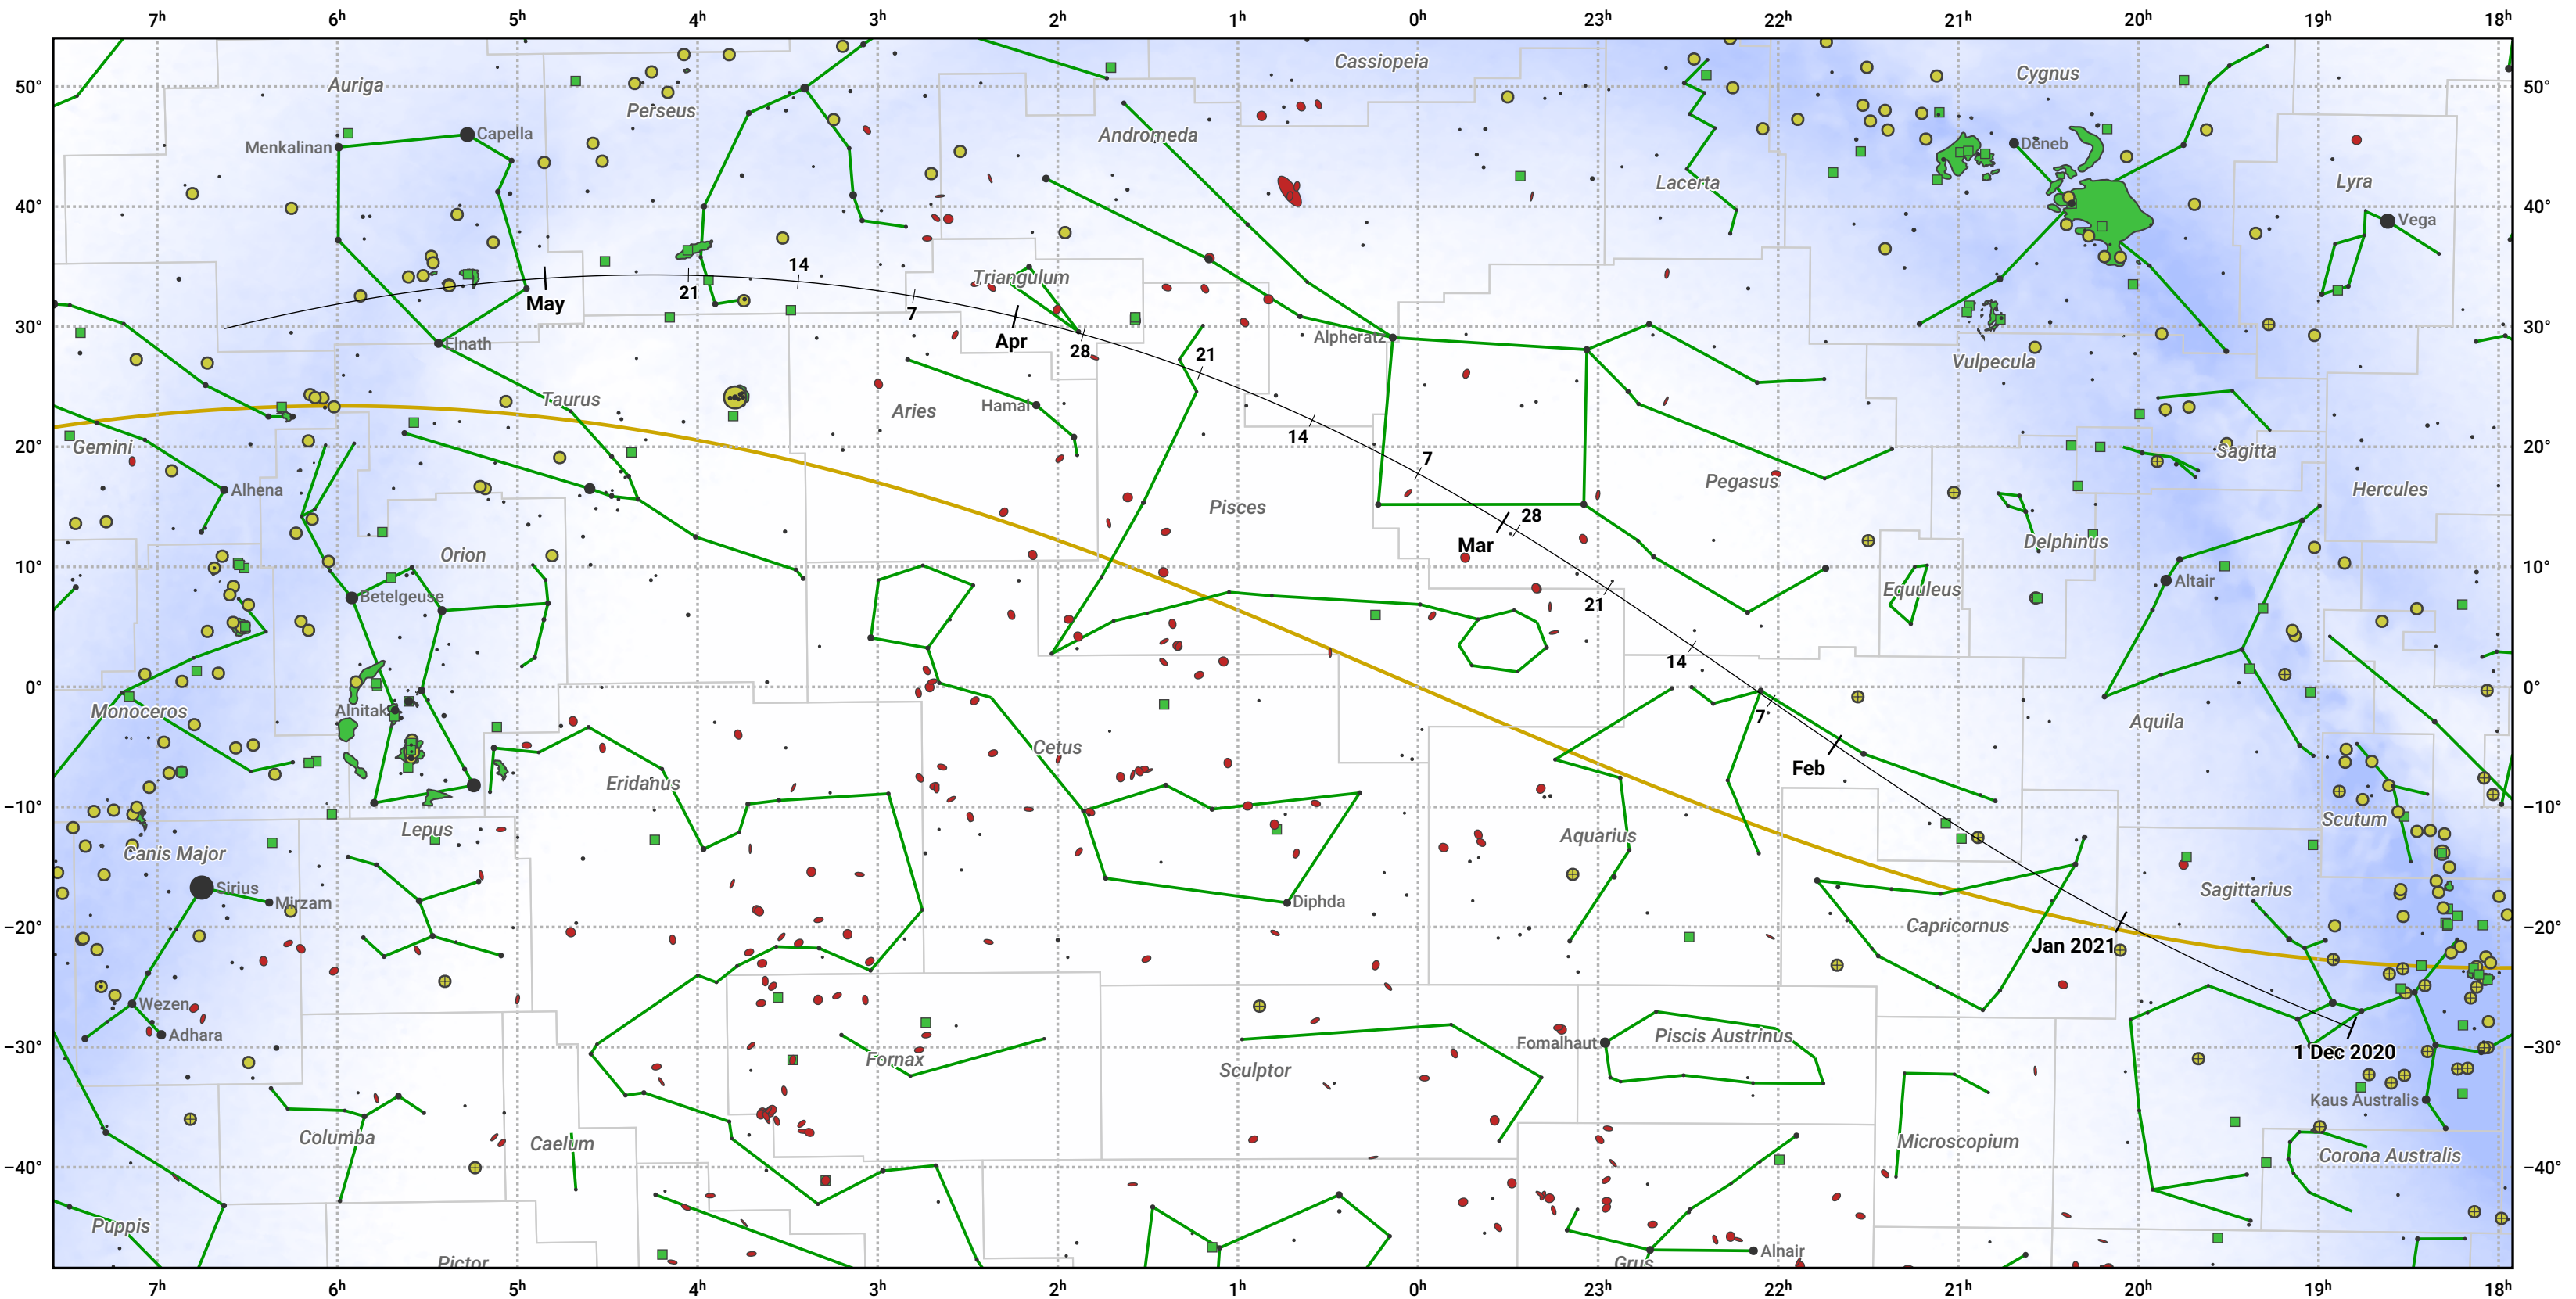

# The path of C/2021 D1 (SWAN) starting on 1 Dec 2020

© Dominic Ford 2011–2024. Date markers placed at midnight UTC. Downloaded from <https://in-the-sky.org>

Magnitude scale:  -5.0  -4.0  -3.0  -2.0  -1.0  0.0  -1.0  -2.0

Ecliptic Plane

Galaxy  Bright nebula  Open cluster  Globular cluster

Date	Mag
2020 Dec 18	13.7
2021 Jan 1	12.7
2021 Jan 2	12.6
2021 Jan 16	11.6
2021 Jan 30	10.6
2021 Feb 18	9.6
2021 Mar 1	9.4
2021 Apr 2	10.6
2021 Apr 16	11.7
2021 Apr 29	12.7
2021 May 1	12.8
2021 May 13	13.7
2021 May 28	14.8