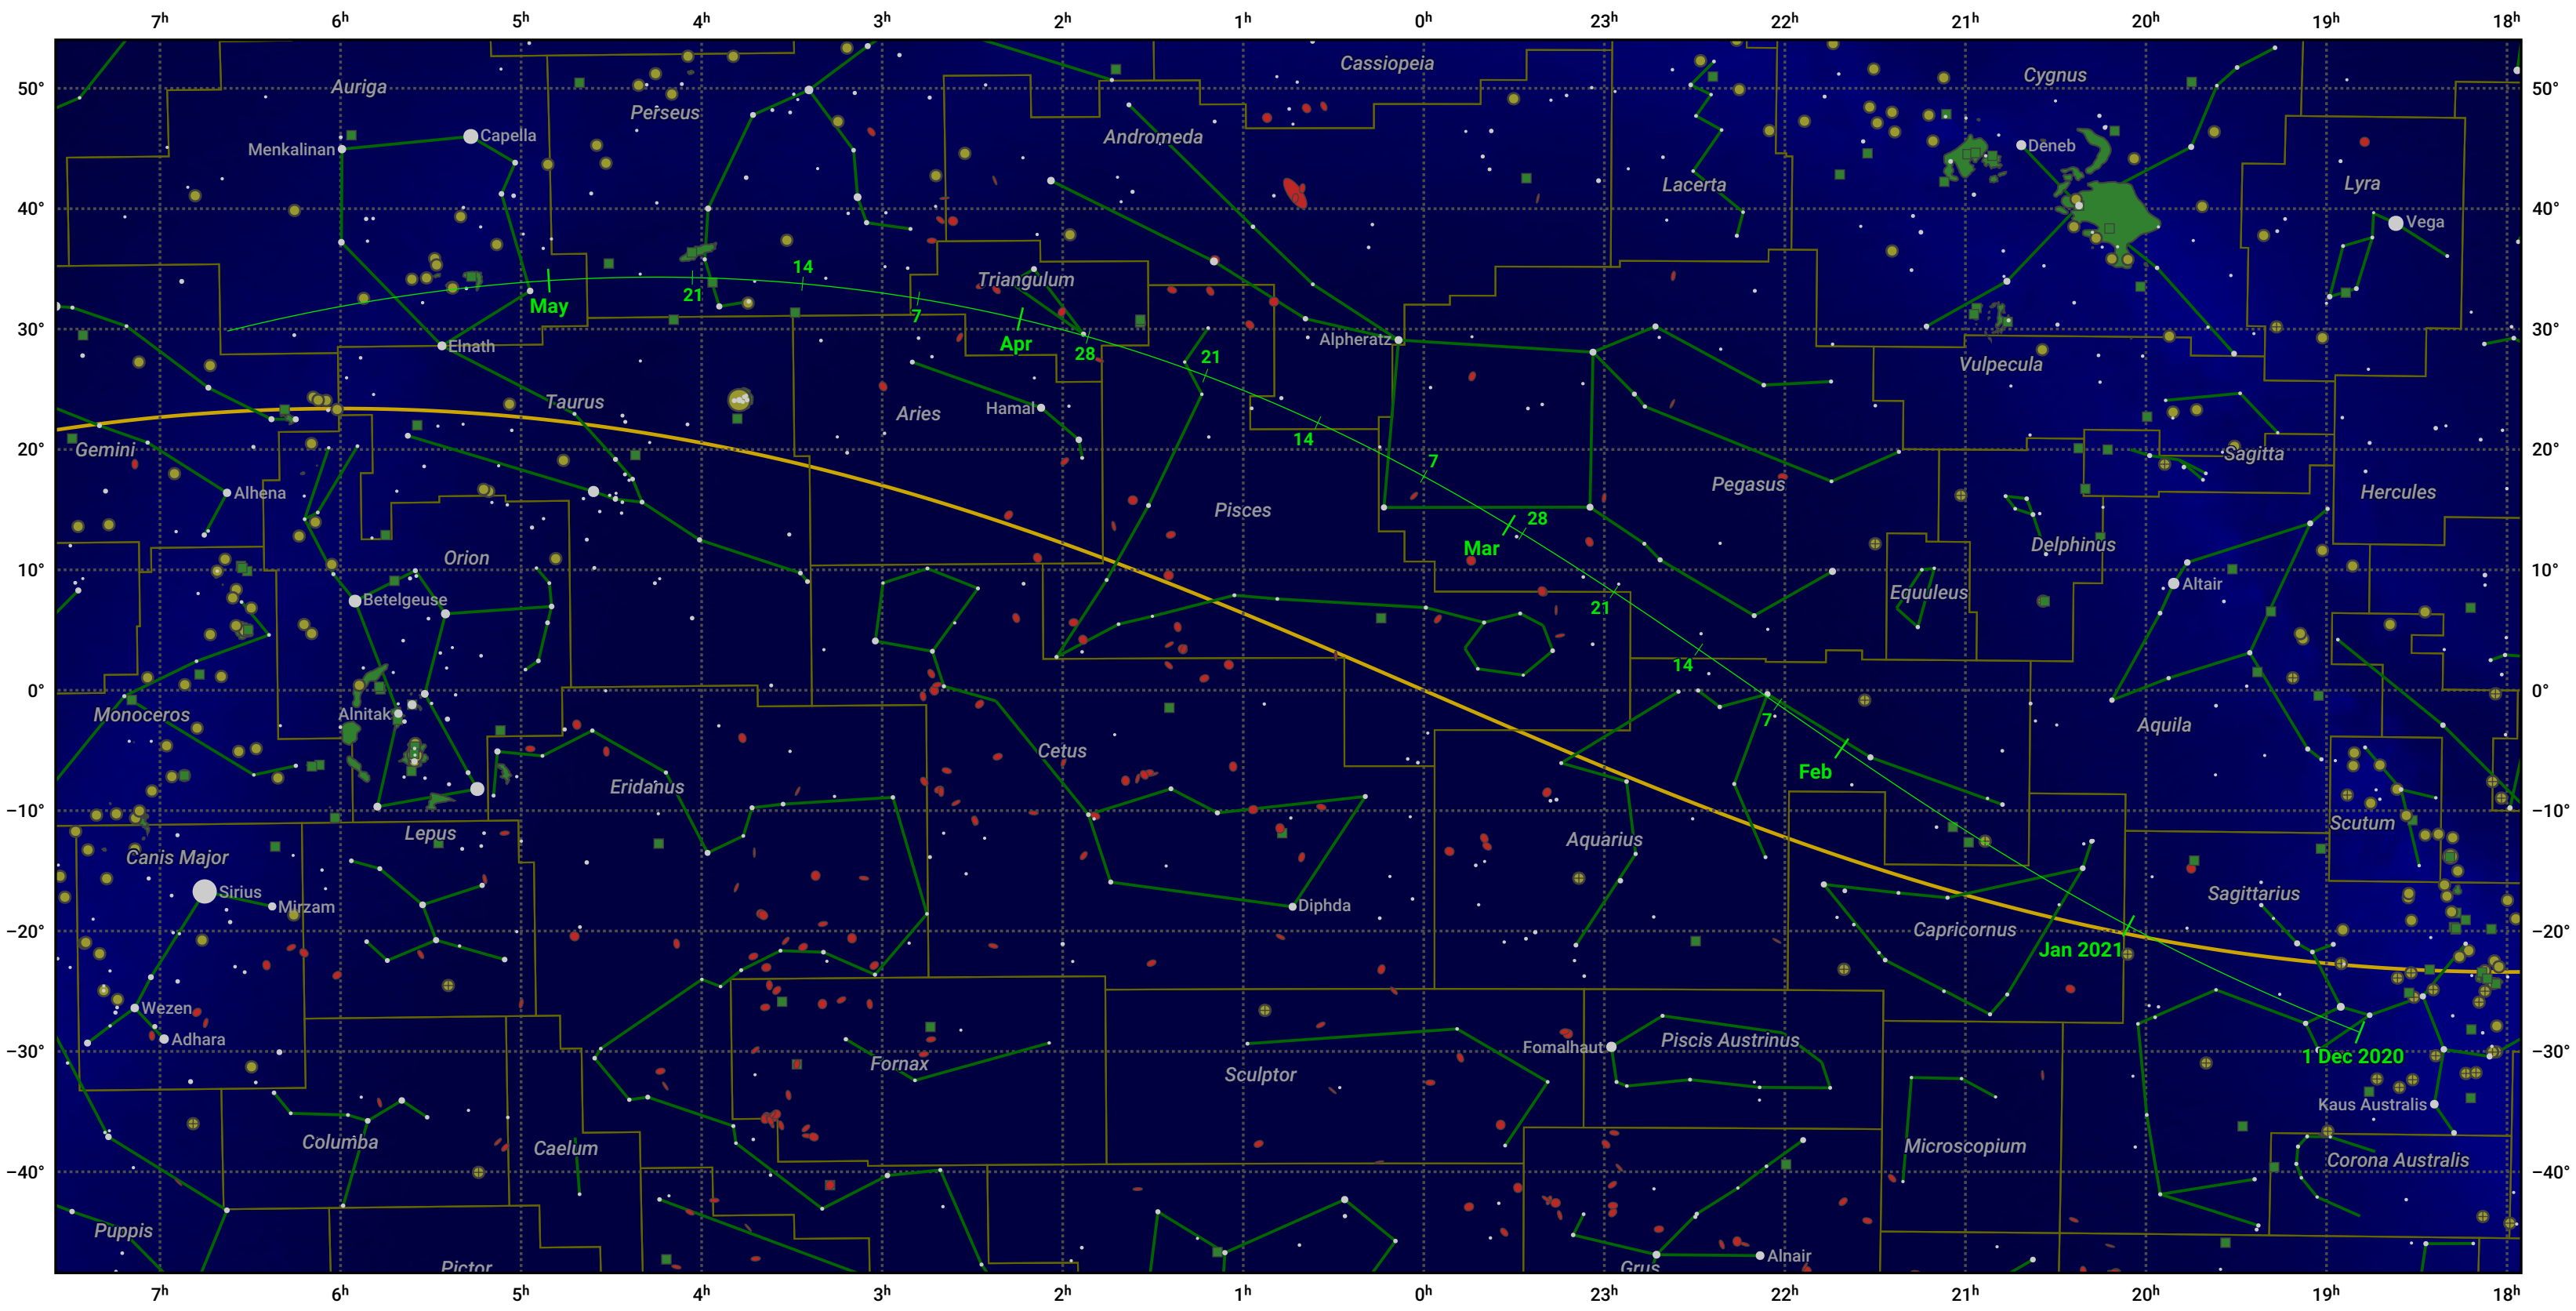

# The path of C/2021 D1 (SWAN) starting on 1 Dec 2020

© Dominic Ford 2011–2024. Date markers placed at midnight UTC. Downloaded from <https://in-the-sky.org>

Magnitude scale:  -5.0  -4.0  -3.0  -2.0  -1.0  -2.0

Ecliptic Plane

Galaxy  Bright nebula  Open cluster + Globular cluster

Date	Mag
2020 Dec 18	13.7
2021 Jan 1	12.7
2021 Jan 2	12.6
2021 Jan 16	11.6
2021 Jan 30	10.6
2021 Feb 18	9.6
2021 Mar 1	9.4
2021 Apr 2	10.6
2021 Apr 16	11.7
2021 Apr 29	12.7
2021 May 1	12.8
2021 May 13	13.7
2021 May 28	14.8